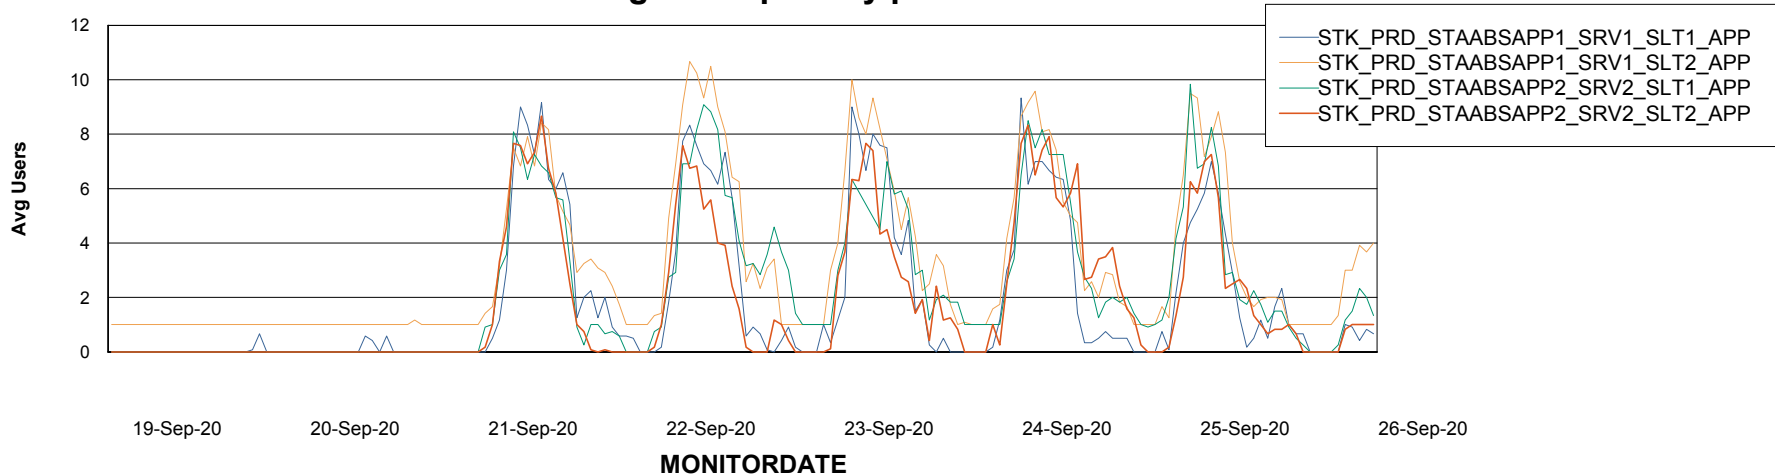

Avg users per day per ABS server