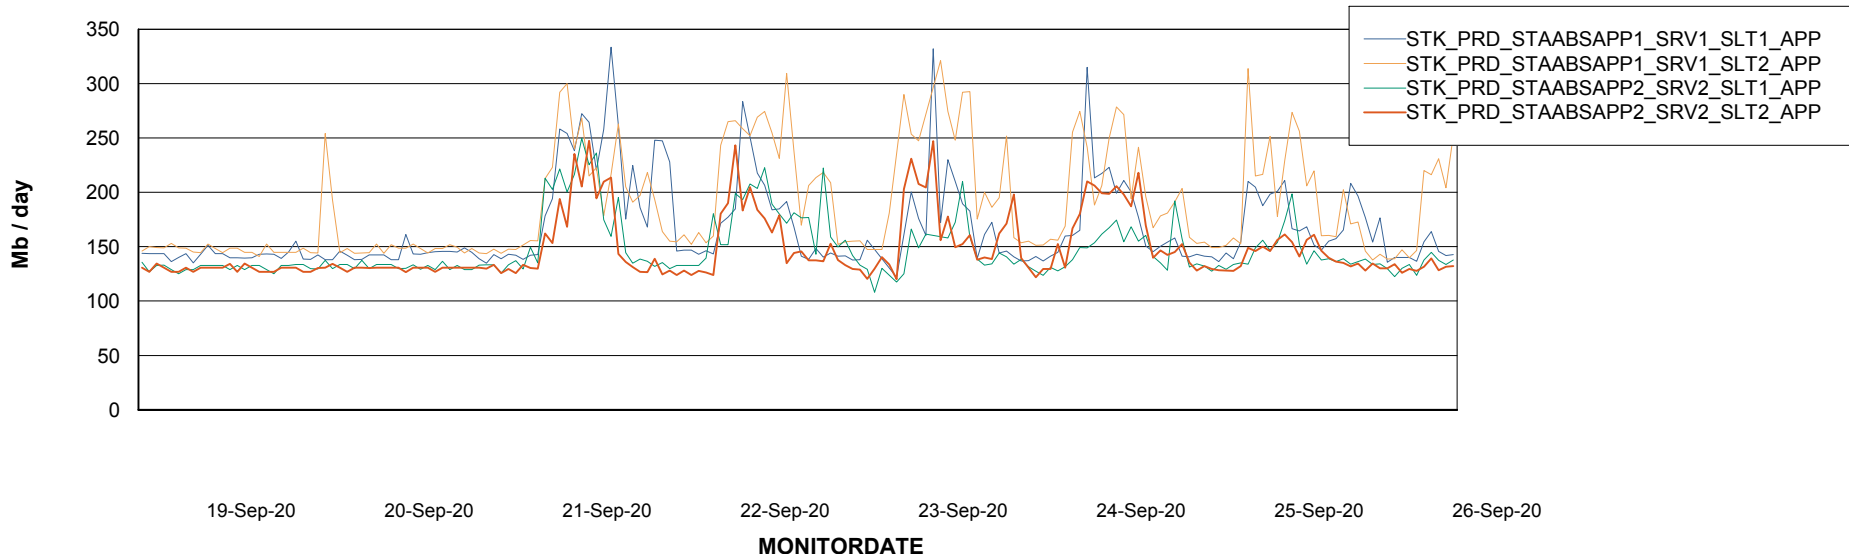

ABSSolute Application Server Services

Avg memory used per ABS Server Service