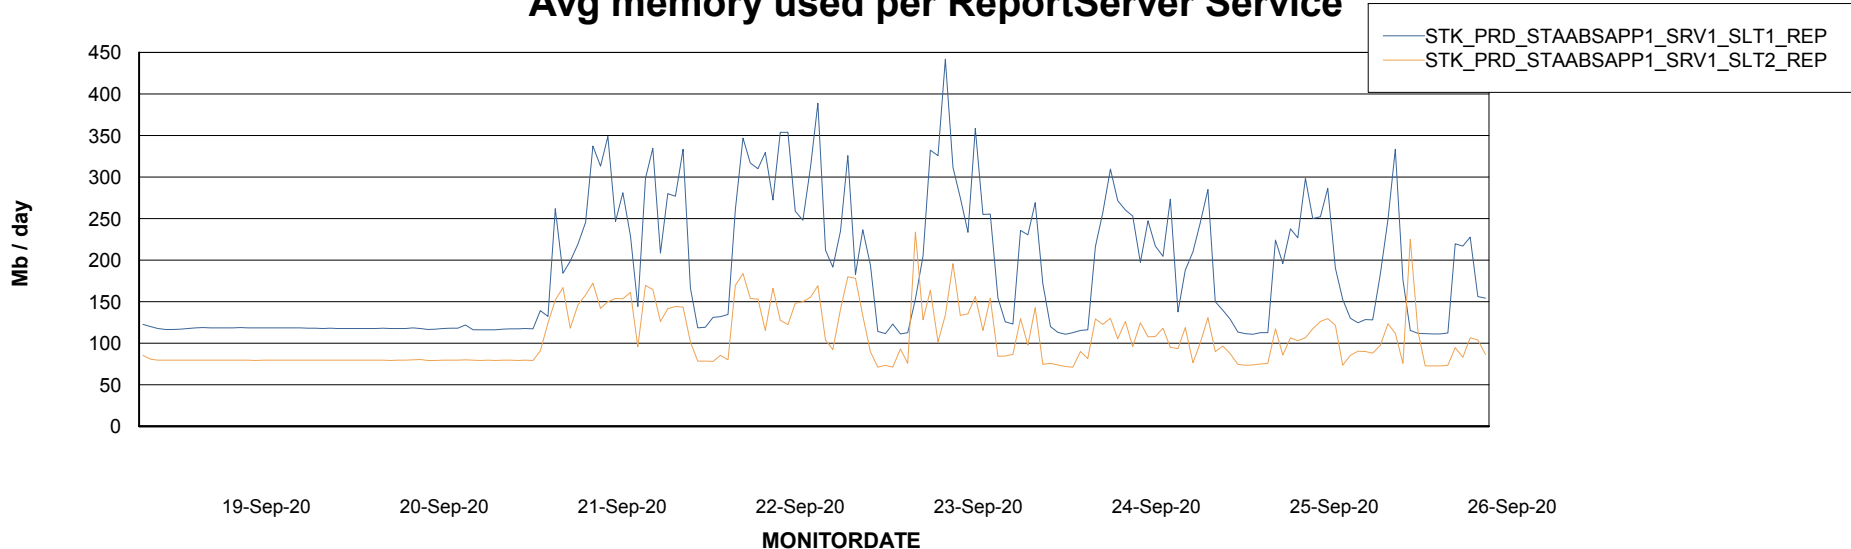

Avg memory used per ABS Server Service

Avg users per day per ABS server

Weekly SLA Customer Report

Customer STK_Production
Database ID 82

ABSSolute Application ReportServer Services

Avg memory used per ReportServer Service