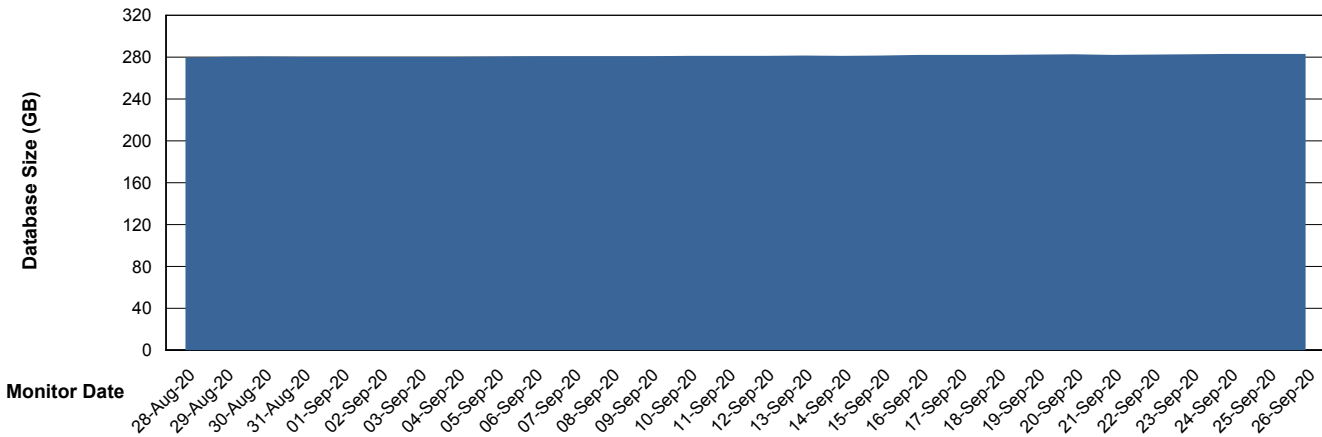

Database growth over last month

Database Tablespace STKDB_ABS1 Production Database

Date	Tablespace Name	Filesize (Gb)	Usedsize (Gb)	Percentage free
26-Sep-20	ABSDATA	177	117	34
	INDX	191	159	17
25-Sep-20	ABSDATA	177	117	34
	INDX	191	159	17
24-Sep-20	ABSDATA	177	117	34
	INDX	191	159	17
23-Sep-20	ABSDATA	177	117	34
	INDX	191	159	17
22-Sep-20	ABSDATA	177	117	34
	INDX	191	159	17
21-Sep-20	ABSDATA	177	117	34
	INDX	191	159	17
20-Sep-20	ABSDATA	177	117	34
	INDX	191	159	17