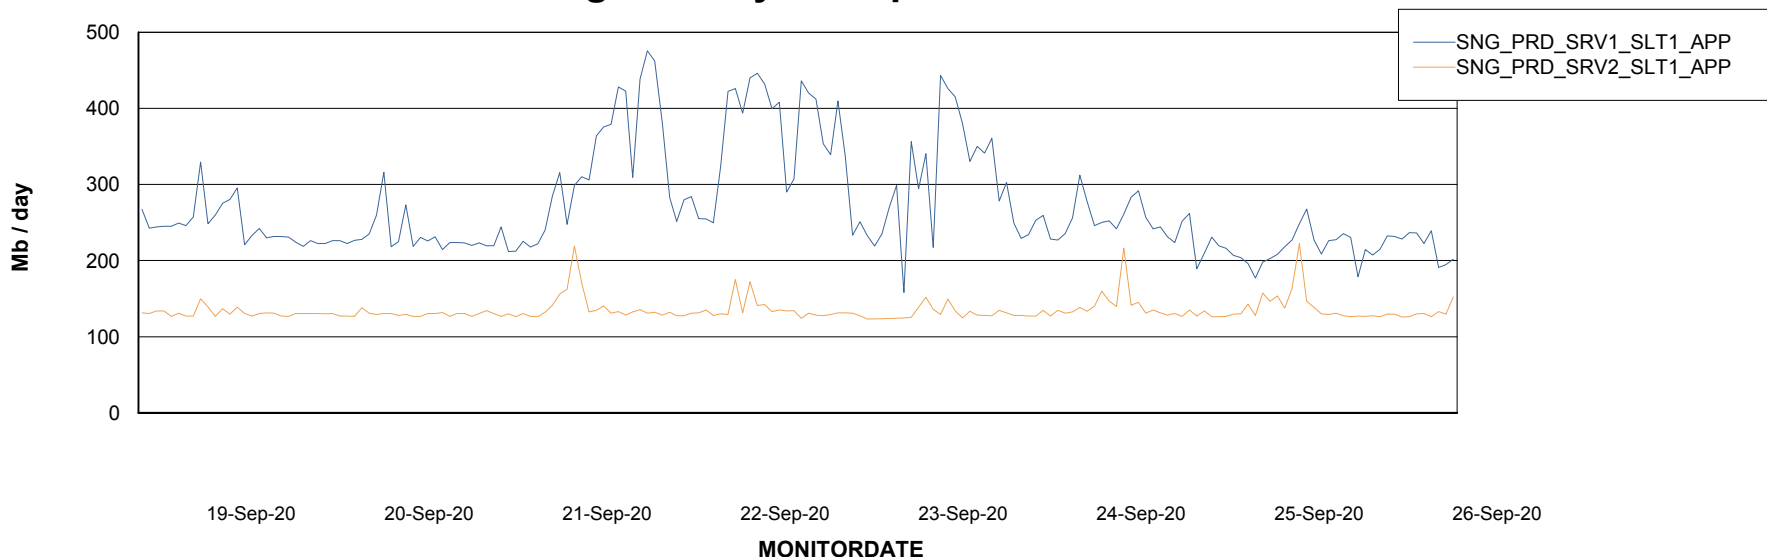

Database Tablespace SNGDB_Production

Date	Tablespace Name	Filesize (Gb)	Usedsize (Gb)	Percentage free
26-Sep-20	ABSDATA	40	24	40
	INDX	80	61	24
25-Sep-20	ABSDATA	40	24	40
	INDX	80	61	24
24-Sep-20	ABSDATA	40	24	40
	INDX	80	61	24
23-Sep-20	ABSDATA	40	24	40
	INDX	80	60	25
22-Sep-20	ABSDATA	40	24	40
	INDX	80	60	25
21-Sep-20	ABSDATA	40	24	40
	INDX	80	60	25
20-Sep-20	ABSDATA	40	24	40
	INDX	80	60	25

Weekly SLA Customer Report

Customer SNG_Production
Database ID 70

ABSSolute Application Server Services

Avg memory used per ABS Server Service

Avg users per day per ABS server

Weekly SLA Customer Report

Customer SNG_Production
Database ID 70