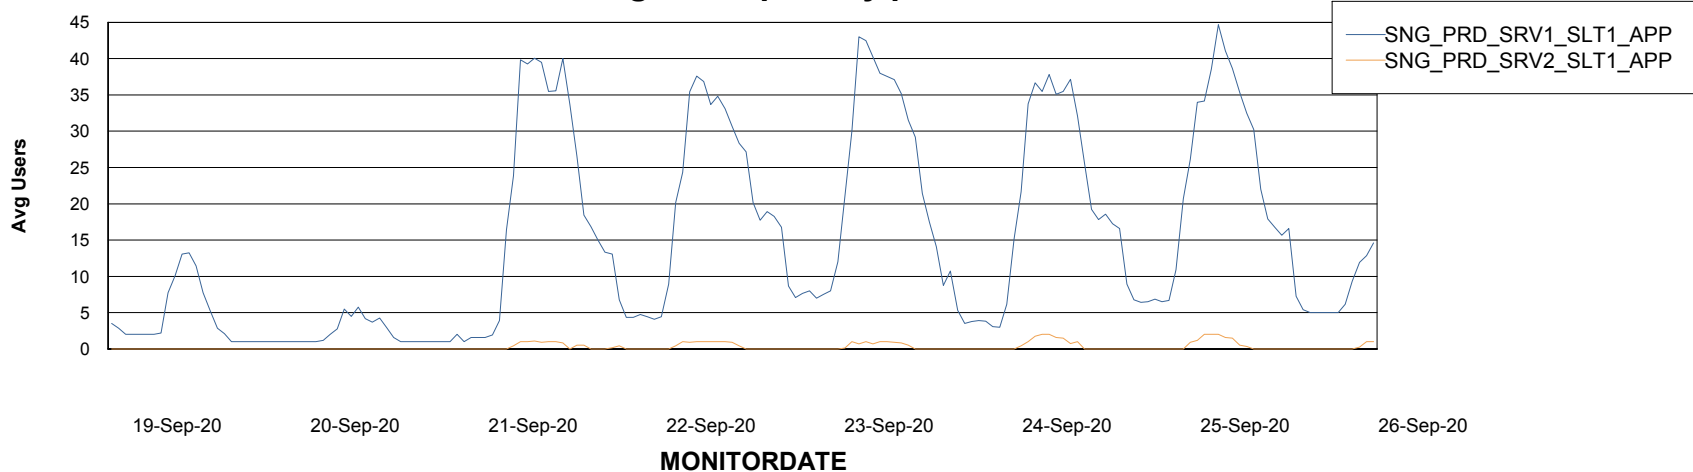

Weekly SLA Customer Report

Customer SNG_Production
Database ID 70

ABSSolute Application Server Services

Avg memory used per ABS Server Service

Avg users per day per ABS server

Weekly SLA Customer Report

Customer SNG_Production
Database ID 70