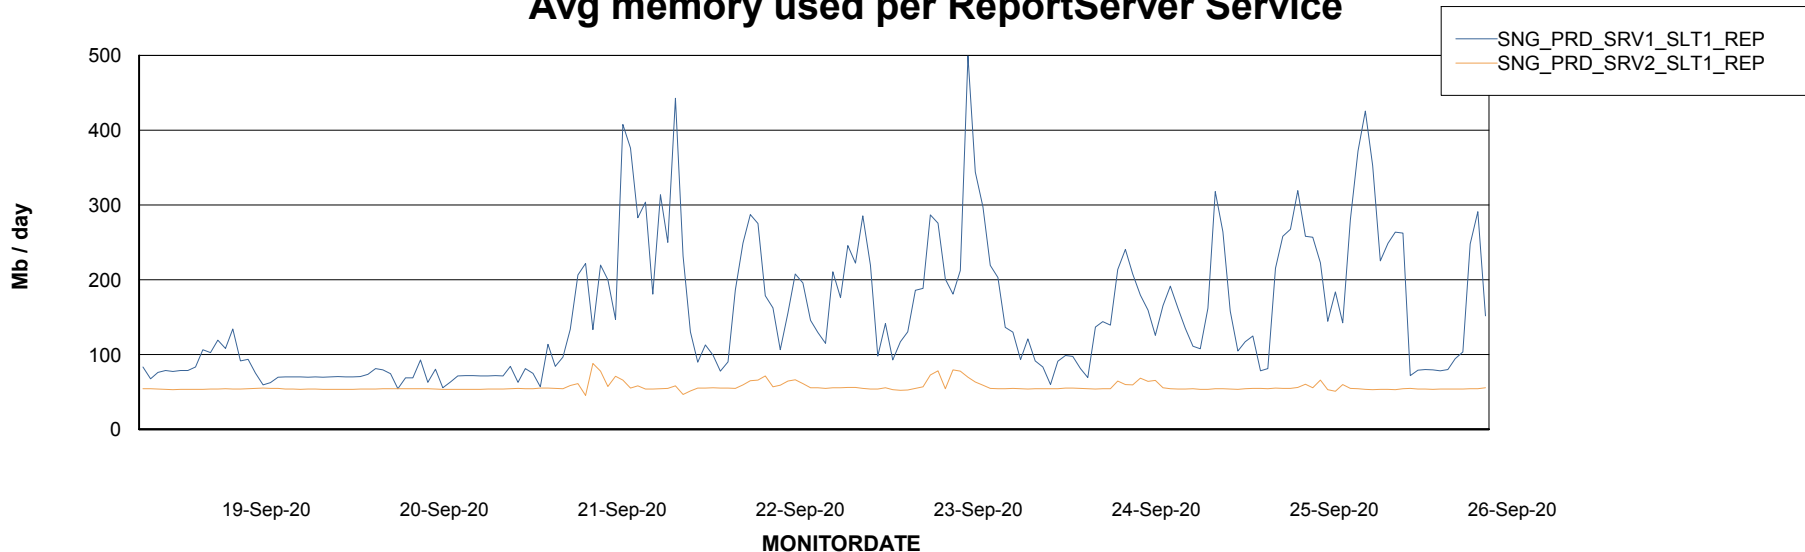

ABSSolute Application ReportServer Services

Avg memory used per ReportServer Service