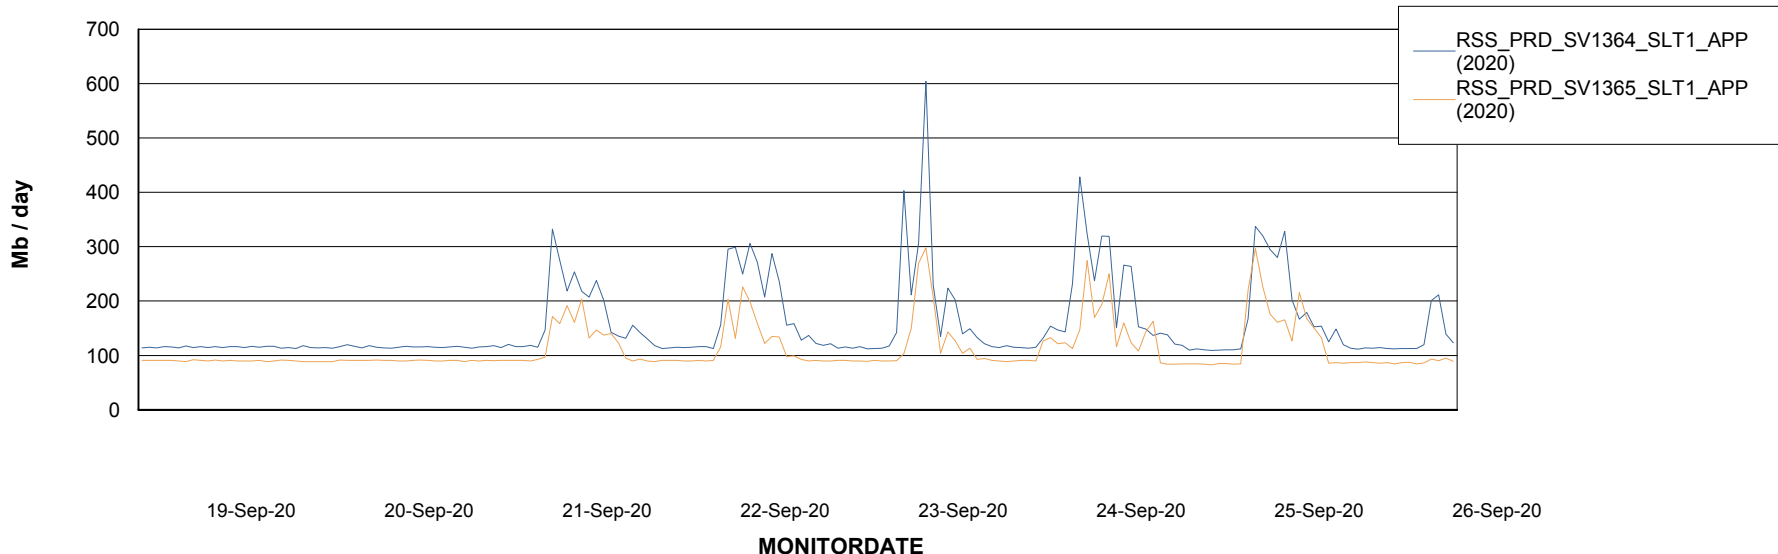

Weekly SLA Customer Report

Customer RSS Production
 Database ID 52

DATABASE SIZE RSS_DB_Primary (2020)

Database growth over last month

Database Tablespace RSS_DB_Primary (2020)

Date	Tablespace Name	Filesize (Gb)	Usedsize (Gb)	Percentage free
26-Sep-20	ABSDATA	37	28	24
	INDX	32	26	19
25-Sep-20	ABSDATA	37	28	24
	INDX	32	26	19
24-Sep-20	ABSDATA	37	28	24
	INDX	32	26	19
23-Sep-20	ABSDATA	37	28	24
	INDX	32	26	19
22-Sep-20	ABSDATA	37	28	24
	INDX	32	26	19
21-Sep-20	ABSDATA	37	28	24
	INDX	32	26	19
20-Sep-20	ABSDATA	37	28	24
	INDX	32	26	19

Weekly SLA Customer Report

Customer RSS Production
Database ID 52

ABSSolute Application Server Services

Avg memory used per ABS Server Service

Avg users per day per ABS server

Weekly SLA Customer Report

Customer RSS Production
Database ID 52