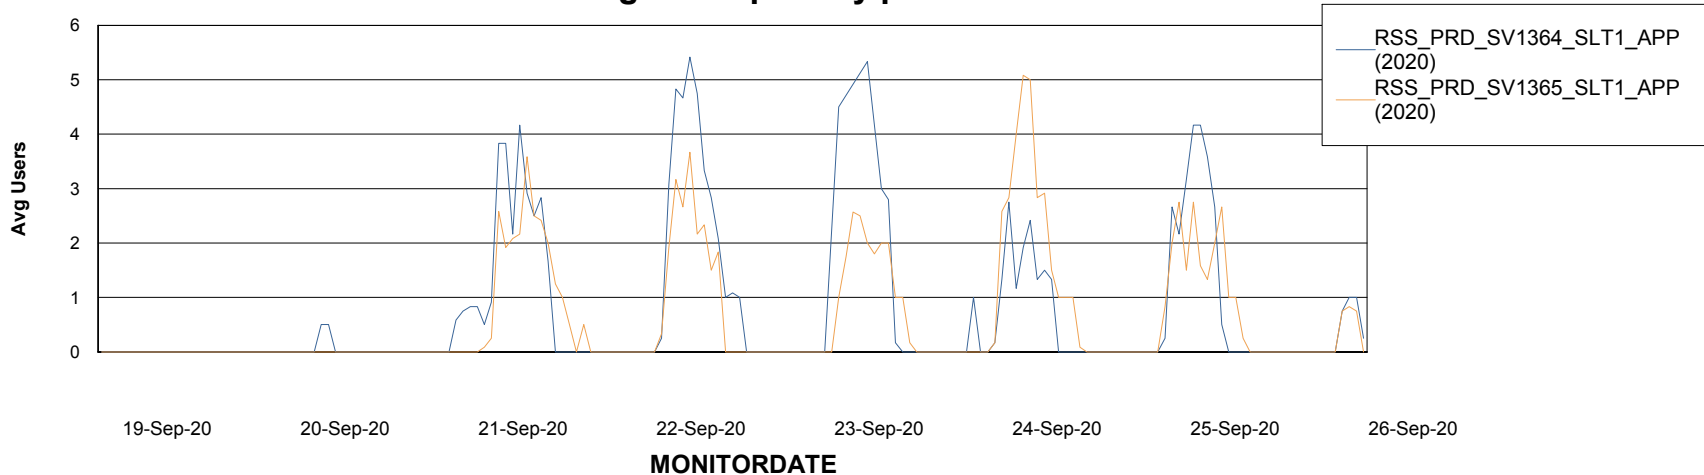

Weekly SLA Customer Report

Customer RSS Production
Database ID 52

ABSSolute Application Server Services

Avg memory used per ABS Server Service

Avg users per day per ABS server

Weekly SLA Customer Report

Customer RSS Production
Database ID 52