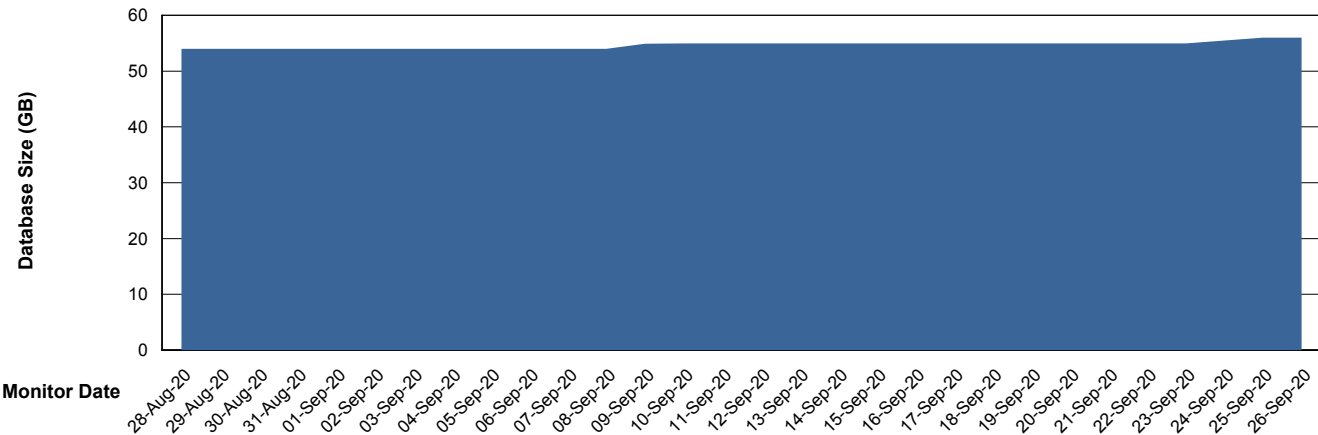

DATABASE SIZE RSS_DB_Primary (2020)

Database growth over last month