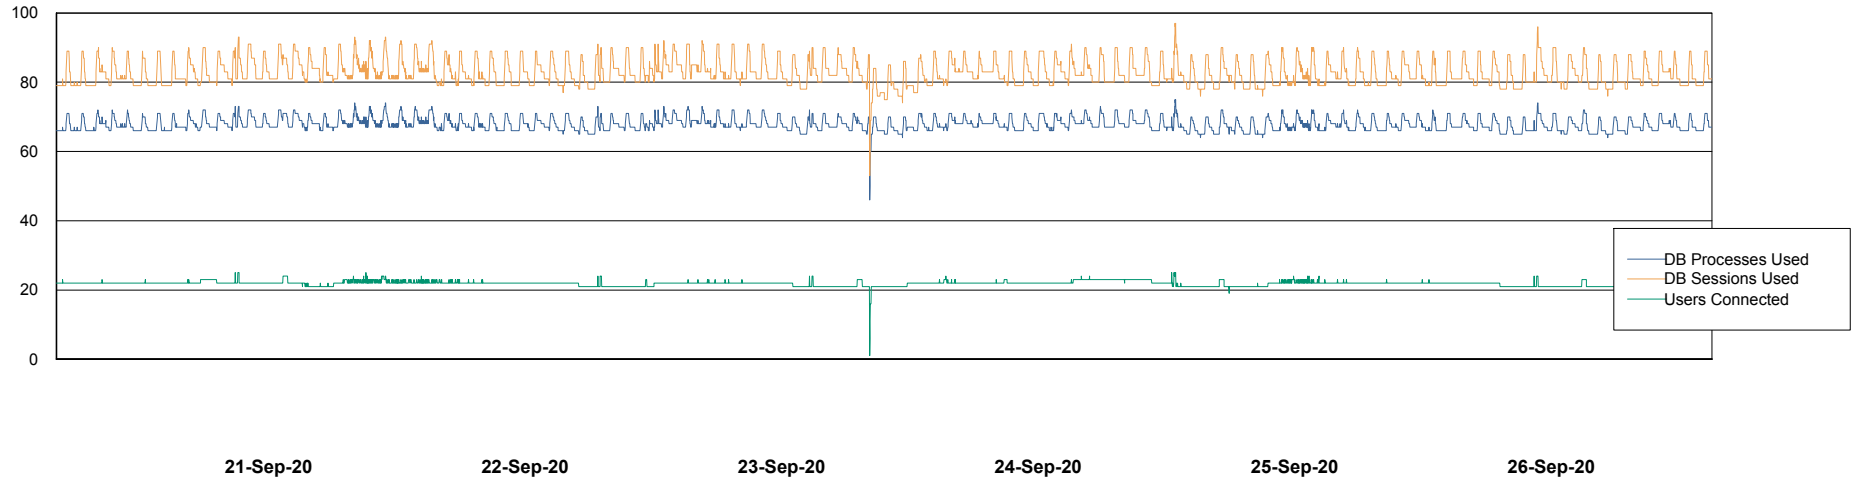

Database Performance RSS_DB_Primary (2020)