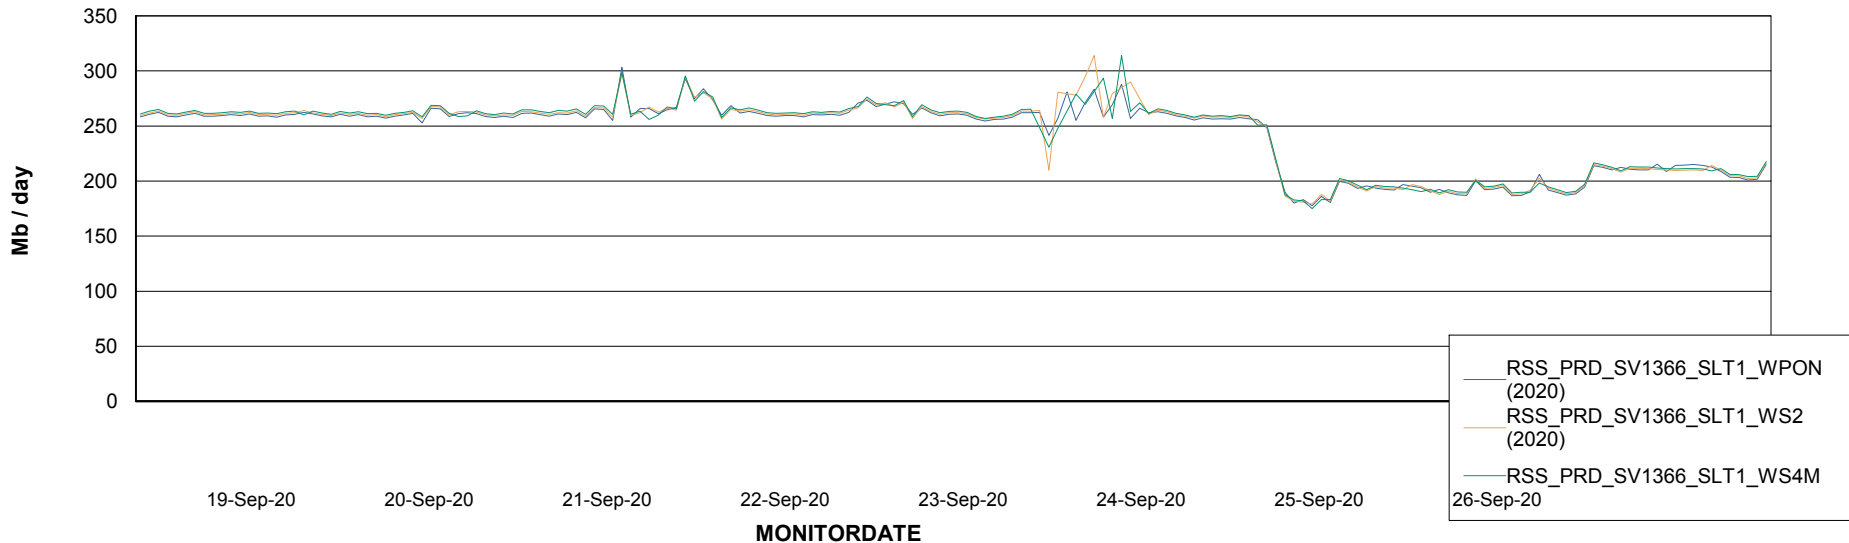

ABSSolute Application ReportServer Services

Avg memory used per ReportServer Service

Weekly SLA Customer Report

Customer RSS Production
Database ID 52

ABSSolute Web Component Services

Avg memory used per ABS Web component