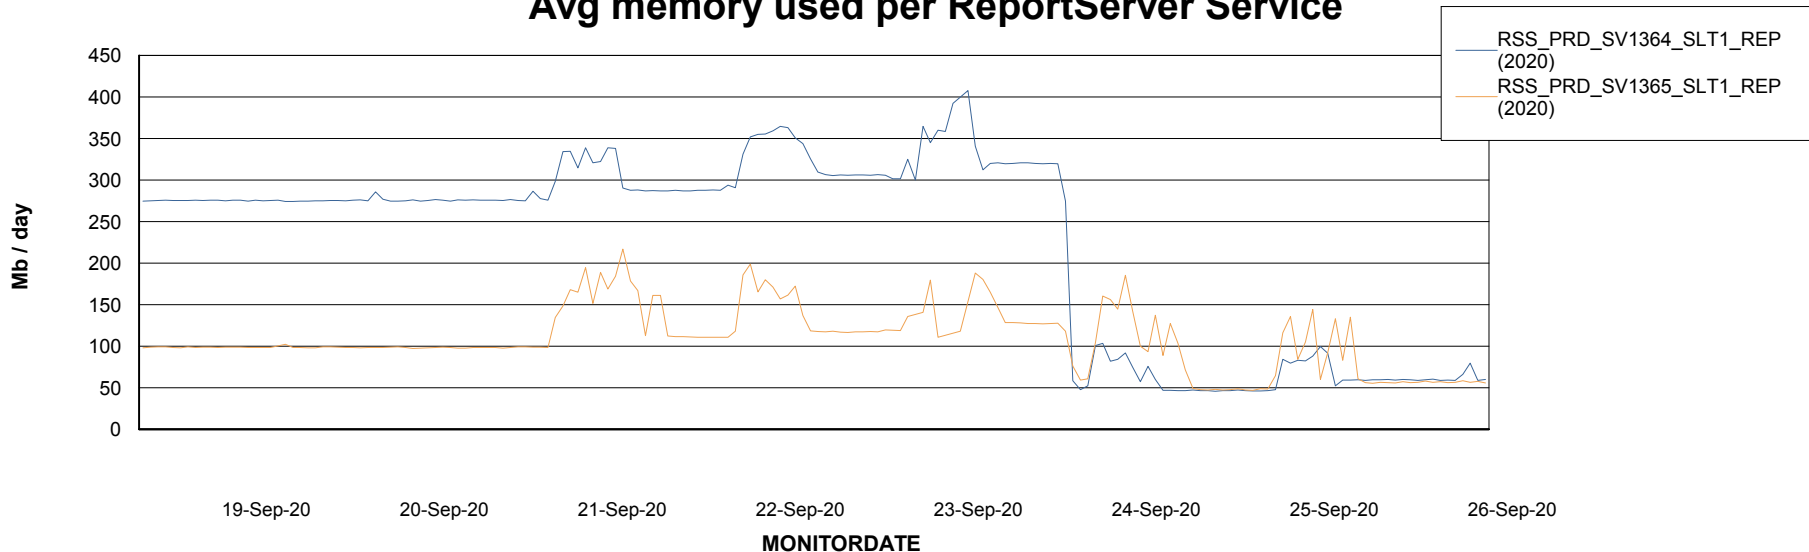

ABSSolute Application ReportServer Services

Avg memory used per ReportServer Service