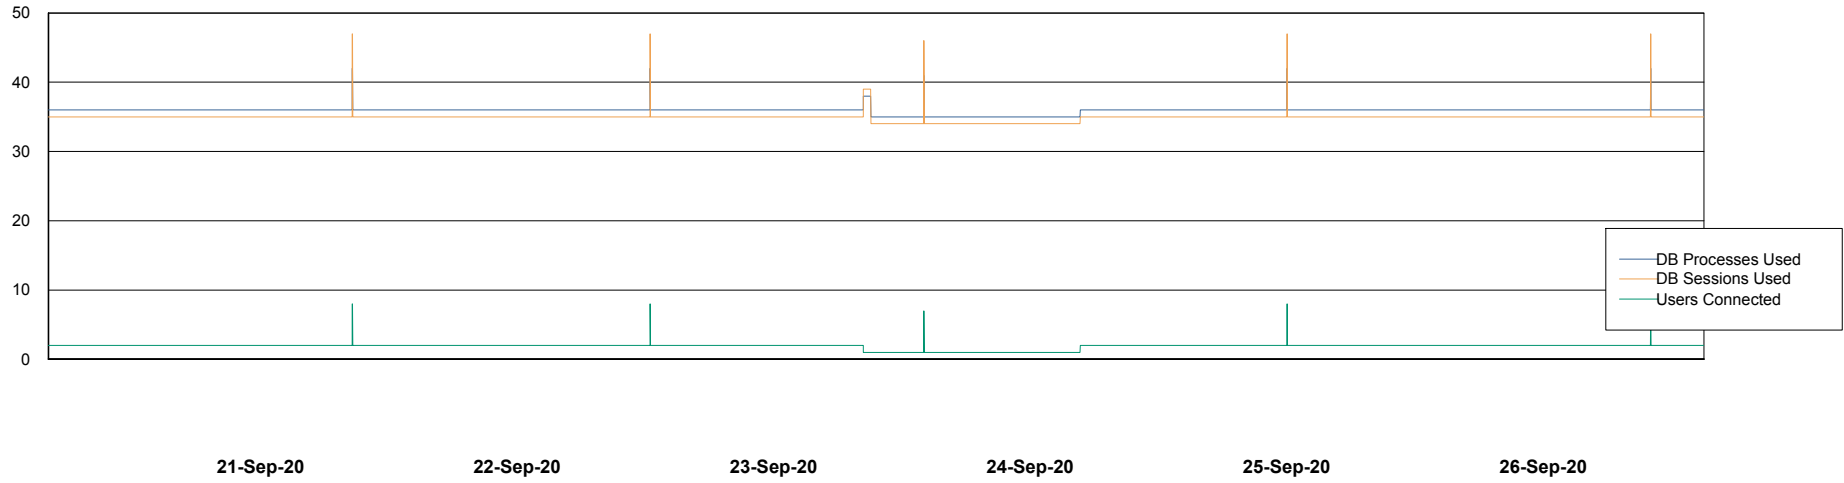

Weekly SLA Customer Report

Customer RSS Production
Database ID 52

Database Performance RSS_DB_Primary (2020)

Weekly SLA Customer Report

Customer RSS Production
Database ID 52

Database Performance RSS_DB_Standby (2020)