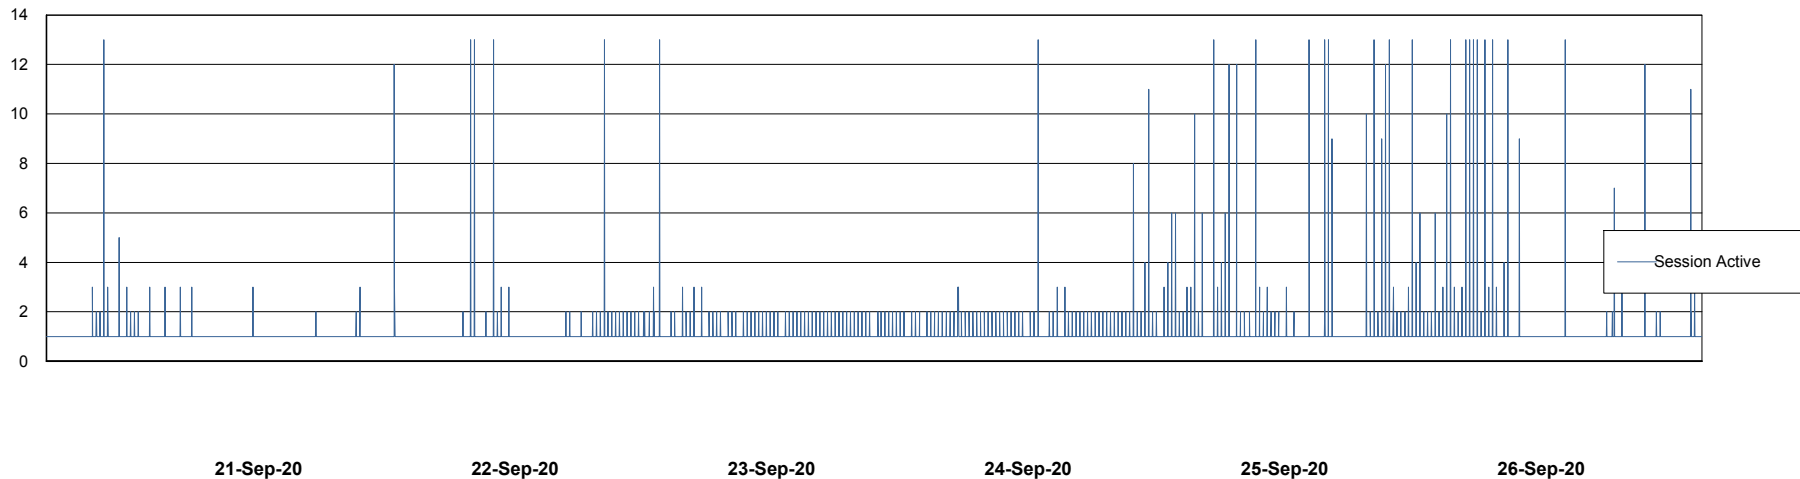

Weekly SLA Customer Report

Customer PCO Production
Database ID 44

Database Performance PCODB_Production

Weekly SLA Customer Report

Customer PCO Production
Database ID 44

Database Performance PCODB_Standby

Weekly SLA Customer Report