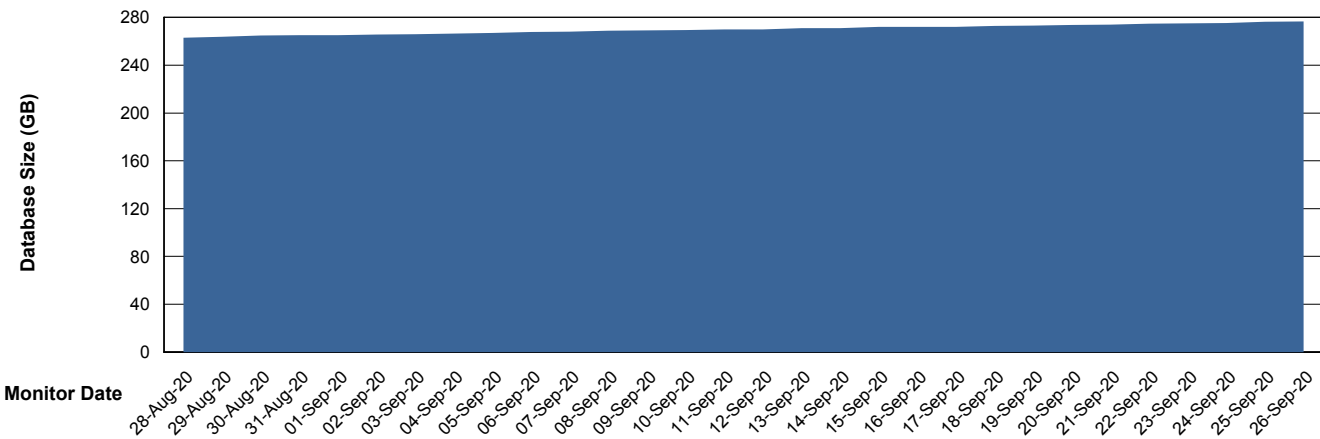

DATABASE SIZE PCODB_Production

Database growth over last month