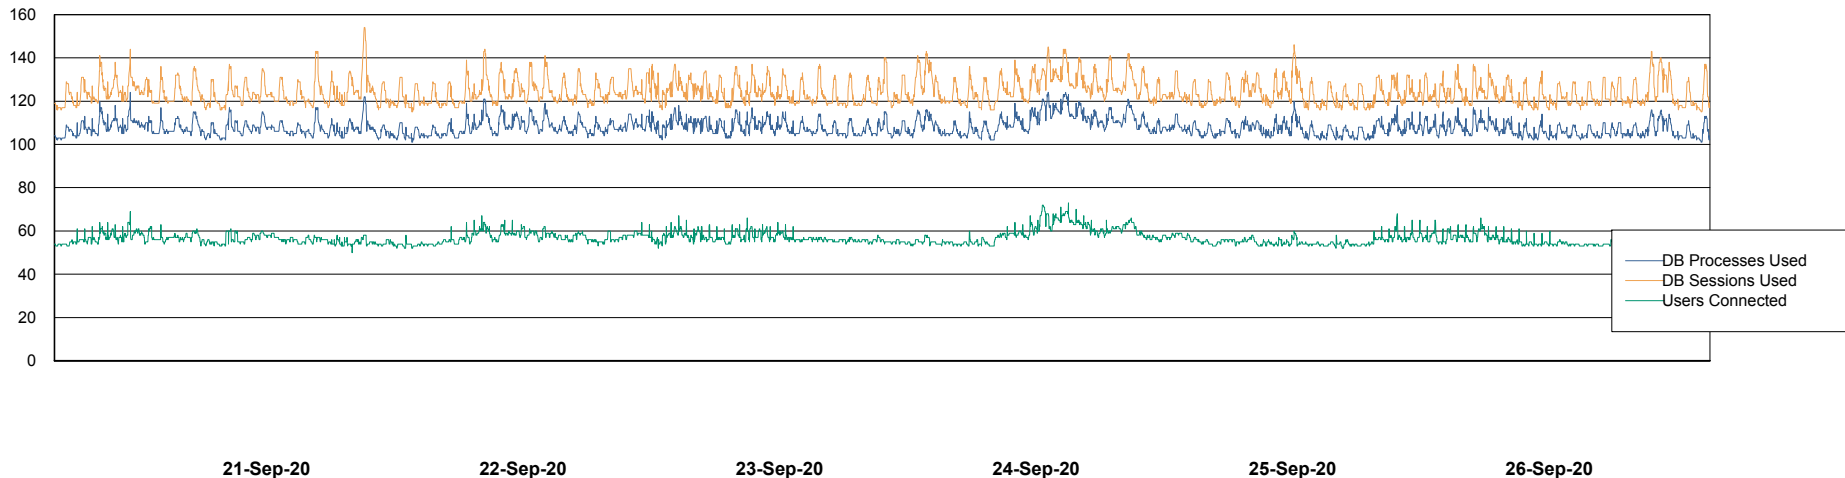

Database Performance PCODB_Production