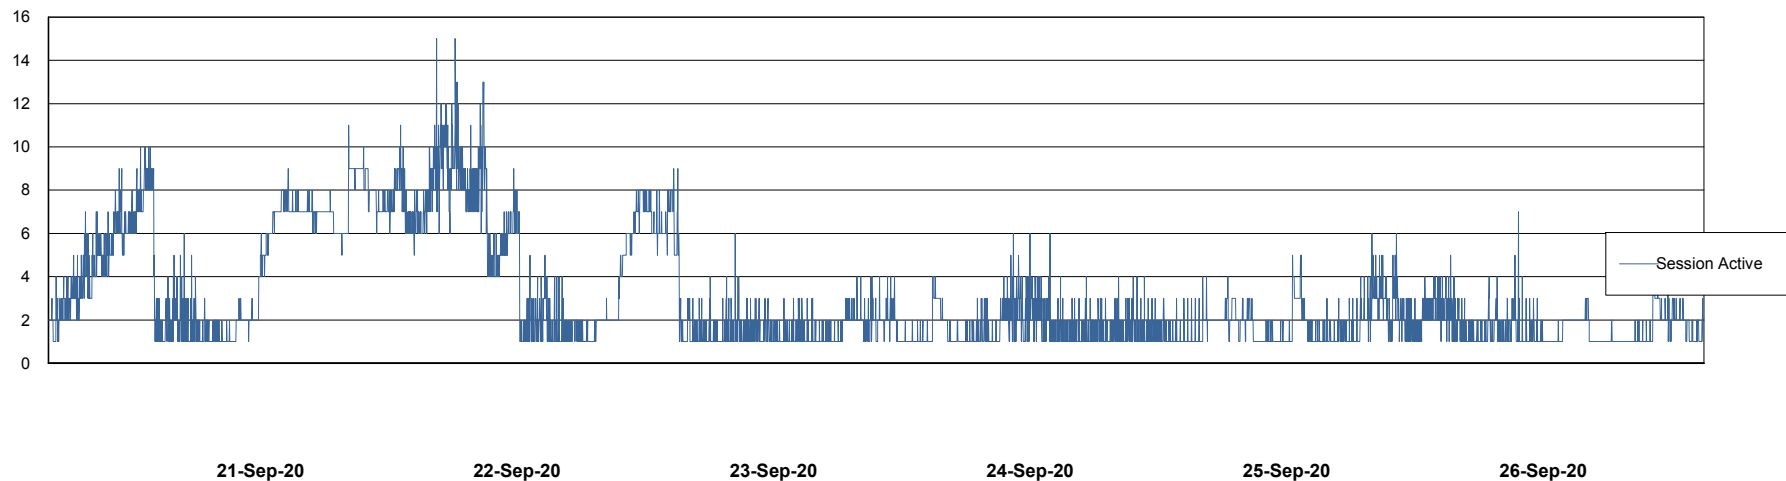

Weekly SLA Customer Report

Customer NIX_Production
Database ID 51

Database Performance NIXDB_BI

Weekly SLA Customer Report

Customer NIX_Production
Database ID 51

Database Performance NIXDB_Production

Weekly SLA Customer Report