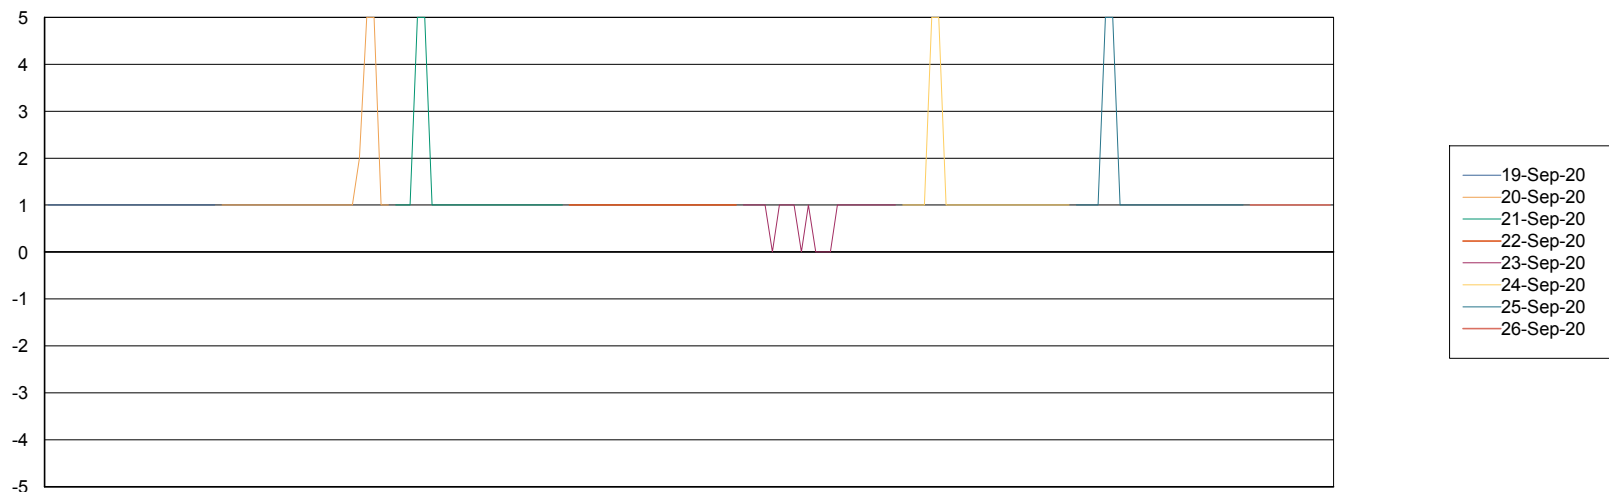

Standby Database Health NIX_Production

Recovery lag for last 7 days