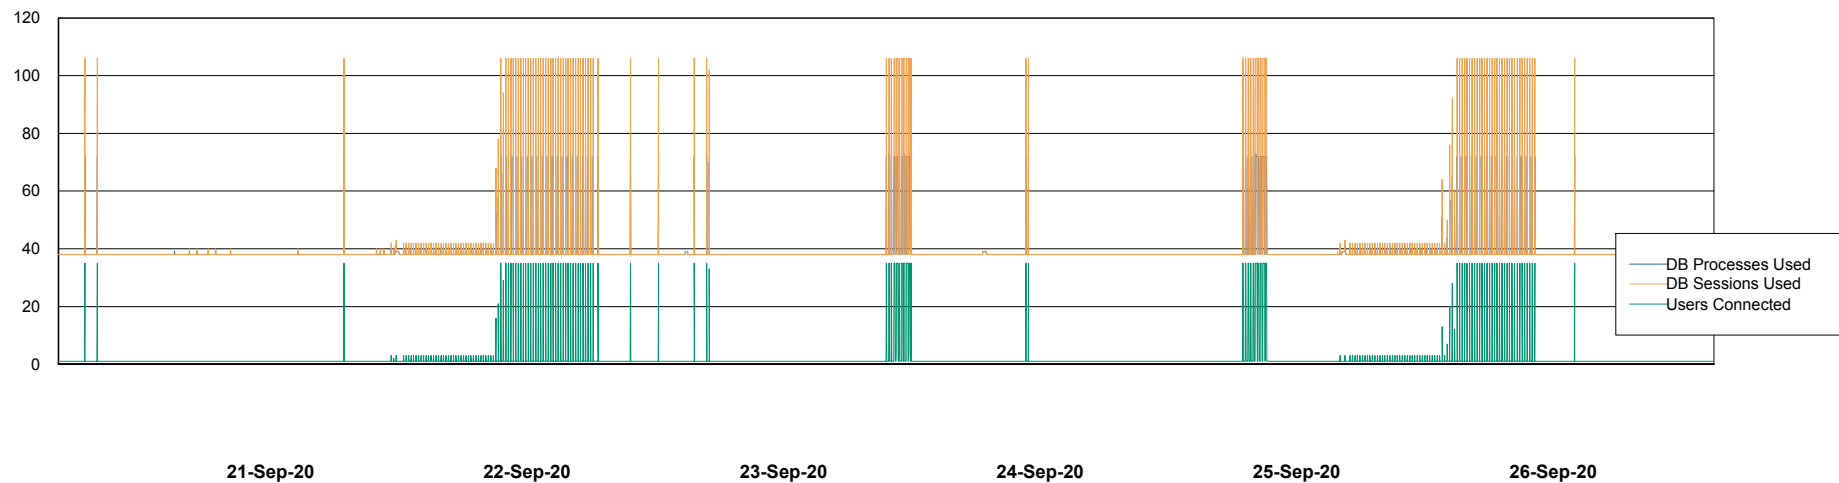

Database Performance NIXDB_Standby