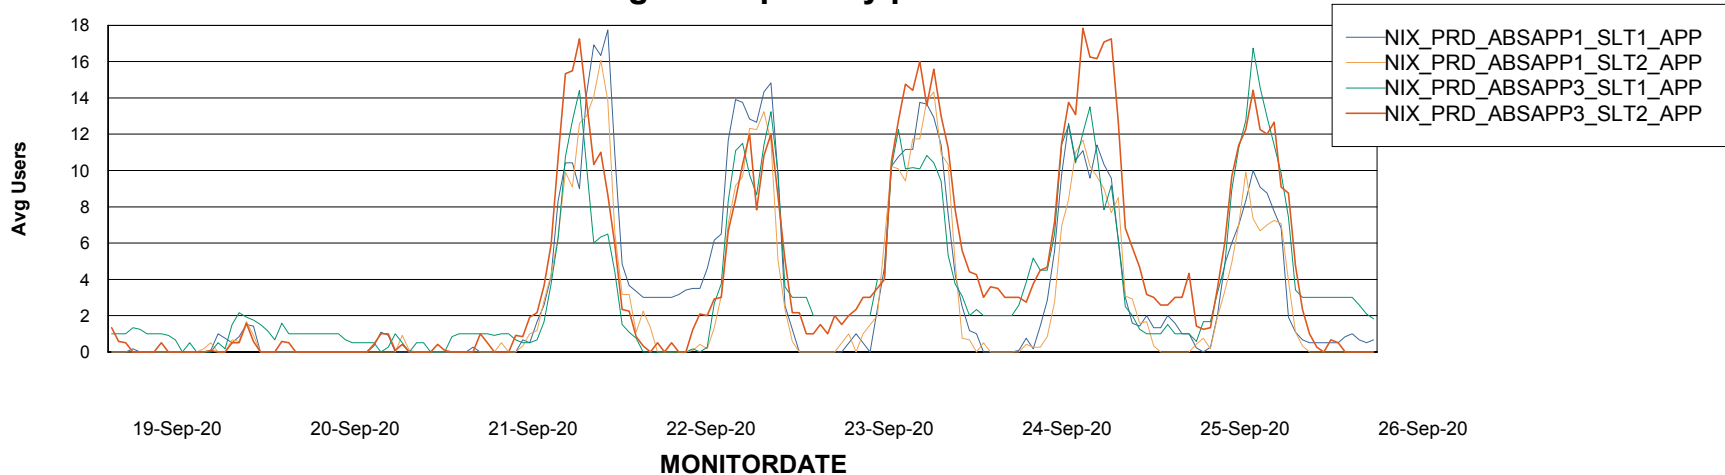

Avg users per day per ABS server