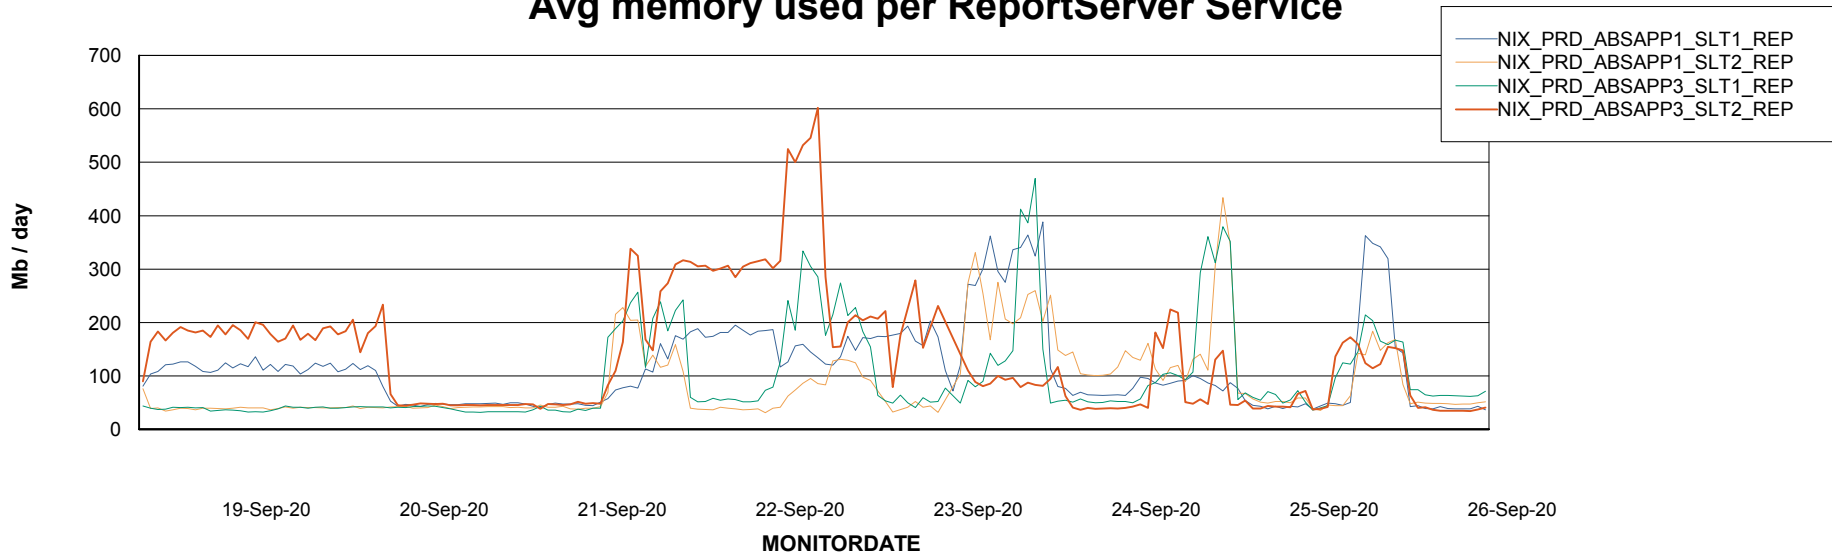

Avg users per day per ABS server

Weekly SLA Customer Report

Customer NIX_Production
Database ID 51

ABSolute Application ReportServer Services

Avg memory used per ReportServer Service

Weekly SLA Customer Report