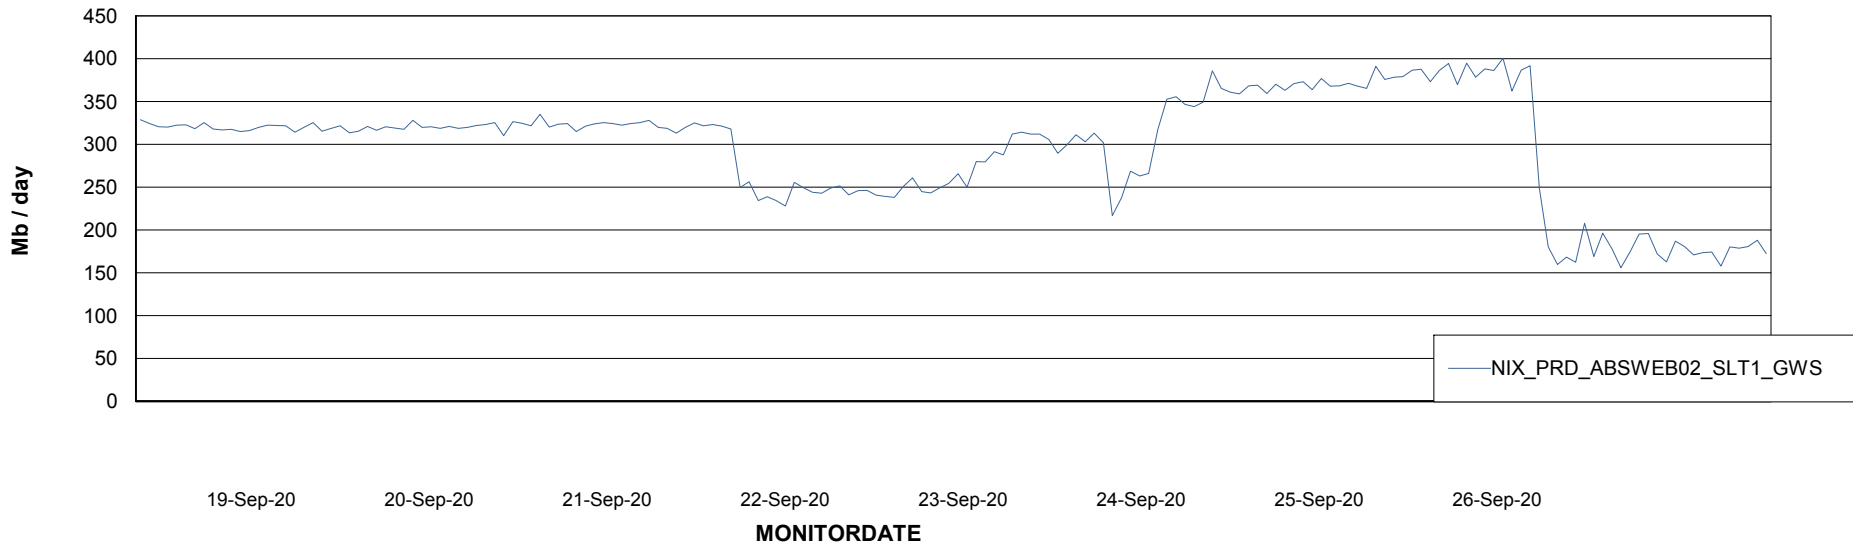

ABSSolute Web Component Services

Avg memory used per ABS Web component