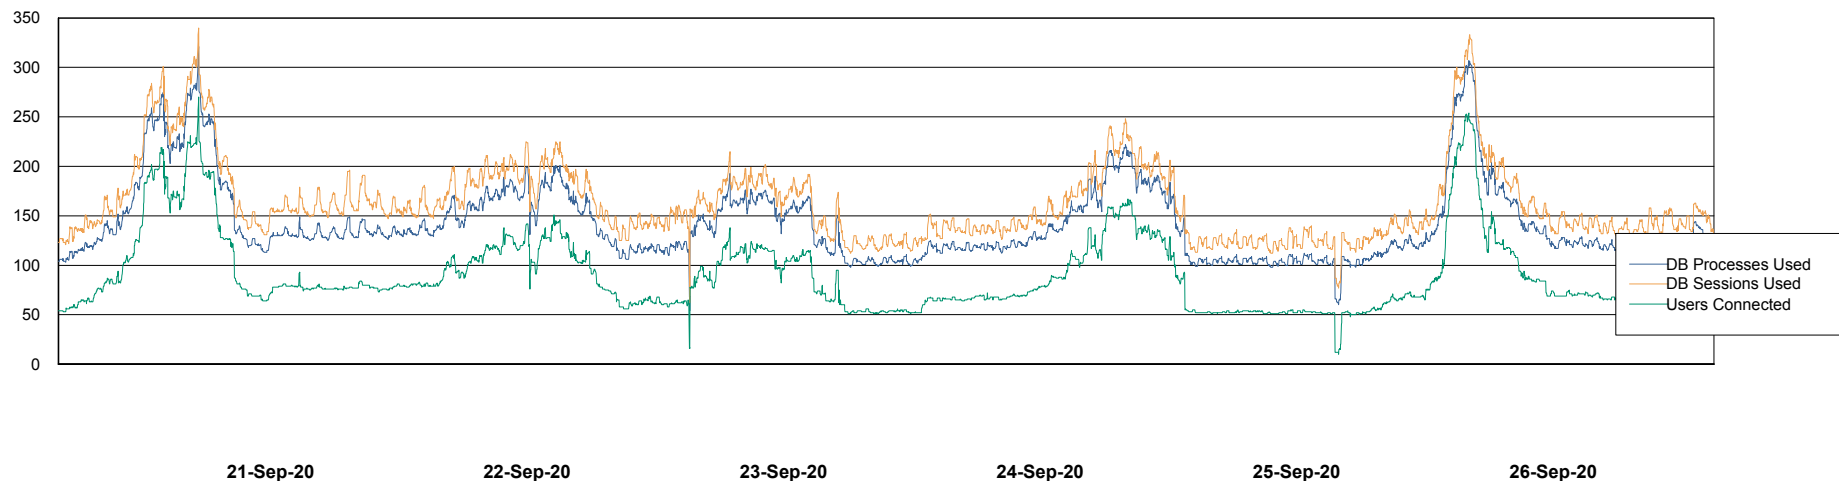

Weekly SLA Customer Report

Customer NIX_Production
Database ID 51

Database Performance NIXDB_BI

Weekly SLA Customer Report

Customer NIX_Production
Database ID 51

Database Performance NIXDB_Production

Weekly SLA Customer Report