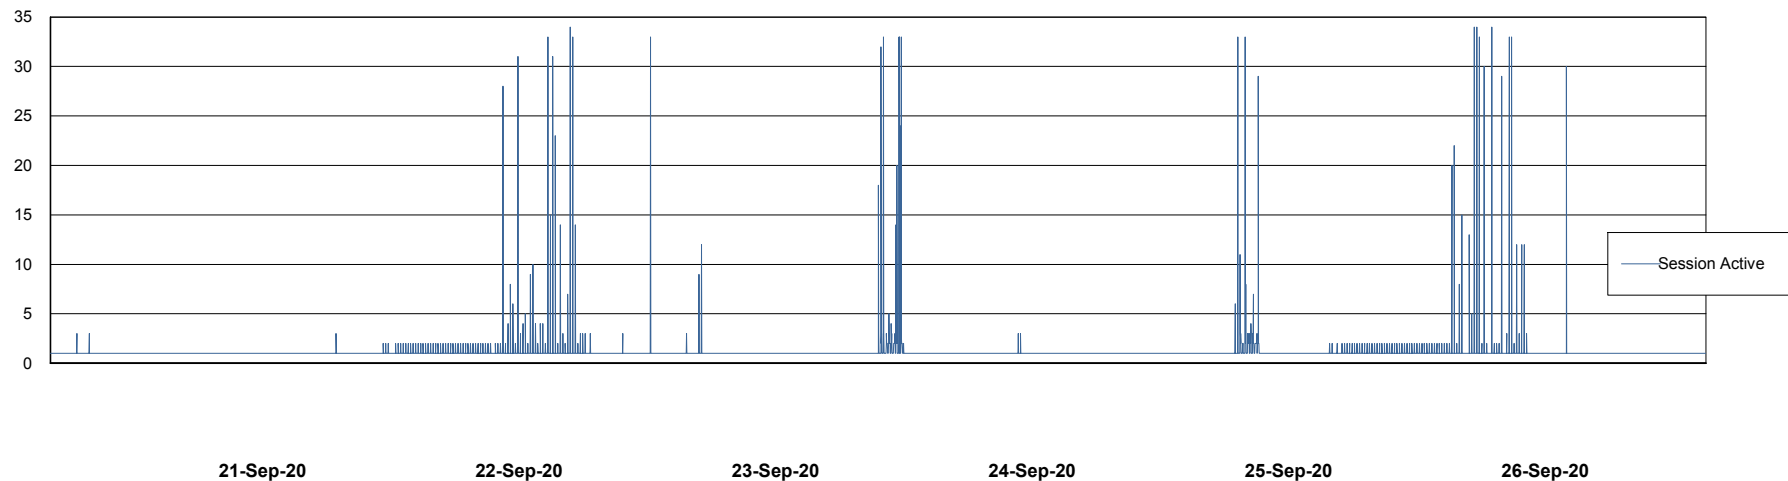

Database Performance NIXDB_Standby