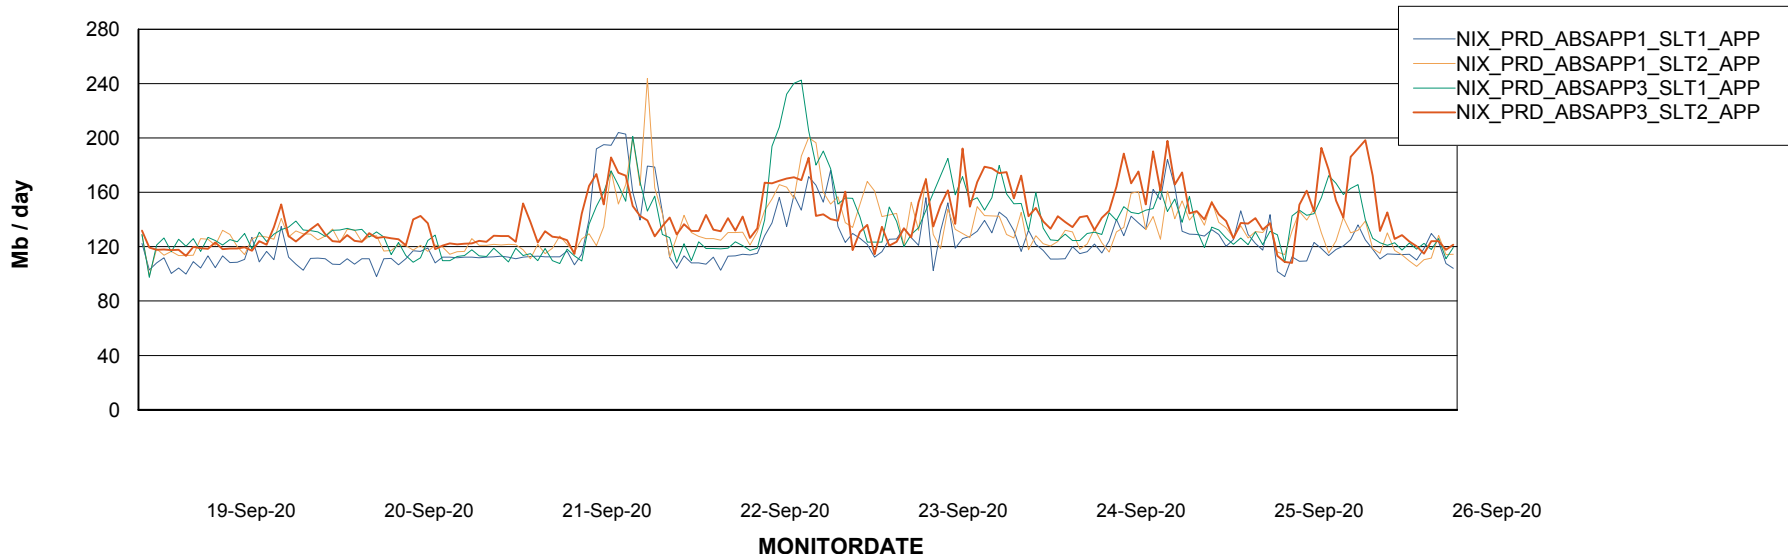

Standby Database Health NIX_Production

Recovery lag for last 7 days

Weekly SLA Customer Report

Customer NIX_Production
Database ID 51

ABSSolute Application Server Services

Avg memory used per ABS Server Service