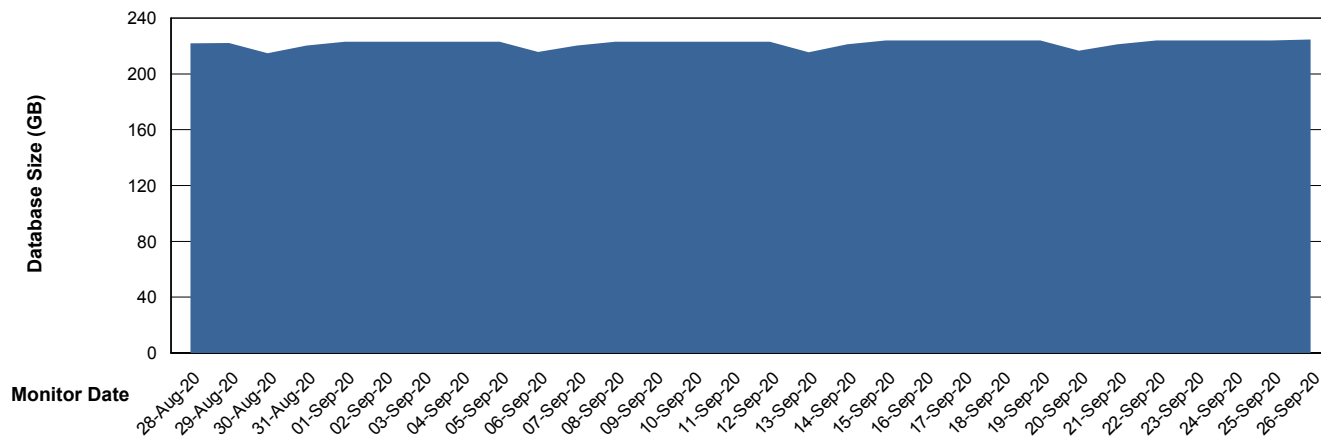

Customer LLG_Production
Database ID 53

Database Performance LLGDB_Standby

Weekly SLA Customer Report

Customer LLG_Production
Database ID 53

DATABASE SIZE LLGDB_BI02

Database growth over last month

DATABASE SIZE LLGDB_Production

Database growth over last month

Weekly SLA Customer Report

Customer LLG_Production
Database ID 53

Database Tablespace LLGDB_BI02

Date	Tablespace Name	Filesize (Gb)	Usedsize (Gb)	Percentage free
26-Sep-20	ABSDATA	100	42	58
	INDX	100	43	57
25-Sep-20	ABSDATA	100	42	58
	INDX	100	43	57
24-Sep-20	ABSDATA	100	42	58
	INDX	100	43	57
23-Sep-20	ABSDATA	100	42	58
	INDX	100	43	57
22-Sep-20	ABSDATA	100	42	58
	INDX	100	43	57
21-Sep-20	ABSDATA	100	42	58
	INDX	100	43	57
20-Sep-20	ABSDATA	100	42	58
	INDX	100	43	57