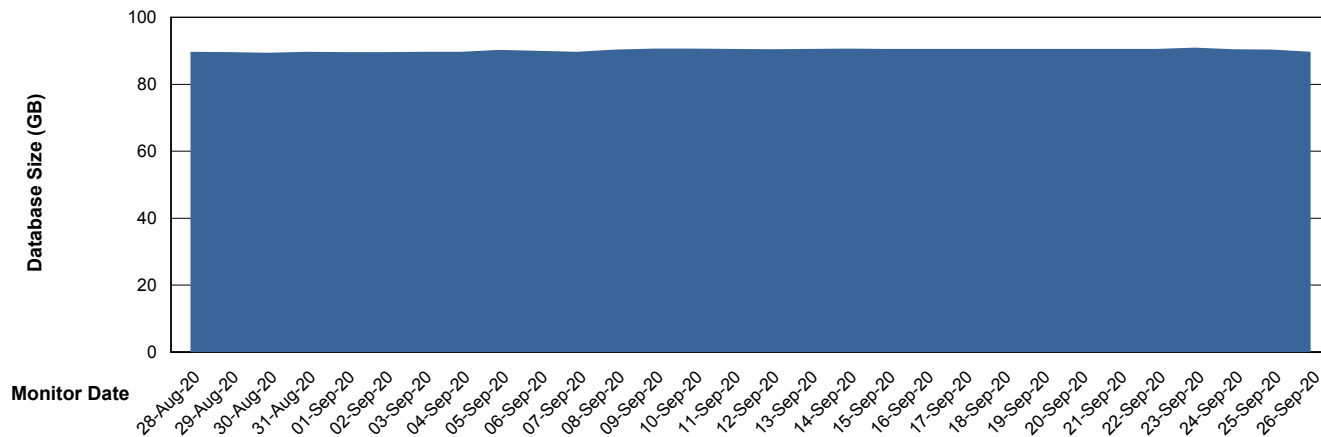

Customer LLG_Production
Database ID 53

Database Performance LLGDB_Standby

Weekly SLA Customer Report

Customer LLG_Production
Database ID 53

DATABASE SIZE LLGDB_BI02

Database growth over last month

DATABASE SIZE LLGDB_Production

Database growth over last month

Weekly SLA Customer Report

Customer LLG_Production
Database ID 53

Database Tablespace LLGDB_BI02

Date	Tablespace Name	Filesize (Gb)	Usedsize (Gb)	Percentage free
26-Sep-20	ABSDATA	100	42	58
	INDX	100	43	57
25-Sep-20	ABSDATA	100	42	58
	INDX	100	43	57
24-Sep-20	ABSDATA	100	42	58
	INDX	100	43	57
23-Sep-20	ABSDATA	100	42	58
	INDX	100	43	57
22-Sep-20	ABSDATA	100	42	58
	INDX	100	43	57
21-Sep-20	ABSDATA	100	42	58
	INDX	100	43	57
20-Sep-20	ABSDATA	100	42	58
	INDX	100	43	57