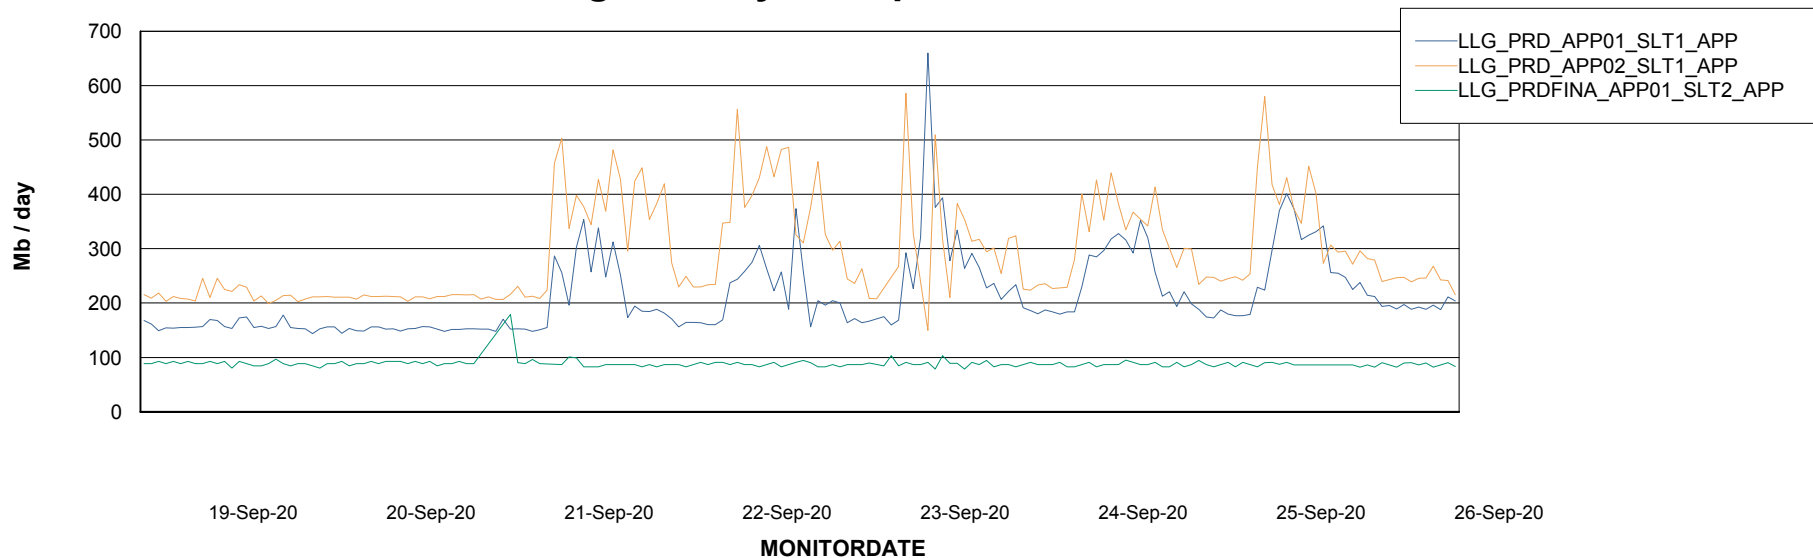

ABSSolute Application Server Services

Avg memory used per ABS Server Service