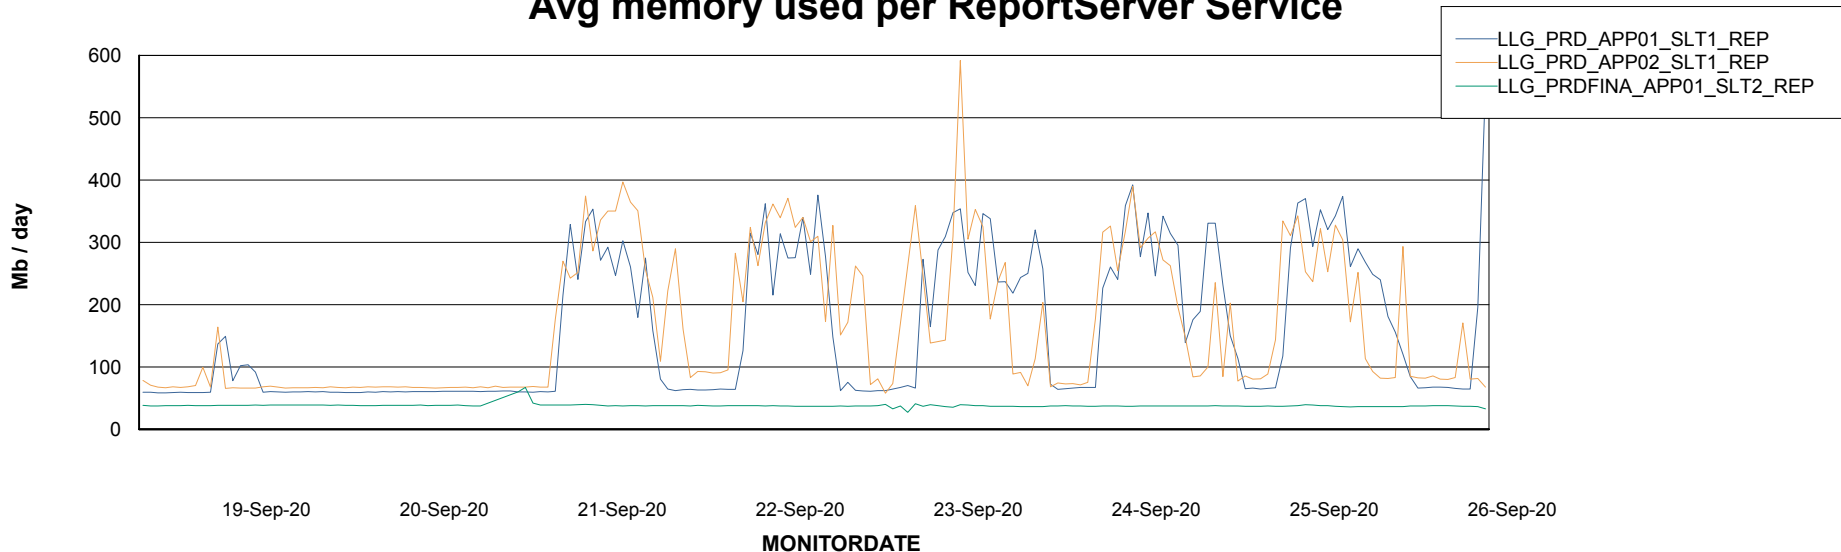

ABSolute Application Server Services

Avg memory used per ReportServer Service