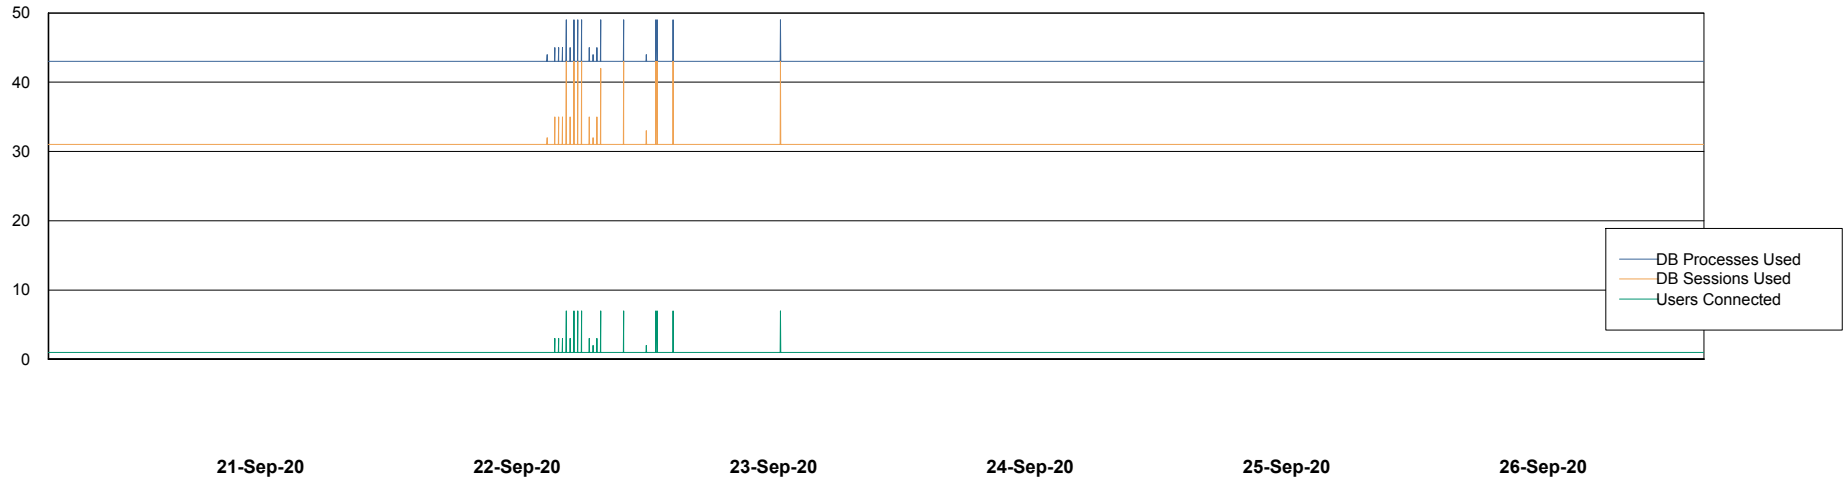

Weekly SLA Customer Report

Customer KLA_Production
Database ID 65

Database Performance KLADB_Production

Weekly SLA Customer Report

Customer KLA_Production
Database ID 65

Database Performance KLADB_Standby

Weekly SLA Customer Report