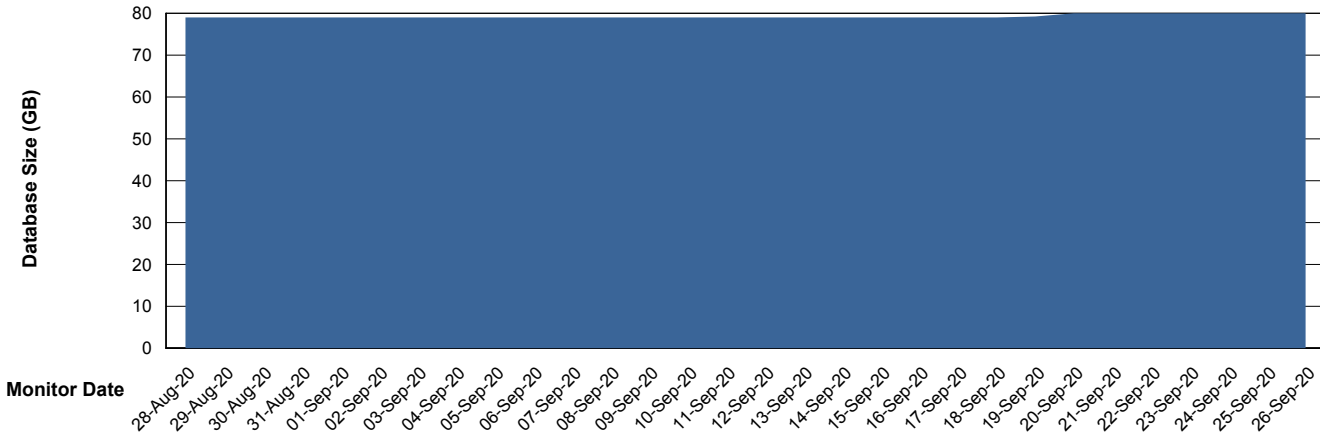

DATABASE SIZE KLADB_Production

Database growth over last month

Database Tablespace KLADB_Production

Date	Tablespace Name	Filesize (Gb)	Usedsize (Gb)	Percentage free
26-Sep-20	ABSDATA	48	40	17
	INDX	45	36	20
25-Sep-20	ABSDATA	48	40	17
	INDX	45	36	20
24-Sep-20	ABSDATA	48	40	17
	INDX	45	36	20
23-Sep-20	ABSDATA	48	40	17
	INDX	45	36	20
22-Sep-20	ABSDATA	48	40	17
	INDX	45	36	20
21-Sep-20	ABSDATA	48	40	17
	INDX	45	36	20
20-Sep-20	ABSDATA	48	40	17
	INDX	45	36	20