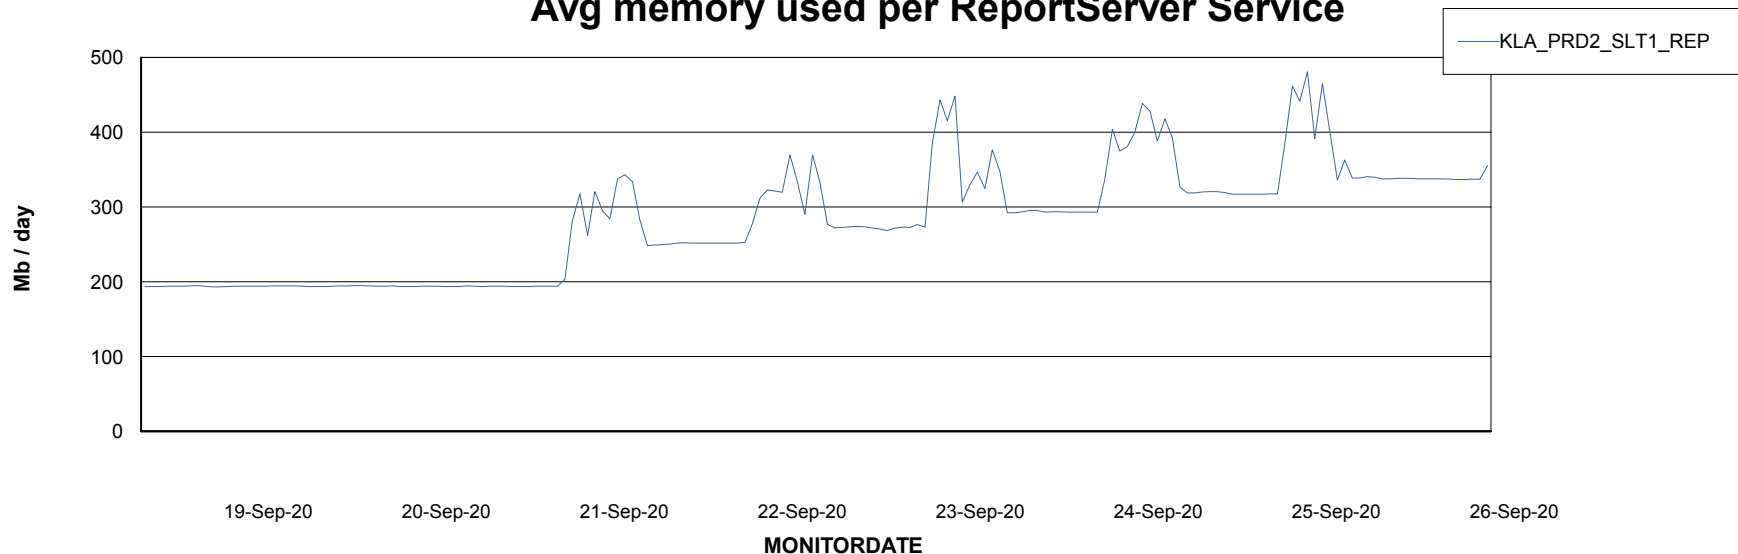

ABSSolute Application ReportServer Services

Avg memory used per ReportServer Service