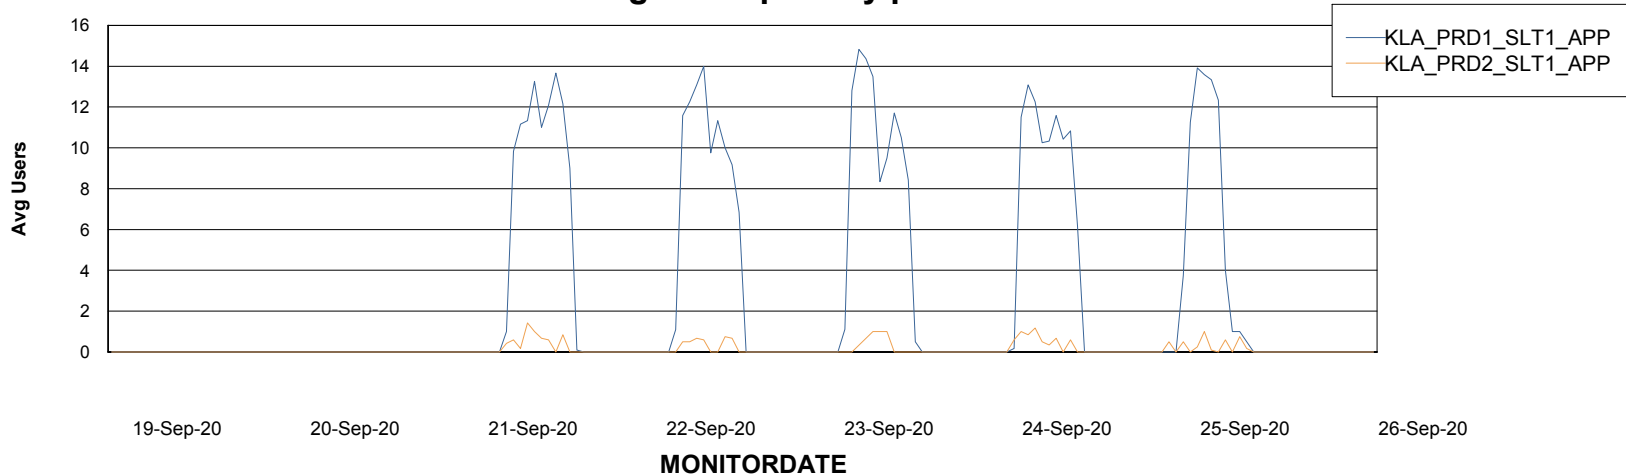

Weekly SLA Customer Report

Customer KLA_Production
Database ID 65

ABSSolute Application Server Services

Avg memory used per ABS Server Service

Avg users per day per ABS server

Weekly SLA Customer Report

Customer KLA_Production
Database ID 65