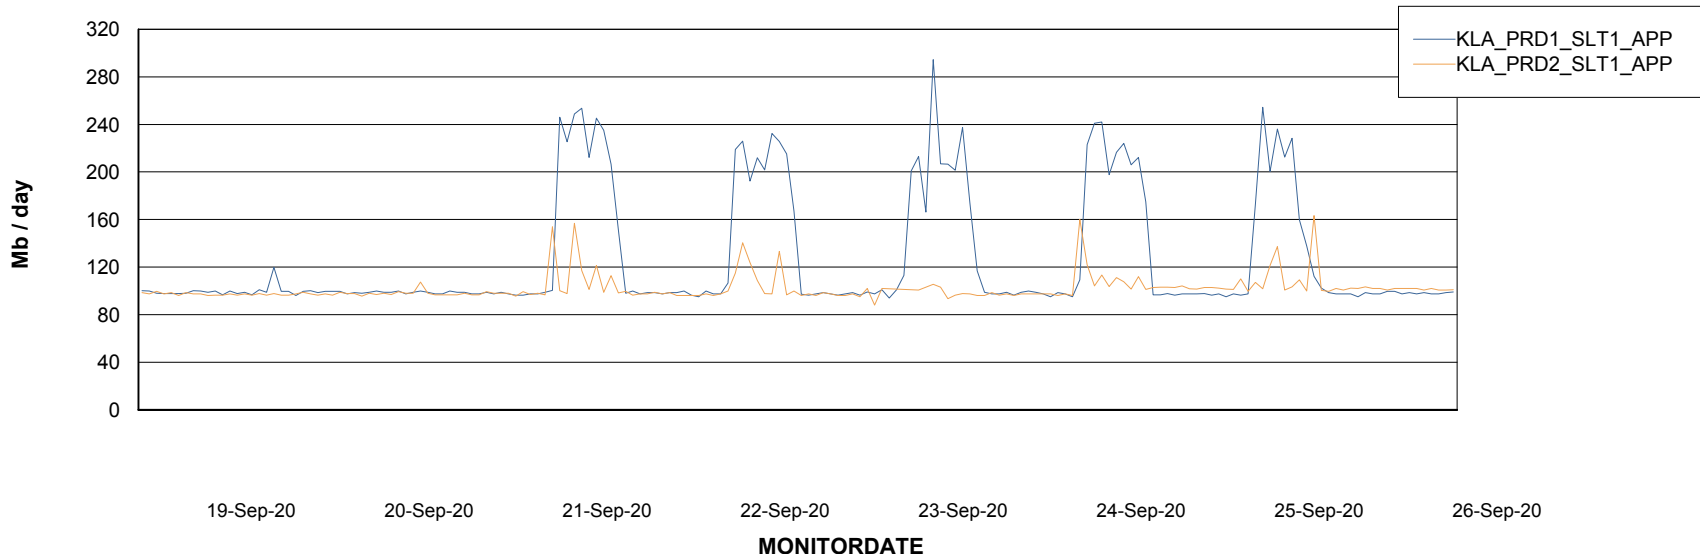

ABSSolute Application Server Services

Avg memory used per ABS Server Service