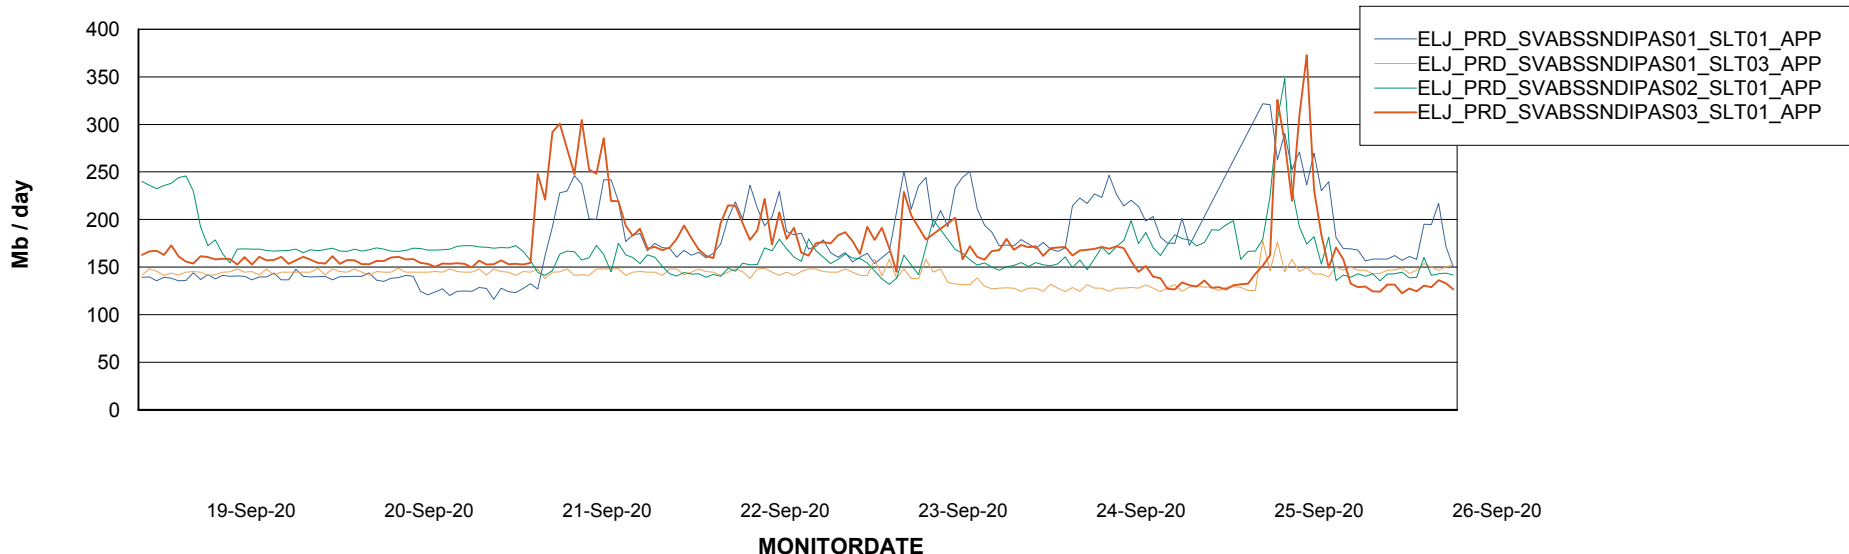

ABSolute Application Server Services

Avg memory used per ABS Server Service