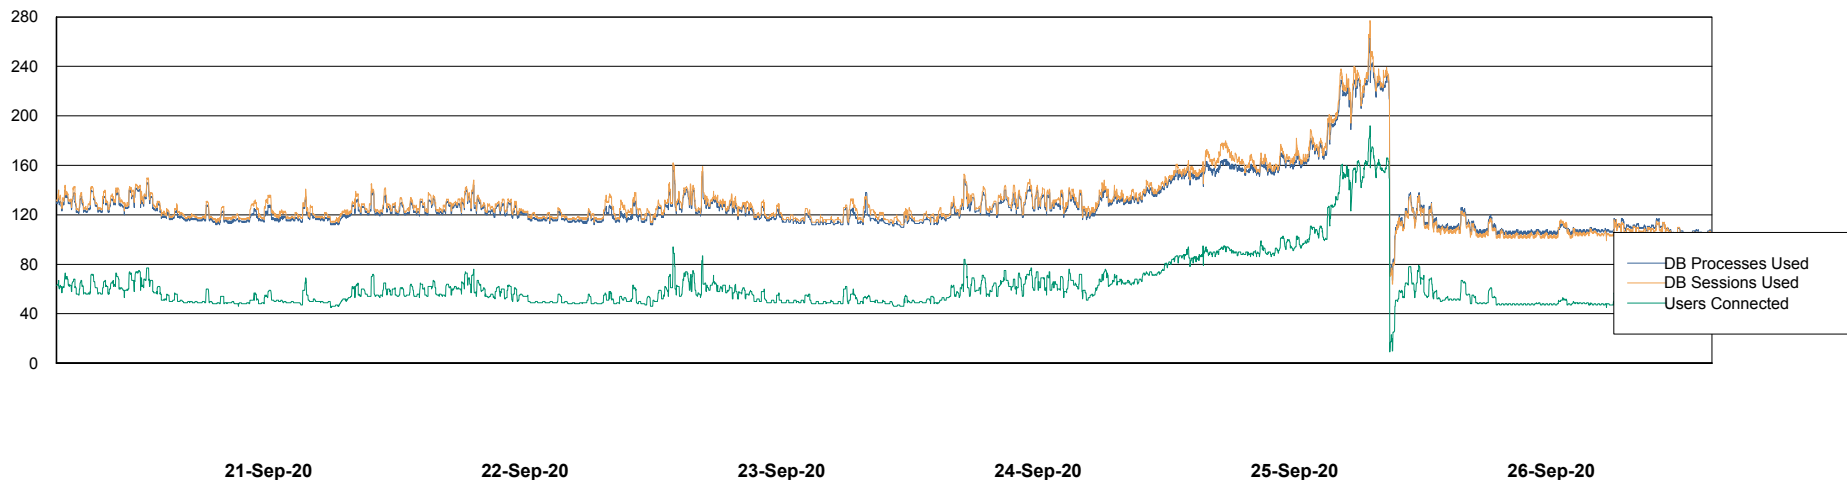

Weekly SLA Customer Report

Customer ELJ Production
Database ID 72

Database Performance ELJDB_PRD_BI

Weekly SLA Customer Report

Customer ELJ Production
Database ID 72

Database Performance ELJDB_Production

Weekly SLA Customer Report