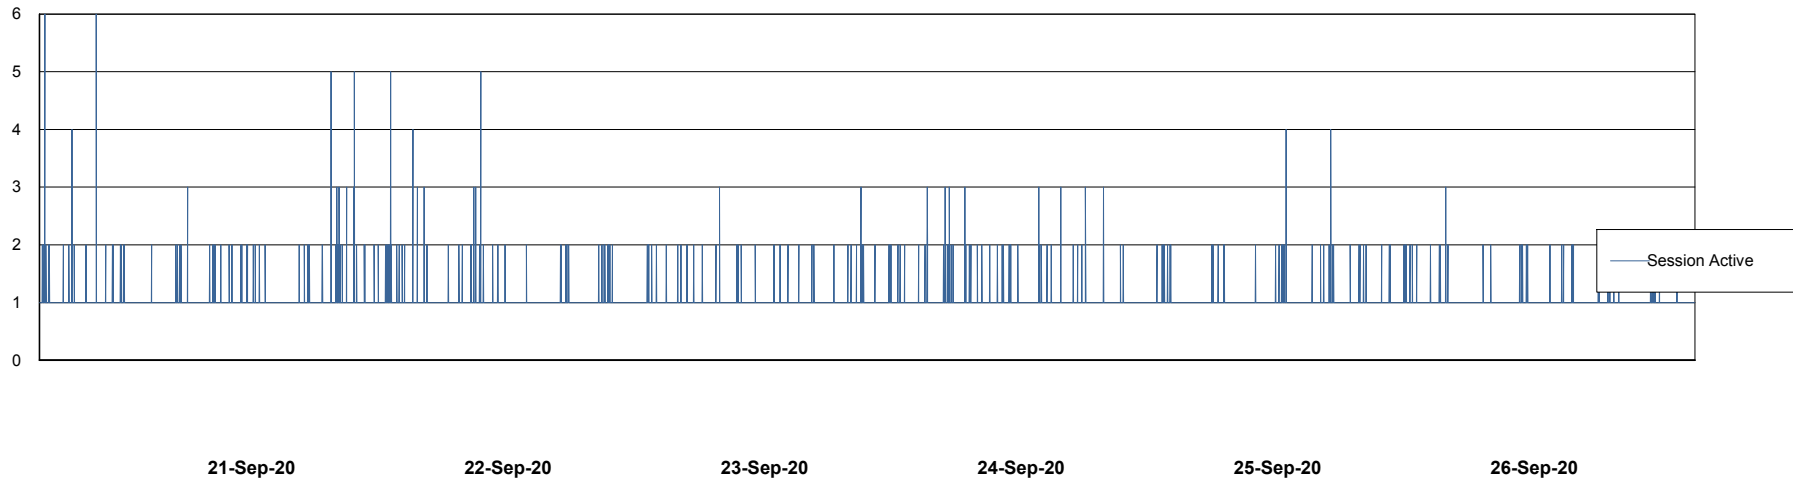

Database Performance ELJDB_Standby