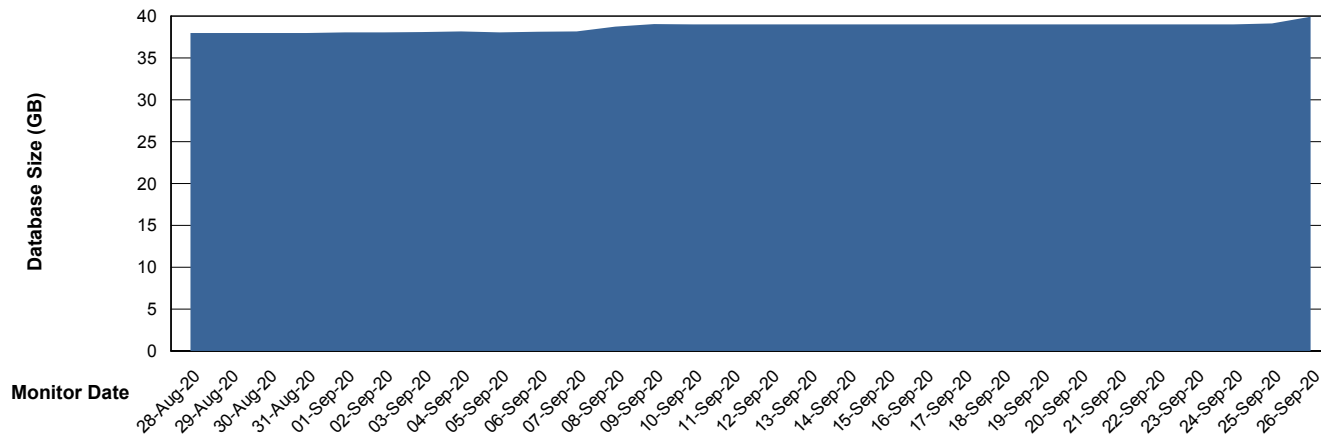

DATABASE SIZE ELJDB_Production

Database growth over last month