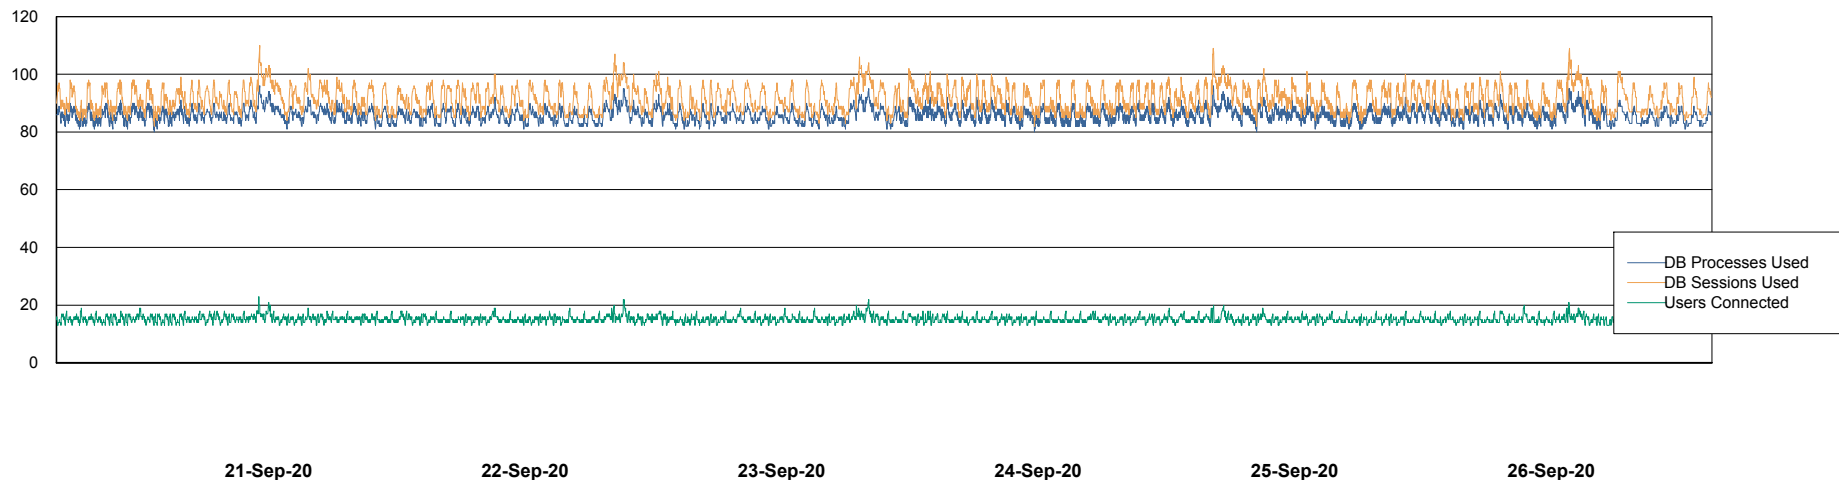

Database Performance ELJDB_PRD_BI