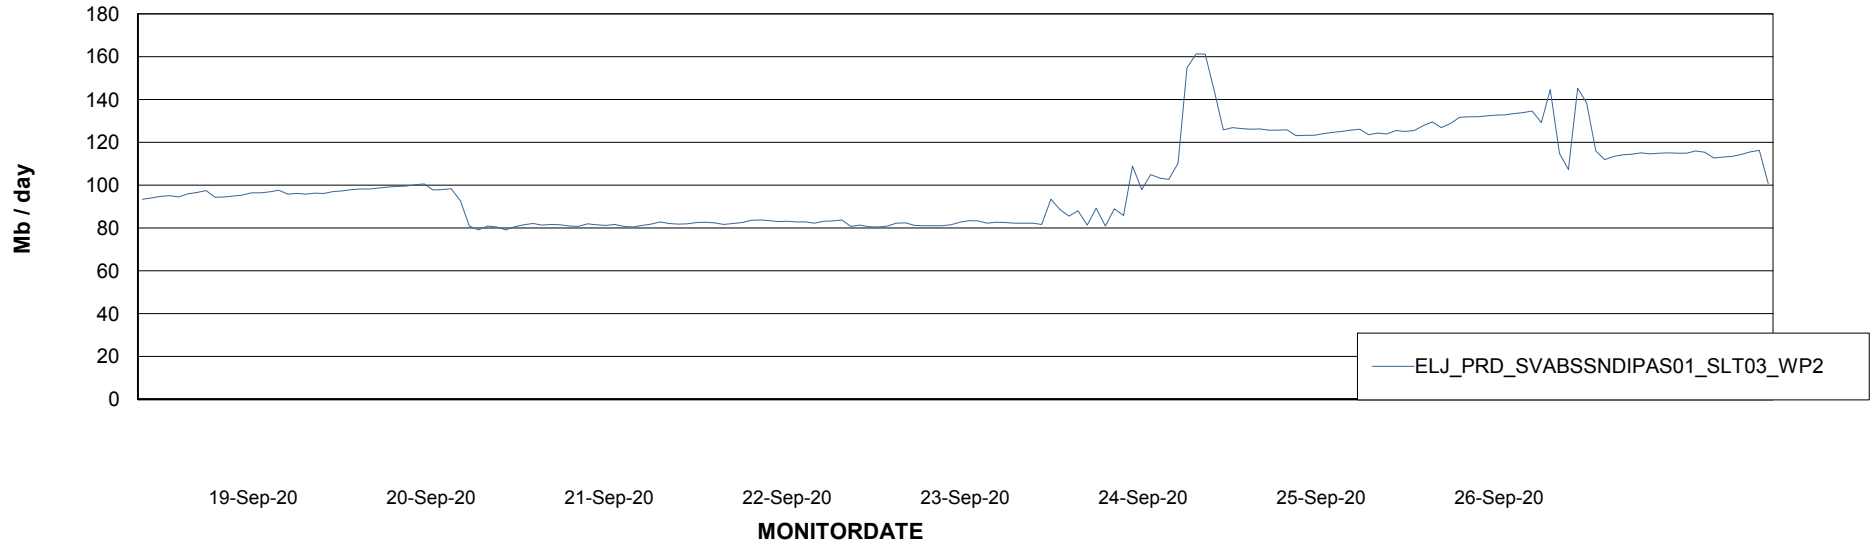

ABSSolute Application ReportServer Services

Avg memory used per ReportServer Service

Weekly SLA Customer Report

Customer ELJ Production
Database ID 72

ABSSolute Web Component Services

Avg memory used per ABS Web component