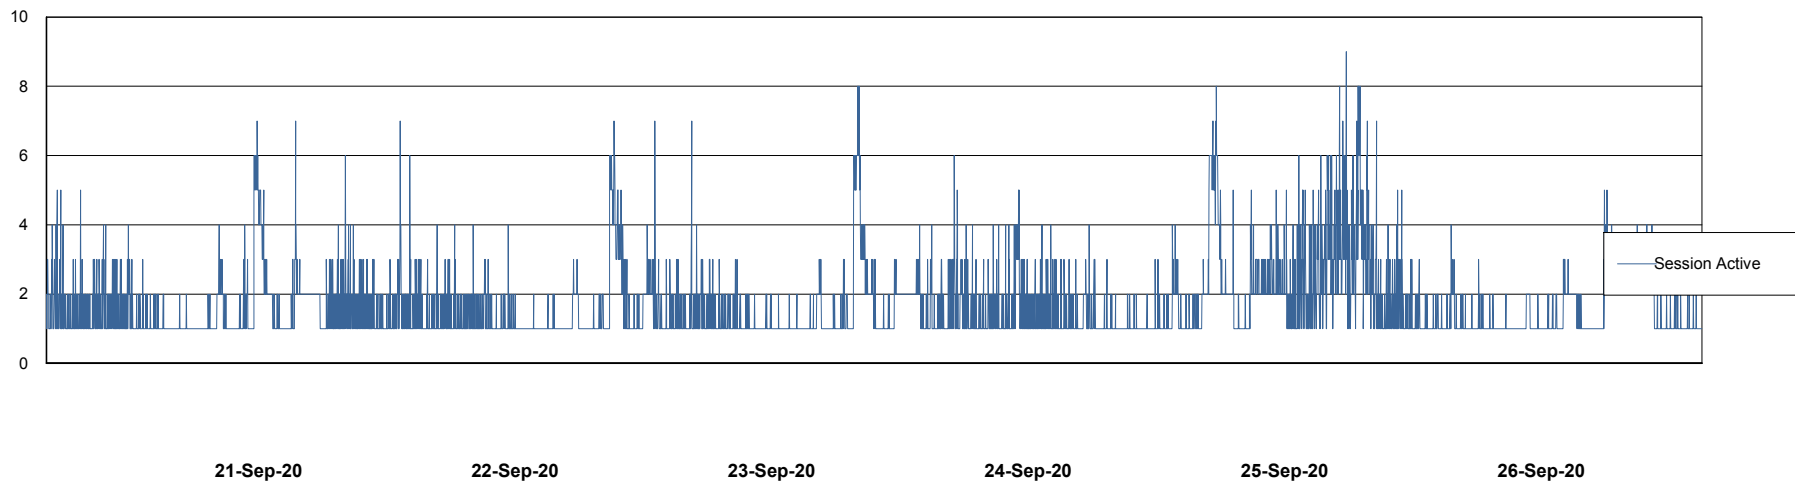

Weekly SLA Customer Report

Customer ELJ Production
Database ID 72

Database Performance ELJDB_PRD_BI

Weekly SLA Customer Report

Customer ELJ Production
Database ID 72

Database Performance ELJDB_Production

Weekly SLA Customer Report