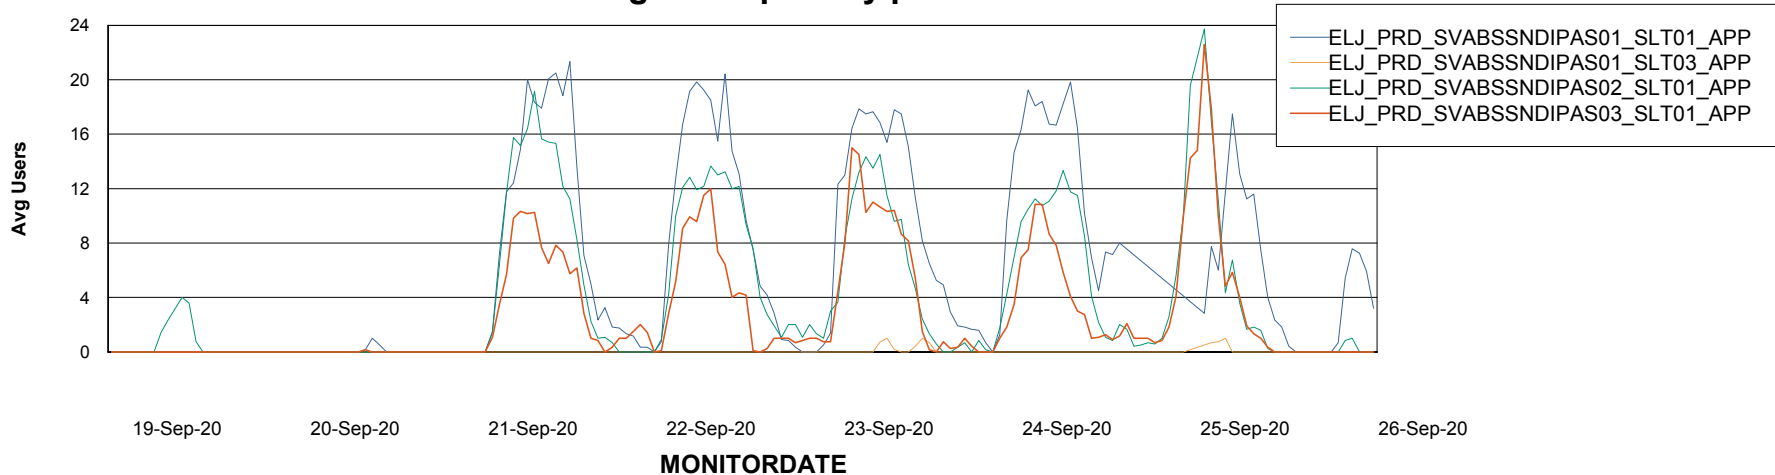

Weekly SLA Customer Report

Customer ELJ Production
Database ID 72

ABSolute Application Server Services

Avg memory used per ABS Server Service

Avg users per day per ABS server

Weekly SLA Customer Report

Customer ELJ Production
Database ID 72