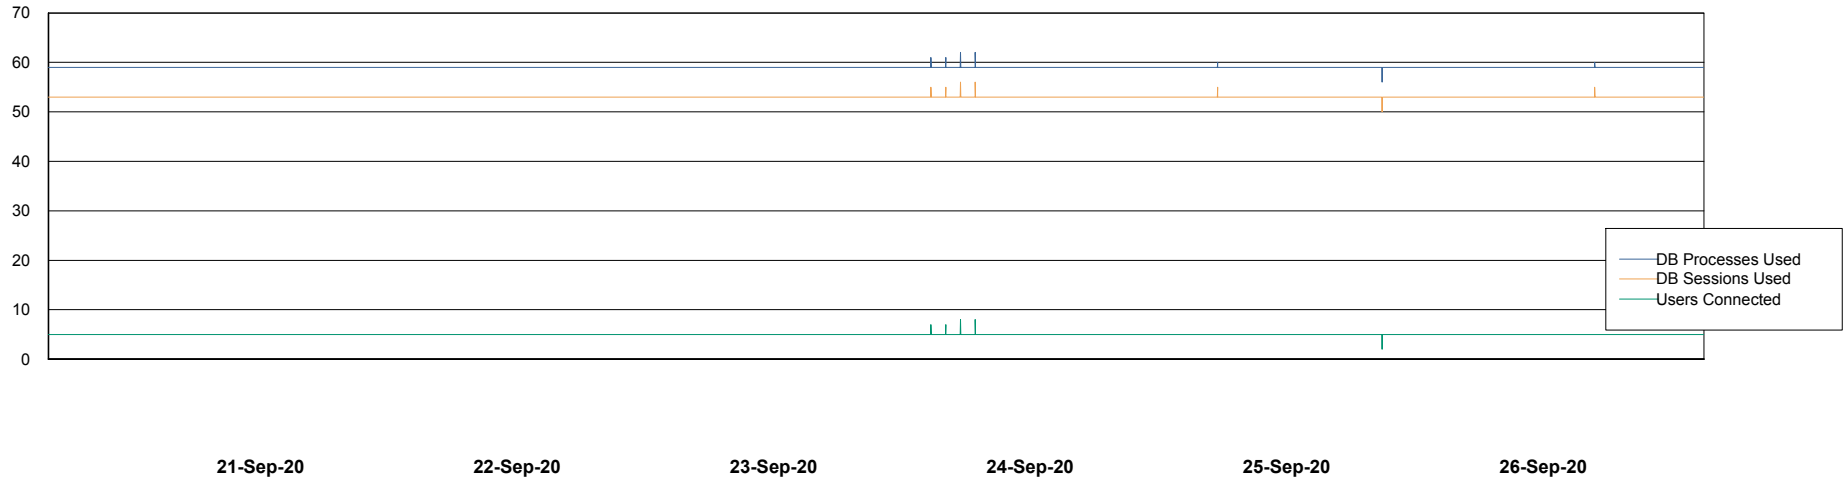

Database Performance ELJDB_Standby