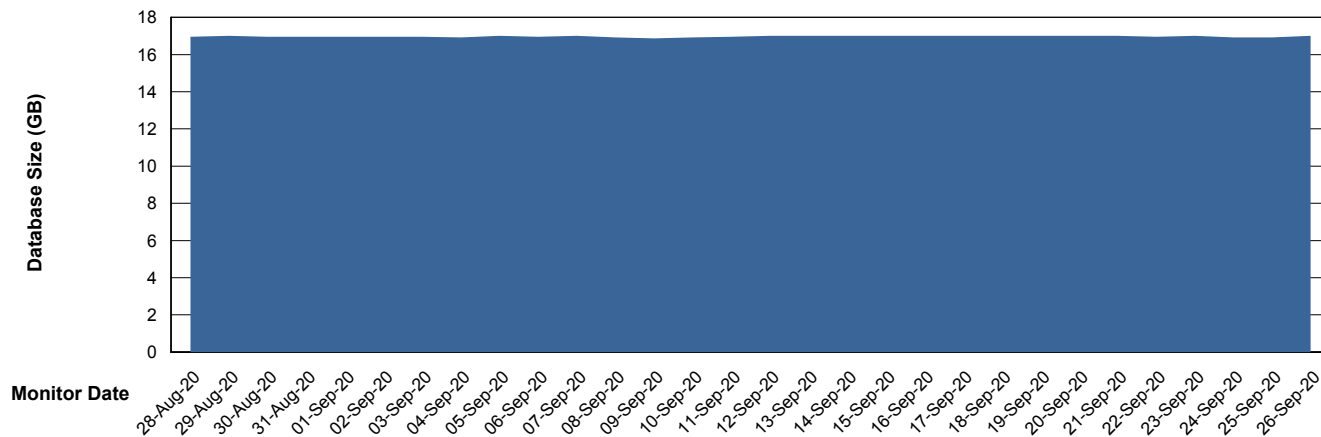

Customer ELJ Production
Database ID 72

Database Performance ELJDB_Standby

Weekly SLA Customer Report

Customer ELJ Production
Database ID 72

DATABASE SIZE ELJDB_PRD_BI

Database growth over last month

DATABASE SIZE ELJDB_Production