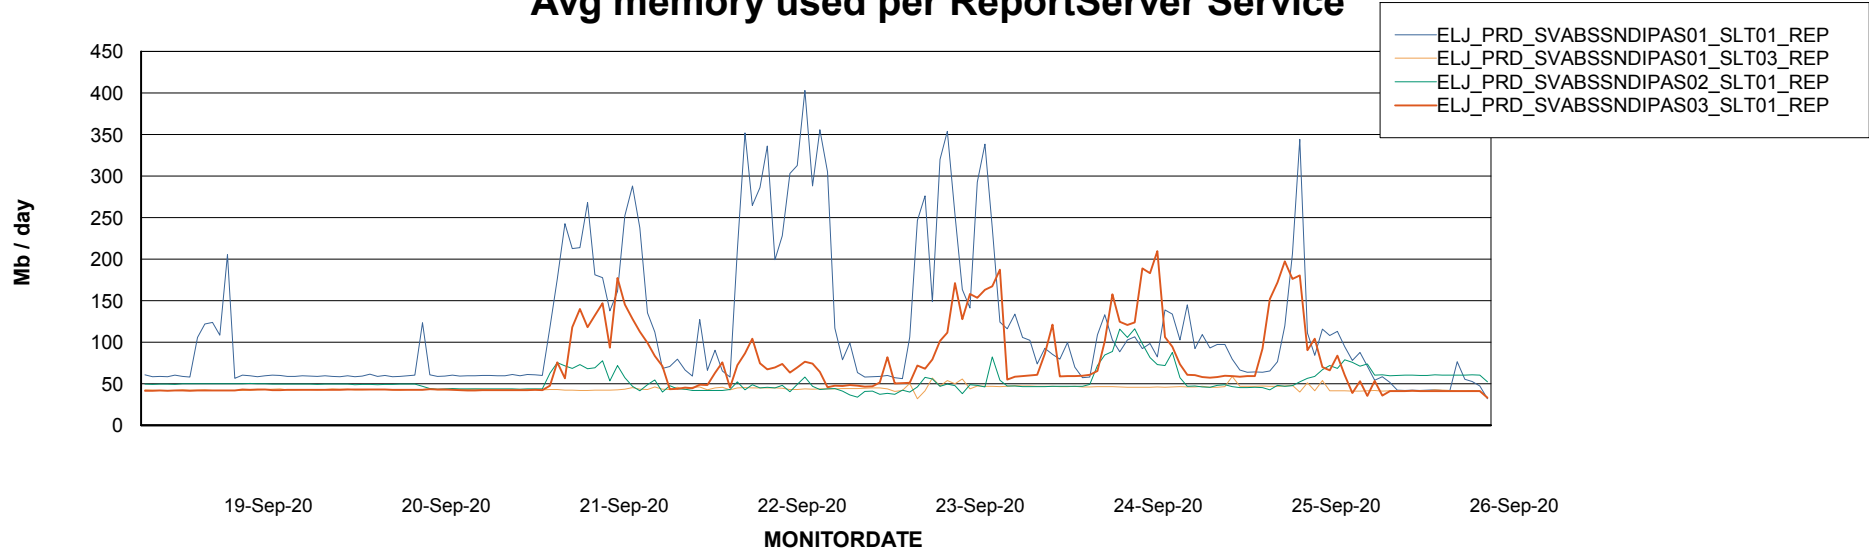

ABSSolute Application ReportServer Services

Avg memory used per ReportServer Service