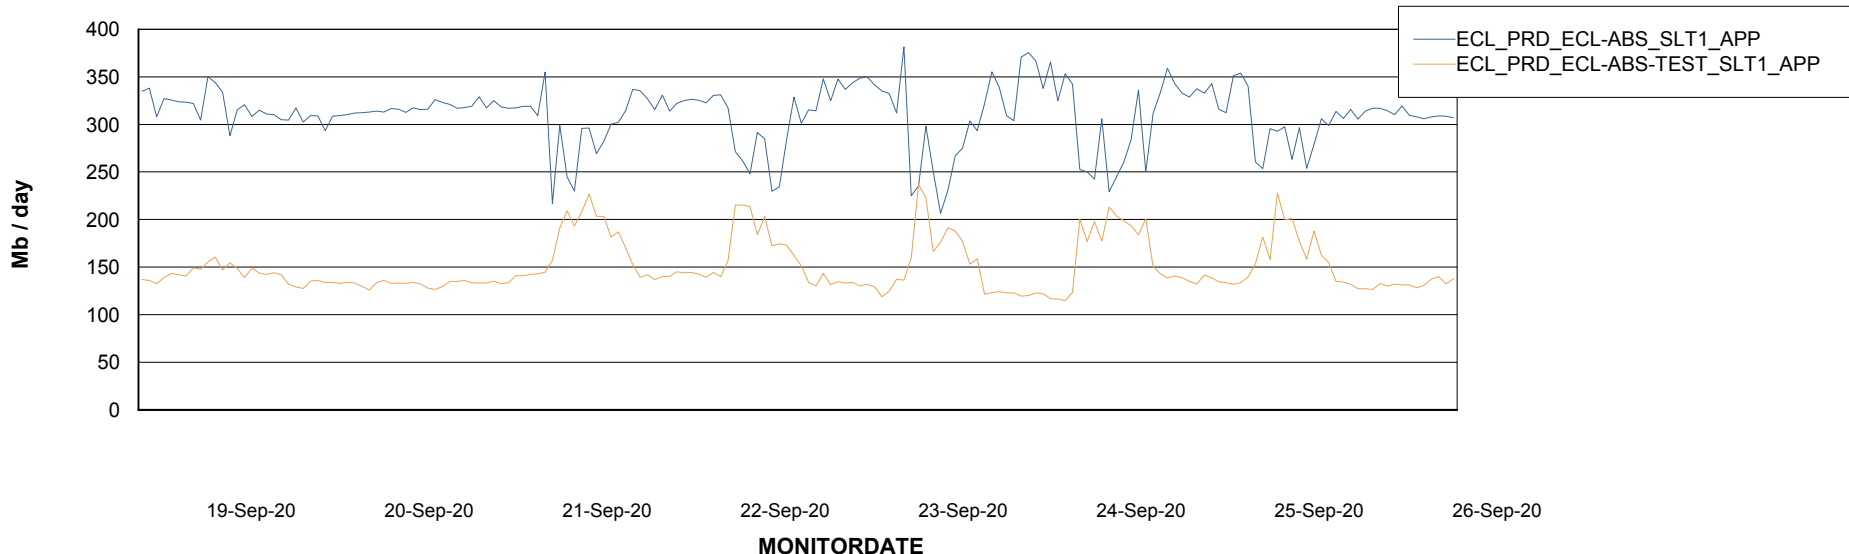

ABSSolute Application Server Services

Avg memory used per ABS Server Service