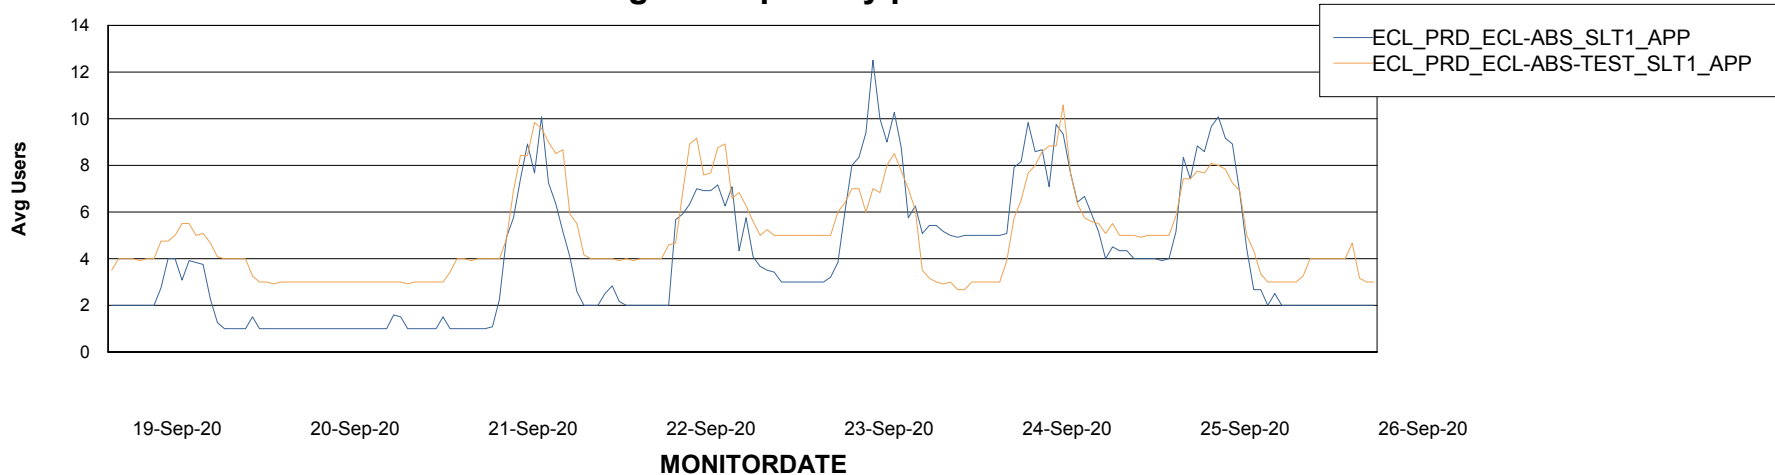

Avg users per day per ABS server