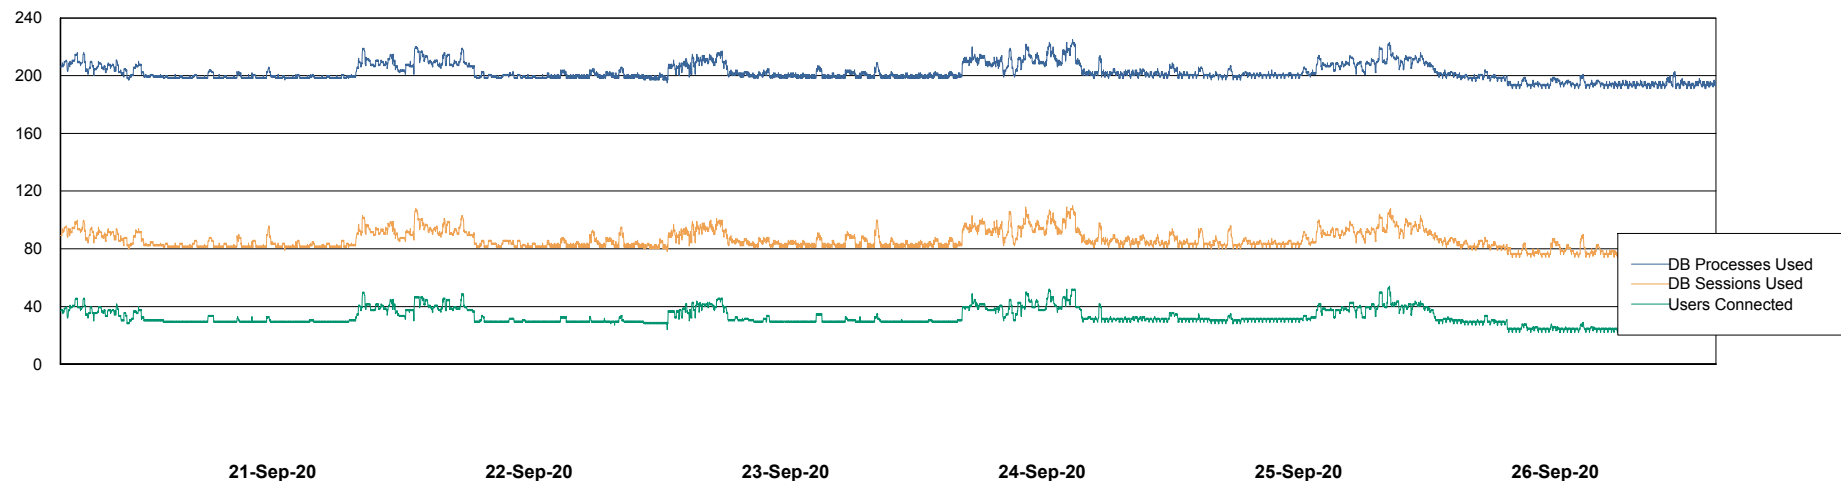

Database Performance ECLDB_Production