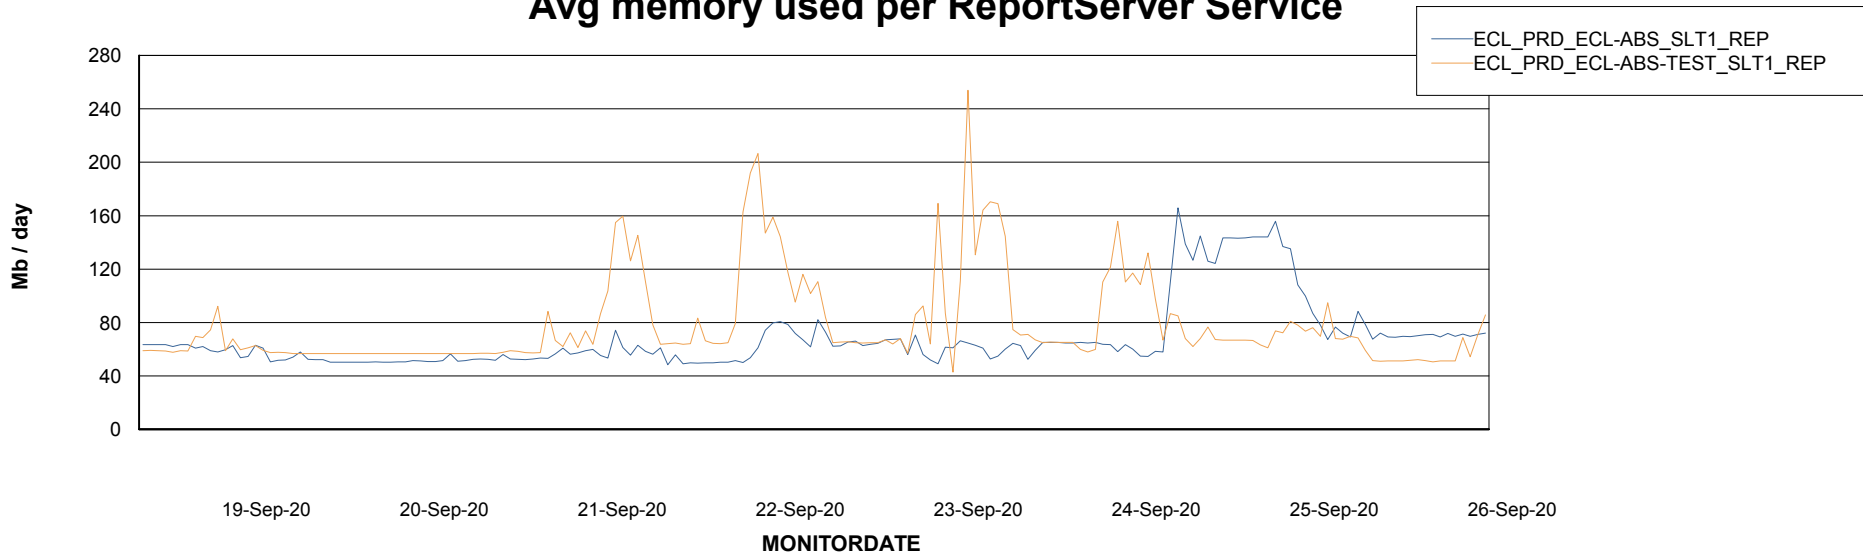

ABSSolute Application ReportServer Services

Avg memory used per ReportServer Service