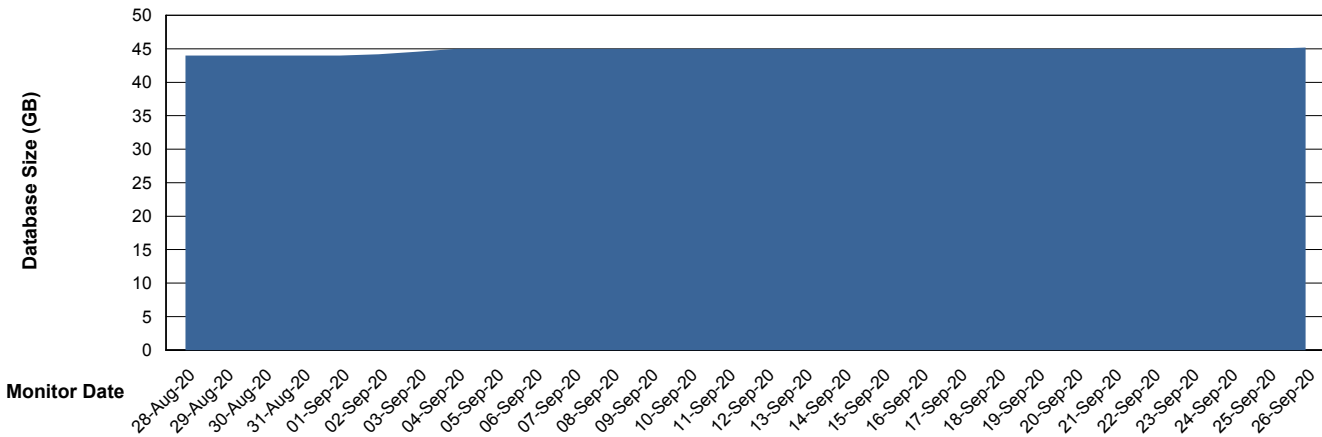

Database growth over last month

Database Tablespace ECLDB_Production

Date	Tablespace Name	Filesize (Gb)	Usedsize (Gb)	Percentage free
26-Sep-20	ABSDATA	49	41	16
	INDX	8	2	75
25-Sep-20	ABSDATA	49	41	16
	INDX	8	2	75
24-Sep-20	ABSDATA	49	41	16
	INDX	8	2	75
23-Sep-20	ABSDATA	49	41	16
	INDX	8	2	75
22-Sep-20	ABSDATA	49	41	16
	INDX	8	2	75
21-Sep-20	ABSDATA	49	41	16
	INDX	8	2	75
20-Sep-20	ABSDATA	49	41	16
	INDX	8	2	75