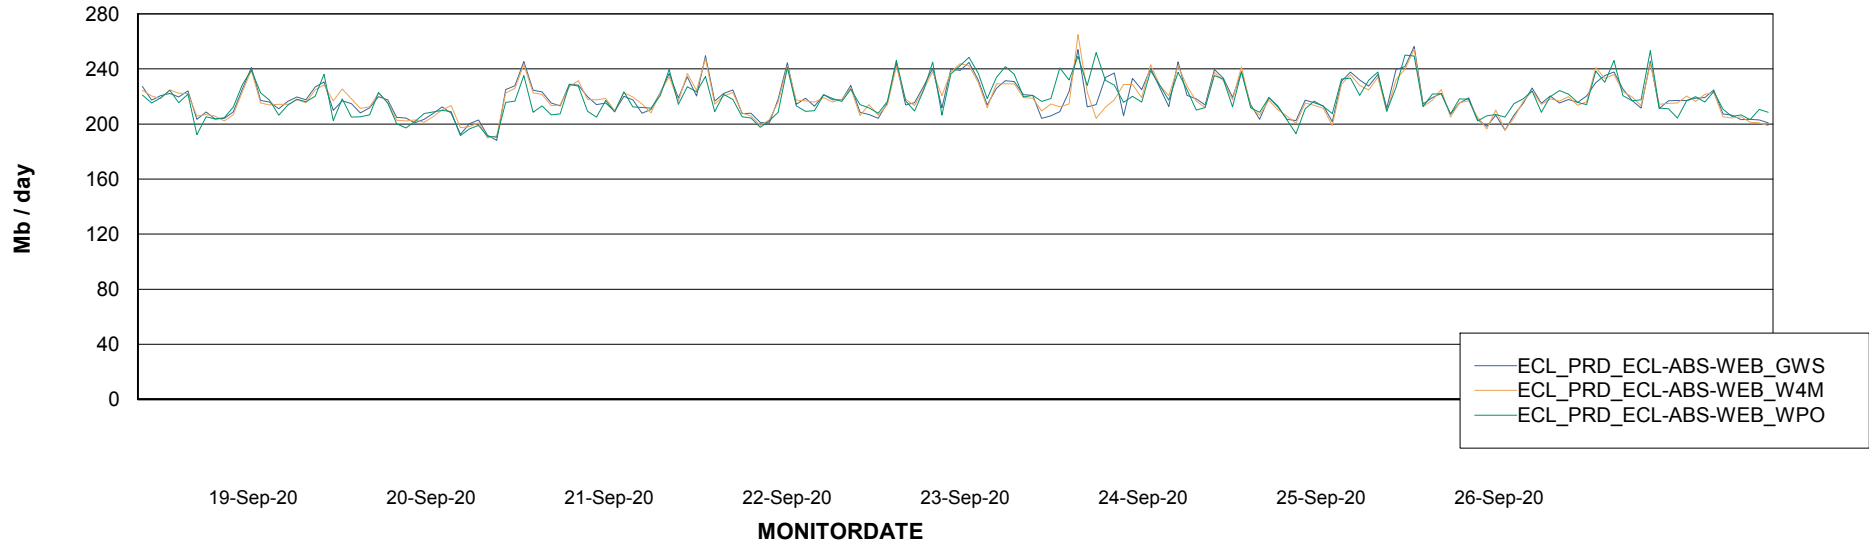

ABSolute Web Component Services

Avg memory used per ABS Web component