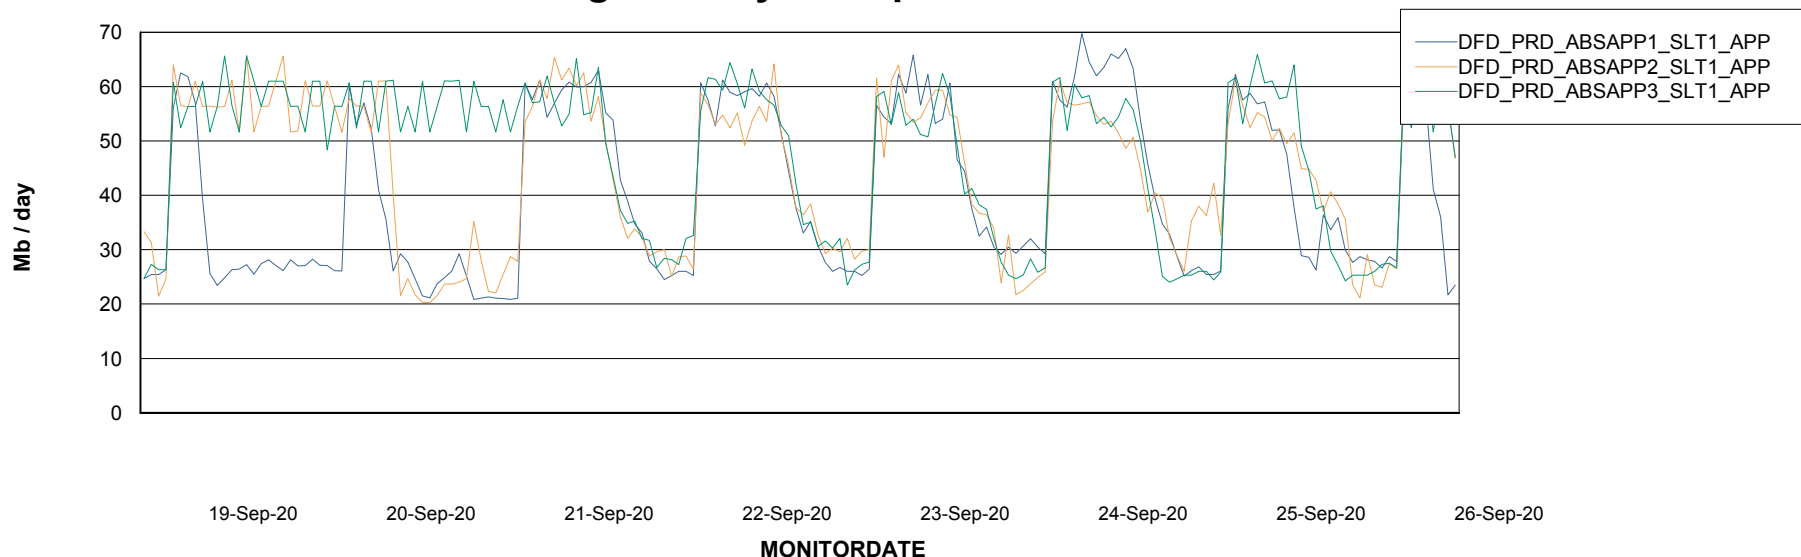

ABSSolute Application Server Services

Avg memory used per ABS Server Service