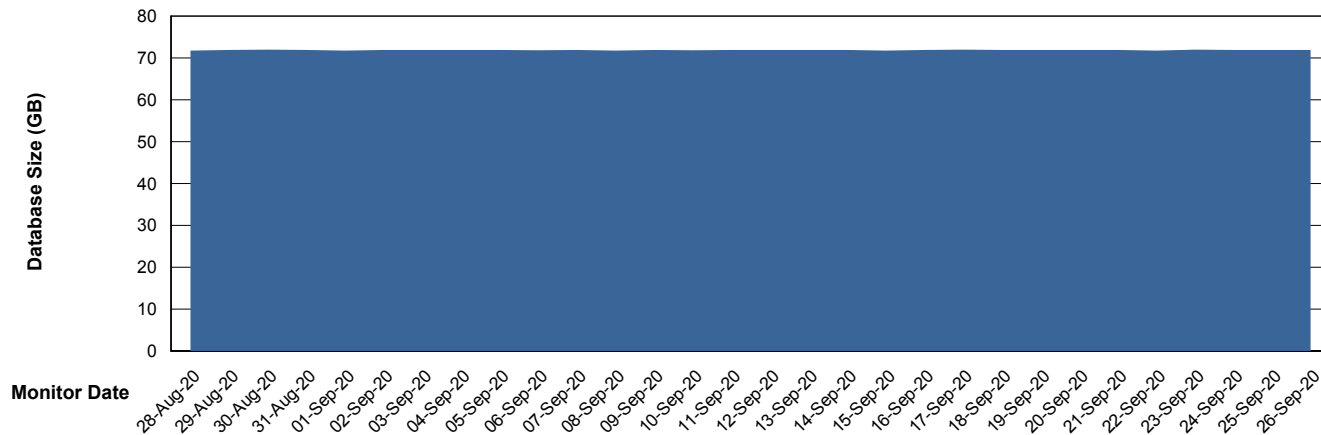

Weekly SLA Customer Report

Customer DFD Production
Database ID 39

DATABASE SIZE DFDDDB_Production

Database growth over last month

DATABASE SIZE DFDDDBI_Production

Database growth over last month

Weekly SLA Customer Report