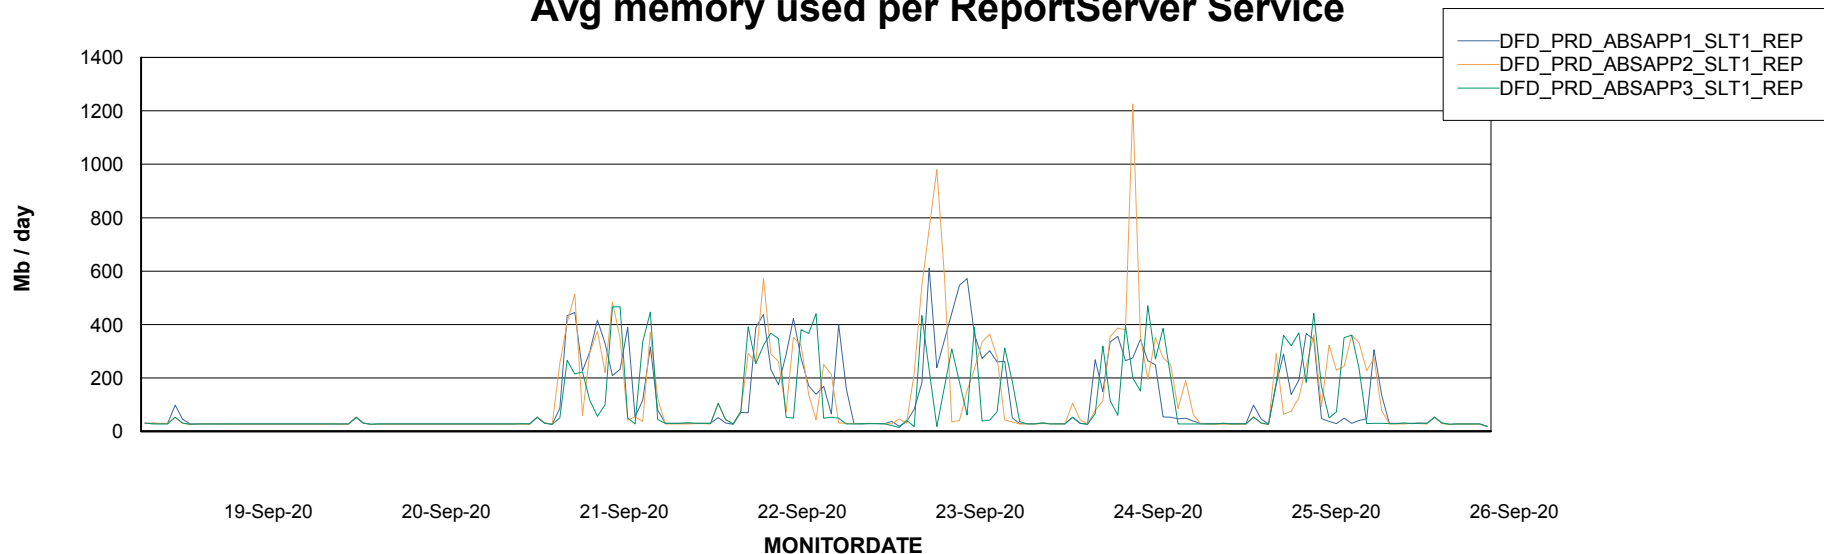

ABSSolute Application ReportServer Services

Avg memory used per ReportServer Service