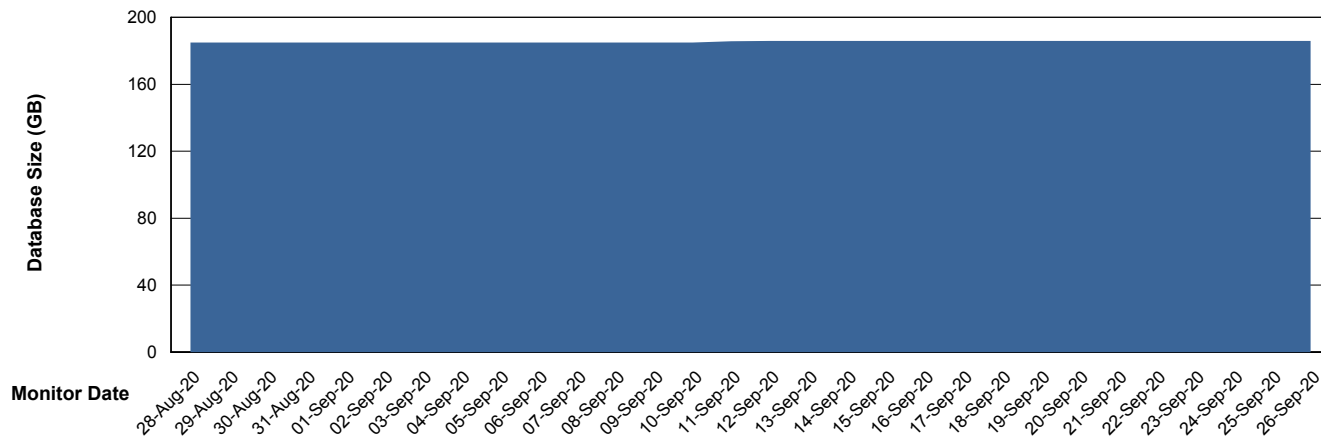

Weekly SLA Customer Report

Customer DFD Production
Database ID 39

Database Performance DFDDDB_Production

Weekly SLA Customer Report

Customer DFD Production
Database ID 39

Database Performance DFDDDBBI_Production

Weekly SLA Customer Report

Customer DFD Production
Database ID 39

DATABASE SIZE DFDDDB_Production

Database growth over last month

DATABASE SIZE DFDDDBI_Production

Database growth over last month

Weekly SLA Customer Report