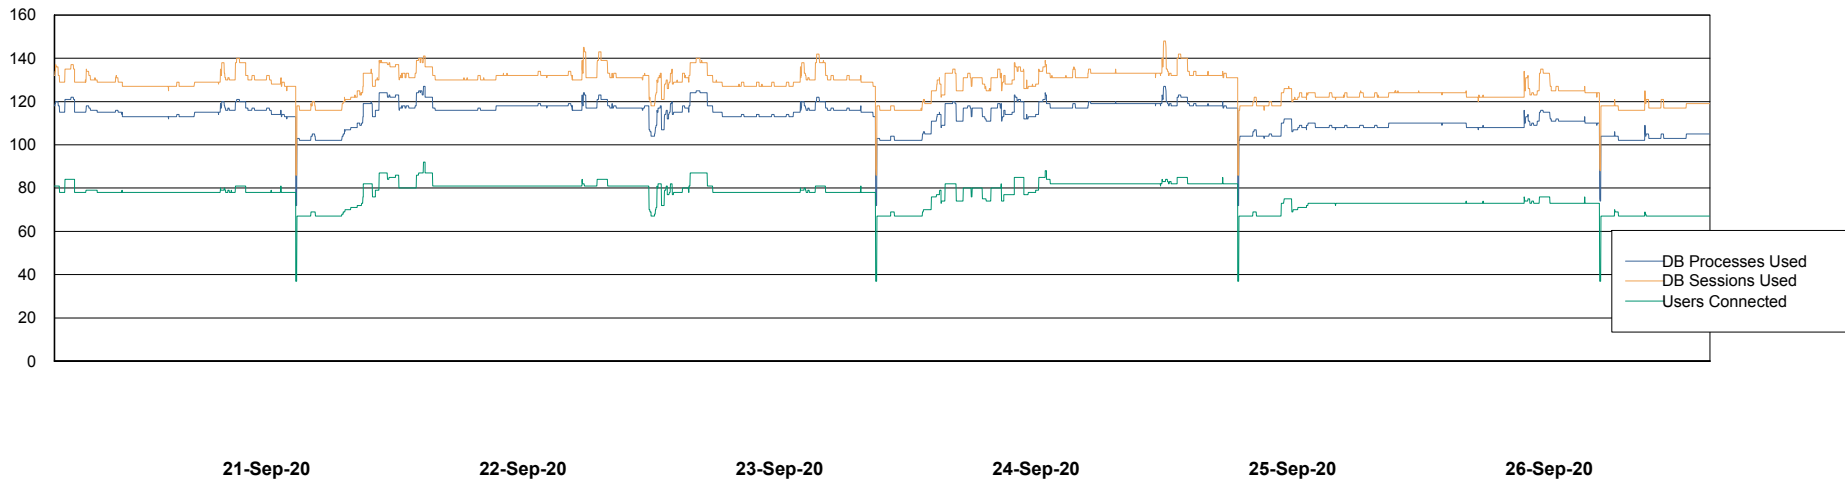

Weekly SLA Customer Report

Customer DFD Production
Database ID 39

Harddisk Usage DFD_PRD_ORACLE1

	Free disk space on c: (%)	Total disk space on c: (Gb)	Free disk space on d: (%)	Total disk space on d: (Gb)	Free disk space on e: (%)	Total disk space on e: (Gb)	Free disk space on f: (%)	Total disk space on f: (Gb)
26-Sep-20	26	78	73	479	28	550	68	800
25-Sep-20	26	78	73	479	27	550	68	800
24-Sep-20	26	78	73	479	28	550	68	800
23-Sep-20	26	78	73	479	28	550	68	800
22-Sep-20	26	78	73	479	28	550	68	800
21-Sep-20	26	78	73	479	27	550	68	800
20-Sep-20	26	78	73	479	28	550	68	800

Weekly SLA Customer Report

Customer DFD Production
Database ID 39

Database Performance DFDDDB_Production

Weekly SLA Customer Report

Customer DFD Production
Database ID 39

Database Performance DFDDDBBI_Production