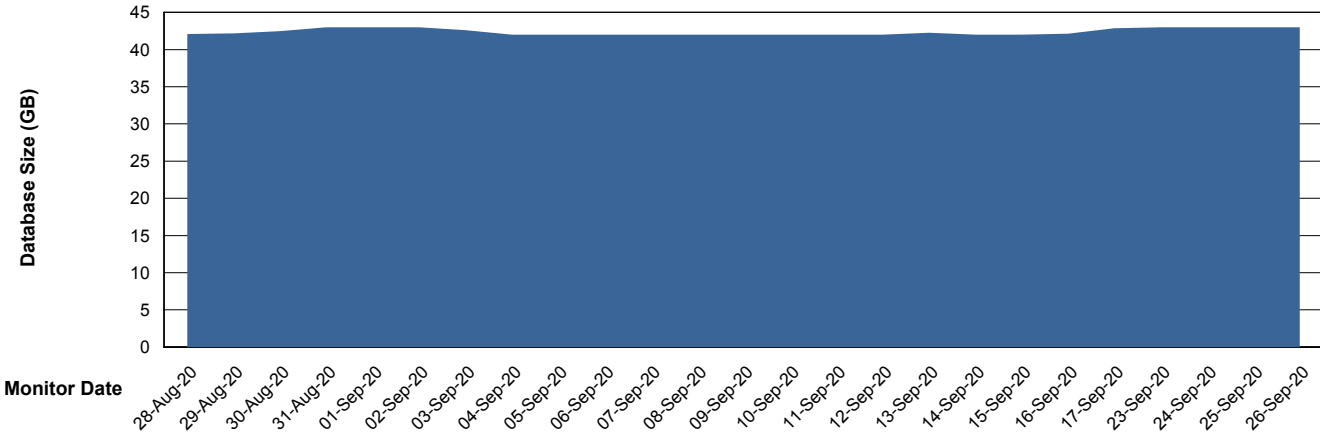

Weekly SLA Customer Report

Customer CIW Production
Database ID 45

Database Performance CIWDB_Production

Weekly SLA Customer Report

Customer CIW Production
Database ID 45

Database Performance CIWDB_Standby

Weekly SLA Customer Report

Customer CIW Production
 Database ID 45

DATABASE SIZE CIWDB_Production

Database growth over last month

Database Tablespace CIWDB_Production

| Date | Tablespace Name | Filesize (Gb) | Usedsize (Gb) | Percentage free |
|-----------|-----------------|---------------|---------------|-----------------|
| 26-Sep-20 | ABSDATA | 44 | 37 | 16 |
| | INDX | 5 | 4 | 20 |
| 25-Sep-20 | ABSDATA | 44 | 37 | 16 |
| | INDX | 5 | 4 | 20 |
| 24-Sep-20 | ABSDATA | 44 | 37 | 16 |
| | INDX | 5 | 4 | 20 |
| 23-Sep-20 | ABSDATA | 44 | 37 | 16 |
| | INDX | 5 | 4 | 20 |