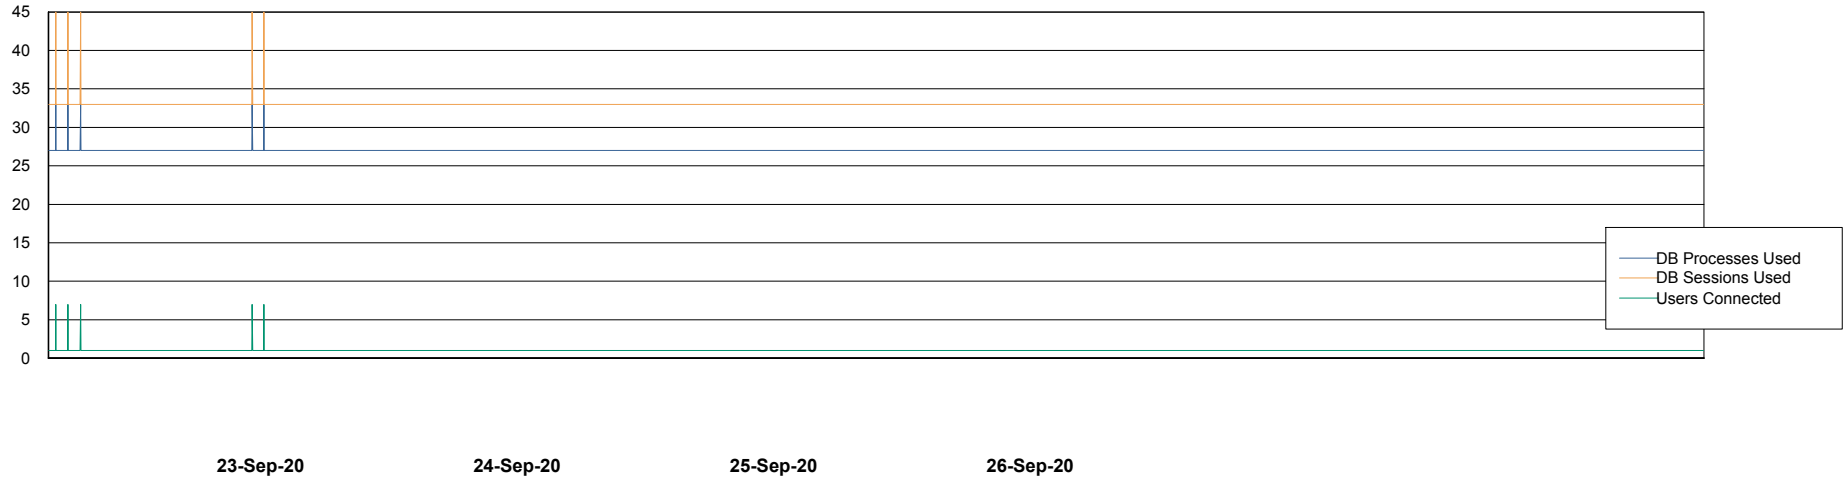

Weekly SLA Customer Report

Customer CIW Production
Database ID 45

Database Performance CIWDB_Production

Weekly SLA Customer Report

Customer CIW Production
Database ID 45

Database Performance CIWDB_Standby

Weekly SLA Customer Report