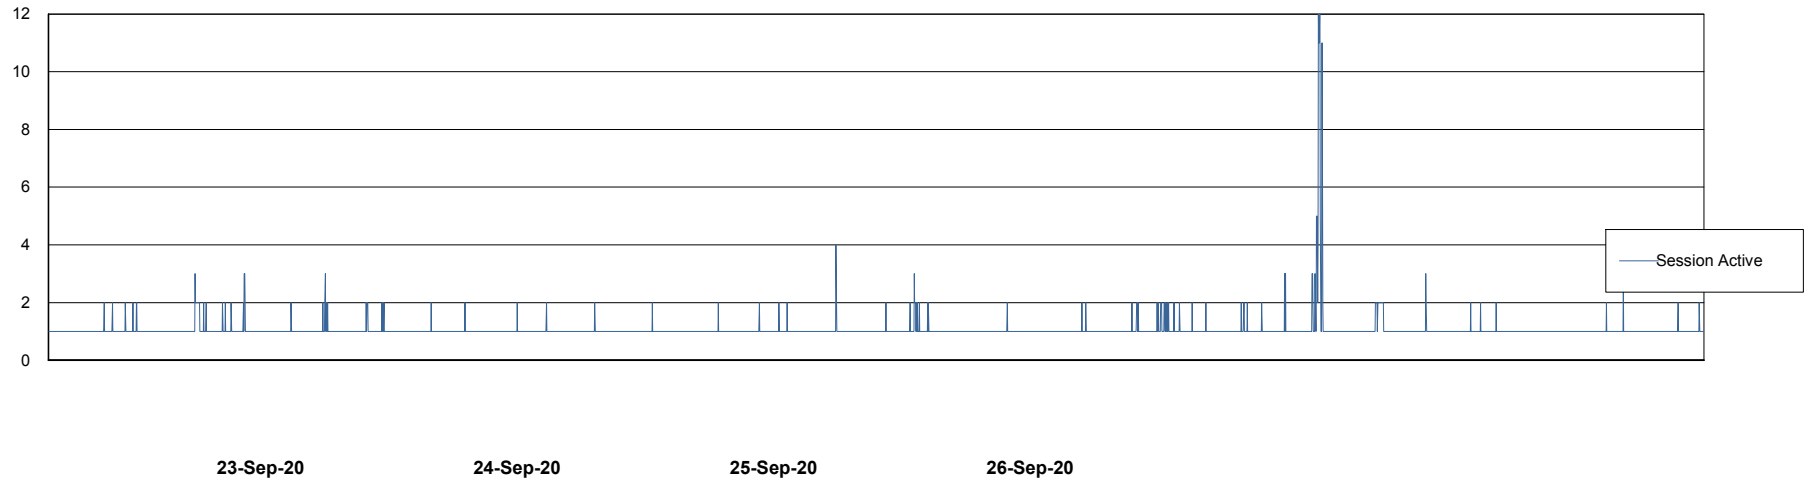

Database Performance CIWDB_Production