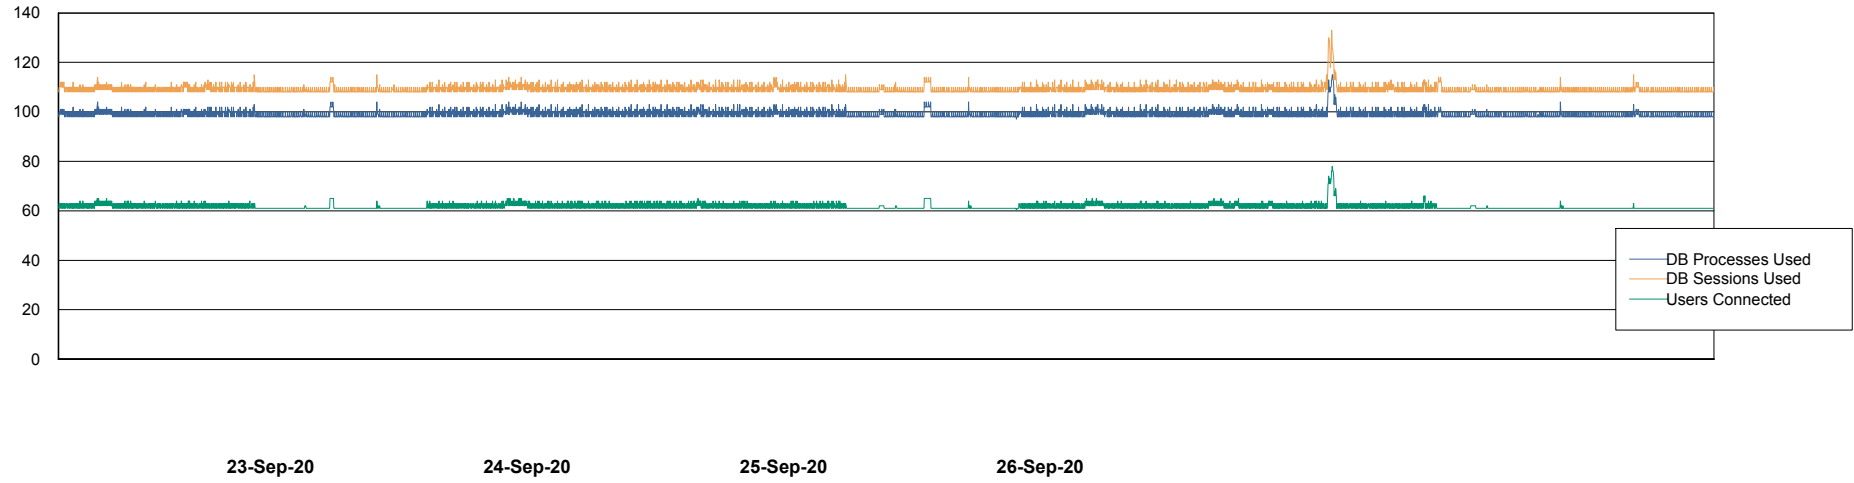

Database Performance CIWDB_Production