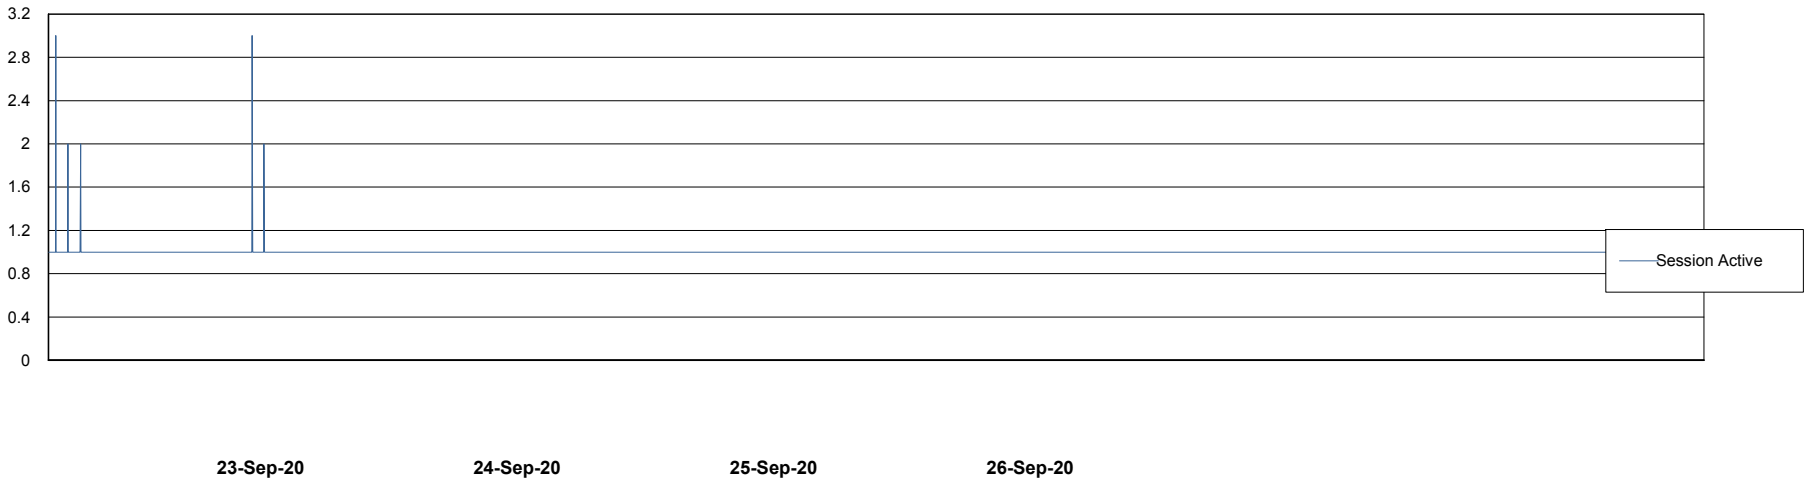

Weekly SLA Customer Report

Customer CIW Production
Database ID 45

Database Performance CIWDB_Production

Weekly SLA Customer Report

Customer CIW Production
Database ID 45

Database Performance CIWDB_Standby

Weekly SLA Customer Report