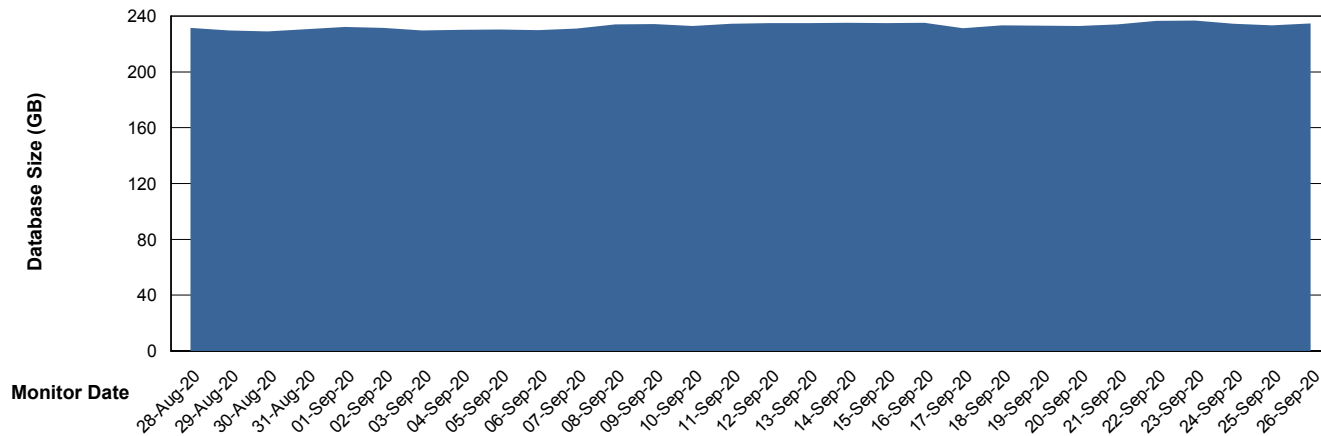

Weekly SLA Customer Report

Customer BNL_Production
Database ID 83

Database Performance BNLDB_FUT_Standby

Weekly SLA Customer Report

Customer BNL_Production
Database ID 83

Database Performance BNLDB_Production

Weekly SLA Customer Report

Customer BNL_Production
 Database ID 83

DATABASE SIZE BNLDB_FUT_FutureLive

Database growth over last month

DATABASE SIZE BNLDB_Production

Database growth over last month

Weekly SLA Customer Report