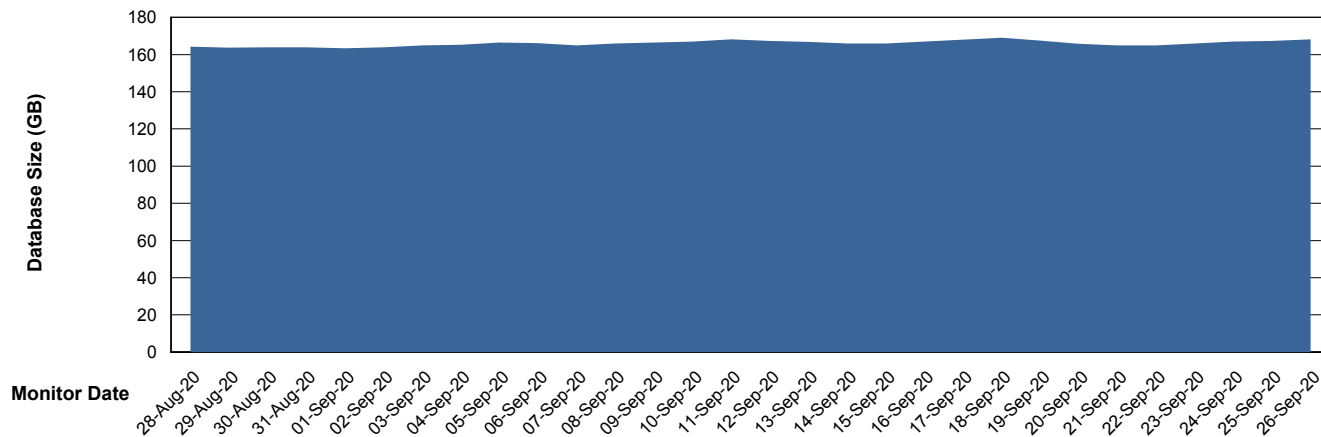

Weekly SLA Customer Report

Customer BNL_Production
Database ID 83

Database Performance BNLDB_FUT_Standby

Weekly SLA Customer Report

Customer BNL_Production
Database ID 83

Database Performance BNLDB_Production

Weekly SLA Customer Report

Customer BNL_Production
 Database ID 83

DATABASE SIZE BNLDB_FUT_FutureLive

Database growth over last month

DATABASE SIZE BNLDB_Production

Database growth over last month

Weekly SLA Customer Report