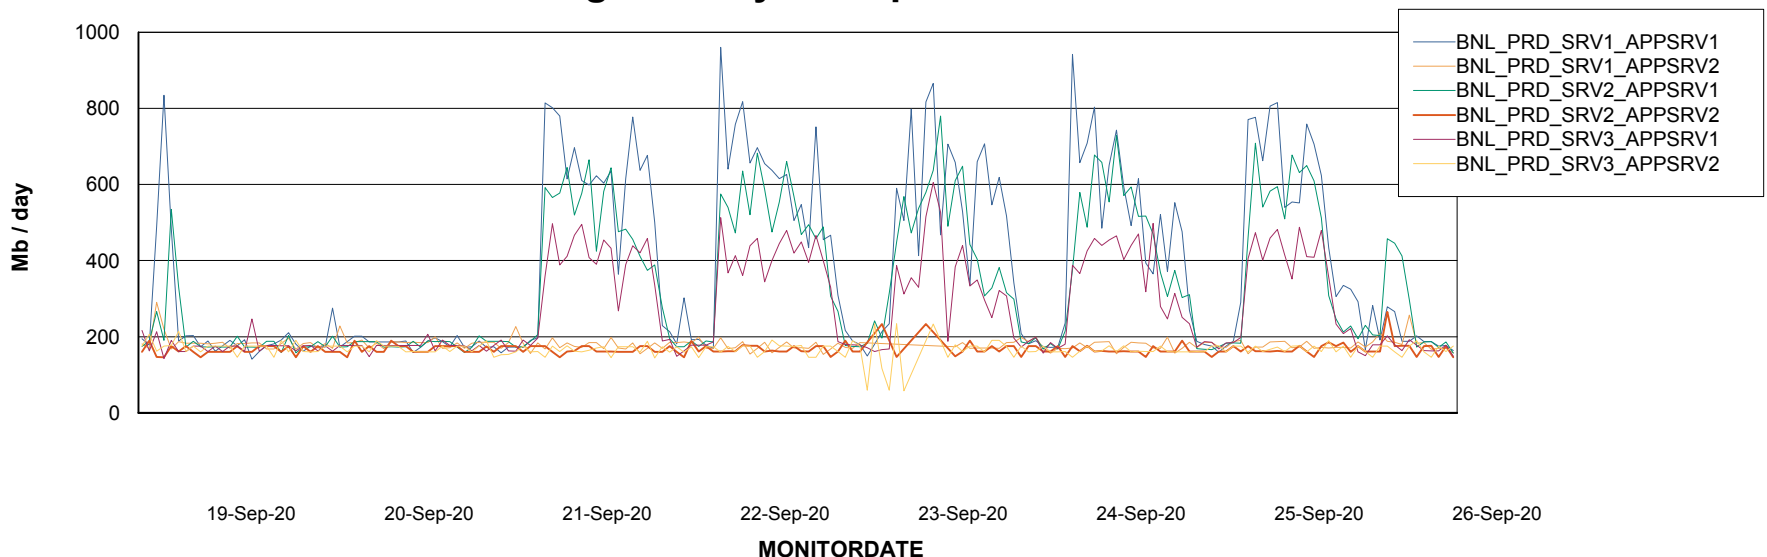

Standby Database Health BNL_Production

Recovery lag for last 7 days

Weekly SLA Customer Report

Customer BNL_Production
Database ID 83

ABSSolute Application Server Services

Avg memory used per ABS Server Service