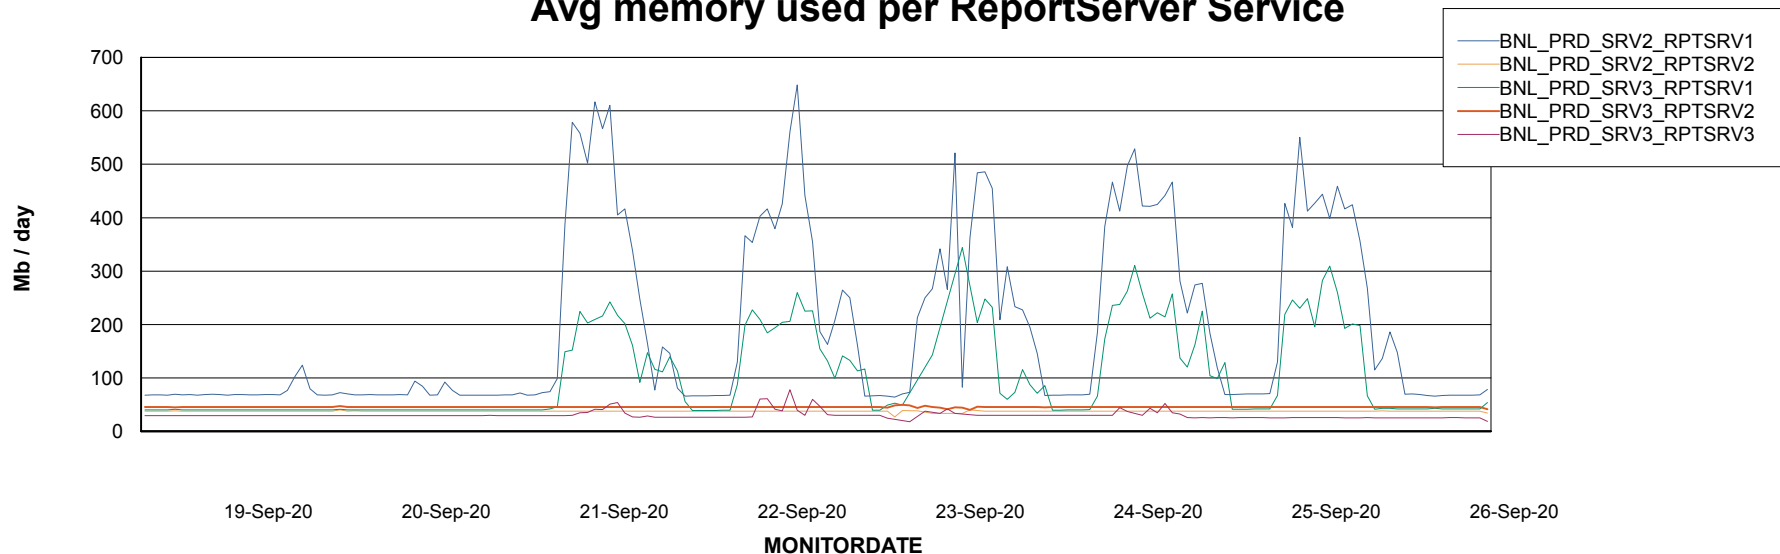

Avg users per day per ABS server

Weekly SLA Customer Report

Customer BNL_Production
 Database ID 83

ABSSolute Web Component Services

Avg memory used per ReportServer Service

Disaster per ABS component