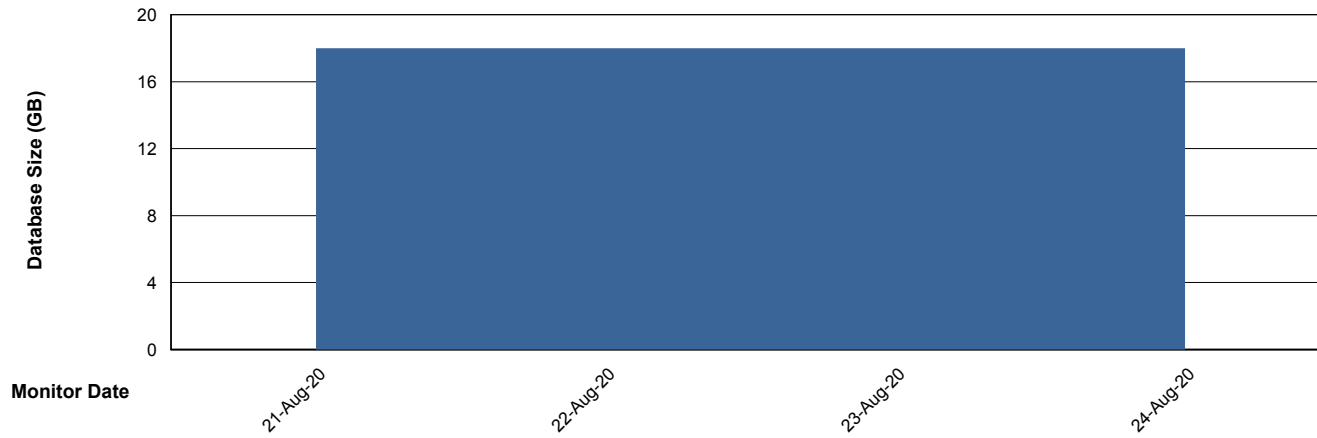

Weekly SLA Customer Report

Customer WBL_Production
Database ID 40

DATABASE SIZE WBLDB_Production

Database growth over last month

Weekly SLA Customer Report

Customer WBL_Production
Database ID 40

Standby Database Health WBL_Production

Recovery lag for last 7 days