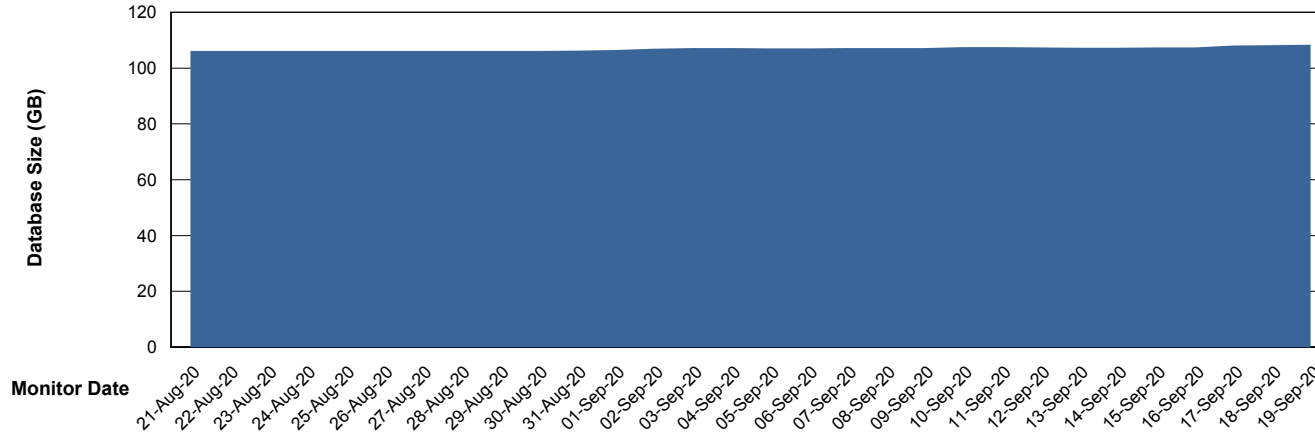

Weekly SLA Customer Report

Customer VOS_Production
Database ID 68

Database Performance VOSDB_Standby

Weekly SLA Customer Report

Customer VOS_Production
Database ID 68

DATABASE SIZE VOSBIDB_Production

Database growth over last month