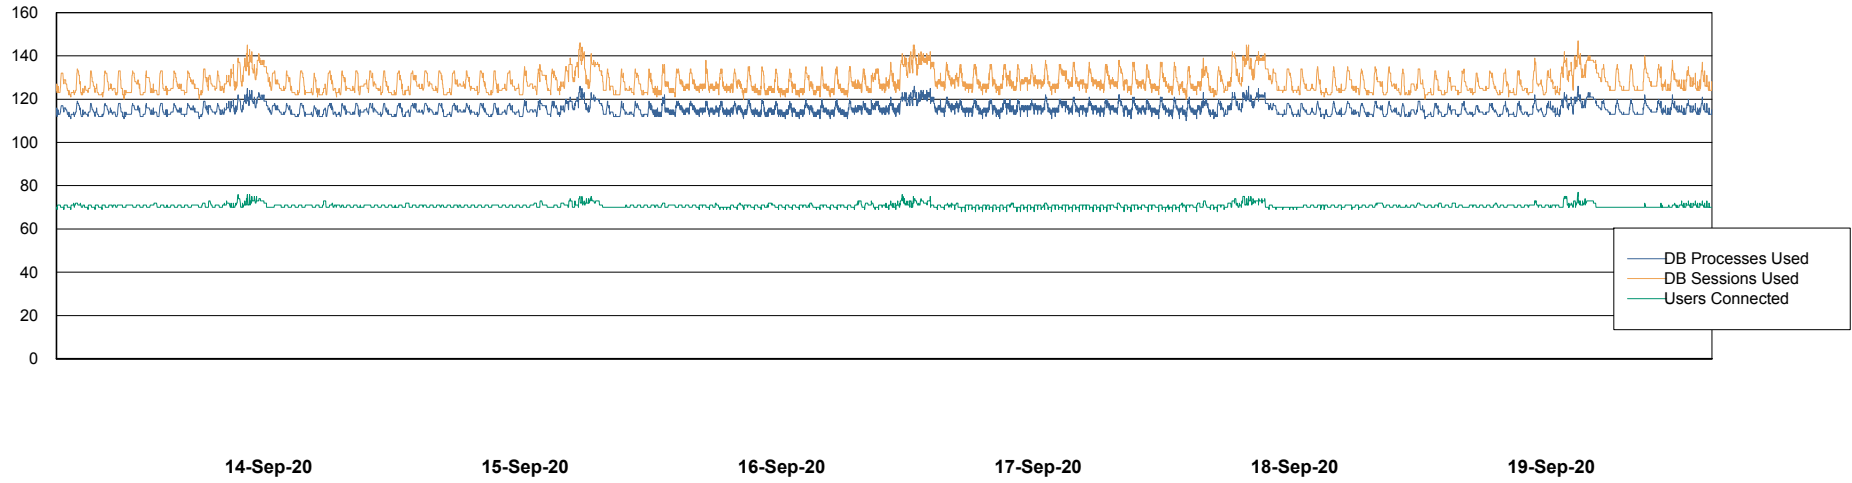

Database Performance VOSBIDB_Production