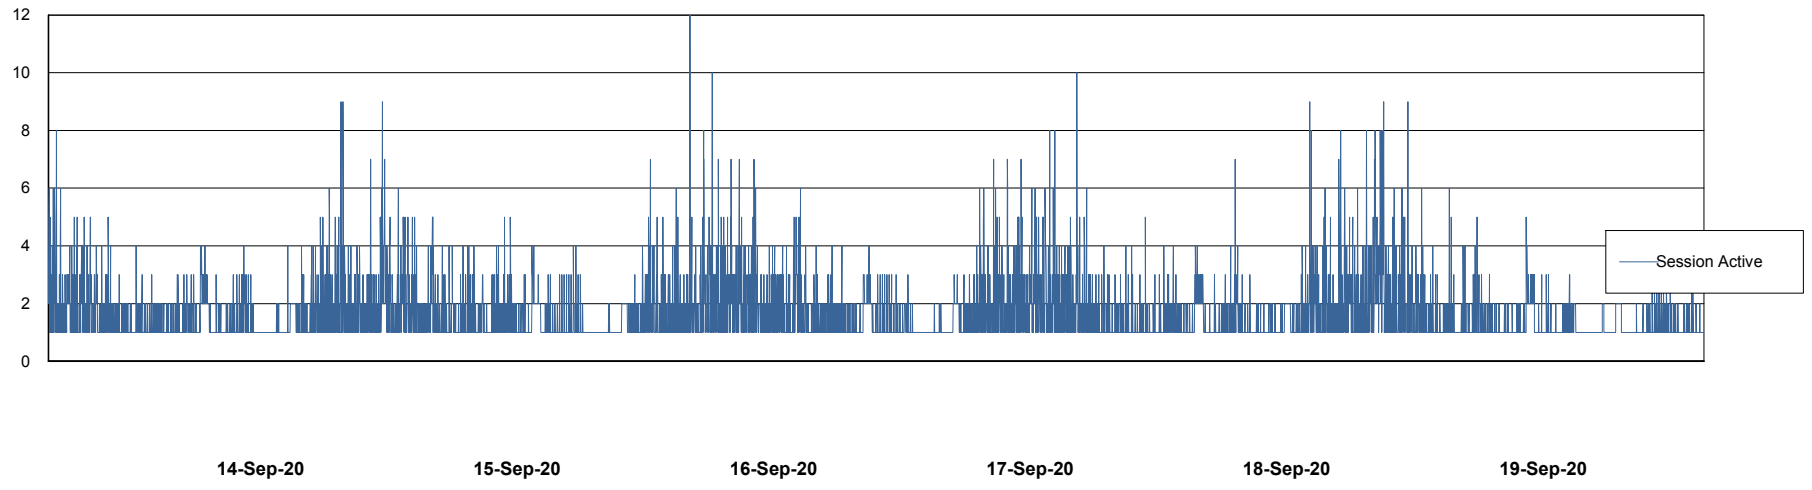

Weekly SLA Customer Report

Customer VOS_Production
Database ID 68

Database Performance VOSBIDB_Production

Weekly SLA Customer Report

Customer VOS_Production
Database ID 68

Database Performance VOSDB_Production

Weekly SLA Customer Report

Customer VOS_Production
Database ID 68

Database Performance VOSDB_Standby

Weekly SLA Customer Report

Customer VOS_Production
Database ID 68

DATABASE SIZE VOSBIDB_Production

Database growth over last month