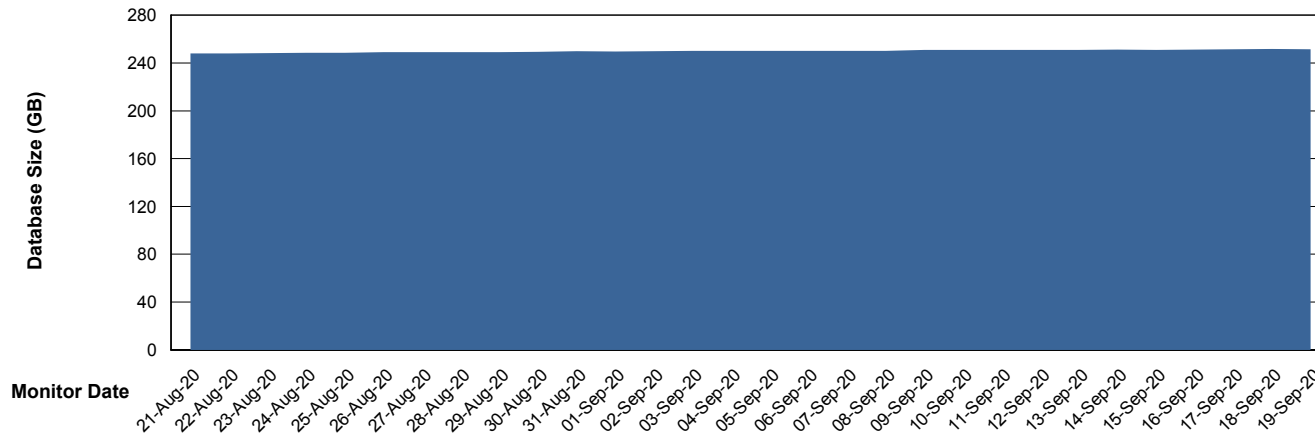

DATABASE SIZE VOSDB_Production

Database growth over last month