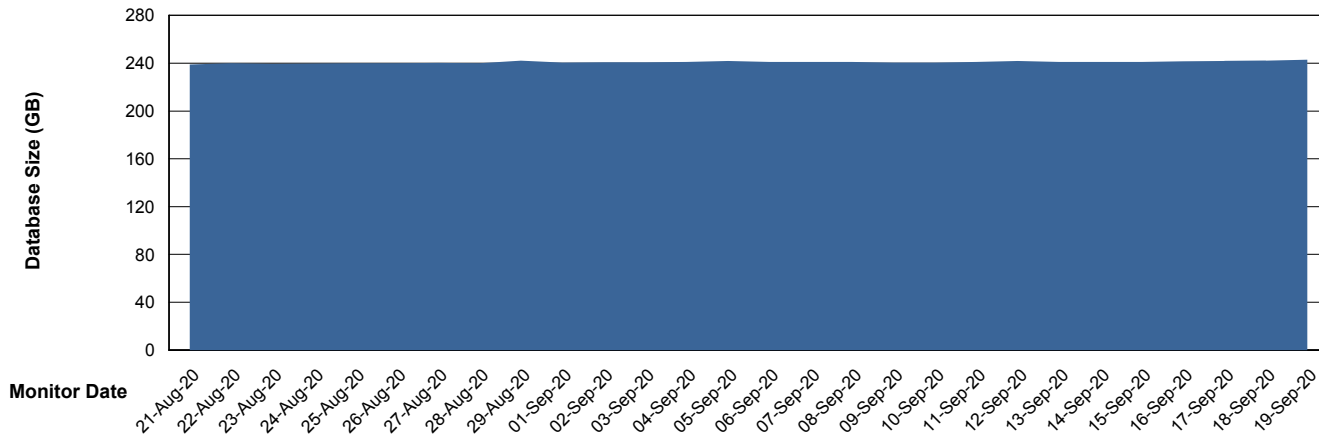

Weekly SLA Customer Report

Customer VEN_Production
Database ID 35

Database Performance VENDB_BI

Weekly SLA Customer Report

Customer VEN_Production
Database ID 35

DATABASE SIZE ABSVEN06 Primary DB 2019

Database growth over last month

DATABASE SIZE VENDB_BI

Database growth over last month

Weekly SLA Customer Report

Customer VEN_Production
Database ID 35

Database Tablespace ABSVEN06 Primary DB 2019

Date	Tablespace Name	Filesize (Gb)	Usedsize (Gb)	Percentage free
19-Sep-20	ABSDATA	150	121	19
	INDX	136	112	18
18-Sep-20	ABSDATA	150	120	20
	INDX	136	112	18
17-Sep-20	ABSDATA	150	120	20
	INDX	136	112	18
16-Sep-20	ABSDATA	150	120	20
	INDX	136	112	18
15-Sep-20	ABSDATA	150	120	20
	INDX	136	112	18
14-Sep-20	ABSDATA	150	120	20
	INDX	136	112	18
13-Sep-20	ABSDATA	150	120	20
	INDX	136	112	18