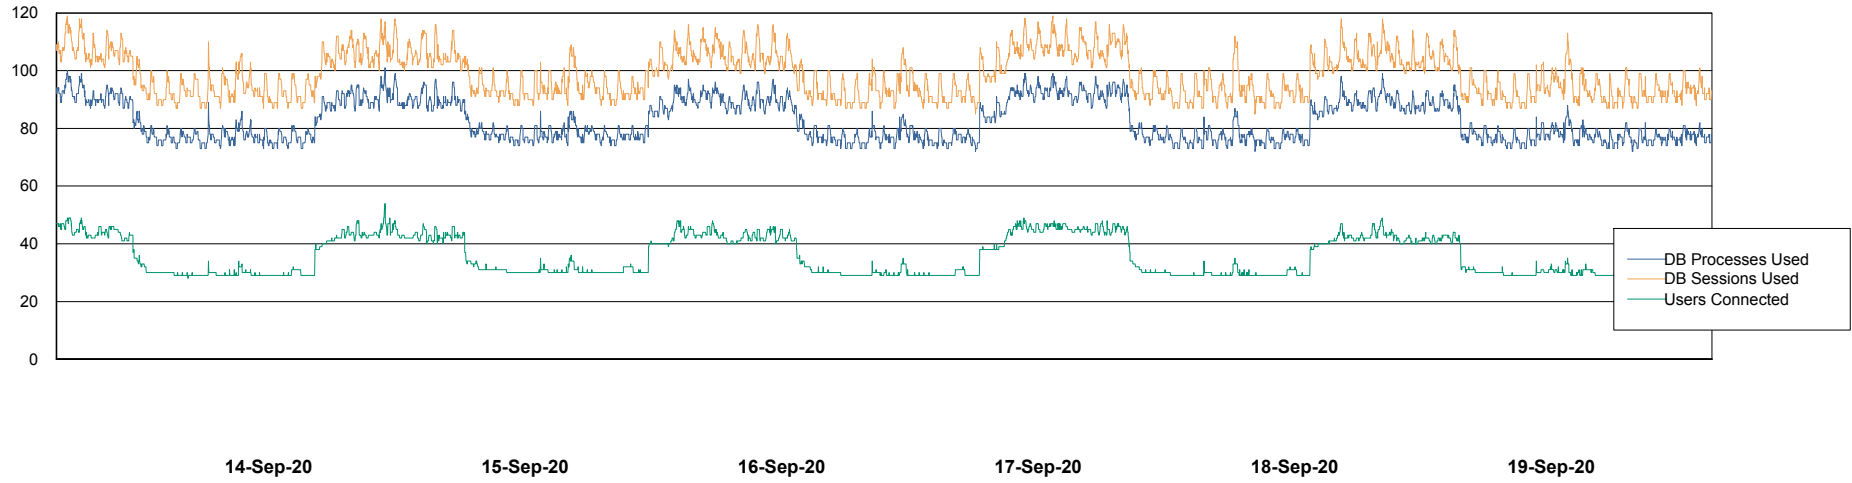

Database Performance ABSVEN06 Primary DB 2019