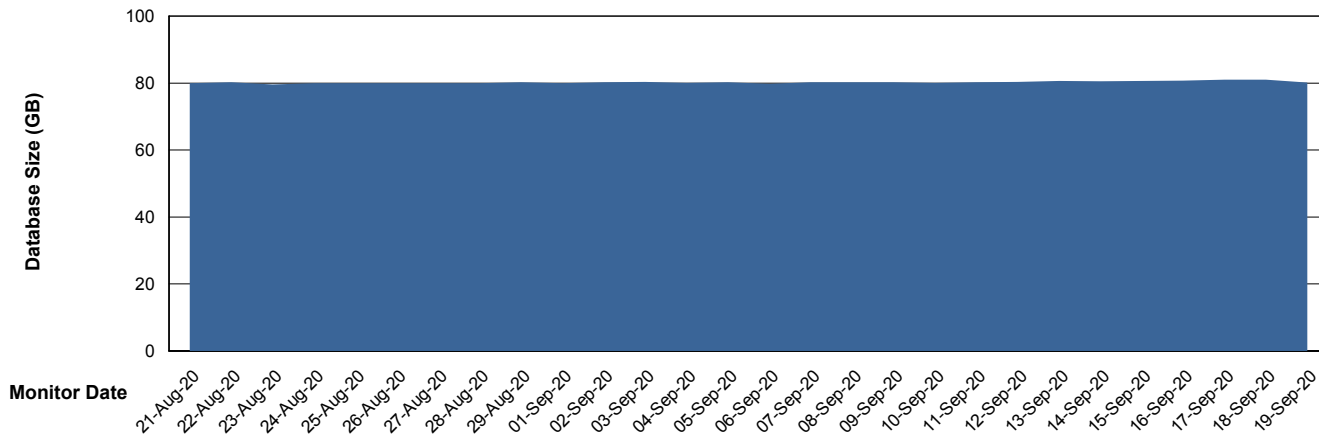

Weekly SLA Customer Report

Customer VEN_Production
Database ID 35

Database Performance VENDB_BI

Weekly SLA Customer Report

Customer VEN_Production
Database ID 35

DATABASE SIZE ABSVEN06 Primary DB 2019

Database growth over last month

DATABASE SIZE VENDB_BI

Database growth over last month

Weekly SLA Customer Report

Customer VEN_Production
Database ID 35

Database Tablespace ABSVEN06 Primary DB 2019

Date	Tablespace Name	Filesize (Gb)	Usedsize (Gb)	Percentage free
19-Sep-20	ABSDATA	150	121	19
	INDX	136	112	18
18-Sep-20	ABSDATA	150	120	20
	INDX	136	112	18
17-Sep-20	ABSDATA	150	120	20
	INDX	136	112	18
16-Sep-20	ABSDATA	150	120	20
	INDX	136	112	18
15-Sep-20	ABSDATA	150	120	20
	INDX	136	112	18
14-Sep-20	ABSDATA	150	120	20
	INDX	136	112	18
13-Sep-20	ABSDATA	150	120	20
	INDX	136	112	18