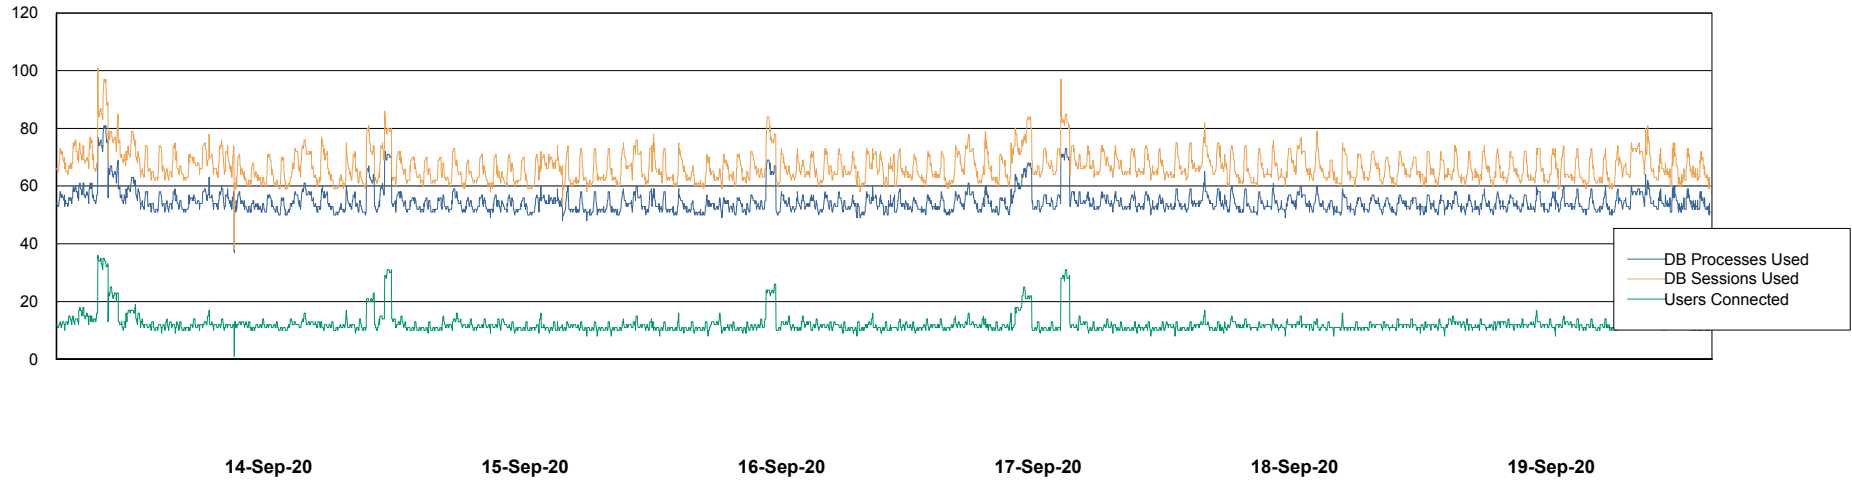

Database Performance VENDB_BI