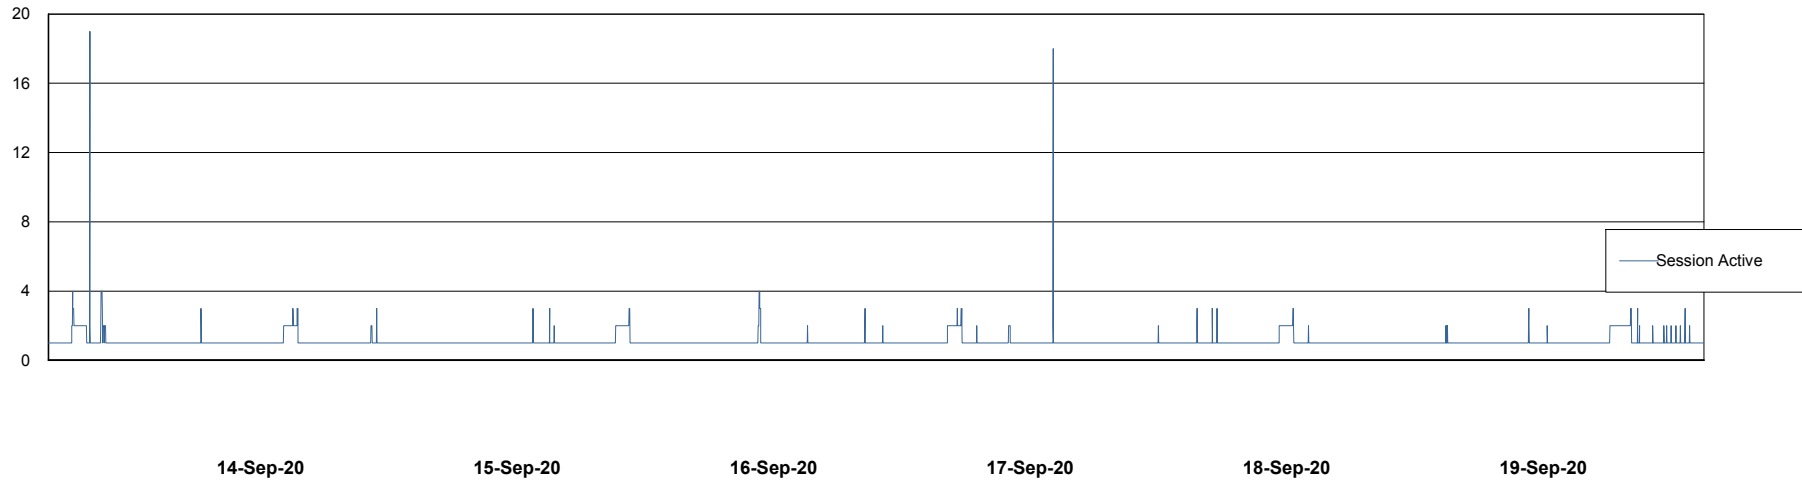

Weekly SLA Customer Report

Customer VEN_Production
Database ID 35

Database Performance ABSVEN06 Primary DB 2019

Weekly SLA Customer Report

Customer VEN_Production
Database ID 35

Database Performance ABSVEN07 Standby DB 2019

Weekly SLA Customer Report

Customer VEN_Production
Database ID 35

Database Performance VENDB_BI

Weekly SLA Customer Report

Customer VEN_Production
Database ID 35

DATABASE SIZE ABSVEN06 Primary DB 2019

Database growth over last month