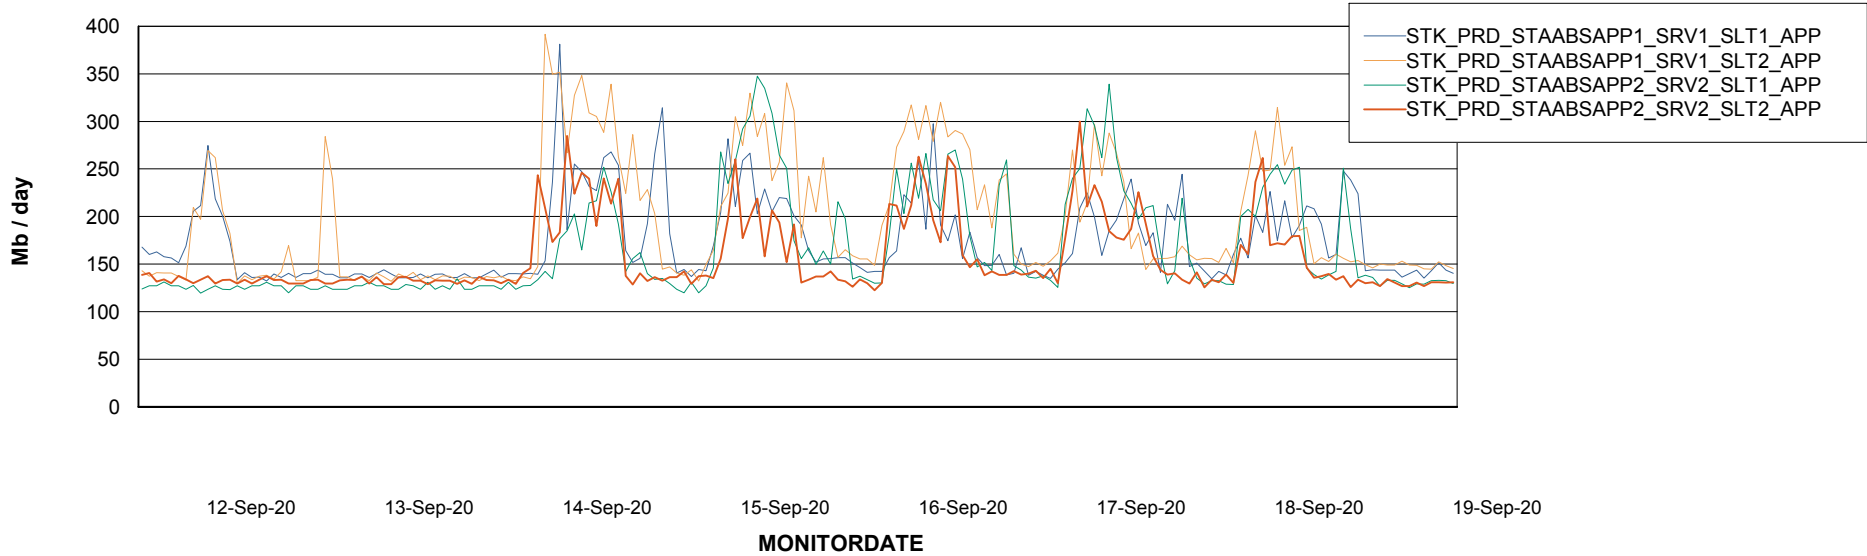

ABSSolute Application Server Services

Avg memory used per ABS Server Service