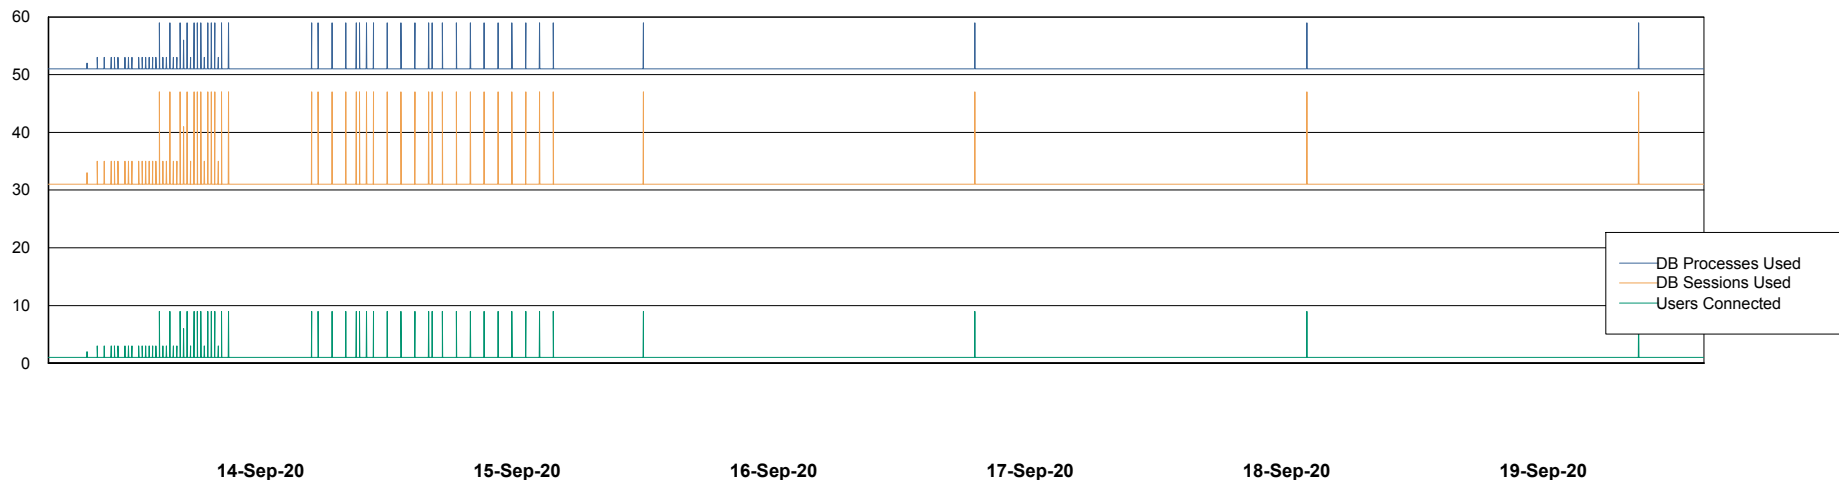

Weekly SLA Customer Report

Customer STK_Production
Database ID 82

Database Performance STKDB_ABS1 Production Database

Weekly SLA Customer Report

Customer STK_Production
Database ID 82

Database Performance STKDB_ABS1SB Standby Database