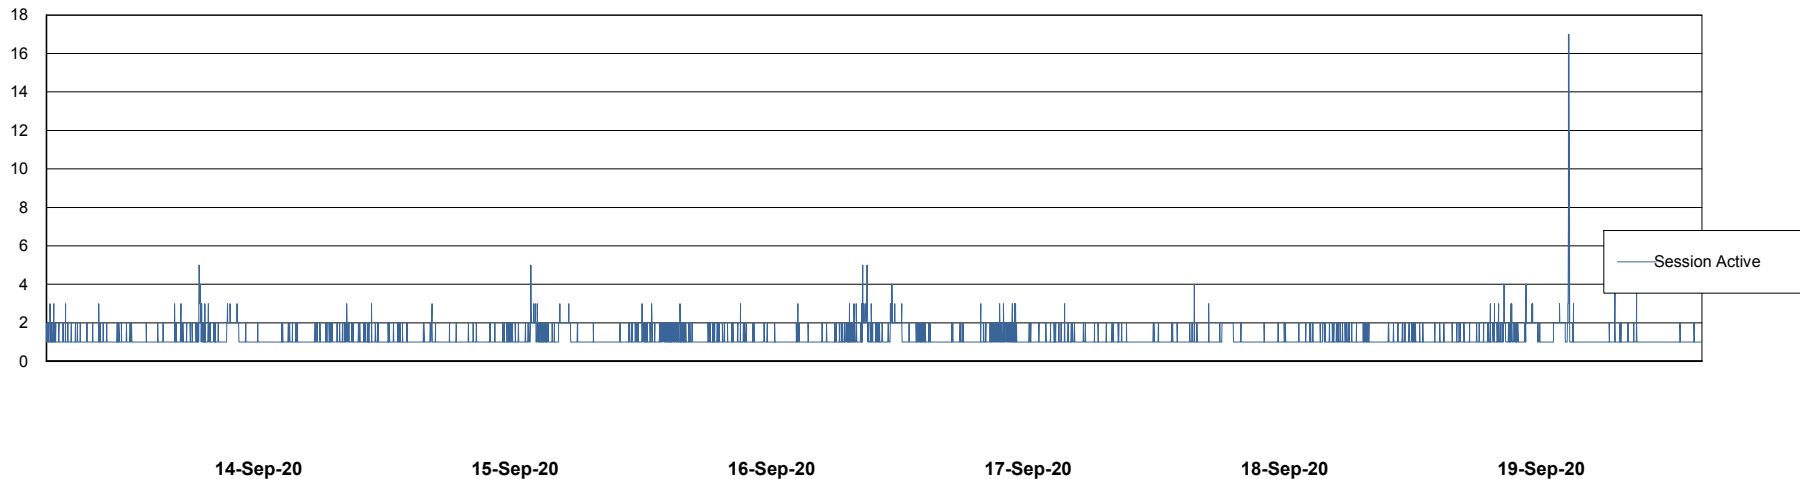

Weekly SLA Customer Report

Customer STK_Production
Database ID 82

Harddisk Usage STK_STAABSDB2 Standby DB Server

	Free disk space on c: (%)	Total disk space on c: (Gb)	Free disk space on d: (%)	Total disk space on d: (Gb)	Free disk space on e: (%)	Total disk space on e: (Gb)
19-Sep-20	72	99	45	350	25	1,000
18-Sep-20	72	99	45	350	25	1,000
17-Sep-20	72	99	45	350	25	1,000
16-Sep-20	72	99	45	350	25	1,000
15-Sep-20	72	99	45	350	25	1,000
14-Sep-20	72	99	45	350	25	1,000
13-Sep-20	73	99	45	350	25	1,000

Weekly SLA Customer Report

Customer STK_Production
Database ID 82

Database Performance STKDB_ABS1 Production Database

Weekly SLA Customer Report

Customer STK_Production
Database ID 82

Database Performance STKDB_ABS1SB Standby Database