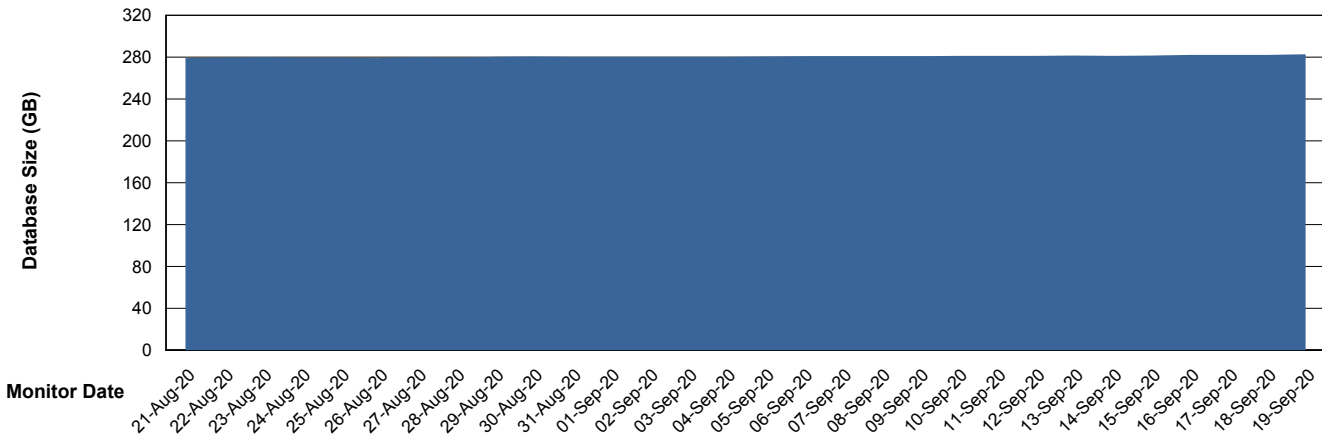

Weekly SLA Customer Report

Customer STK_Production
Database ID 82

Database Performance STKDB_ABS1 Production Database

Weekly SLA Customer Report

Customer STK_Production
Database ID 82

Database Performance STKDB_ABS1SB Standby Database

Weekly SLA Customer Report

Customer STK_Production
 Database ID 82

DATABASE SIZE STKDB_ABS1 Production Database

Database growth over last month

Database Tablespace STKDB_ABS1 Production Database

Date	Tablespace Name	Filesize (Gb)	Usedsize (Gb)	Percentage free
19-Sep-20	ABSDATA	177	117	34
	INDX	191	159	17
18-Sep-20	ABSDATA	177	117	34
	INDX	191	159	17
17-Sep-20	ABSDATA	177	117	34
	INDX	191	158	17
16-Sep-20	ABSDATA	177	117	34
	INDX	191	158	17
15-Sep-20	ABSDATA	177	117	34
	INDX	191	158	17
14-Sep-20	ABSDATA	177	117	34
	INDX	191	157	18
13-Sep-20	ABSDATA	177	117	34
	INDX	191	157	18