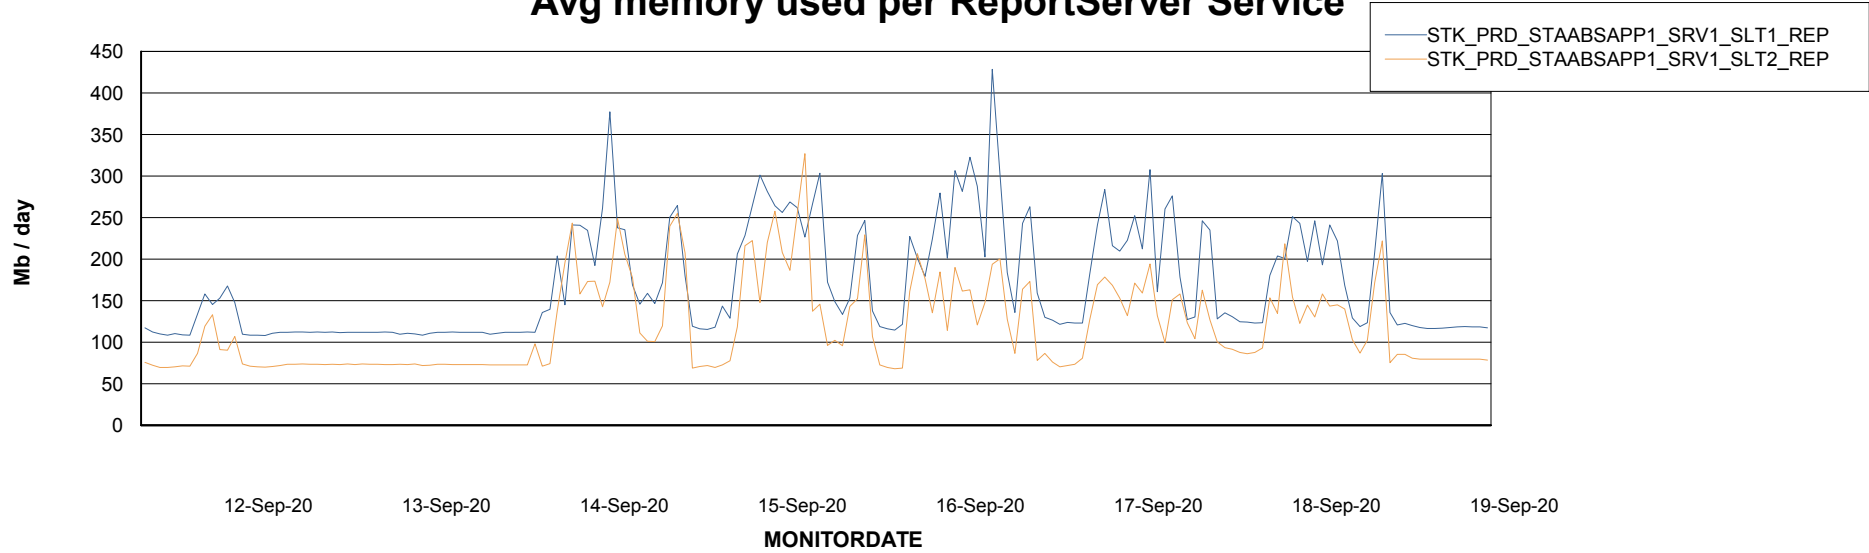

ABSSolute Application ReportServer Services

Avg memory used per ReportServer Service