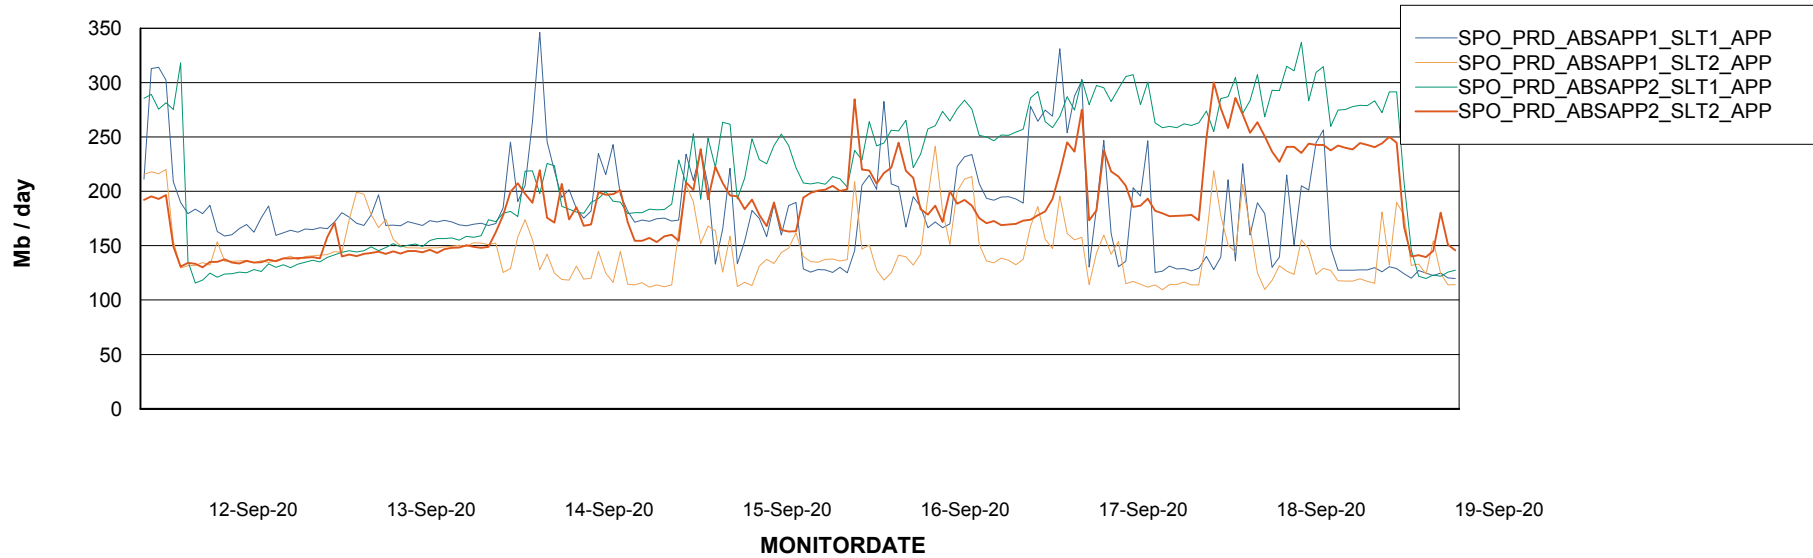

Standby Database Health SPO_Production Silver

Recovery lag for last 7 days

Weekly SLA Customer Report

Customer SPO_Production Silver
Database ID 57

ABSSolute Application Server Services

Avg memory used per ABS Server Service