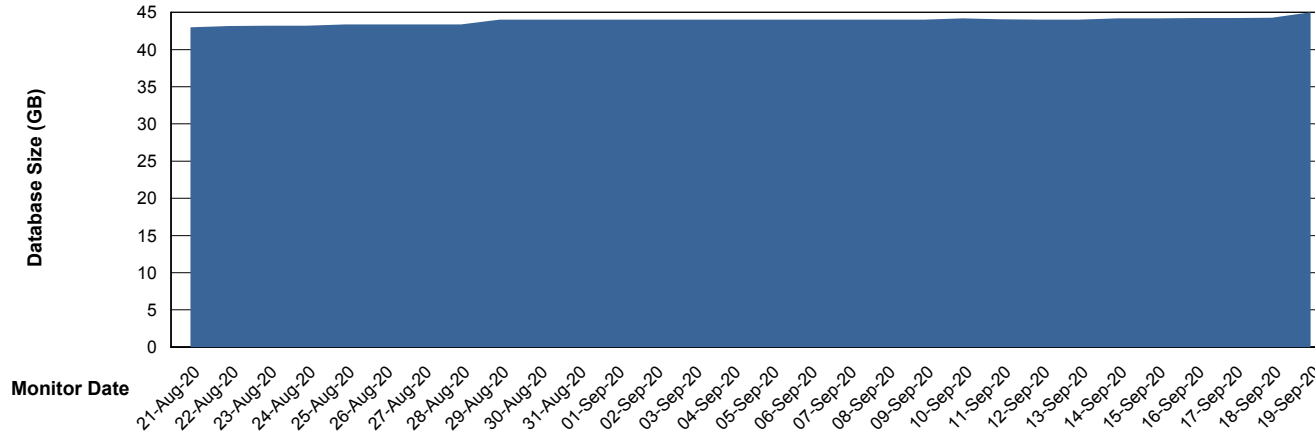

Weekly SLA Customer Report

Customer SPO_Production Silver
Database ID 57

Database Performance SPODB_Standby

Weekly SLA Customer Report

Customer SPO_Production Silver
Database ID 57

DATABASE SIZE SPODB_BI

Database growth over last month

DATABASE SIZE SPODB_Production

Database growth over last month

Weekly SLA Customer Report

Customer SPO_Production Silver
Database ID 57

Database Tablespace		SPODB_BI		
Date	Tablespace Name	Filesize (Gb)	Usedsize (Gb)	Percentage free
19-Sep-20	ABSDATA	28	18	36
	INDX	32	25	22
18-Sep-20	ABSDATA	28	18	36
	INDX	32	25	22
17-Sep-20	ABSDATA	28	18	36
	INDX	32	25	22
16-Sep-20	ABSDATA	28	18	36
	INDX	32	25	22
15-Sep-20	ABSDATA	28	18	36
	INDX	32	25	22
14-Sep-20	ABSDATA	28	18	36
	INDX	32	24	25
13-Sep-20	ABSDATA	28	18	36
	INDX	32	24	25