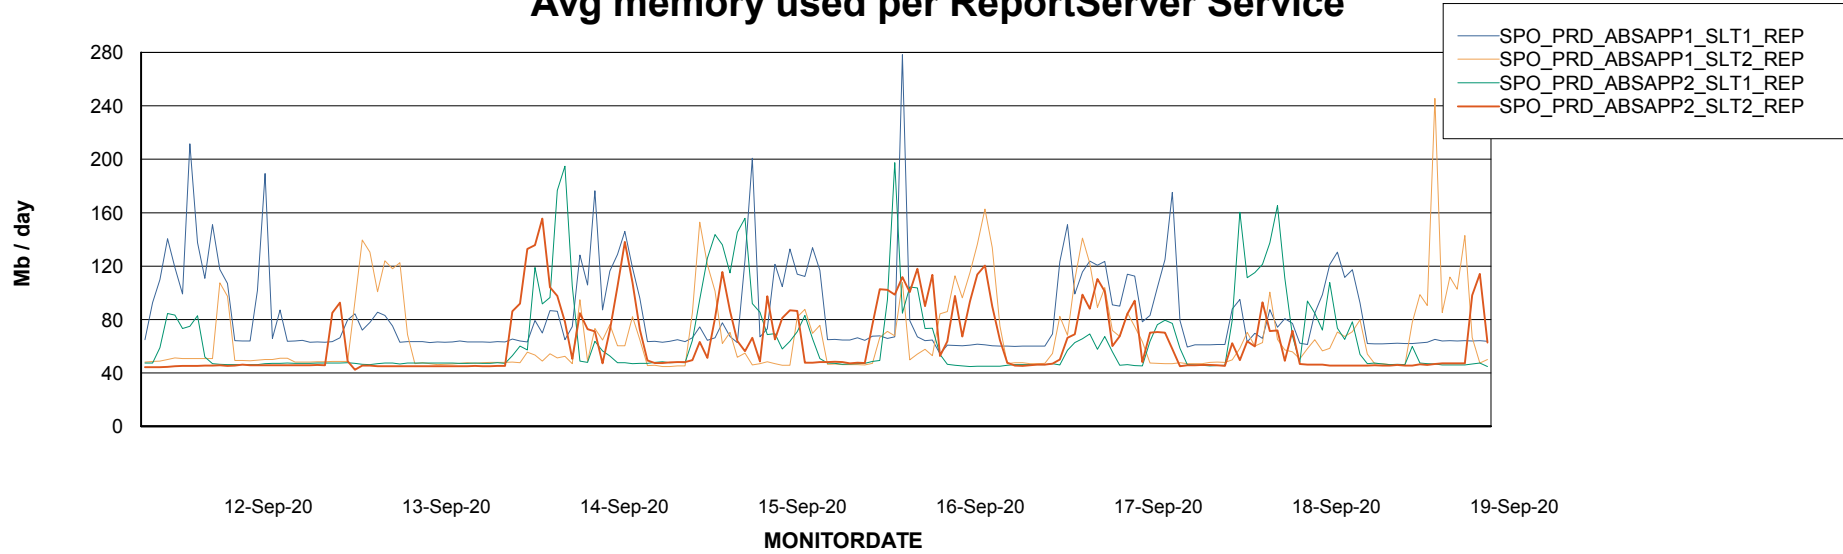

Avg users per day per ABS server

Weekly SLA Customer Report

Customer SPO_Production Silver
Database ID 57

ABSSolute Application ReportServer Services

Avg memory used per ReportServer Service

Disaster per ABS component