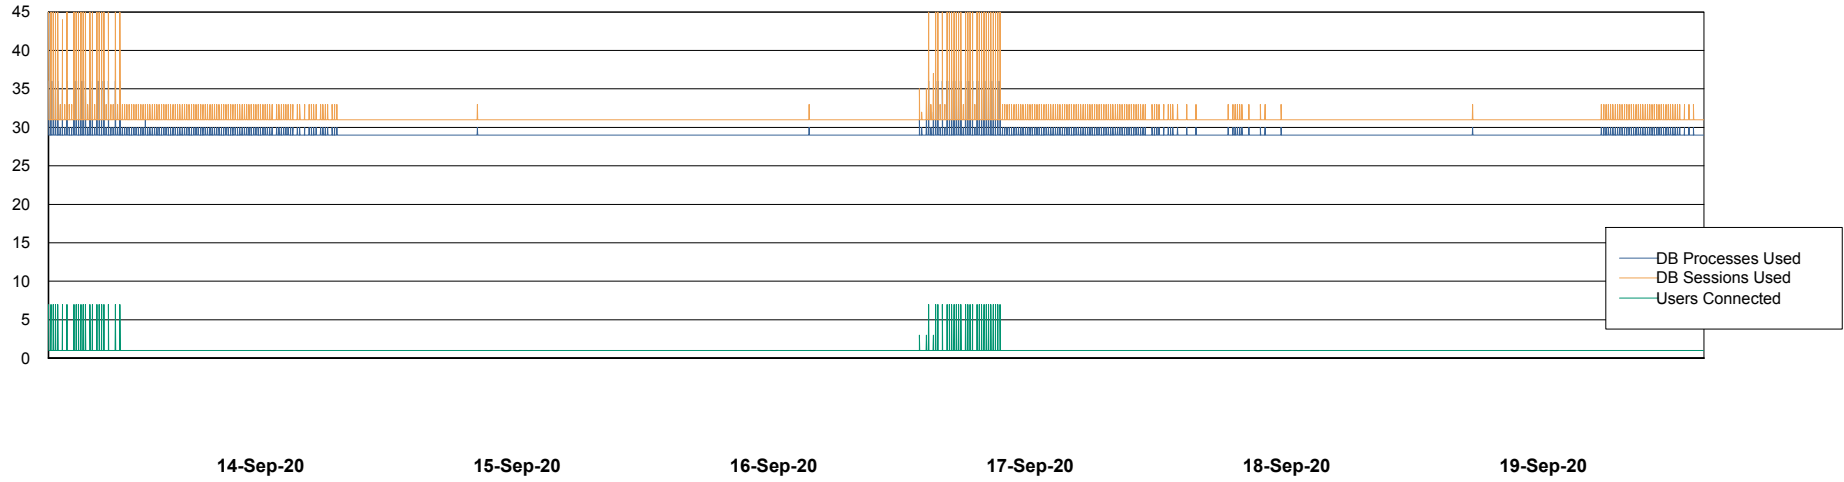

Weekly SLA Customer Report

Customer SPO_Production Silver
Database ID 57

Database Performance SPODB_BI

Weekly SLA Customer Report

Customer SPO_Production Silver
Database ID 57

Database Performance SPODB_Production

Weekly SLA Customer Report

Customer SPO_Production Silver
Database ID 57

Database Performance SPODB_Standby

Weekly SLA Customer Report

Customer SPO_Production Silver
Database ID 57

DATABASE SIZE SPODB_BI

Database growth over last month