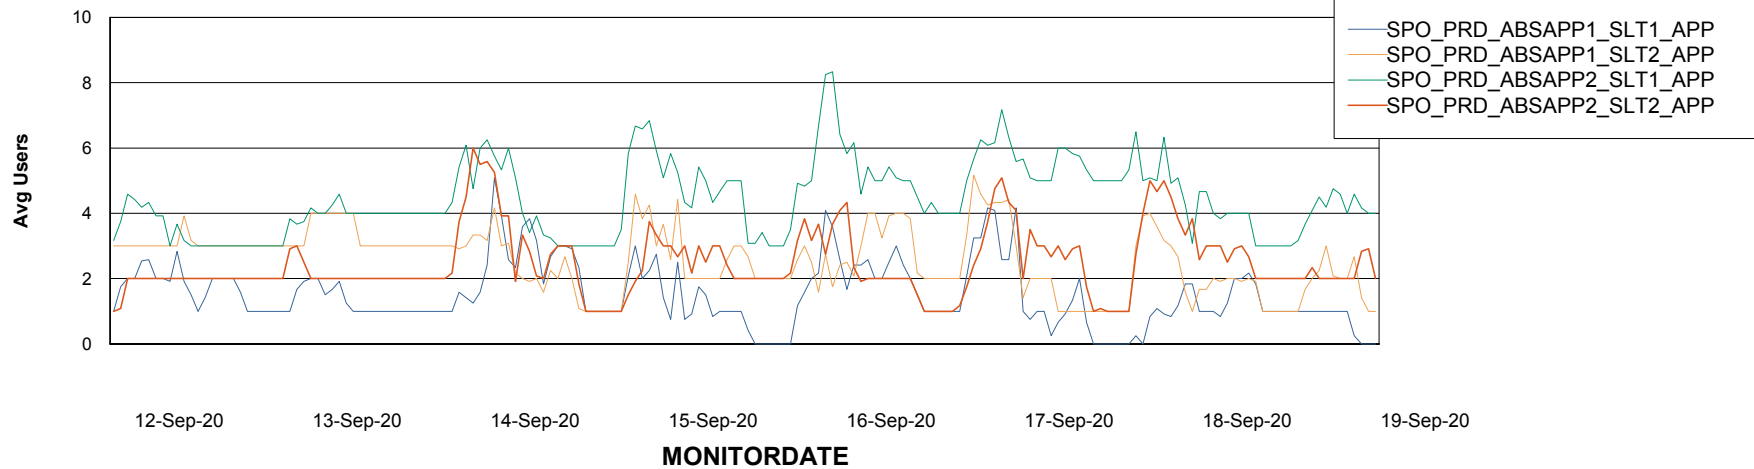

Avg users per day per ABS server