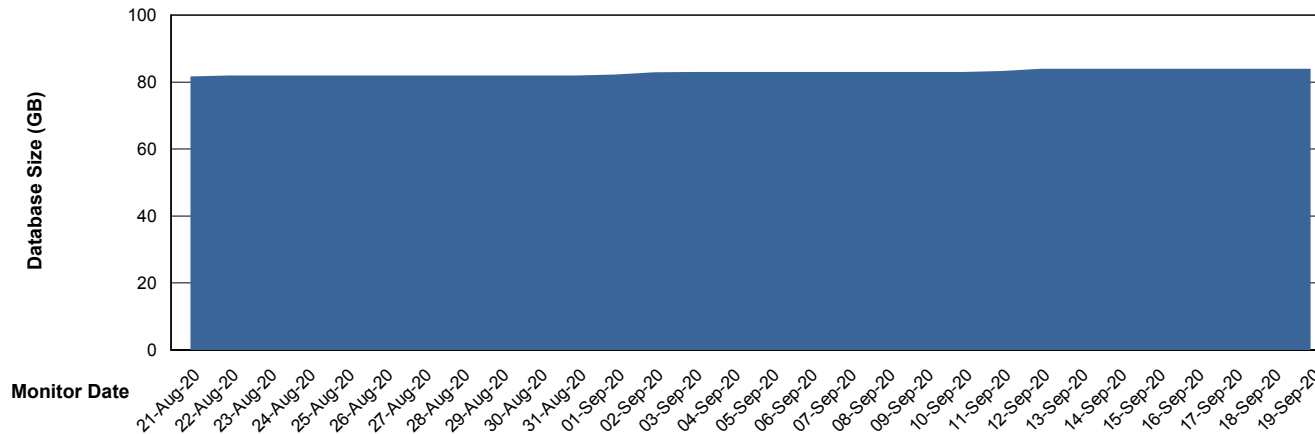

Weekly SLA Customer Report

Customer SPO_Production Silver
Database ID 57

Database Performance SPODB_Standby

Weekly SLA Customer Report

Customer SPO_Production Silver
Database ID 57

DATABASE SIZE SPODB_BI

Database growth over last month

DATABASE SIZE SPODB_Production

Database growth over last month

Weekly SLA Customer Report

Customer SPO_Production Silver
Database ID 57

Database Tablespace		SPODB_BI		
Date	Tablespace Name	Filesize (Gb)	Usedsize (Gb)	Percentage free
19-Sep-20	ABSDATA	28	18	36
	INDX	32	25	22
18-Sep-20	ABSDATA	28	18	36
	INDX	32	25	22
17-Sep-20	ABSDATA	28	18	36
	INDX	32	25	22
16-Sep-20	ABSDATA	28	18	36
	INDX	32	25	22
15-Sep-20	ABSDATA	28	18	36
	INDX	32	25	22
14-Sep-20	ABSDATA	28	18	36
	INDX	32	24	25
13-Sep-20	ABSDATA	28	18	36
	INDX	32	24	25