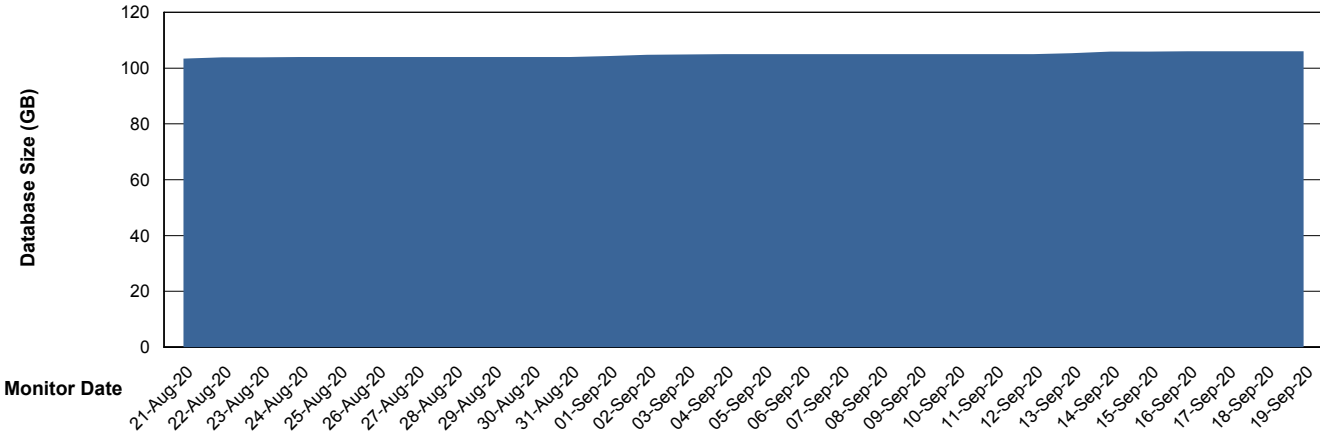

Weekly SLA Customer Report

Customer SNG_Production
Database ID 70

Database Performance SNGDB_Production

Weekly SLA Customer Report

Customer SNG_Production
 Database ID 70

DATABASE SIZE SNGDB_Production

Database growth over last month