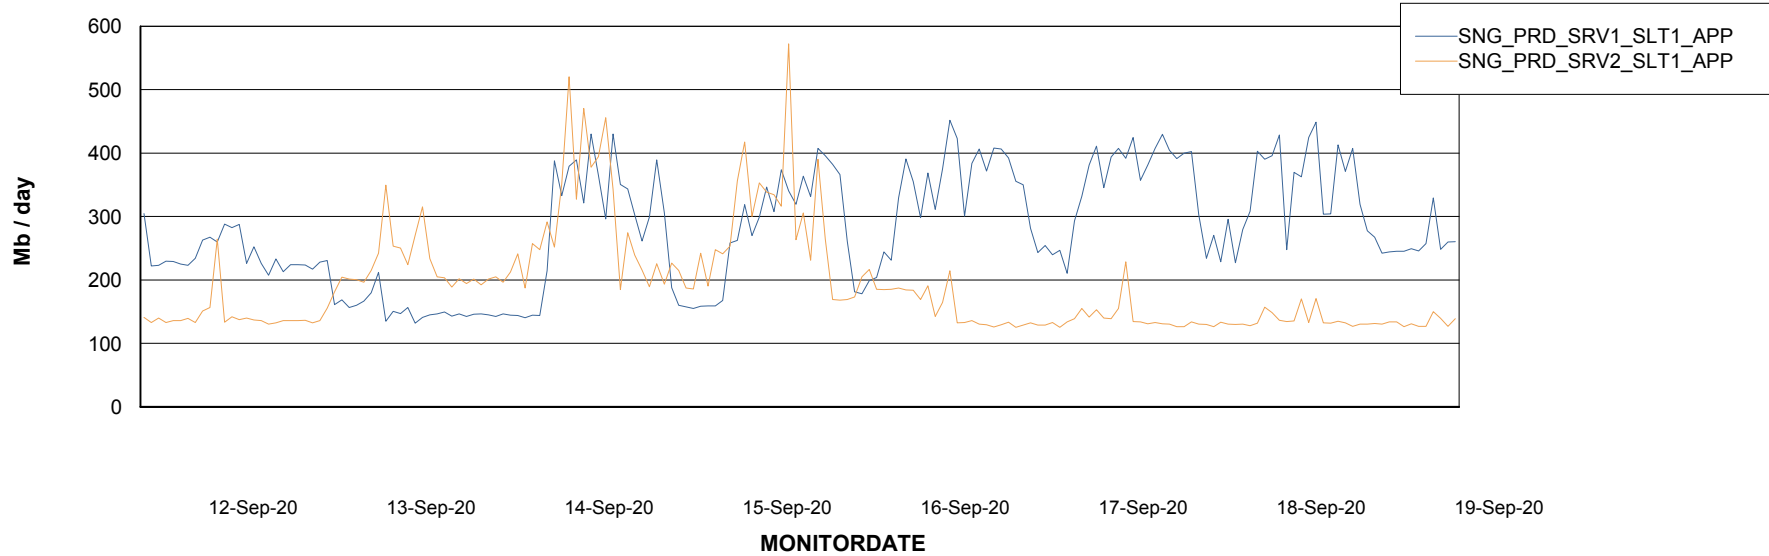

Database Tablespace SNGDB_Production

Date	Tablespace Name	Filesize (Gb)	Usedsize (Gb)	Percentage free
19-Sep-20	ABSDATA	40	24	40
	INDX	80	60	25
18-Sep-20	ABSDATA	40	24	40
	INDX	80	60	25
17-Sep-20	ABSDATA	40	24	40
	INDX	80	60	25
16-Sep-20	ABSDATA	40	24	40
	INDX	80	60	25
15-Sep-20	ABSDATA	40	24	40
	INDX	80	60	25
14-Sep-20	ABSDATA	40	24	40
	INDX	80	60	25
13-Sep-20	ABSDATA	40	24	40
	INDX	80	60	25

Weekly SLA Customer Report

Customer SNG_Production
Database ID 70

ABSSolute Application Server Services

Avg memory used per ABS Server Service

Avg users per day per ABS server

Weekly SLA Customer Report

Customer SNG_Production
Database ID 70