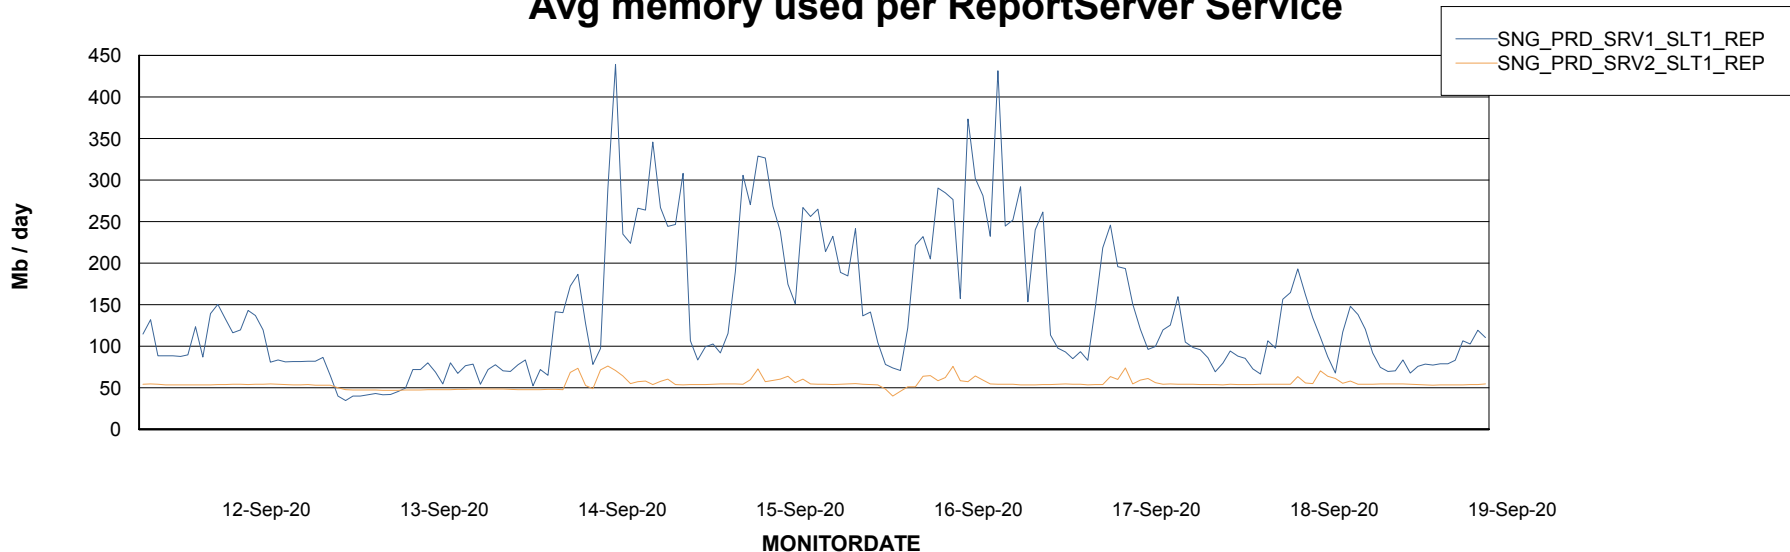

ABSSolute Application ReportServer Services

Avg memory used per ReportServer Service