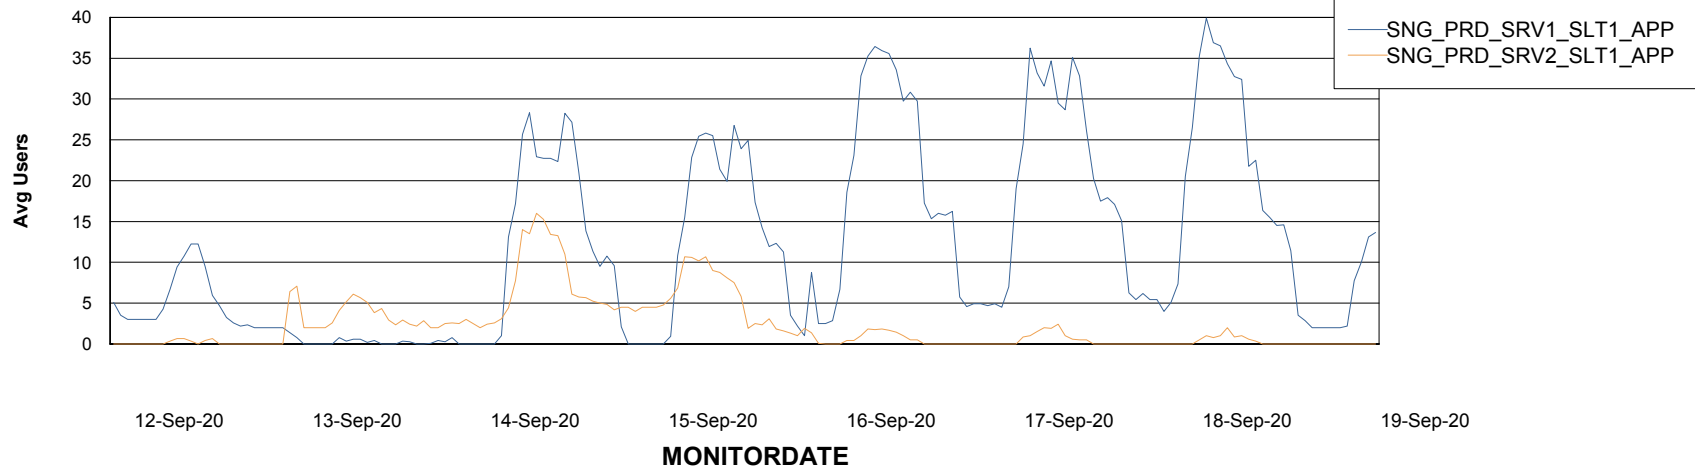

Weekly SLA Customer Report

Customer SNG_Production
Database ID 70

ABSSolute Application Server Services

Avg memory used per ABS Server Service

Avg users per day per ABS server

Weekly SLA Customer Report

Customer SNG_Production
Database ID 70