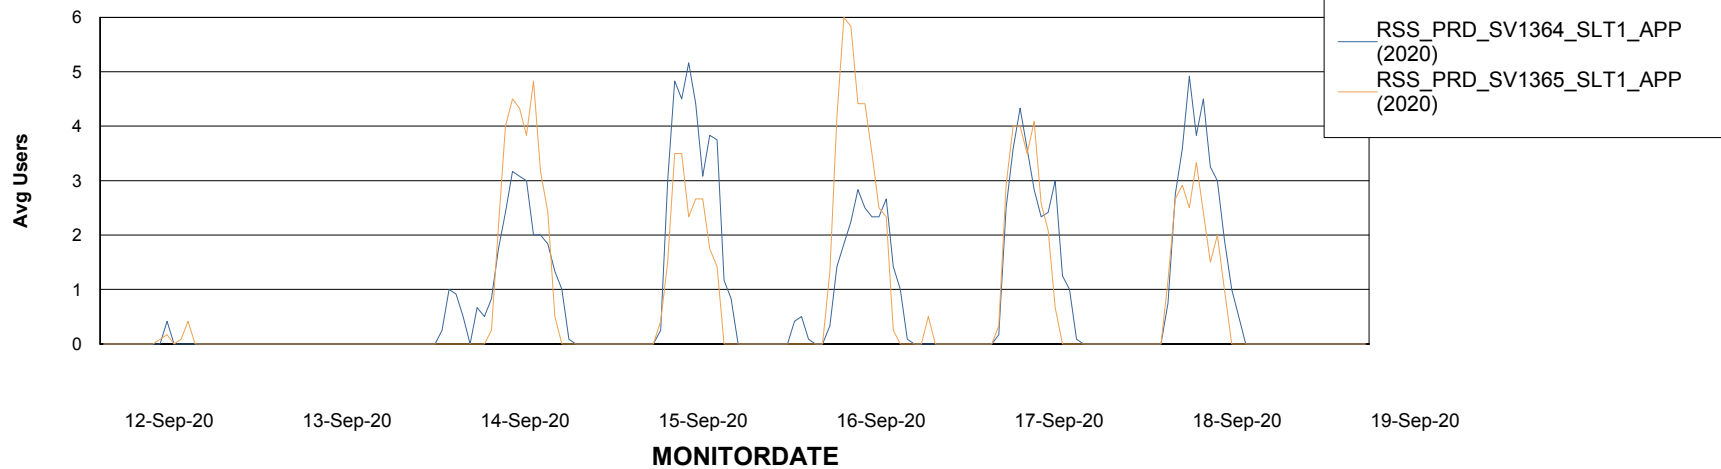

Weekly SLA Customer Report

Customer RSS Production
Database ID 52

ABSSolute Application Server Services

Avg memory used per ABS Server Service

Avg users per day per ABS server

Weekly SLA Customer Report

Customer RSS Production
Database ID 52