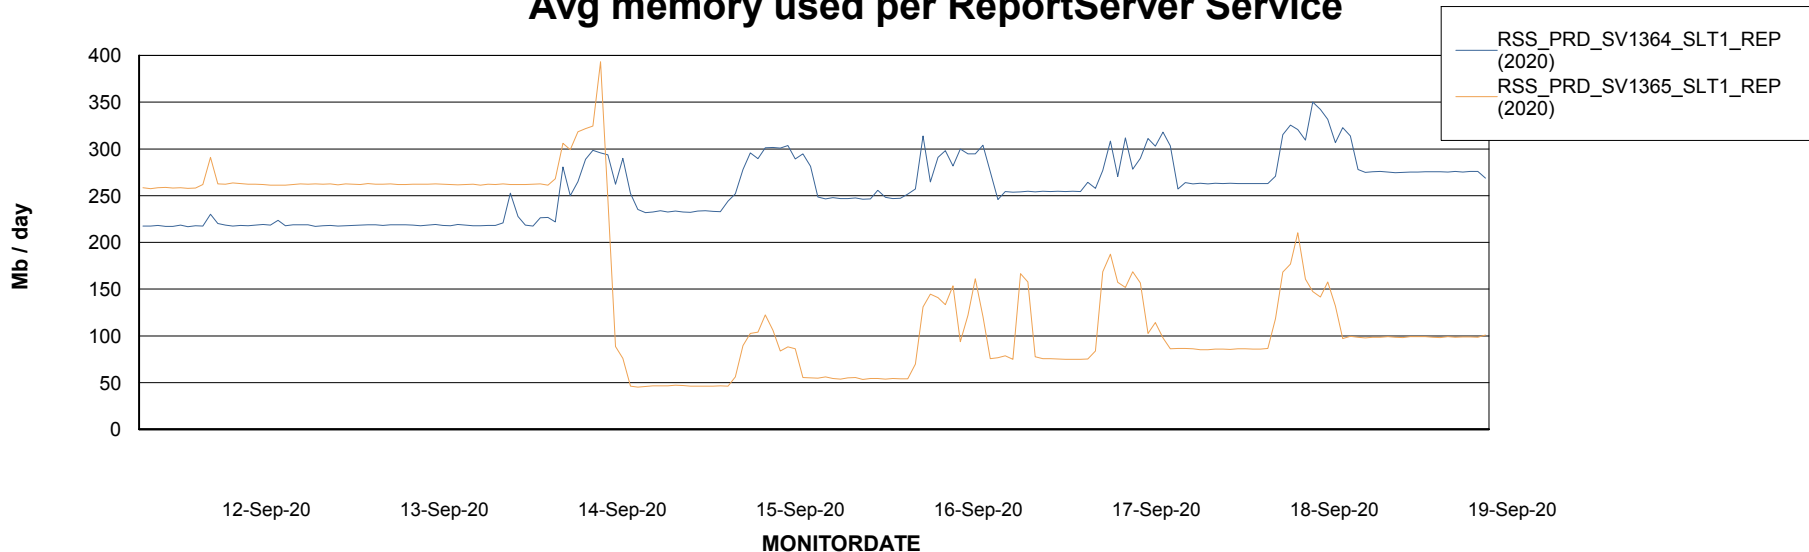

ABSSolute Application ReportServer Services

Avg memory used per ReportServer Service