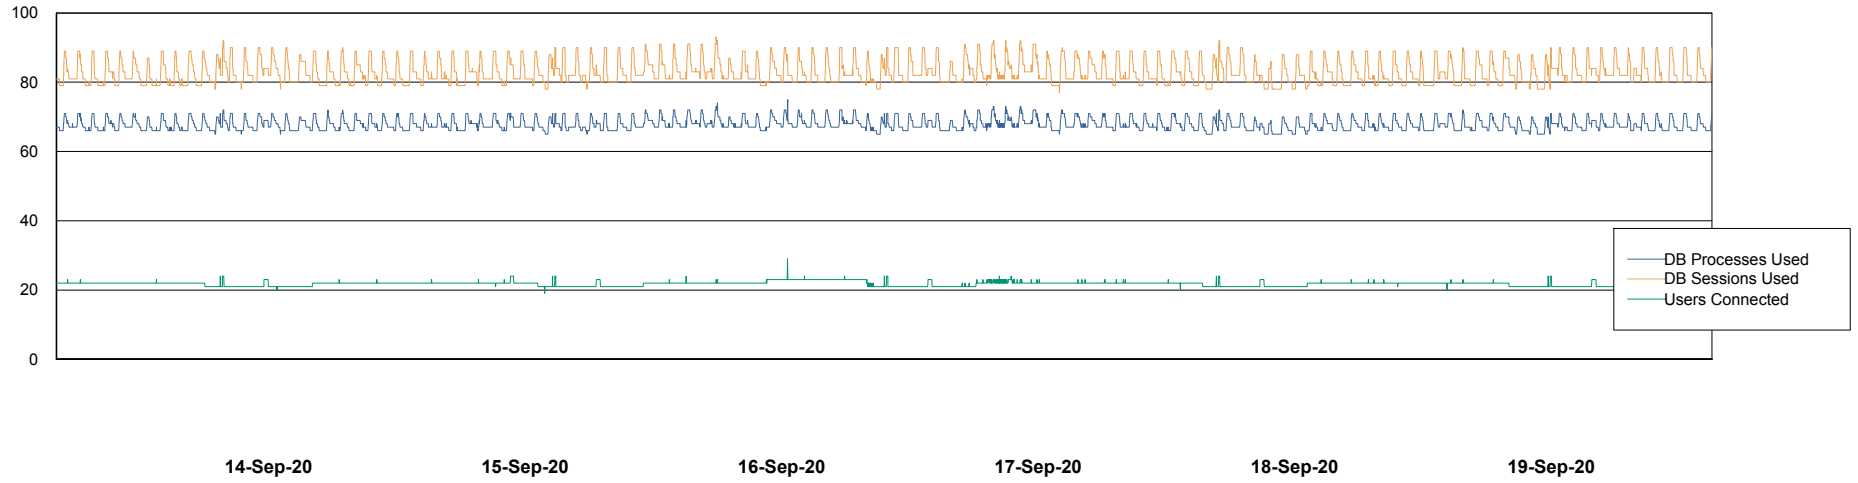

Database Performance RSS_DB_Primary (2020)