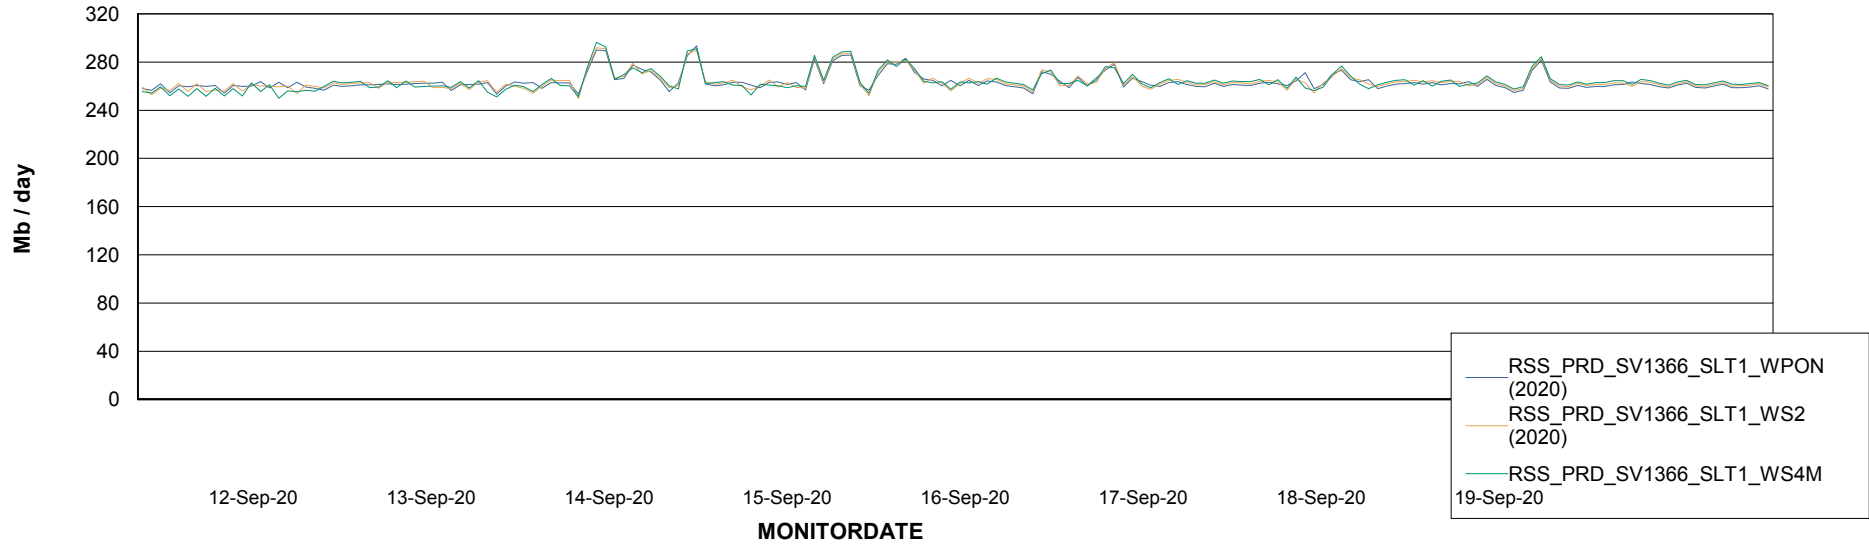

ABSSolute Application ReportServer Services

Avg memory used per ReportServer Service

Weekly SLA Customer Report

Customer RSS Production
Database ID 52

ABSSolute Web Component Services

Avg memory used per ABS Web component