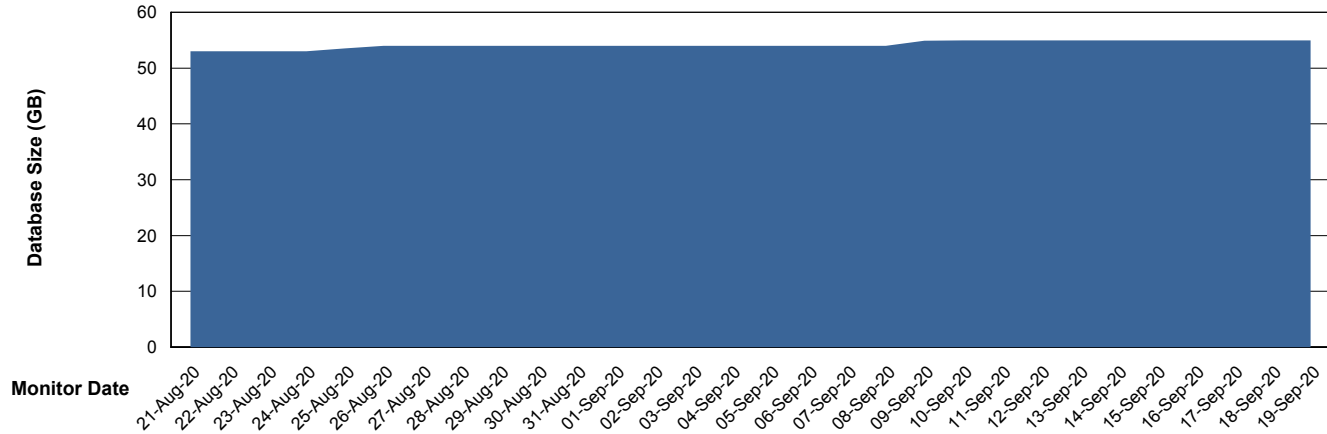

DATABASE SIZE RSS_DB_Primary (2020)

Database growth over last month

Database Tablespace RSS_DB_Primary (2020)

Date	Tablespace Name	Filesize (Gb)	Usedsize (Gb)	Percentage free
19-Sep-20	ABSDATA	37	28	24
	INDX	32	26	19
18-Sep-20	ABSDATA	37	28	24
	INDX	32	26	19
17-Sep-20	ABSDATA	37	28	24
	INDX	32	26	19
16-Sep-20	ABSDATA	37	28	24
	INDX	32	26	19
15-Sep-20	ABSDATA	37	28	24
	INDX	30	26	13
14-Sep-20	ABSDATA	37	28	24
	INDX	30	25	17
13-Sep-20	ABSDATA	37	28	24
	INDX	30	25	17