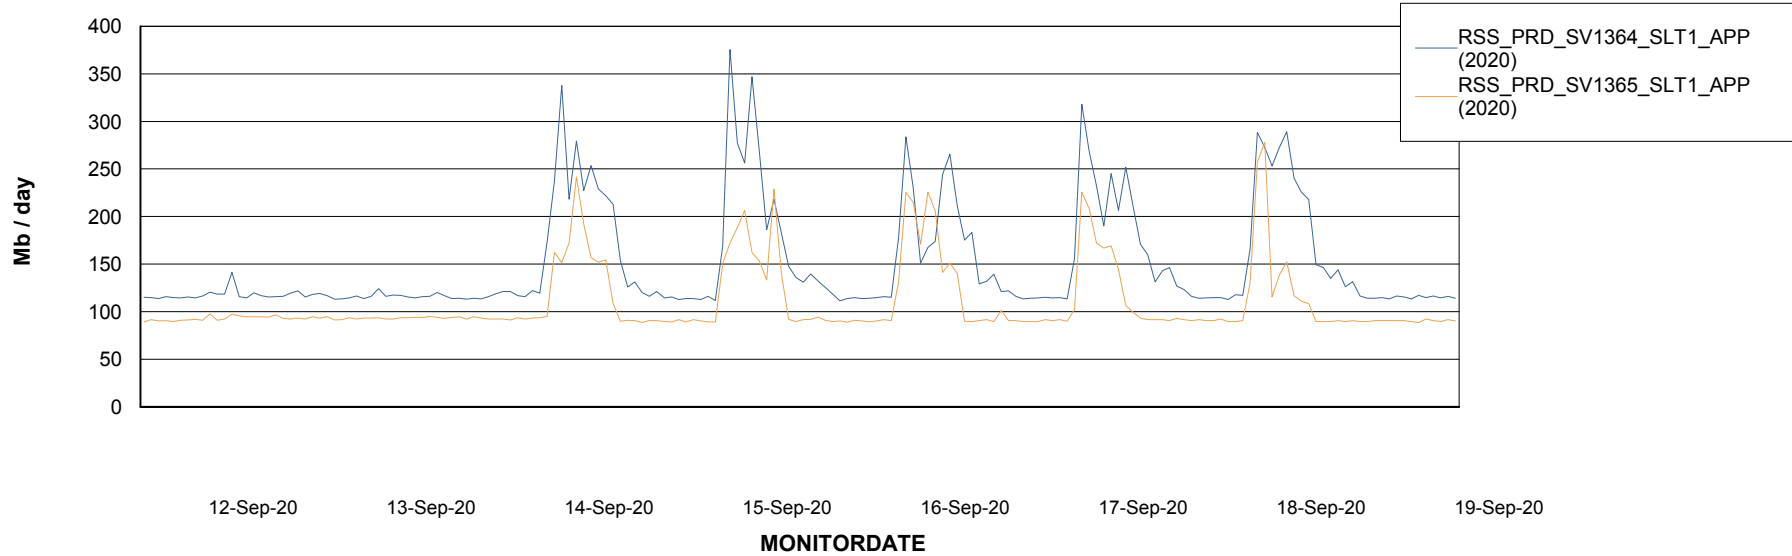

Weekly SLA Customer Report

Customer RSS Production
 Database ID 52

DATABASE SIZE RSS_DB_Primary (2020)

Database growth over last month

Database Tablespace RSS_DB_Primary (2020)

Date	Tablespace Name	Filesize (Gb)	Usedsize (Gb)	Percentage free
19-Sep-20	ABSDATA	37	28	24
	INDX	32	26	19
18-Sep-20	ABSDATA	37	28	24
	INDX	32	26	19
17-Sep-20	ABSDATA	37	28	24
	INDX	32	26	19
16-Sep-20	ABSDATA	37	28	24
	INDX	32	26	19
15-Sep-20	ABSDATA	37	28	24
	INDX	30	26	13
14-Sep-20	ABSDATA	37	28	24
	INDX	30	25	17
13-Sep-20	ABSDATA	37	28	24
	INDX	30	25	17

Weekly SLA Customer Report

Customer RSS Production
Database ID 52

ABSSolute Application Server Services

Avg memory used per ABS Server Service

Avg users per day per ABS server

Weekly SLA Customer Report

Customer RSS Production
Database ID 52