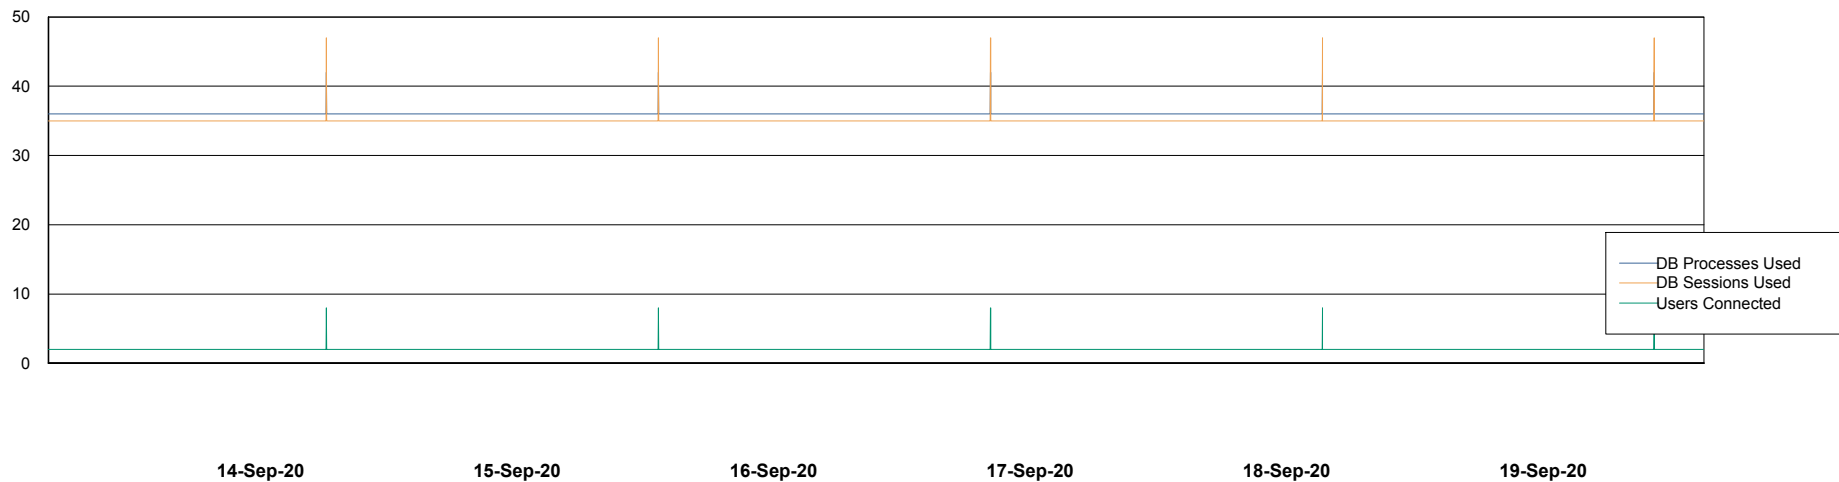

Weekly SLA Customer Report

Customer RSS Production
Database ID 52

Database Performance RSS_DB_Primary (2020)

Weekly SLA Customer Report

Customer RSS Production
Database ID 52

Database Performance RSS_DB_Standby (2020)