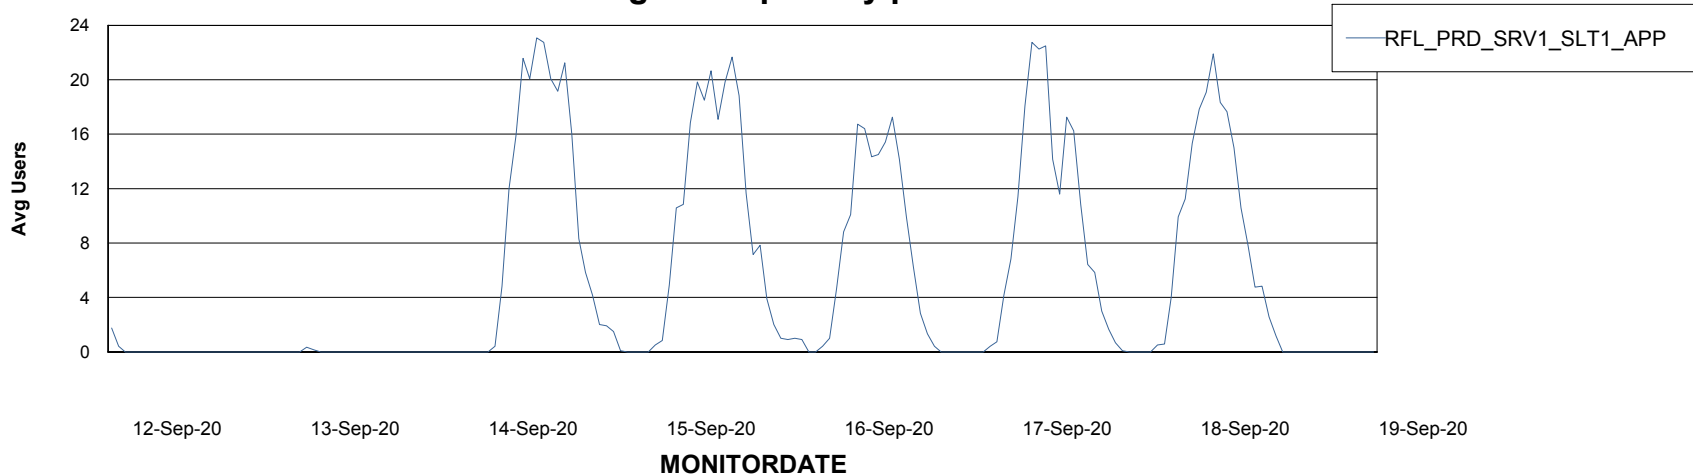

Avg users per day per ABS server