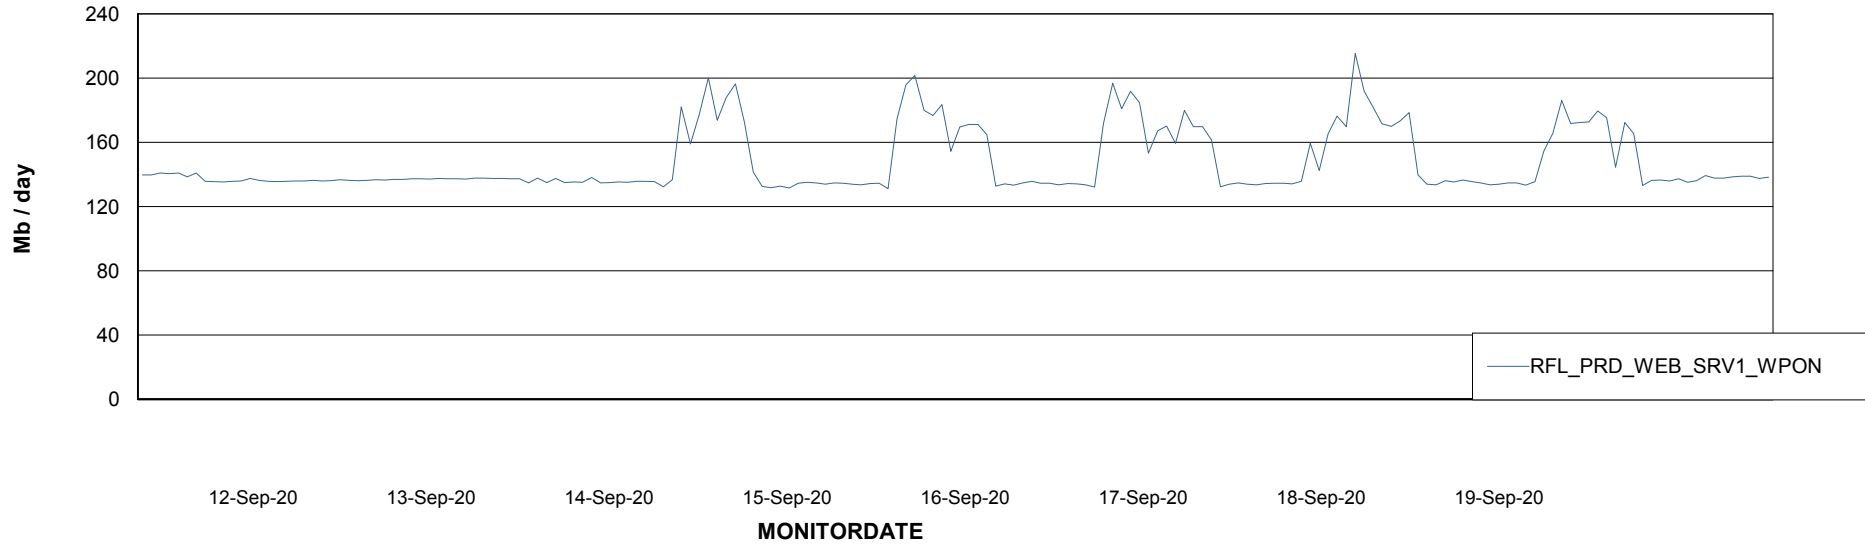

ABSSolute Web Component Services

Avg memory used per ABS Web component