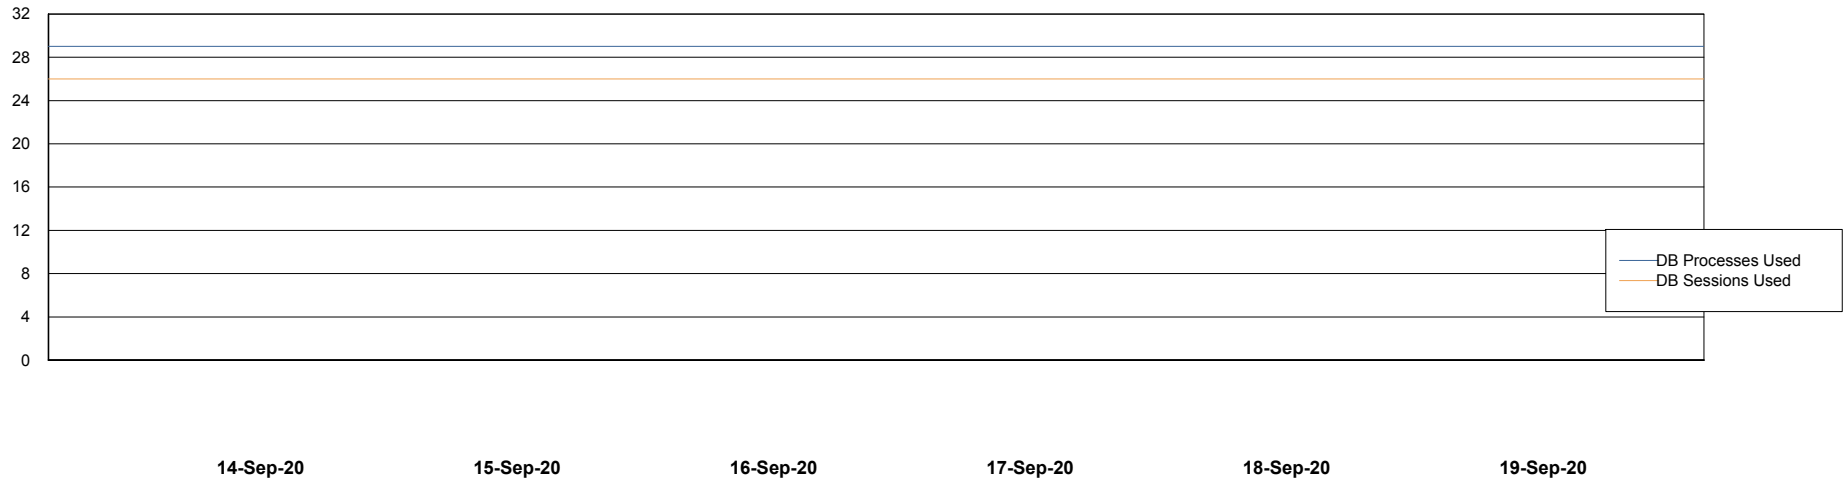

Database Performance RFLDB_Standby

DB Processes Max 500