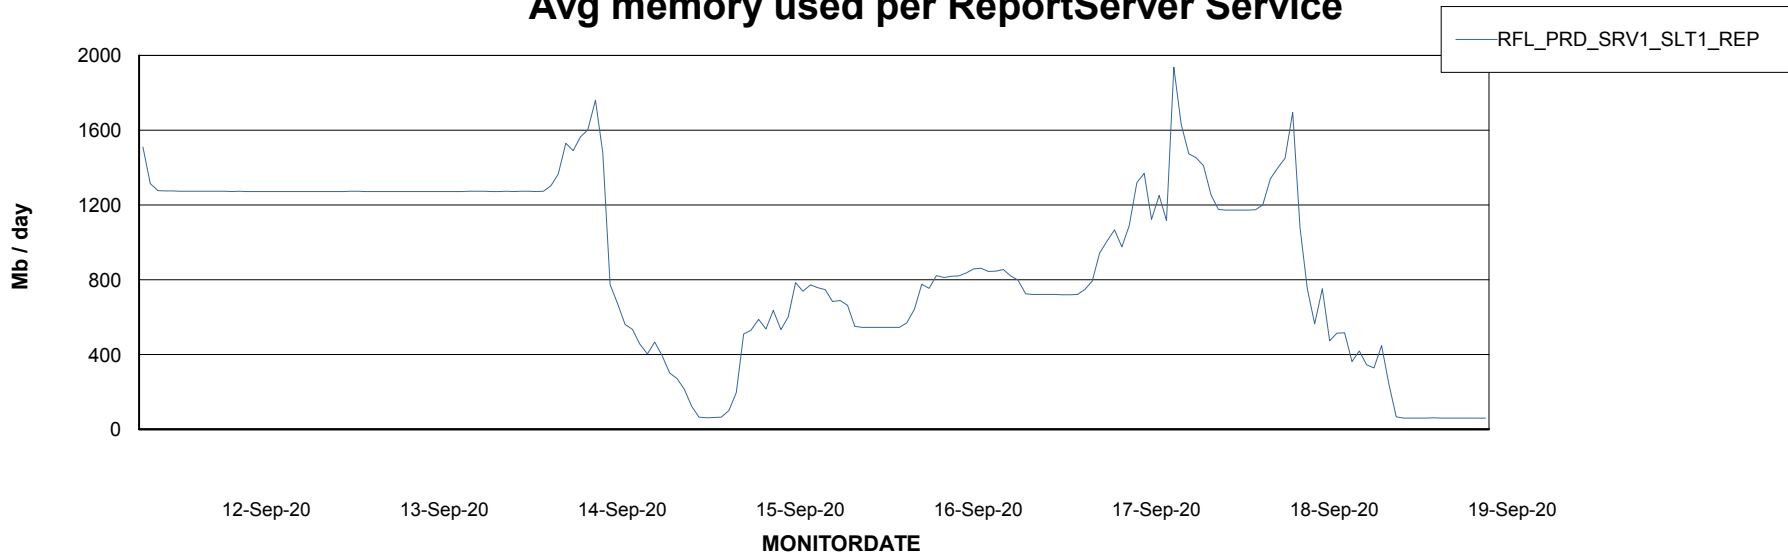

ABSSolute Application ReportServer Services

Avg memory used per ReportServer Service