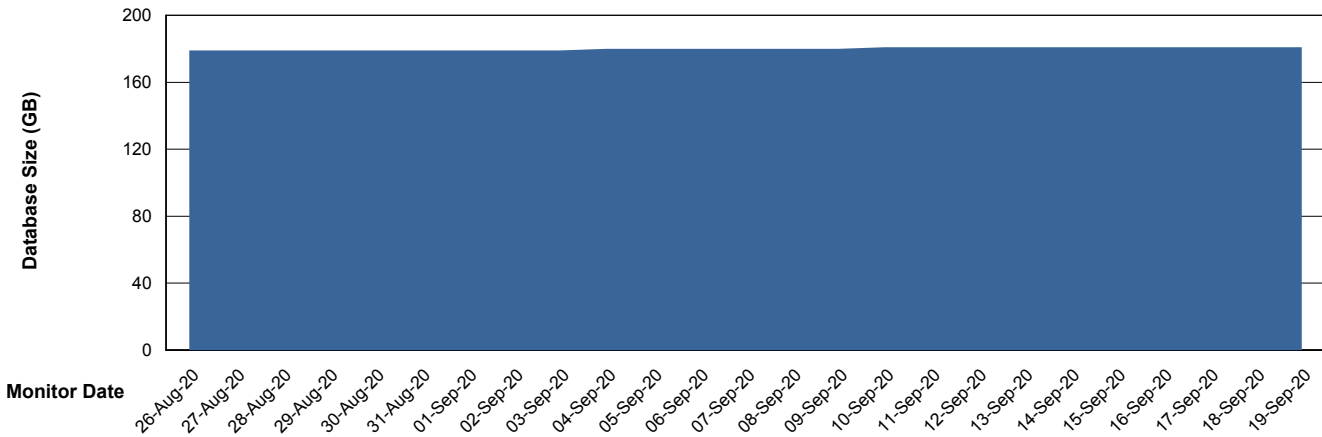

DATABASE SIZE RFLDB_Production

Database growth over last month

Database Tablespace RFLDB_Production

Date	Tablespace Name	Filesize (Gb)	Usedsize (Gb)	Percentage free
19-Sep-20	ABSDATA	72	55	24
	INDX	186	125	33
18-Sep-20	ABSDATA	72	55	24
	INDX	186	125	33
17-Sep-20	ABSDATA	72	55	24
	INDX	186	125	33
16-Sep-20	ABSDATA	72	55	24
	INDX	186	125	33
15-Sep-20	ABSDATA	72	54	24
	INDX	186	125	33
14-Sep-20	ABSDATA	72	54	24
	INDX	186	125	33
13-Sep-20	ABSDATA	72	54	24
	INDX	186	125	33