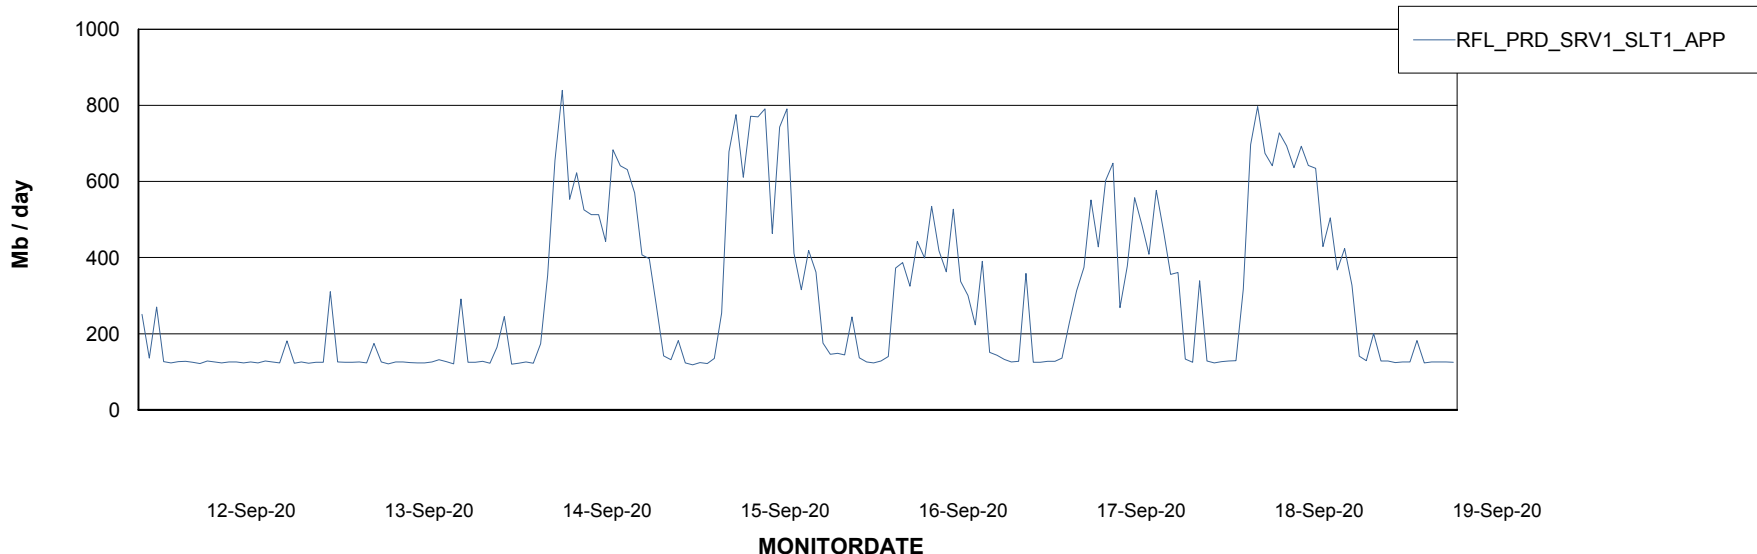

ABSSolute Application Server Services

Avg memory used per ABS Server Service