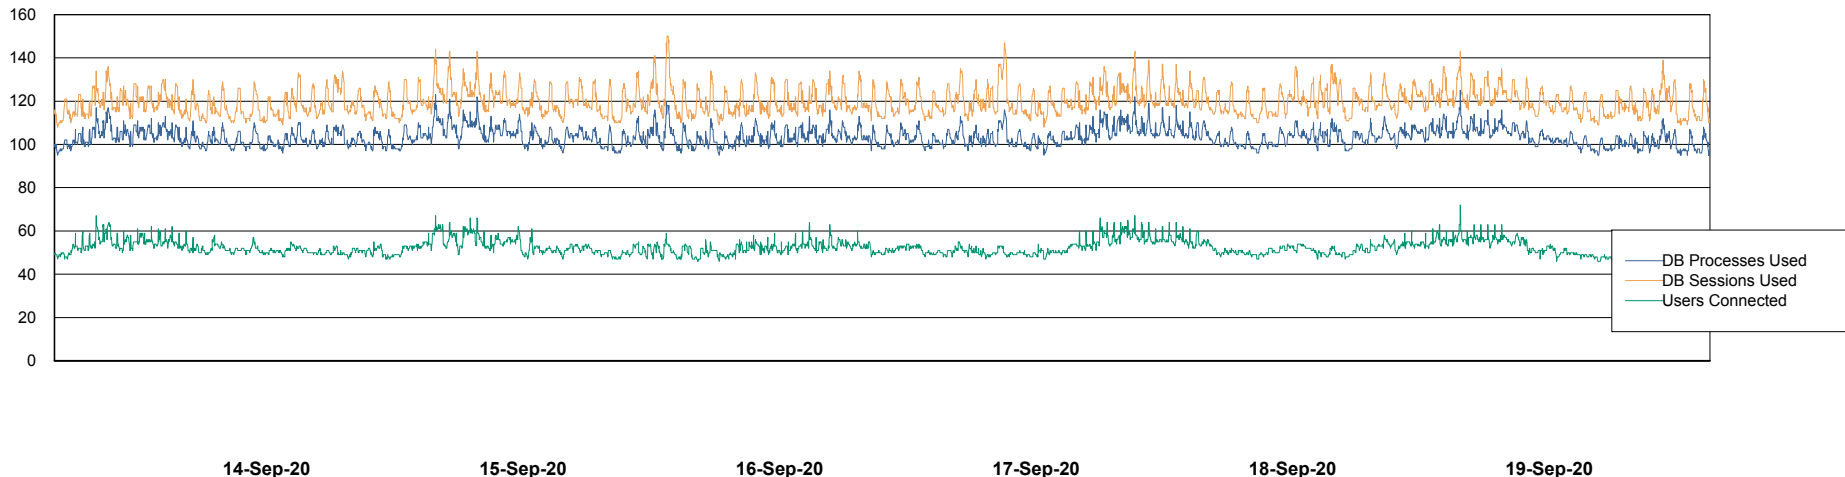

Database Performance PCODB_Production