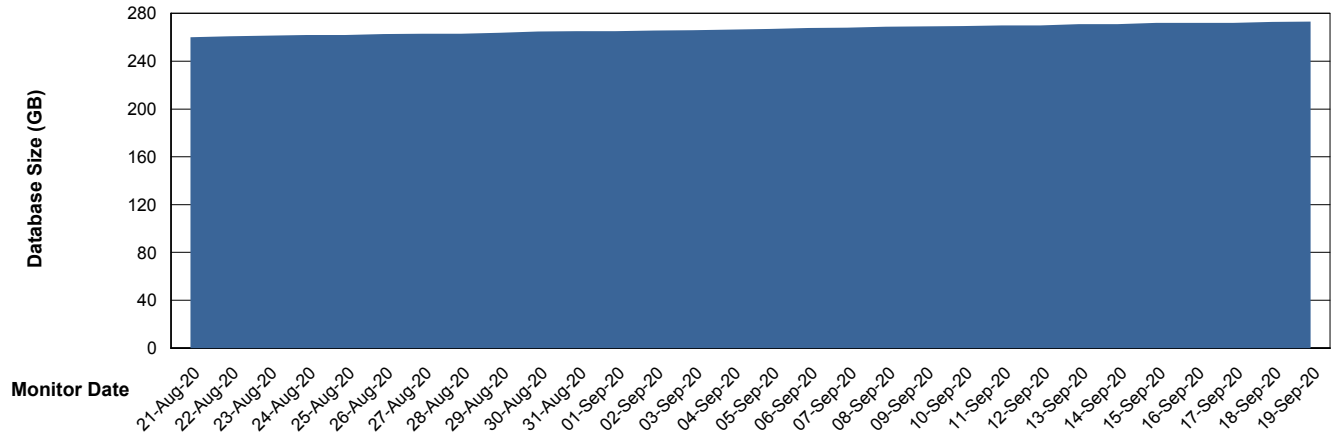

DATABASE SIZE PCODB_Production

Database growth over last month

Database Tablespace PCODB_Production

Date	Tablespace Name	Filesize (Gb)	Usedsize (Gb)	Percentage free
19-Sep-20	ABSDATA	238	101	58
	INDX	329	149	55
18-Sep-20	ABSDATA	238	101	58
	INDX	329	149	55
17-Sep-20	ABSDATA	238	101	58
	INDX	329	149	55
16-Sep-20	ABSDATA	238	101	58
	INDX	329	149	55
15-Sep-20	ABSDATA	238	101	58
	INDX	329	149	55
14-Sep-20	ABSDATA	238	101	58
	INDX	329	149	55
13-Sep-20	ABSDATA	238	101	58
	INDX	329	149	55