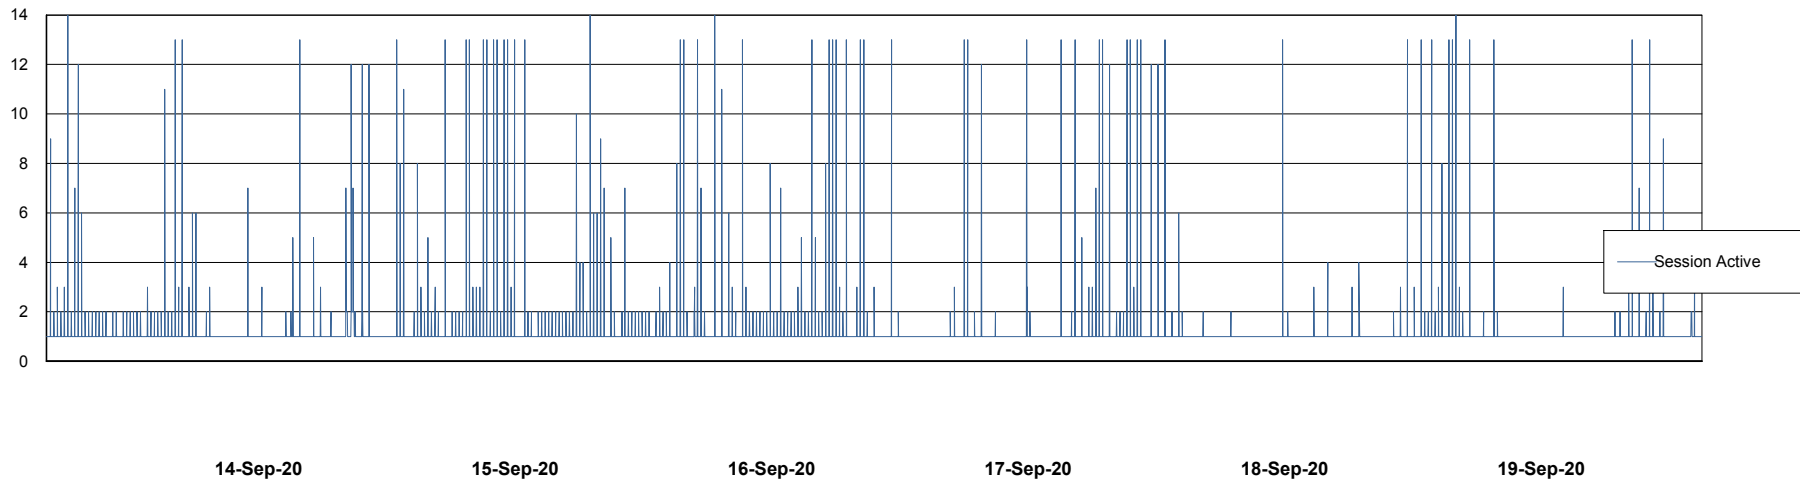

Weekly SLA Customer Report

Customer PCO Production
Database ID 44

Database Performance PCODB_Production

Weekly SLA Customer Report

Customer PCO Production
Database ID 44

Database Performance PCODB_Standby

Weekly SLA Customer Report