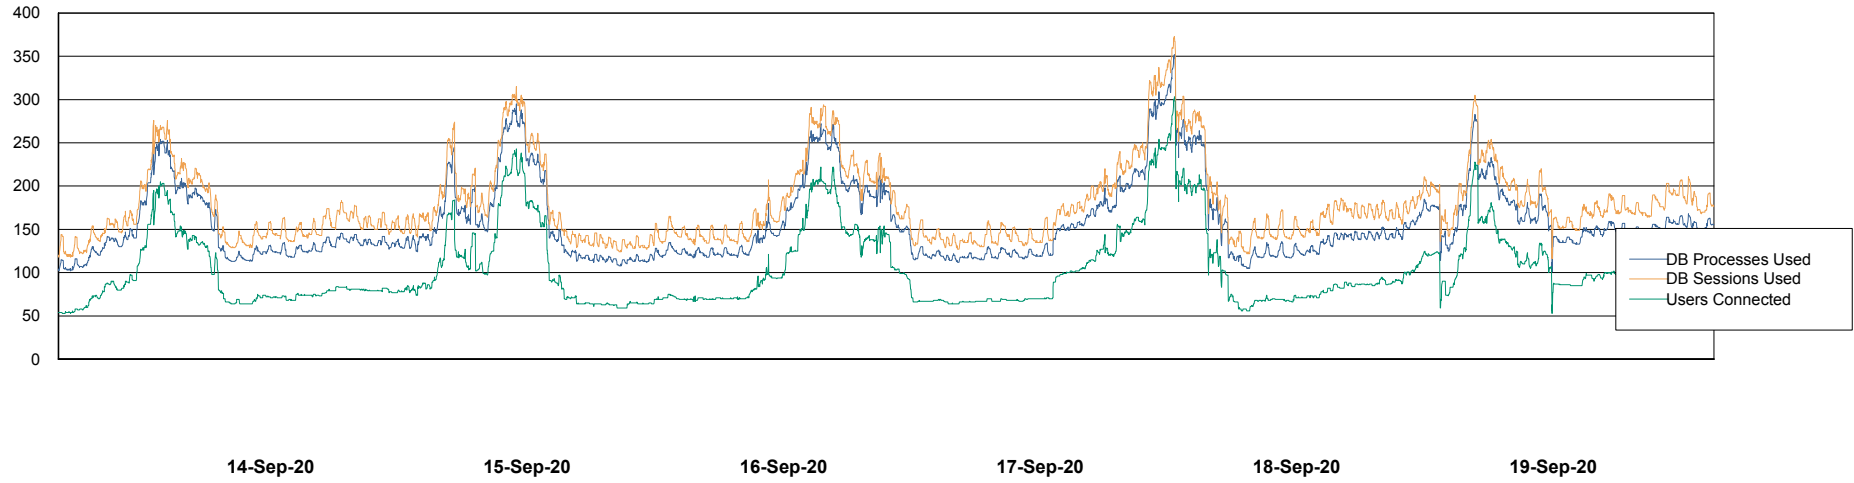

Weekly SLA Customer Report

Customer NIX_Production
Database ID 51

Database Performance NIXDB_BI

Weekly SLA Customer Report

Customer NIX_Production
Database ID 51

Database Performance NIXDB_Production

Weekly SLA Customer Report