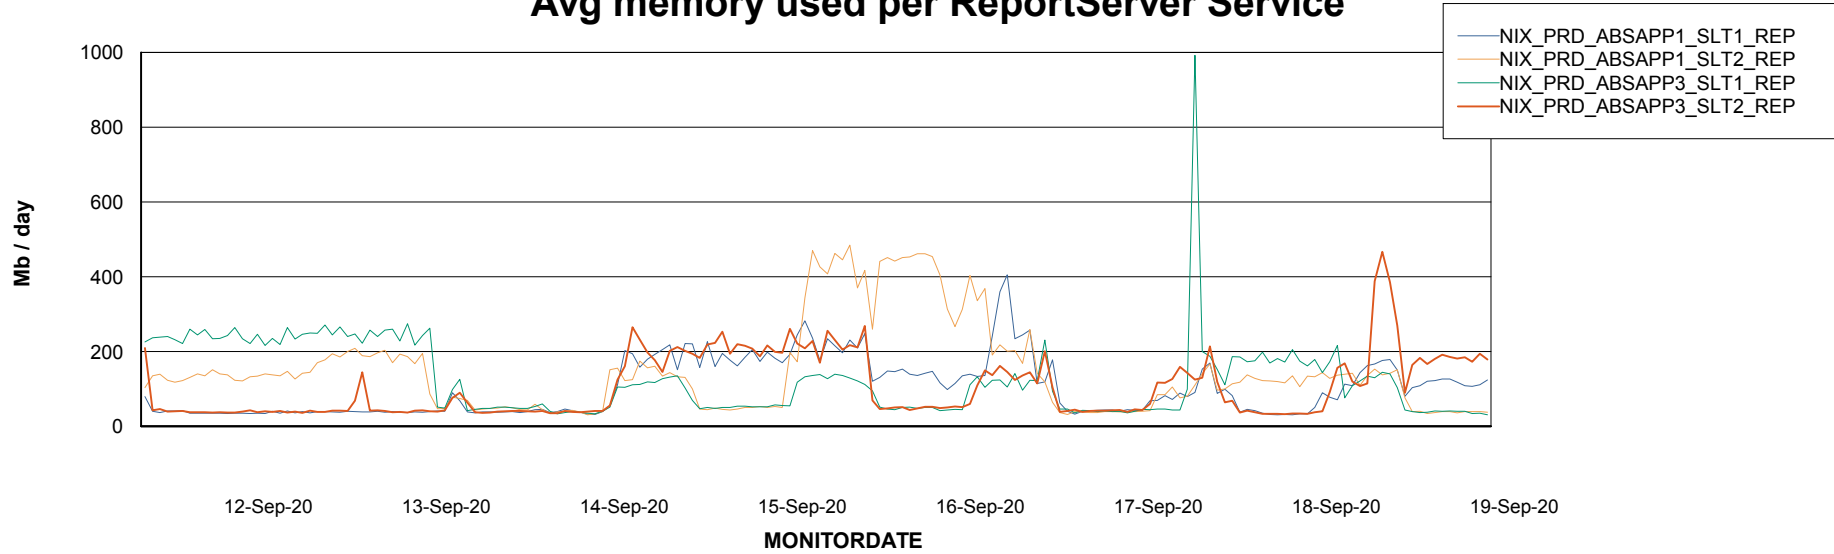

Avg users per day per ABS server

Weekly SLA Customer Report

Customer NIX_Production
Database ID 51

ABSSolute Application ReportServer Services

Avg memory used per ReportServer Service

Weekly SLA Customer Report