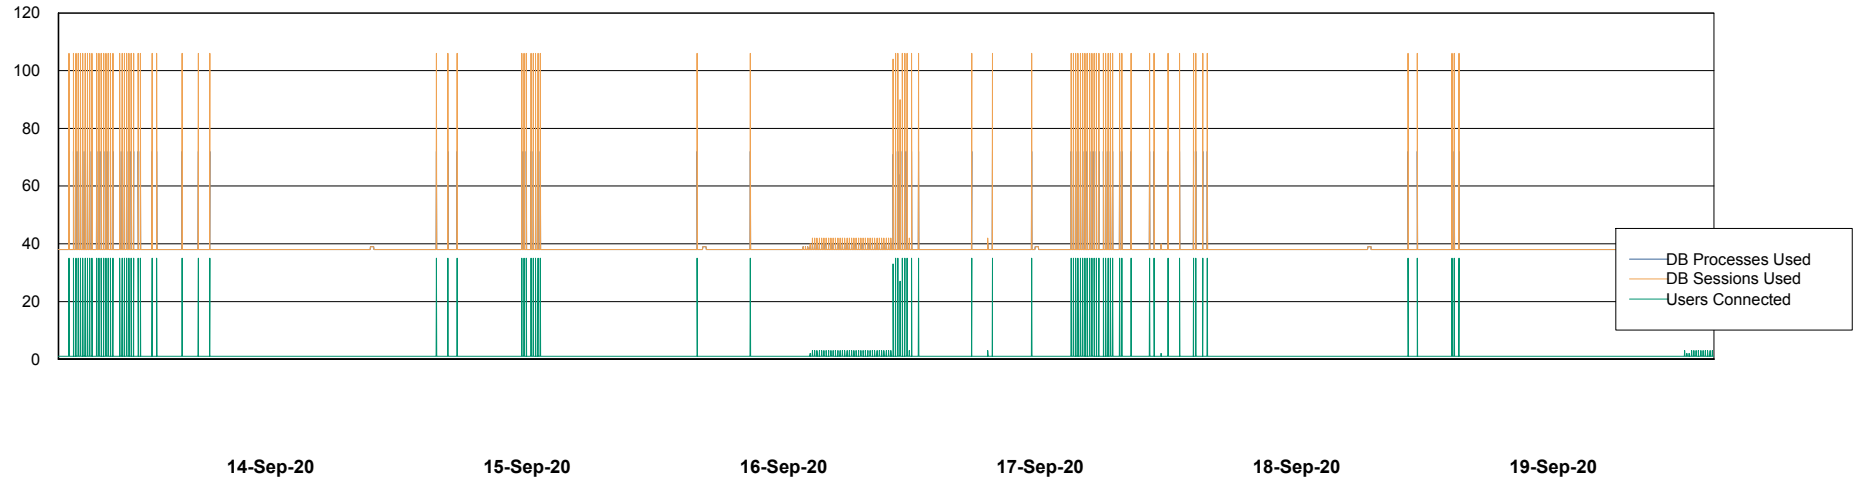

Database Performance NIXDB_Standby