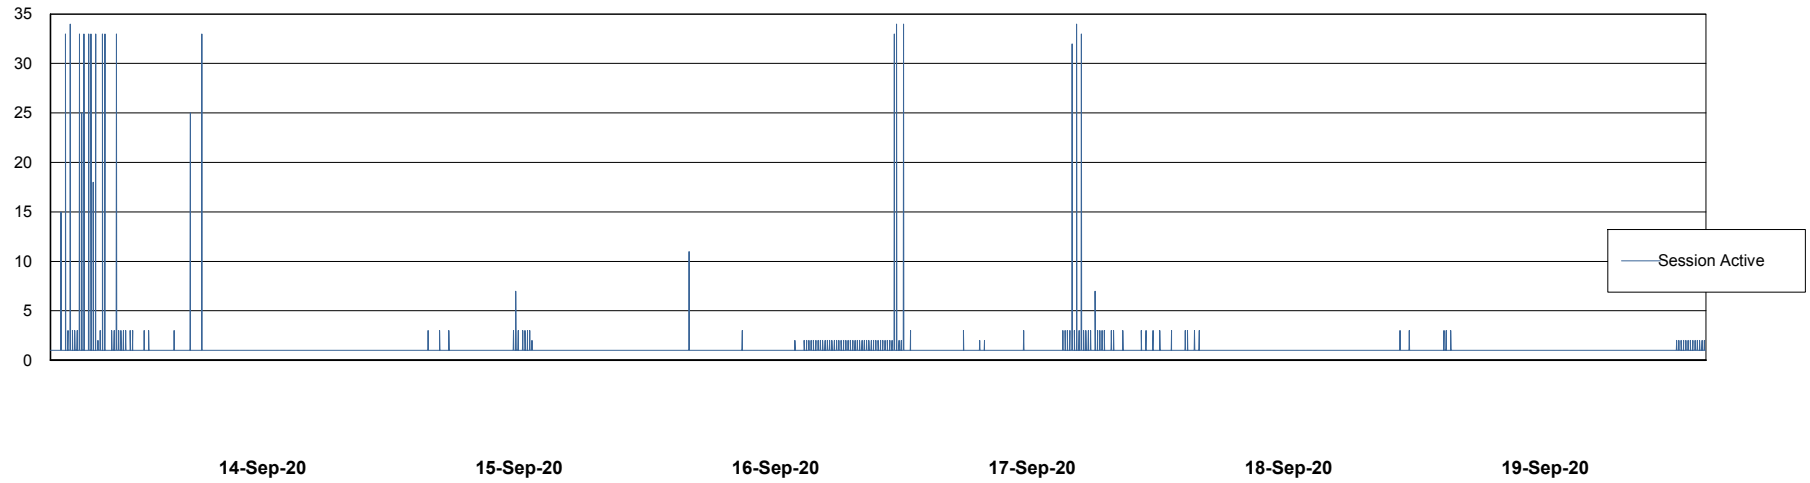

Database Performance NIXDB_Standby