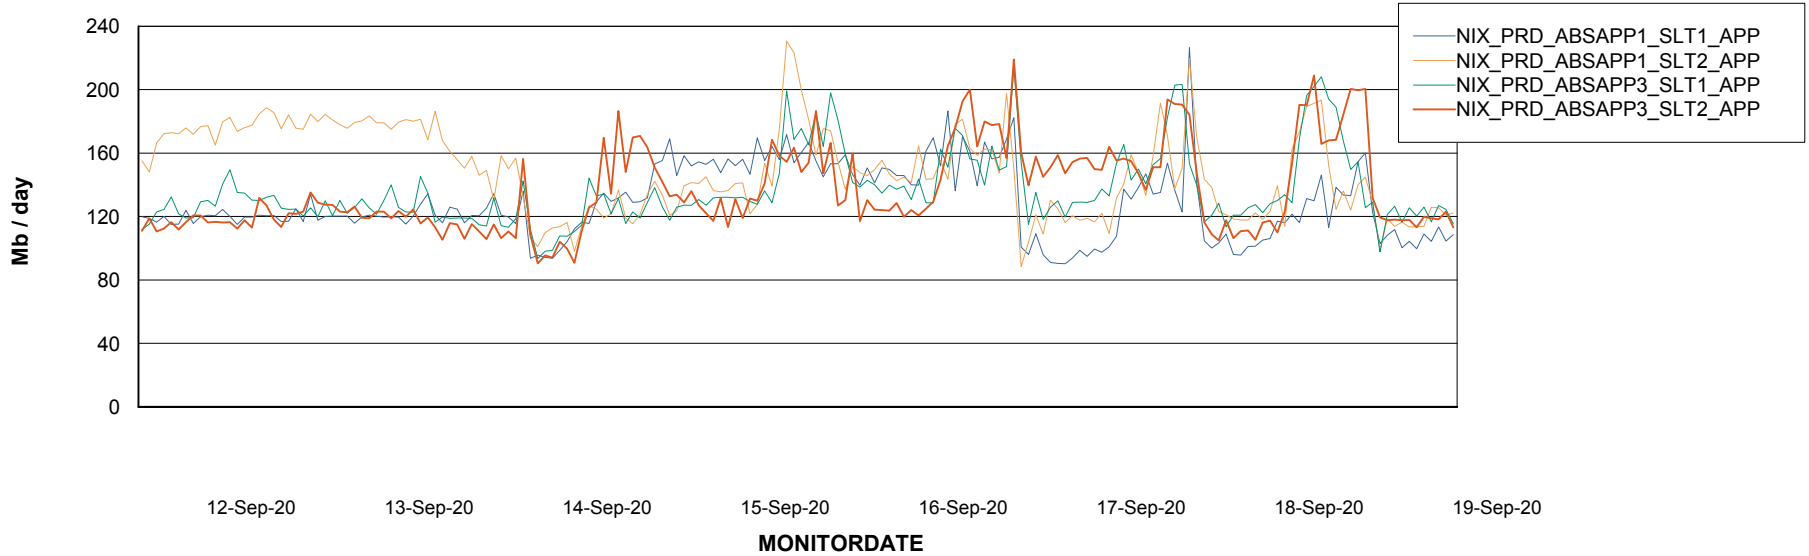

Standby Database Health NIX_Production

Recovery lag for last 7 days

Weekly SLA Customer Report

Customer NIX_Production
Database ID 51

ABSSolute Application Server Services

Avg memory used per ABS Server Service