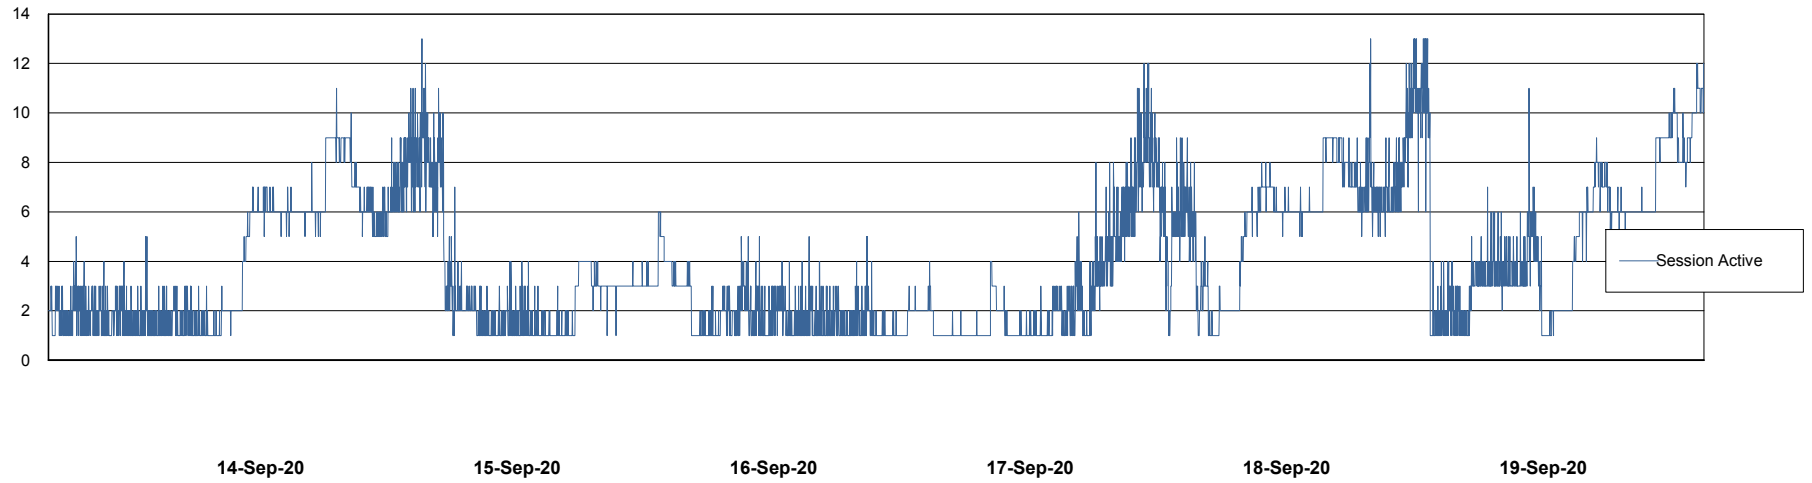

Weekly SLA Customer Report

Customer NIX_Production
Database ID 51

Database Performance NIXDB_BI

Weekly SLA Customer Report

Customer NIX_Production
Database ID 51

Database Performance NIXDB_Production

Weekly SLA Customer Report