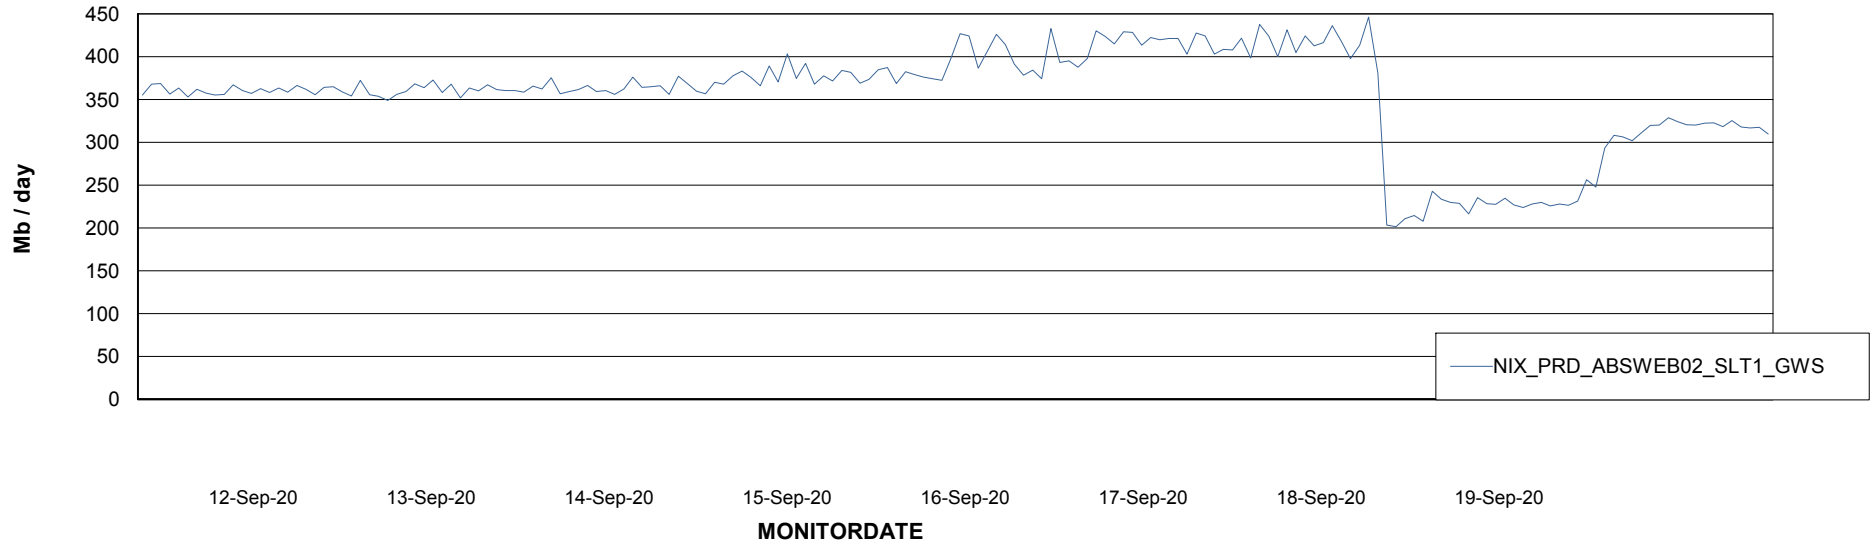

ABSSolute Web Component Services

Avg memory used per ABS Web component