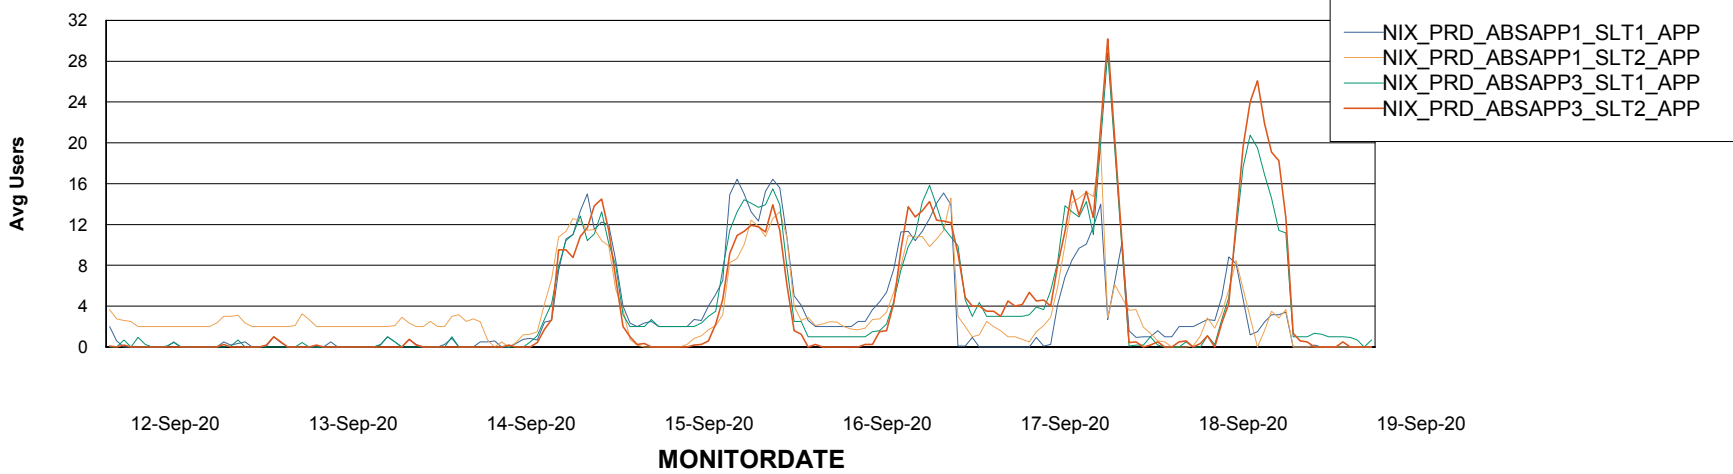

Avg users per day per ABS server