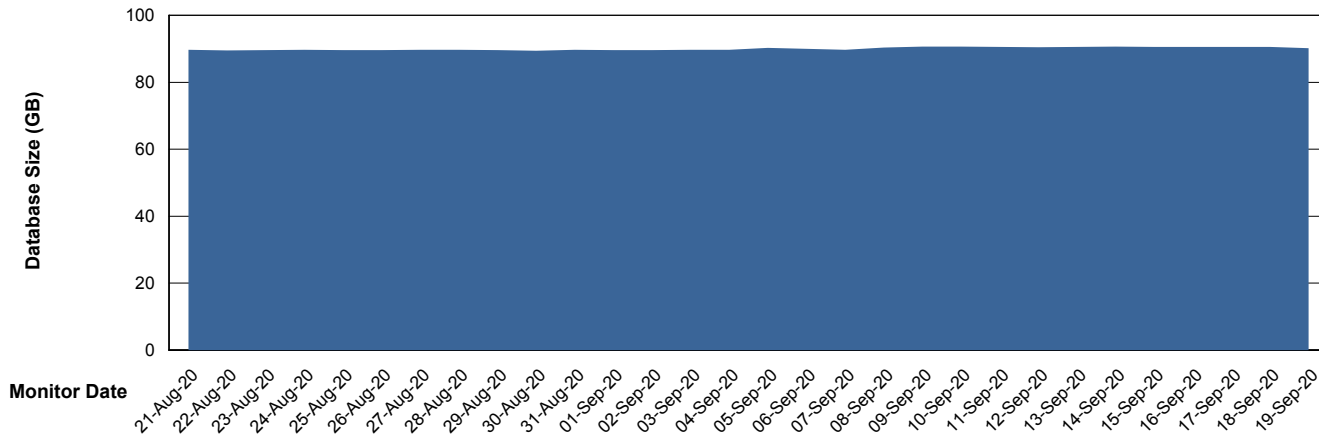

DATABASE SIZE LLGDB_BI02

Database growth over last month