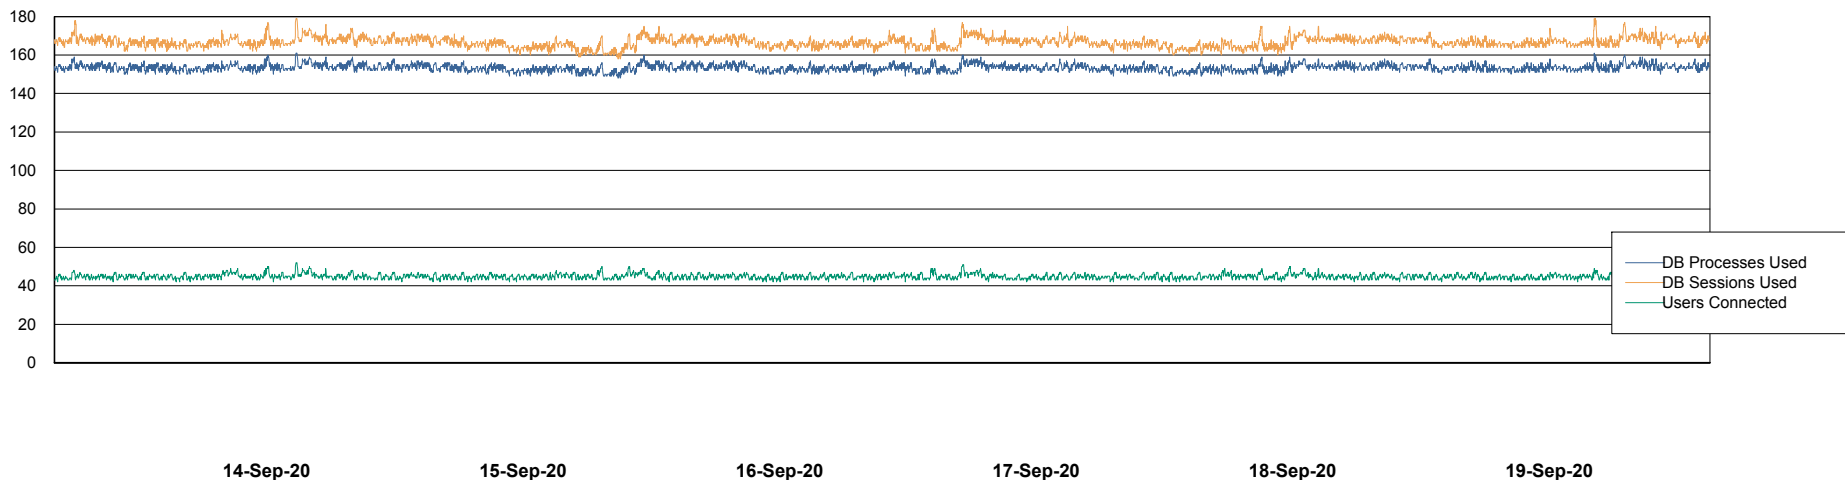

Database Performance LLGDB_BI02