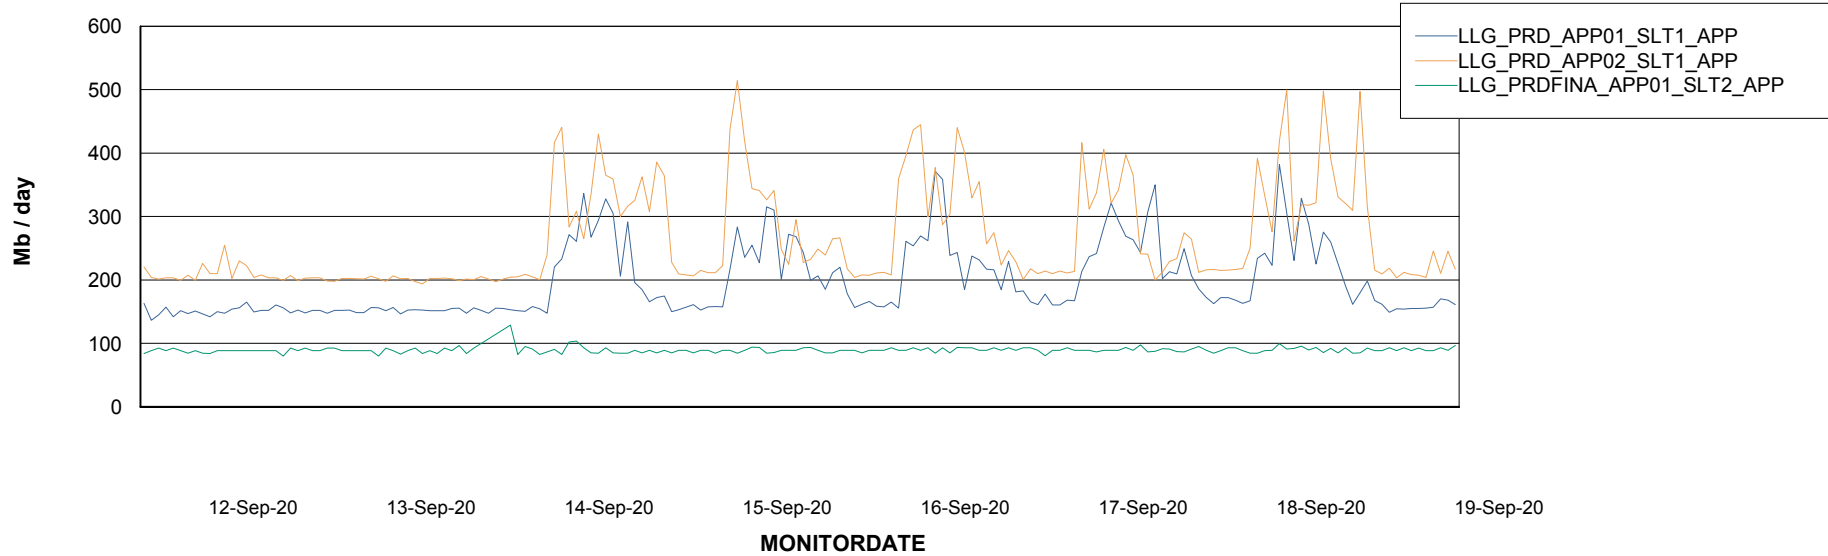

ABSSolute Application Server Services

Avg memory used per ABS Server Service