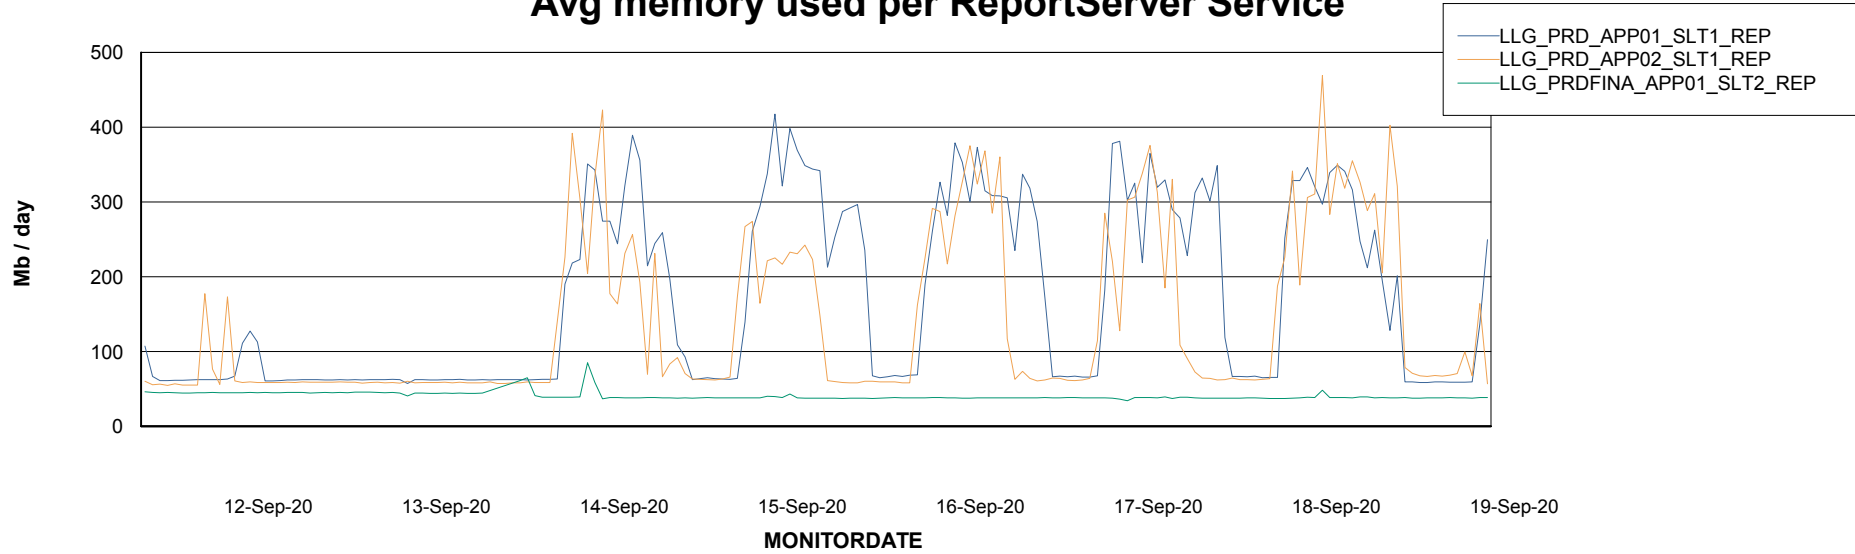

ABSSolute Application Server Services

Avg memory used per ReportServer Service