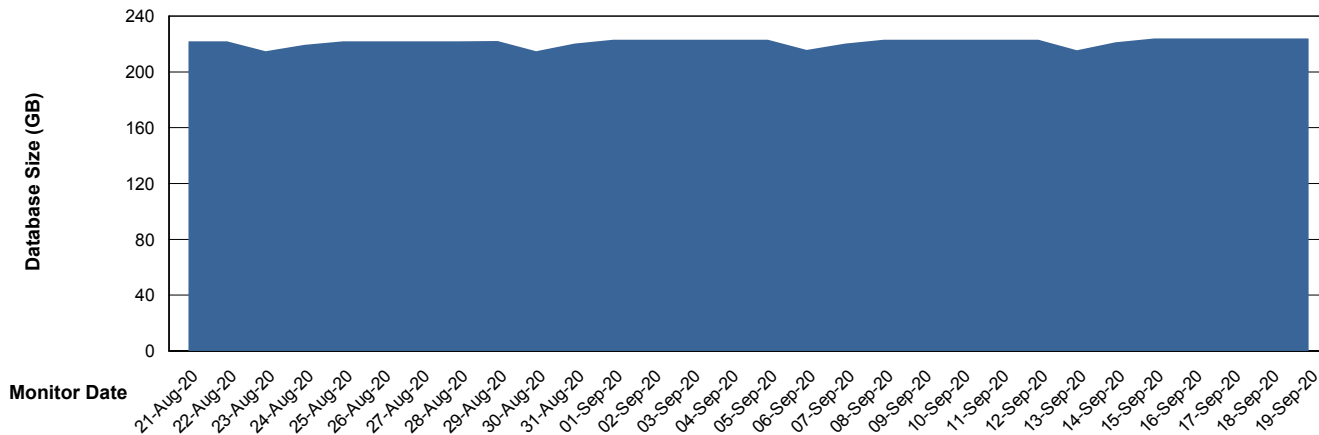

DATABASE SIZE LLGDB_Production

Database growth over last month