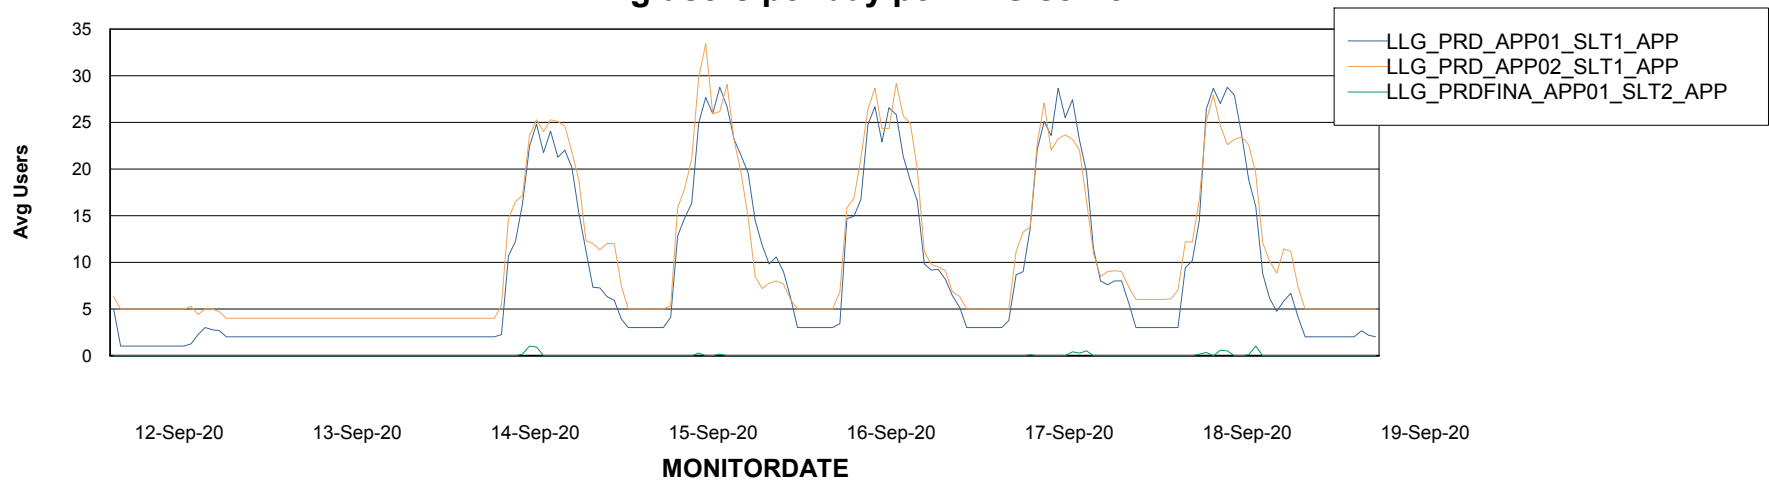

Avg users per day per ABS server