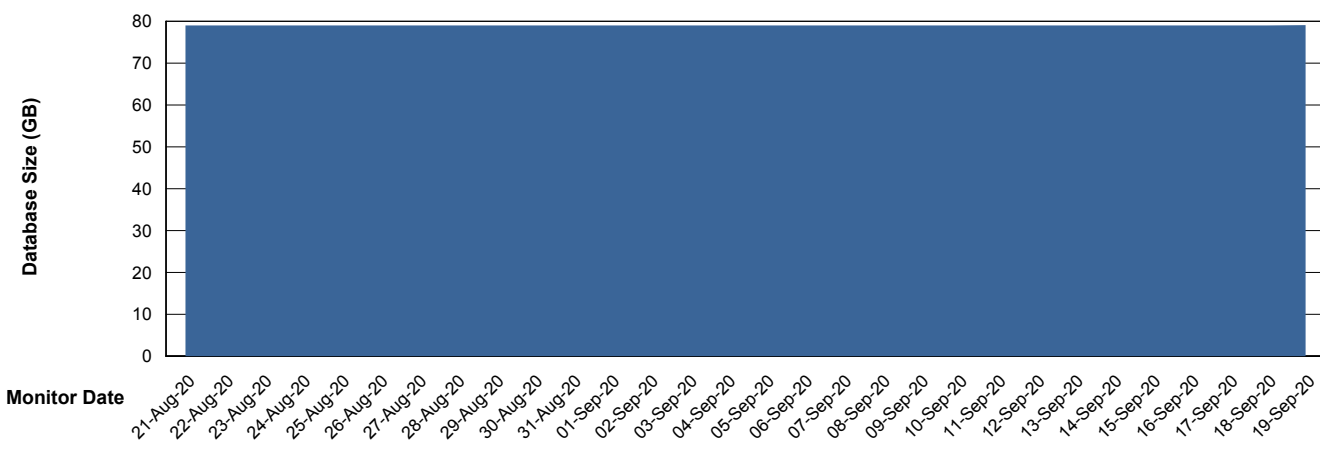

Weekly SLA Customer Report

Customer KLA_Production
Database ID 65

Database Performance KLADB_Production

Weekly SLA Customer Report

Customer KLA_Production
Database ID 65

Database Performance KLADB_Standby

Weekly SLA Customer Report

Customer KLA_Production
 Database ID 65

DATABASE SIZE KLADB_Production

Database growth over last month

Database Tablespace KLADB_Production

Date	Tablespace Name	Filesize (Gb)	Usedsize (Gb)	Percentage free
19-Sep-20	ABSDATA	48	40	17
	INDX	45	36	20
18-Sep-20	ABSDATA	48	40	17
	INDX	45	36	20
17-Sep-20	ABSDATA	48	40	17
	INDX	45	36	20
16-Sep-20	ABSDATA	48	40	17
	INDX	45	36	20
15-Sep-20	ABSDATA	48	40	17
	INDX	45	36	20
14-Sep-20	ABSDATA	48	40	17
	INDX	45	36	20
13-Sep-20	ABSDATA	48	40	17
	INDX	45	36	20