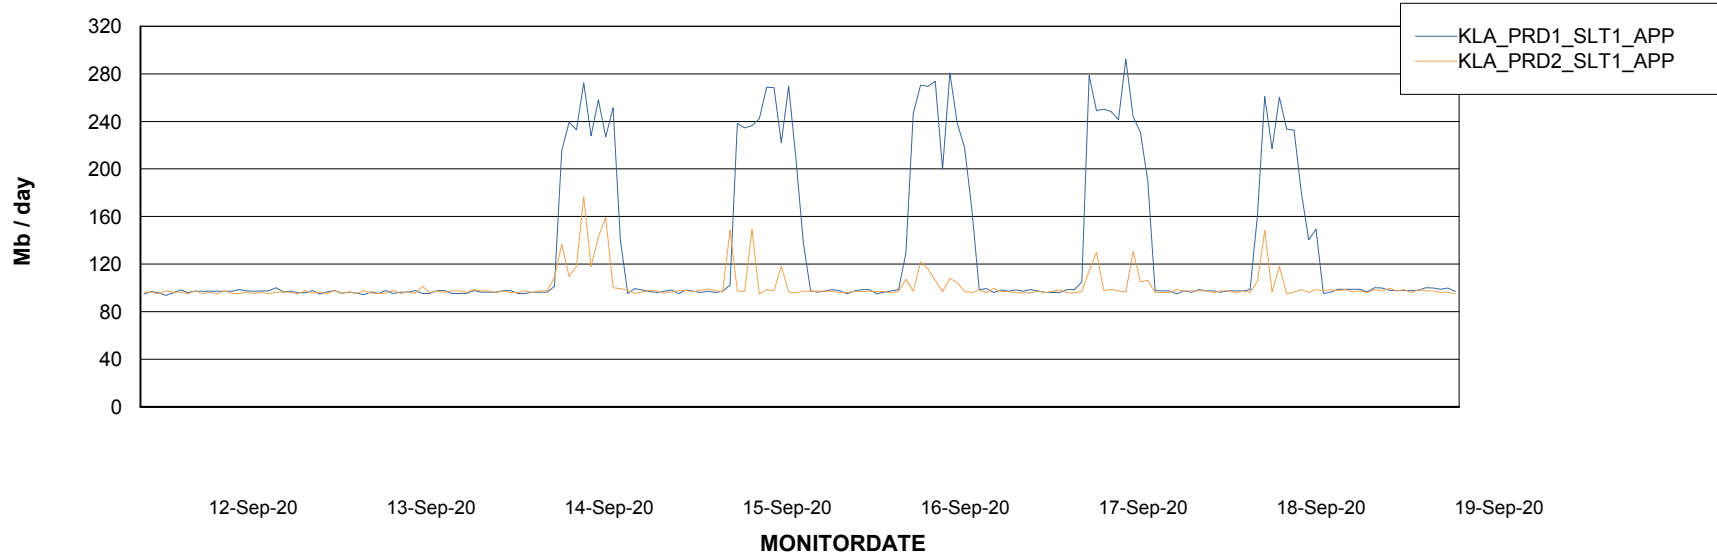

ABSSolute Application Server Services

Avg memory used per ABS Server Service