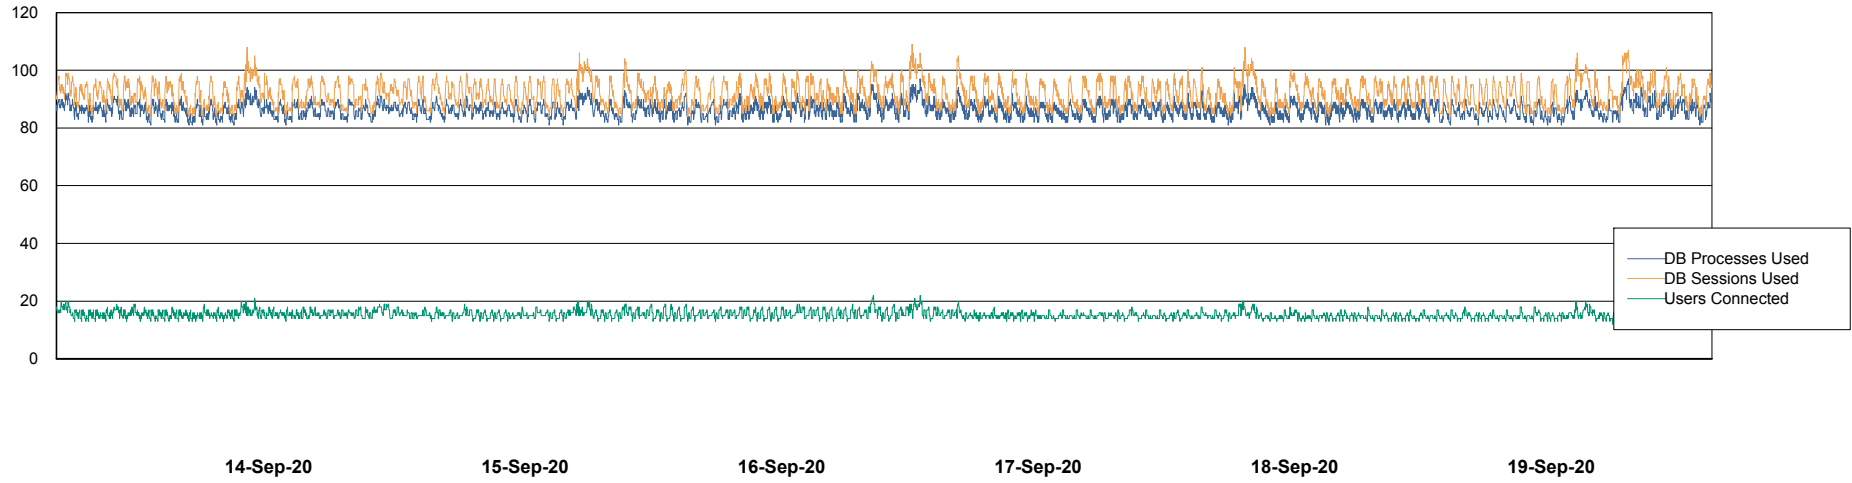

Database Performance ELJDB_PRD_BI