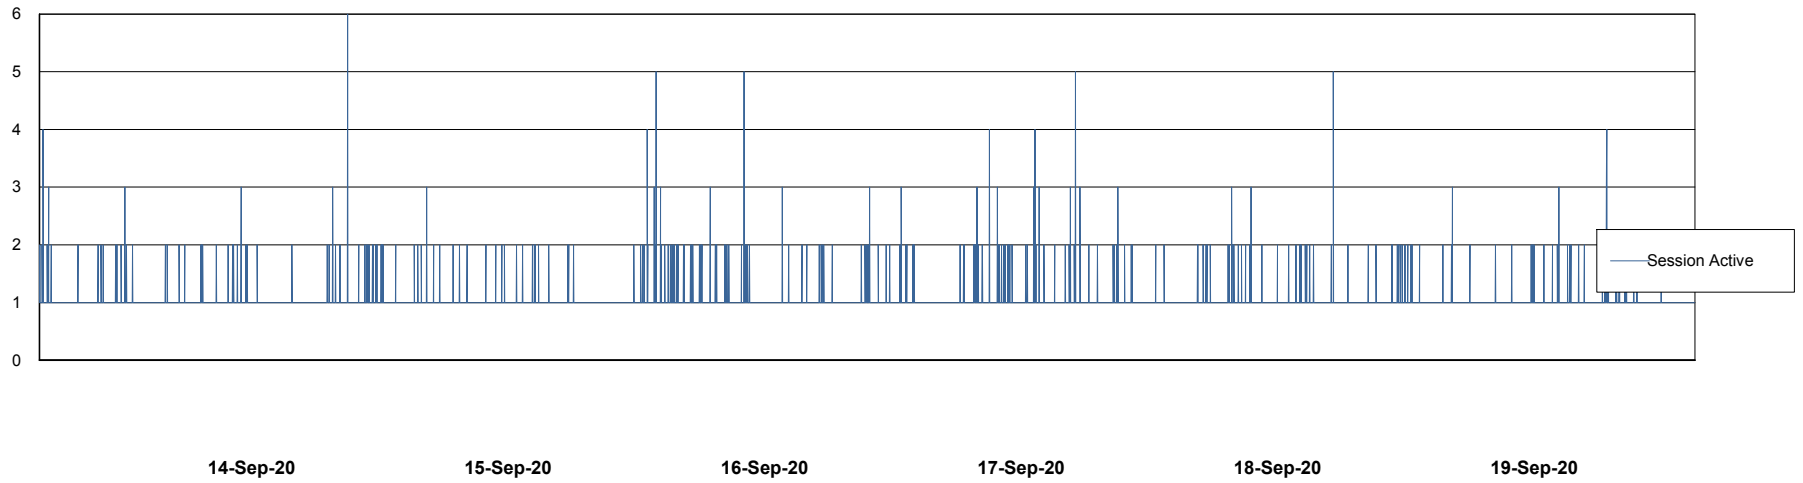

Database Performance ELJDB_Standby