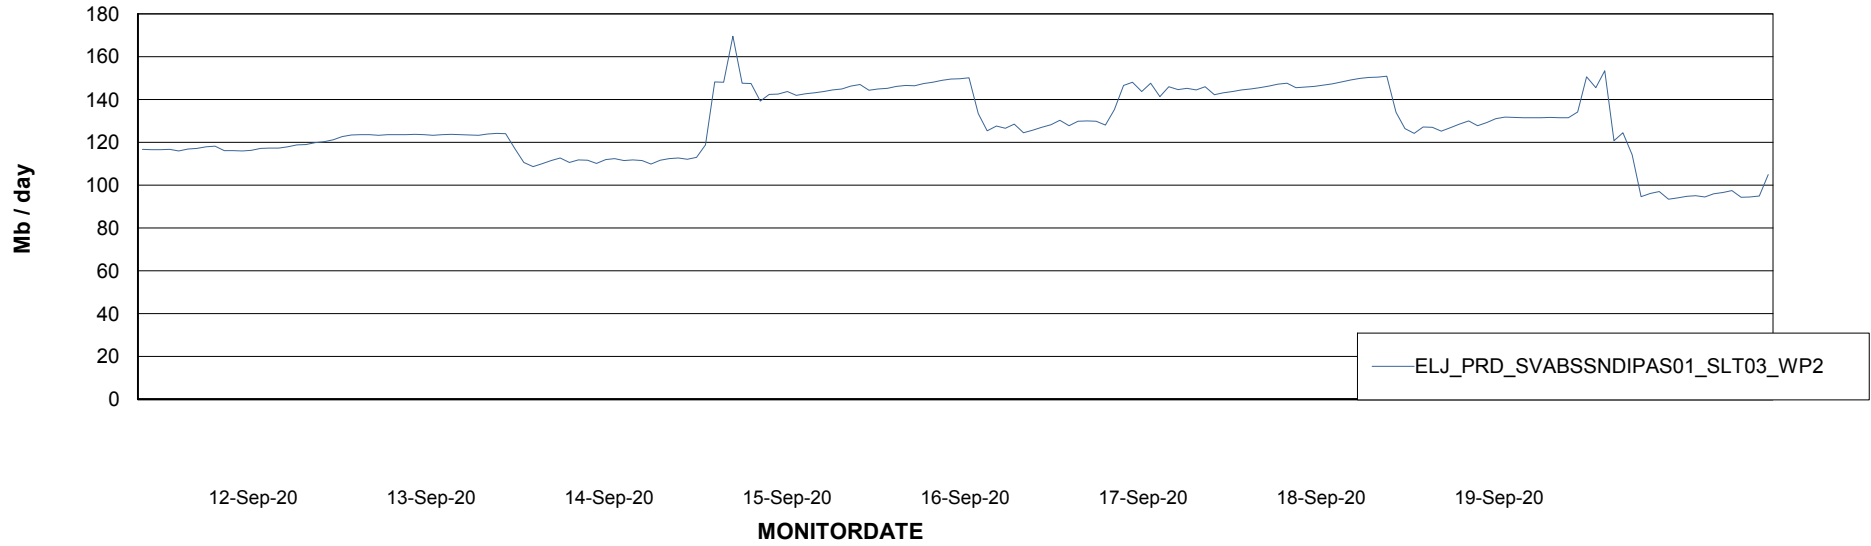

ABSSolute Web Component Services

Avg memory used per ABS Web component