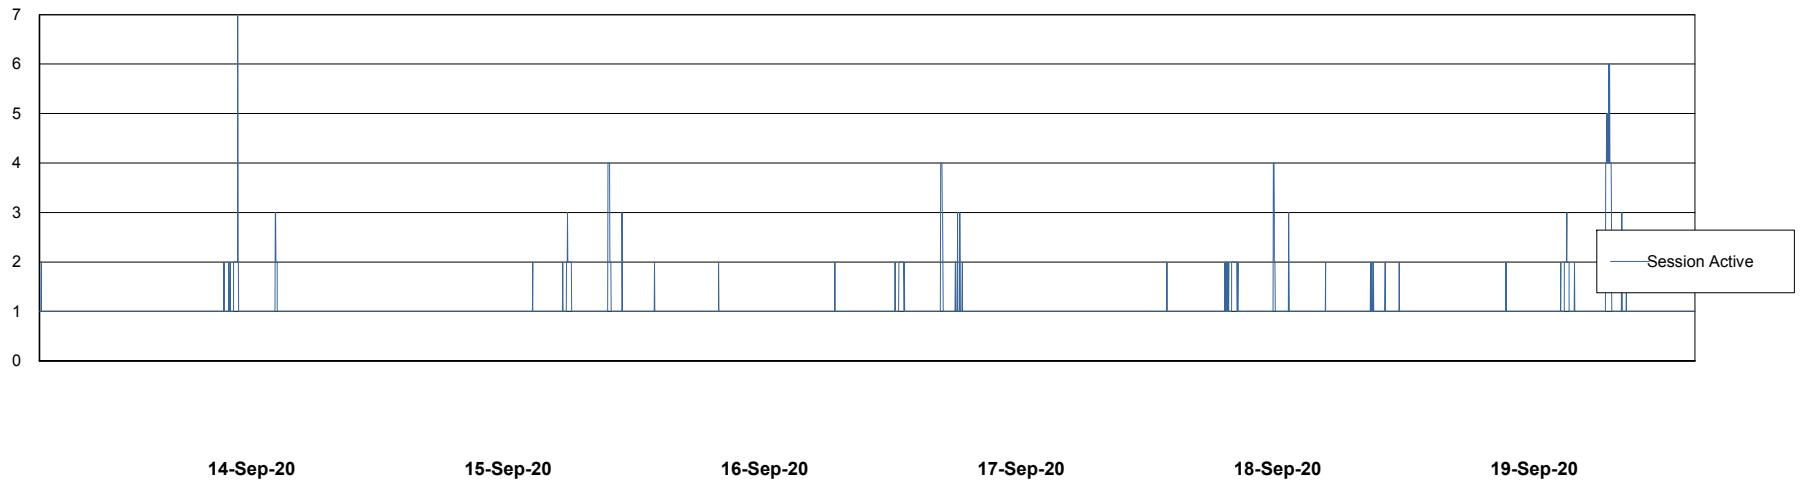

Database Performance ELJDB_PRD_BI