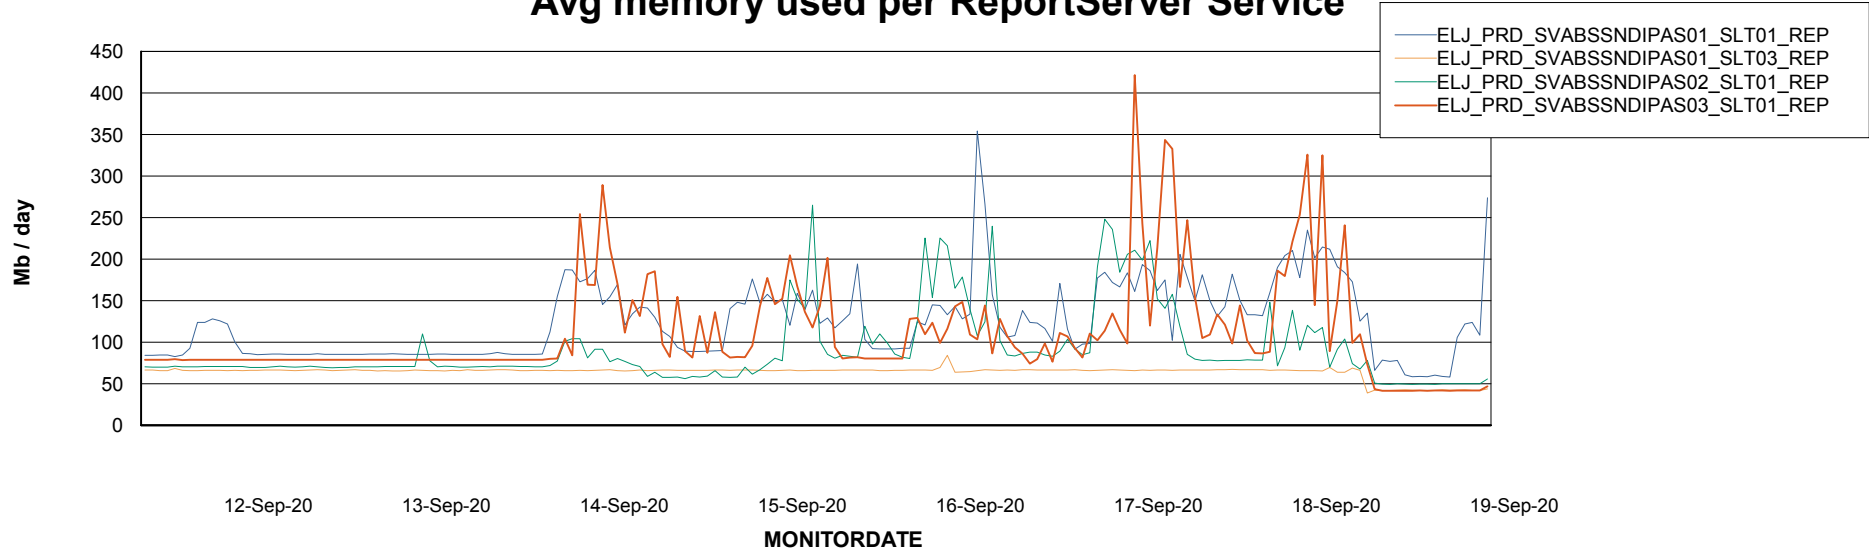

Avg memory used per ABS Server Service

Avg users per day per ABS server

Weekly SLA Customer Report

Customer ELJ Production
Database ID 72

ABSSolute Application ReportServer Services

Avg memory used per ReportServer Service