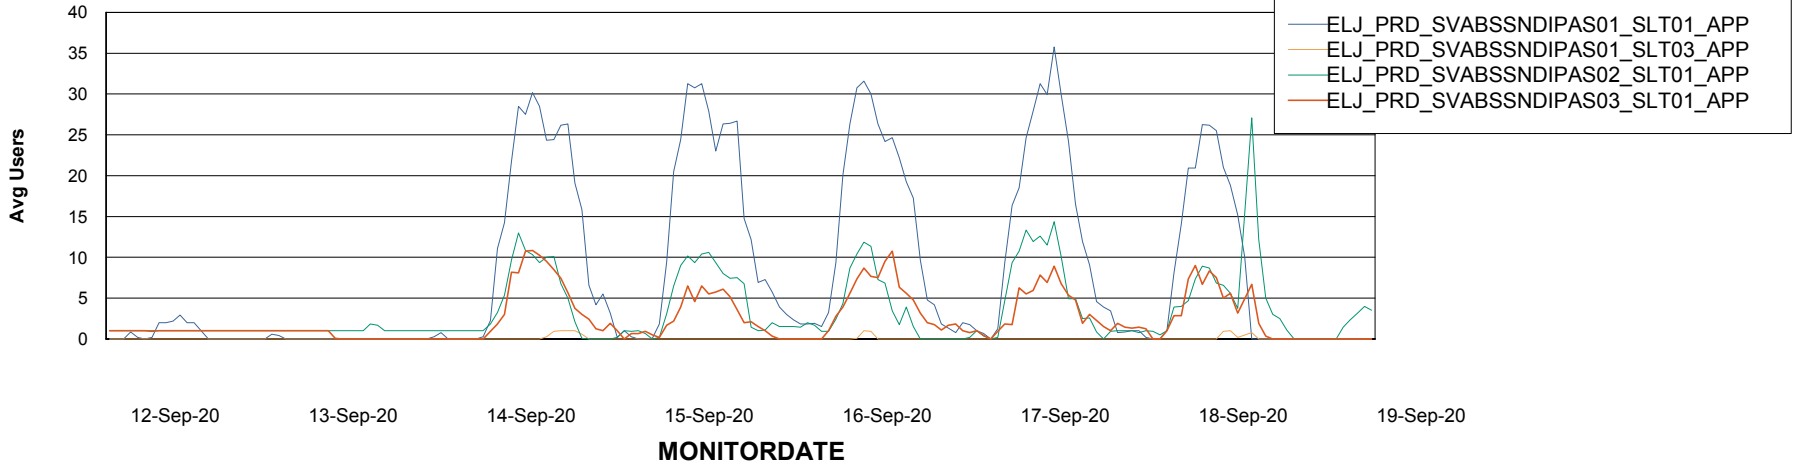

Avg users per day per ABS server