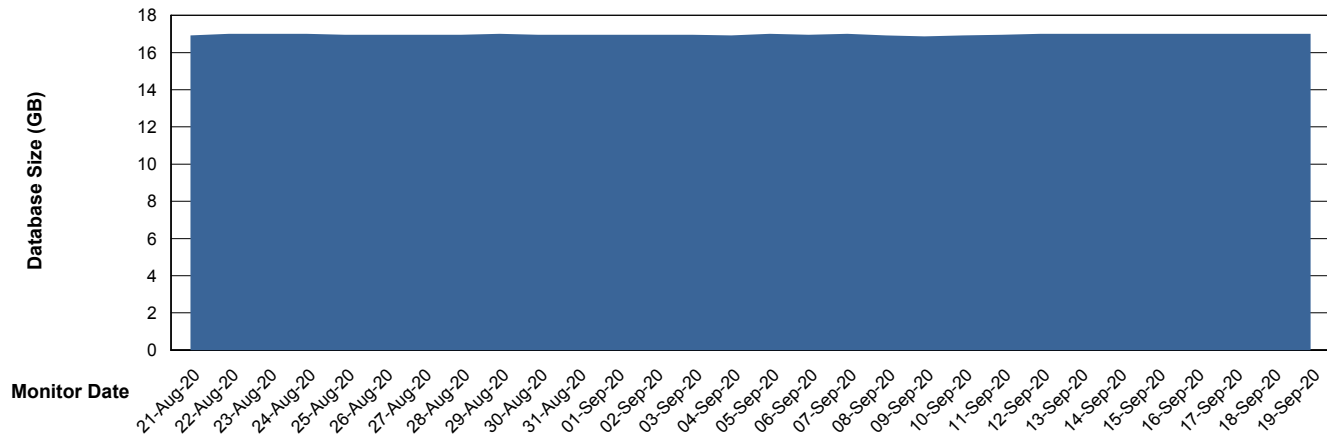

Customer ELJ Production
Database ID 72

Database Performance ELJDB_Standby

Weekly SLA Customer Report

Customer ELJ Production
Database ID 72

DATABASE SIZE ELJDB_PRD_BI

Database growth over last month

DATABASE SIZE ELJDB_Production