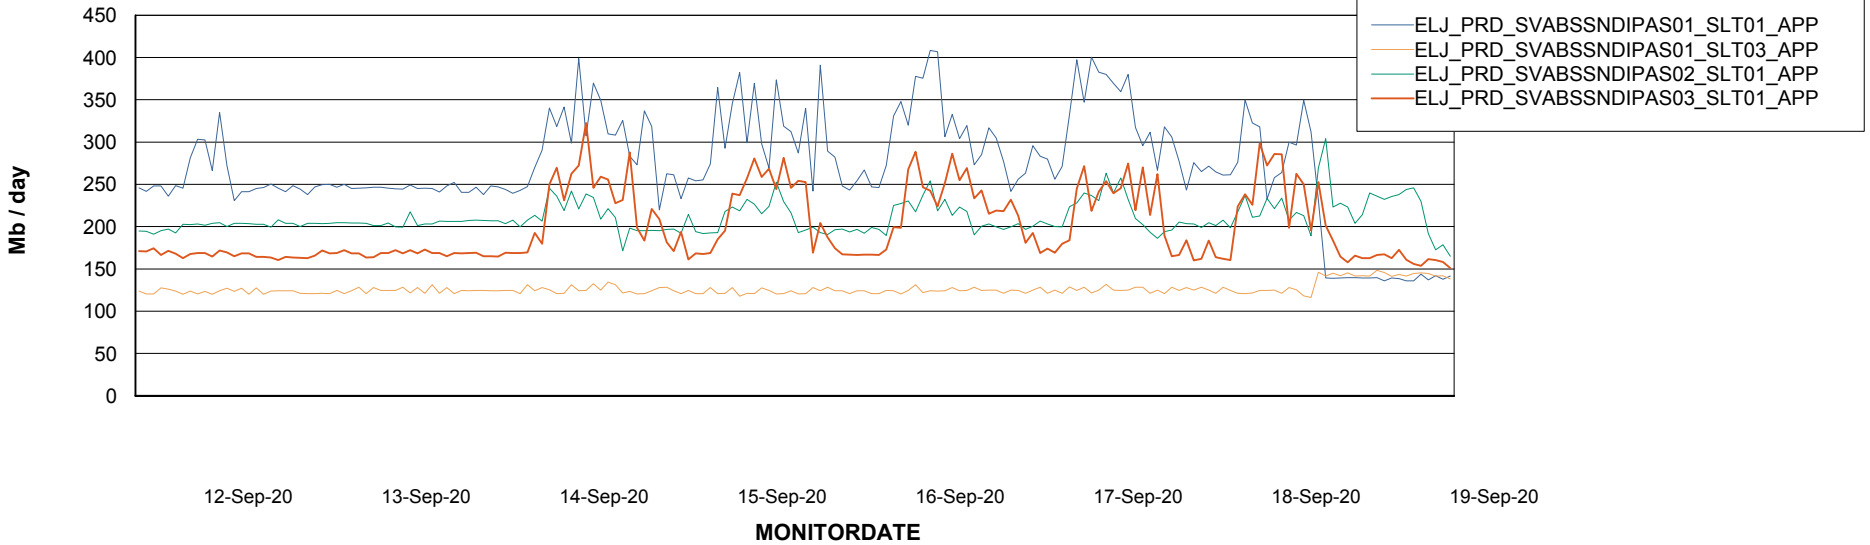

ABSolute Application Server Services

Avg memory used per ABS Server Service