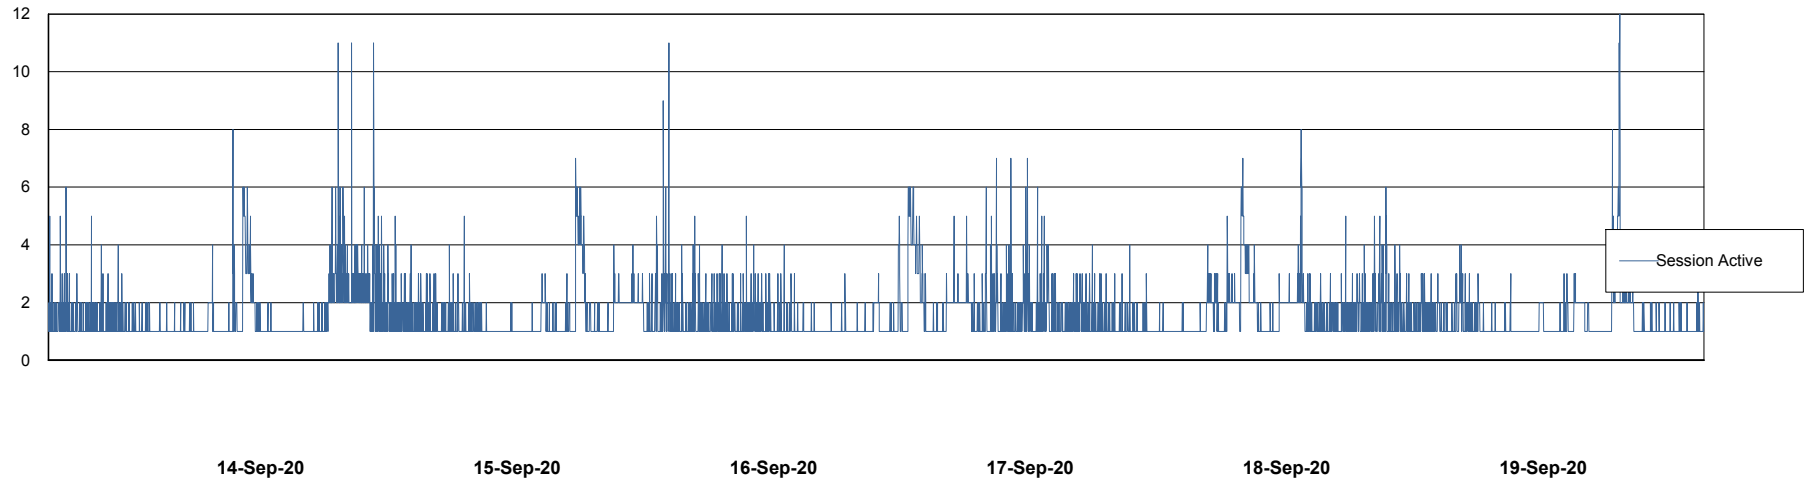

Weekly SLA Customer Report

Customer ELJ Production
Database ID 72

Database Performance ELJDB_PRD_BI

Weekly SLA Customer Report

Customer ELJ Production
Database ID 72

Database Performance ELJDB_Production

Weekly SLA Customer Report