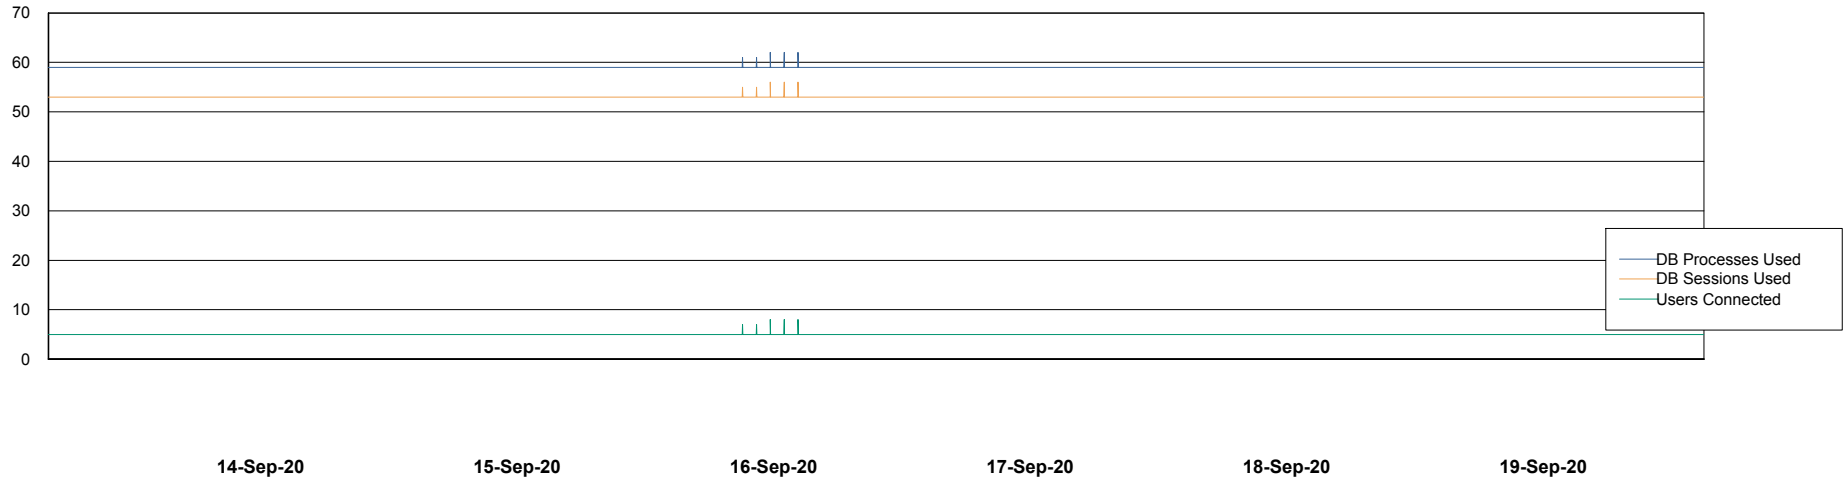

Database Performance ELJDB_Standby