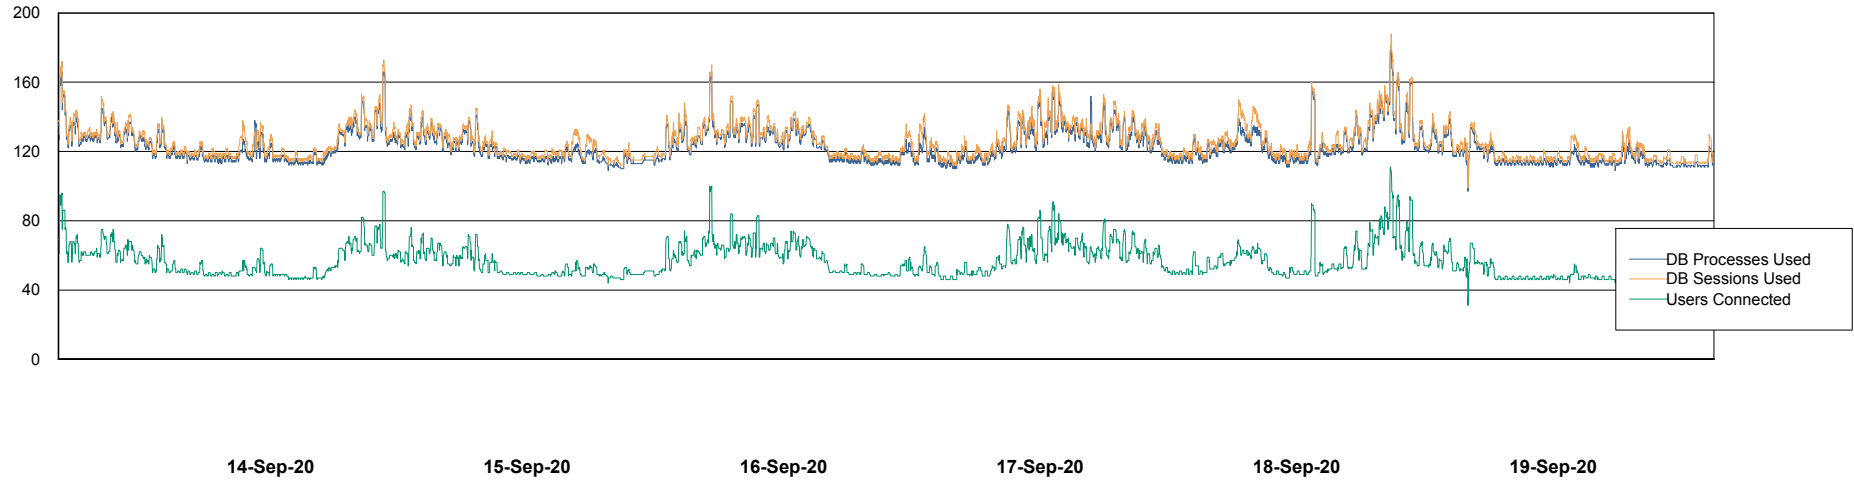

Weekly SLA Customer Report

Customer ELJ Production
Database ID 72

Database Performance ELJDB_PRD_BI

Weekly SLA Customer Report

Customer ELJ Production
Database ID 72

Database Performance ELJDB_Production

Weekly SLA Customer Report