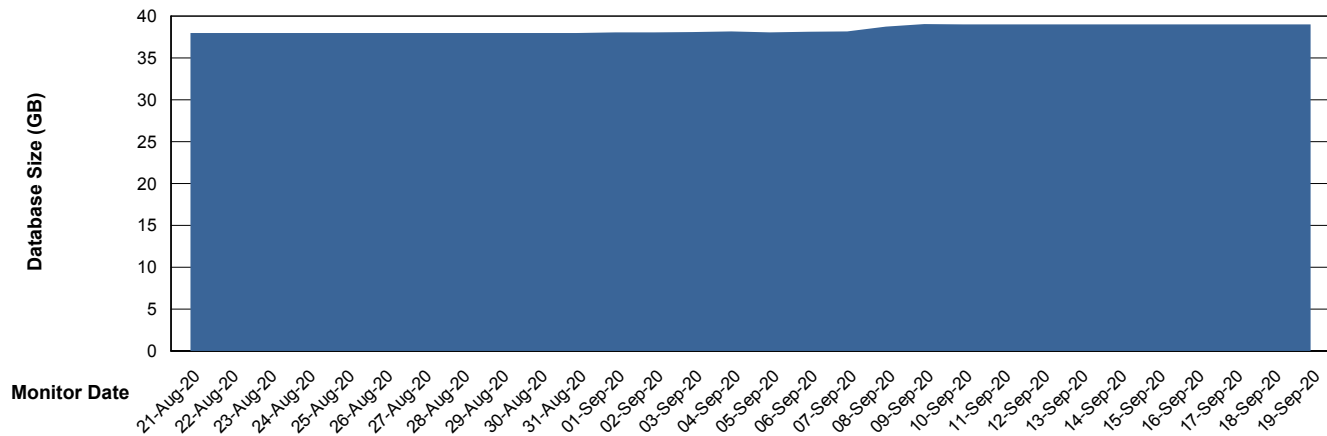

DATABASE SIZE ELJDB_Production

Database growth over last month