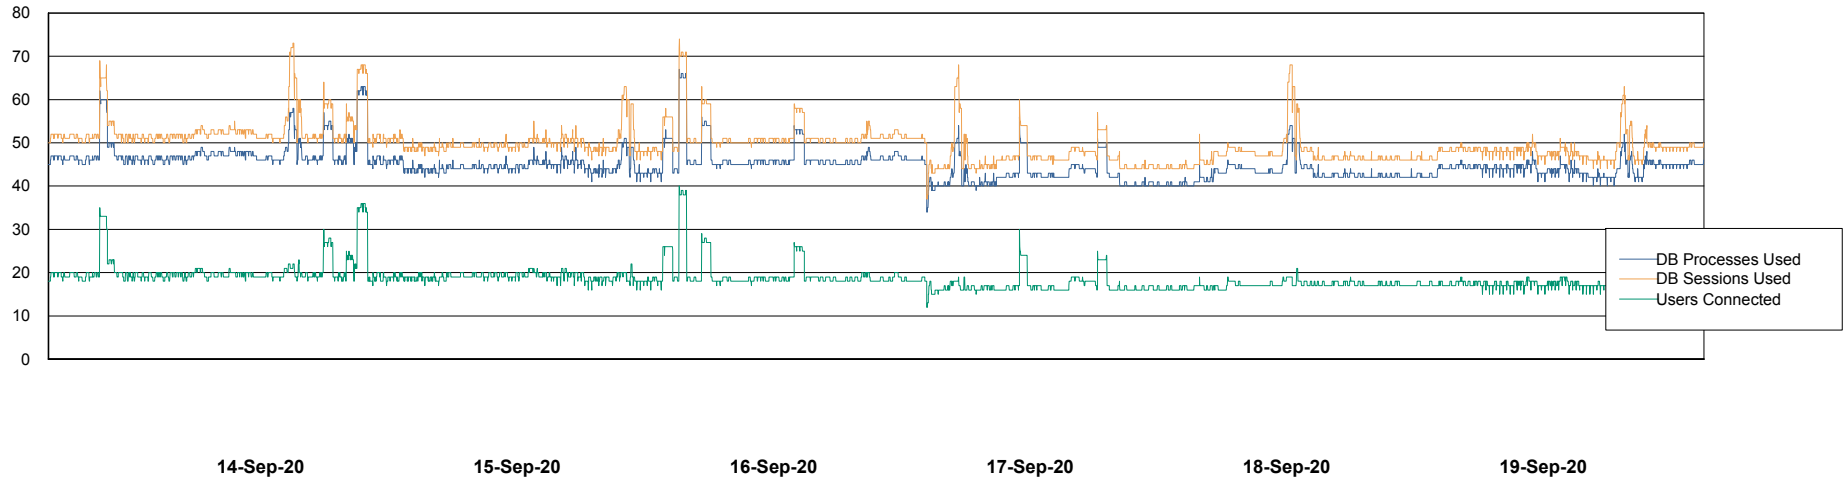

Weekly SLA Customer Report

Customer DFD Production
Database ID 39

Database Performance DFDDDB_Production

Weekly SLA Customer Report

Customer DFD Production
Database ID 39

Database Performance DFDDDBBI_Production