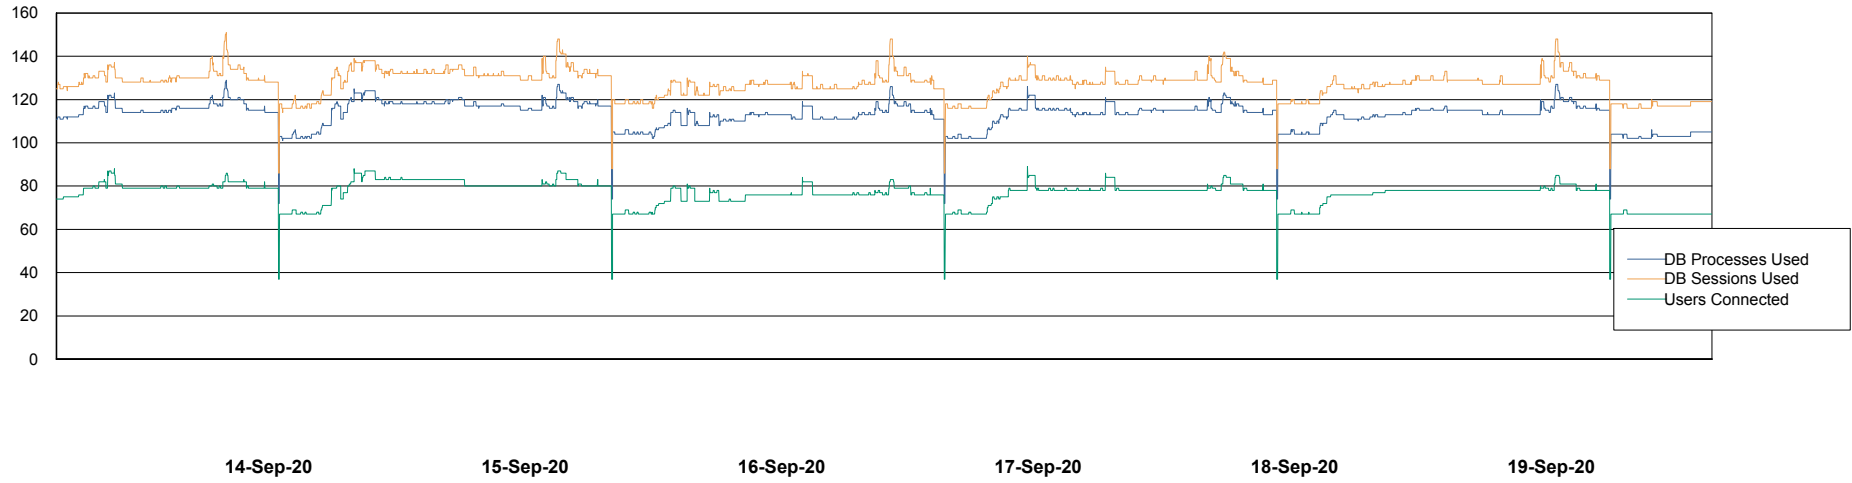

Database Performance DFDDDB_Production