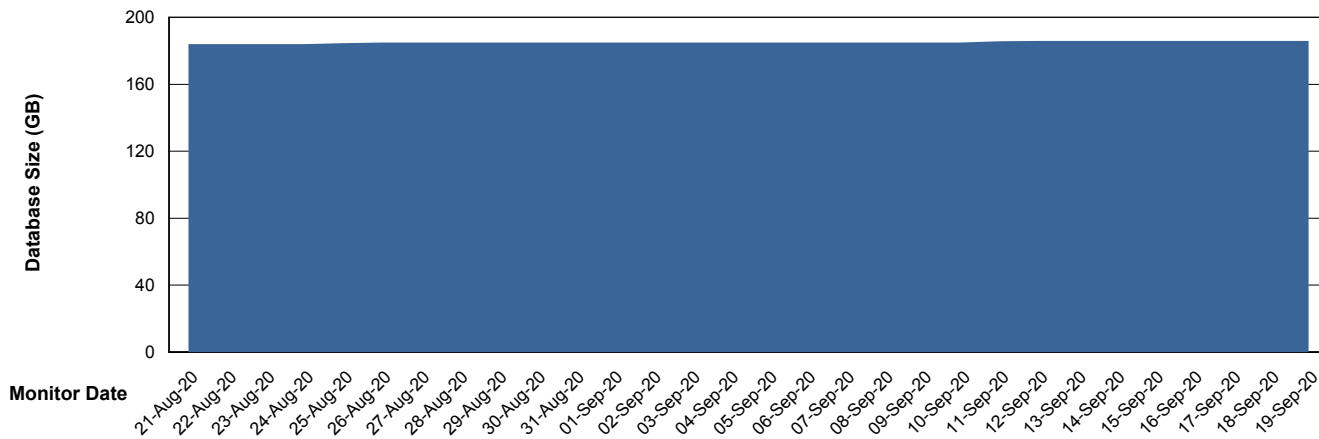

Weekly SLA Customer Report

Customer DFD Production
Database ID 39

Database Performance DFDDDB_Production

Weekly SLA Customer Report

Customer DFD Production
Database ID 39

Database Performance DFDDDBBI_Production

Weekly SLA Customer Report

Customer DFD Production
Database ID 39

DATABASE SIZE DFDDDB_Production

Database growth over last month

DATABASE SIZE DFDDDBI_Production

Database growth over last month

Weekly SLA Customer Report