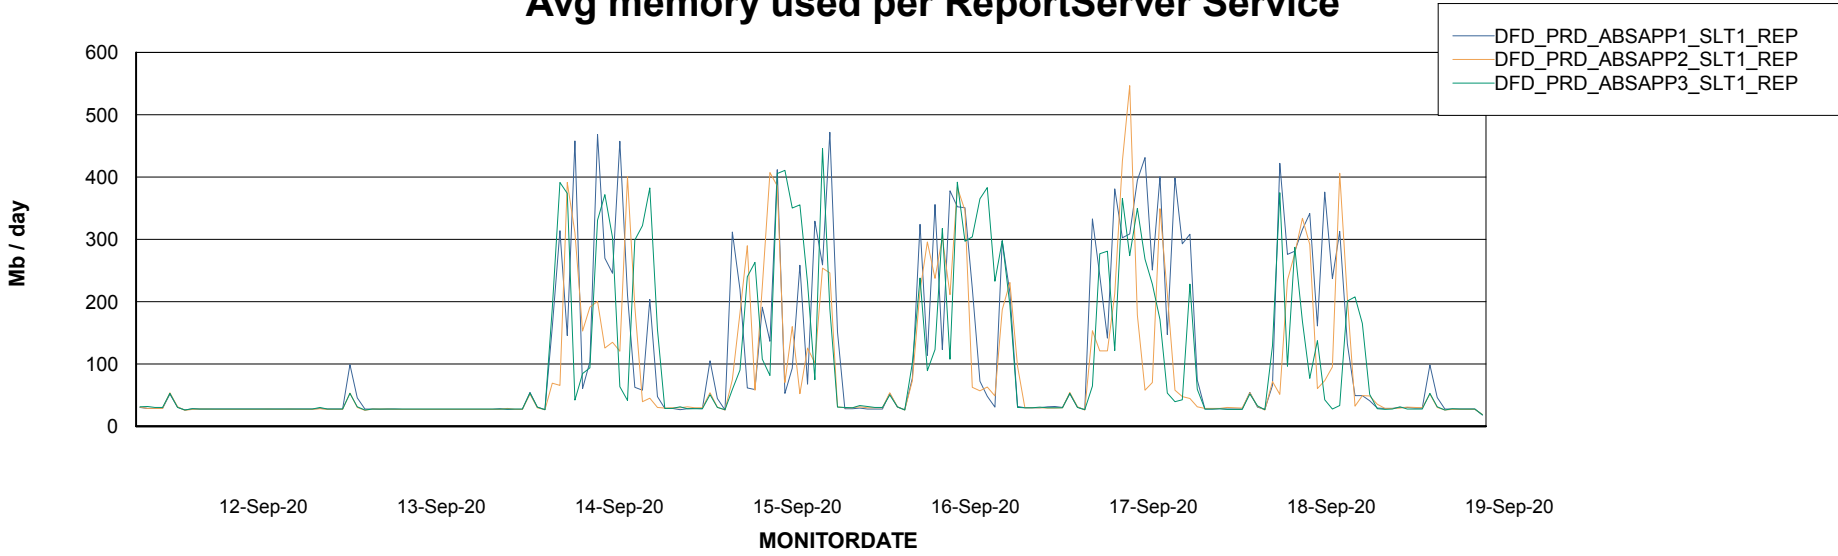

ABSSolute Application ReportServer Services

Avg memory used per ReportServer Service