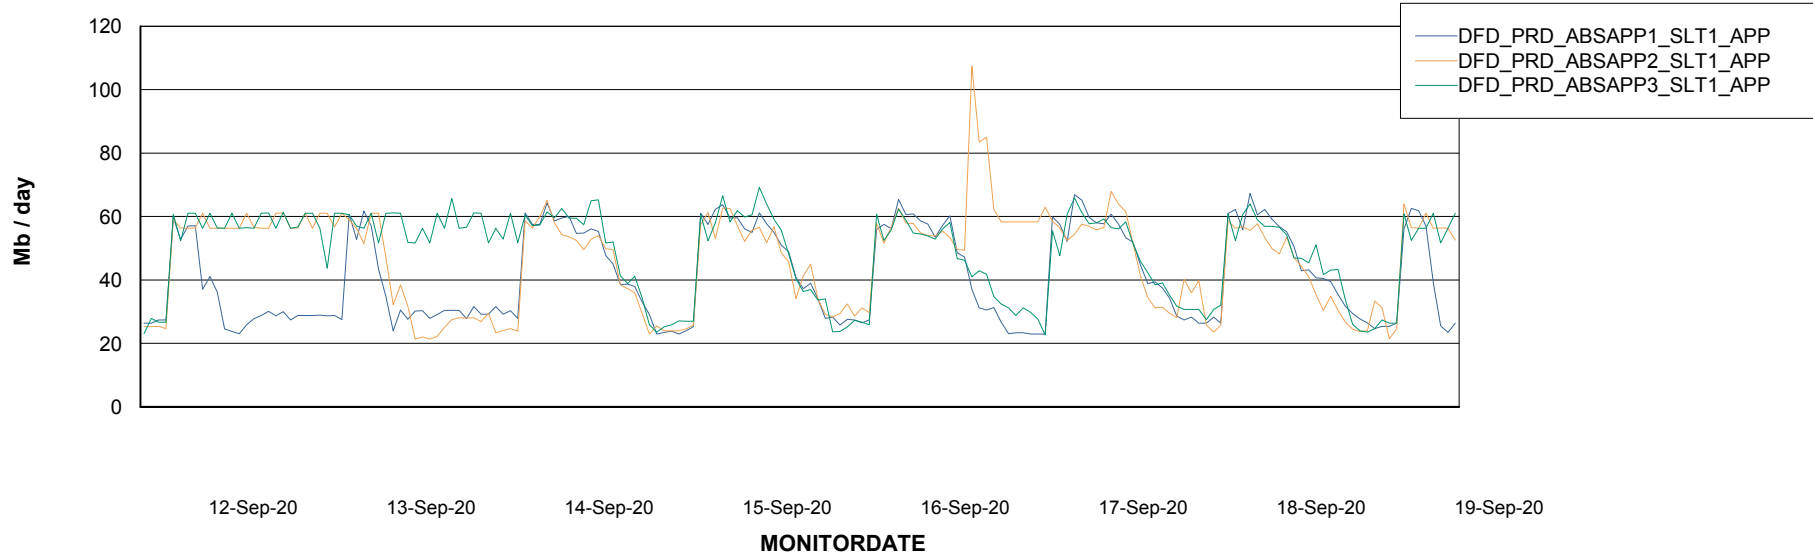

ABSSolute Application Server Services

Avg memory used per ABS Server Service