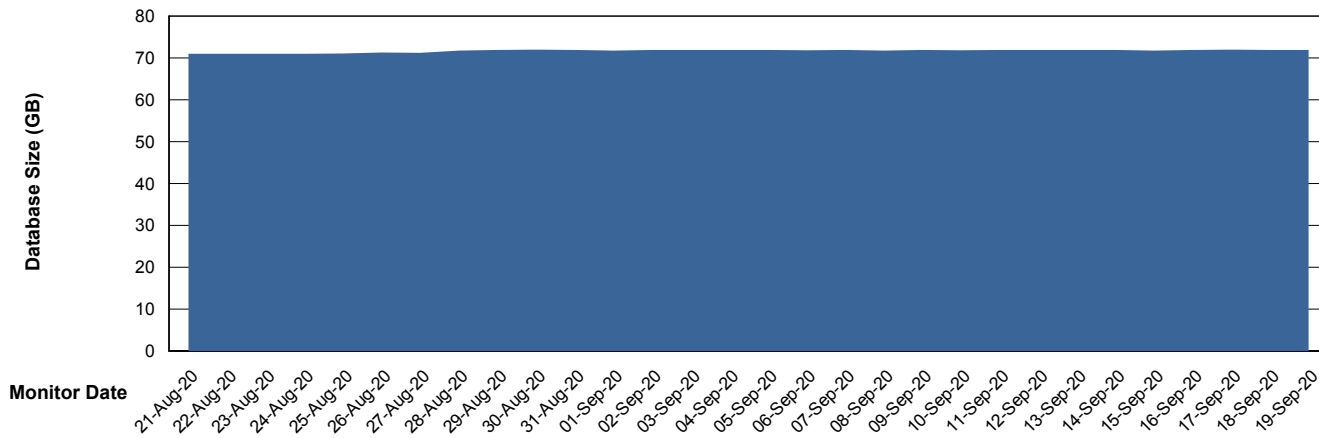

Weekly SLA Customer Report

Customer DFD Production
Database ID 39

DATABASE SIZE DFDDDB_Production

Database growth over last month

DATABASE SIZE DFDDDBI_Production

Database growth over last month

Weekly SLA Customer Report