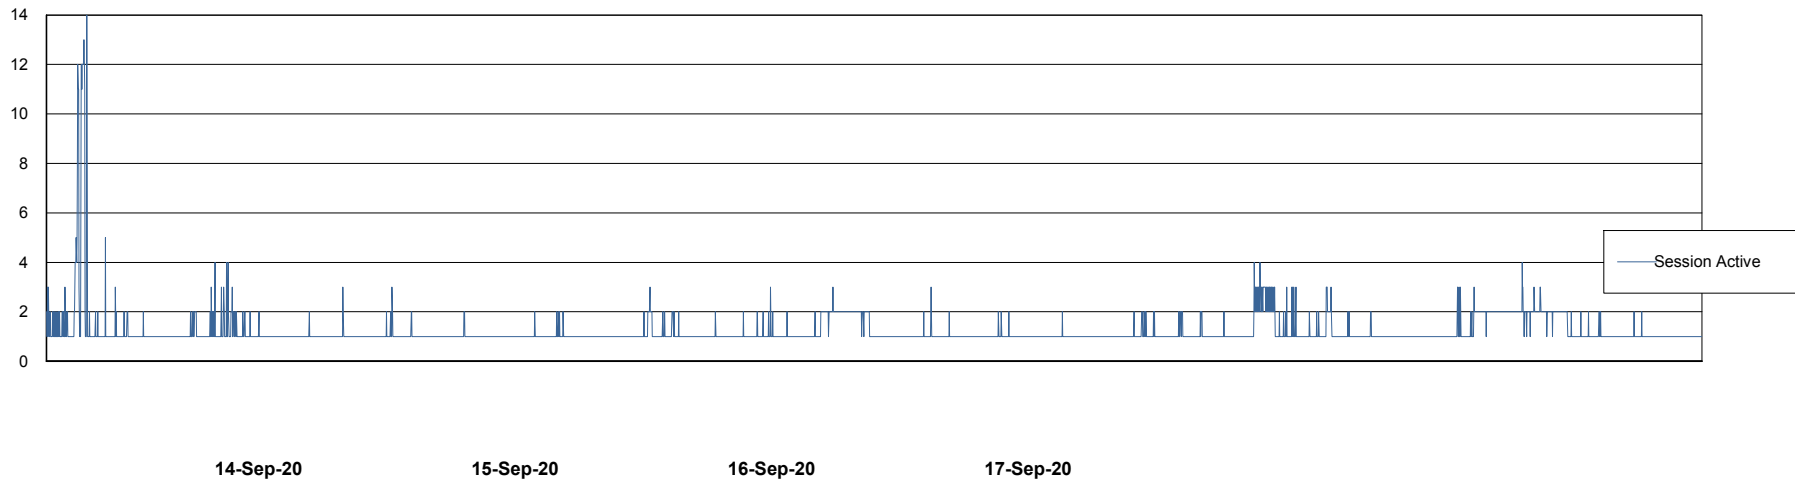

Harddisk Usage CIW_PRD_ORACLE2

	Free disk space on c: (%)	Total disk space on c: (Gb)	Free disk space on d: (%)	Total disk space on d: (Gb)	Free disk space on e: (%)	Total disk space on e: (Gb)
17-Sep-20	93	701	55	700	100	830
16-Sep-20	93	701	55	700	100	830
15-Sep-20	93	701	55	700	100	830
14-Sep-20	93	701	55	700	100	830
13-Sep-20	93	701	55	700	100	830

Weekly SLA Customer Report

Customer CIW Production
Database ID 45

Database Performance CIWDB_Production

Weekly SLA Customer Report

Customer CIW Production
Database ID 45

Database Performance CIWDB_Standby

Weekly SLA Customer Report