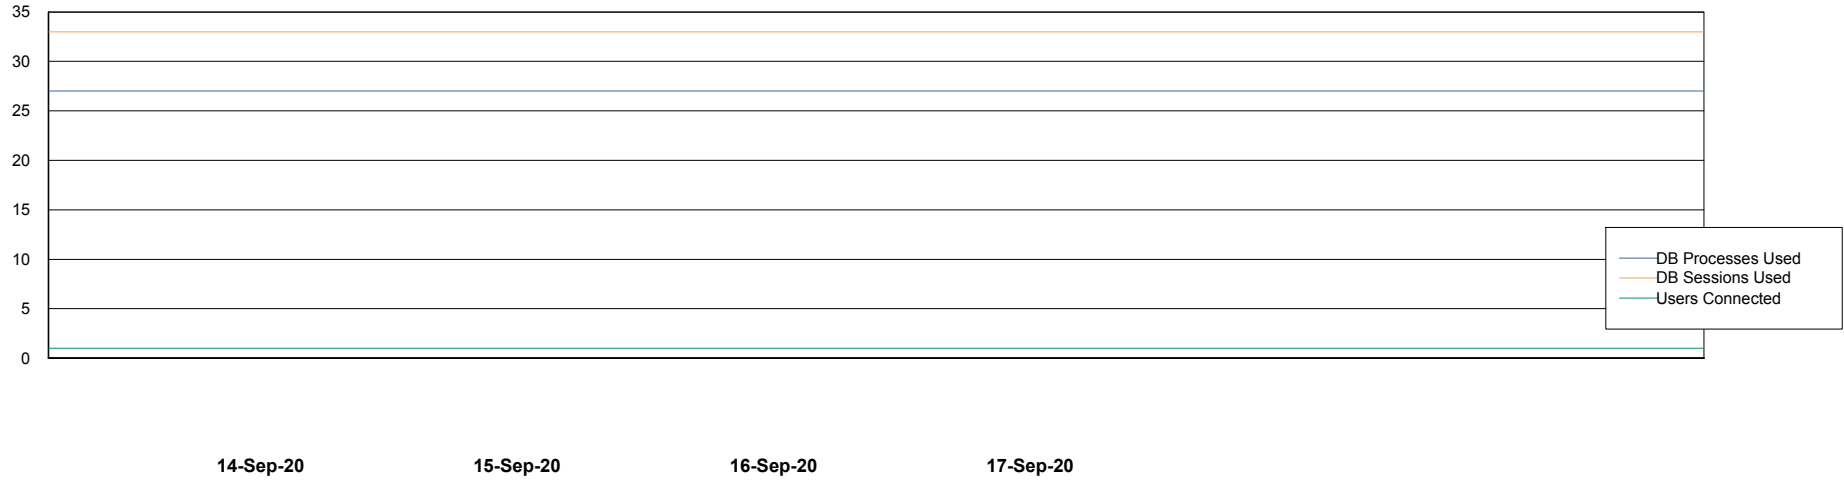

Weekly SLA Customer Report

Customer CIW Production
Database ID 45

Database Performance CIWDB_Production

Weekly SLA Customer Report

Customer CIW Production
Database ID 45

Database Performance CIWDB_Standby

Weekly SLA Customer Report

Customer CIW Production
 Database ID 45

DATABASE SIZE CIWDB_Production

Database growth over last month

Database Tablespace CIWDB_Production

Date	Tablespace Name	Filesize (Gb)	Usedsize (Gb)	Percentage free
17-Sep-20	ABSDATA	44	37	16
	INDX	5	4	20
16-Sep-20	ABSDATA	44	37	16
	INDX	5	4	20
15-Sep-20	ABSDATA	44	37	16
	INDX	5	4	20
14-Sep-20	ABSDATA	44	37	16
	INDX	5	4	20
13-Sep-20	ABSDATA	44	37	16
	INDX	5	4	20