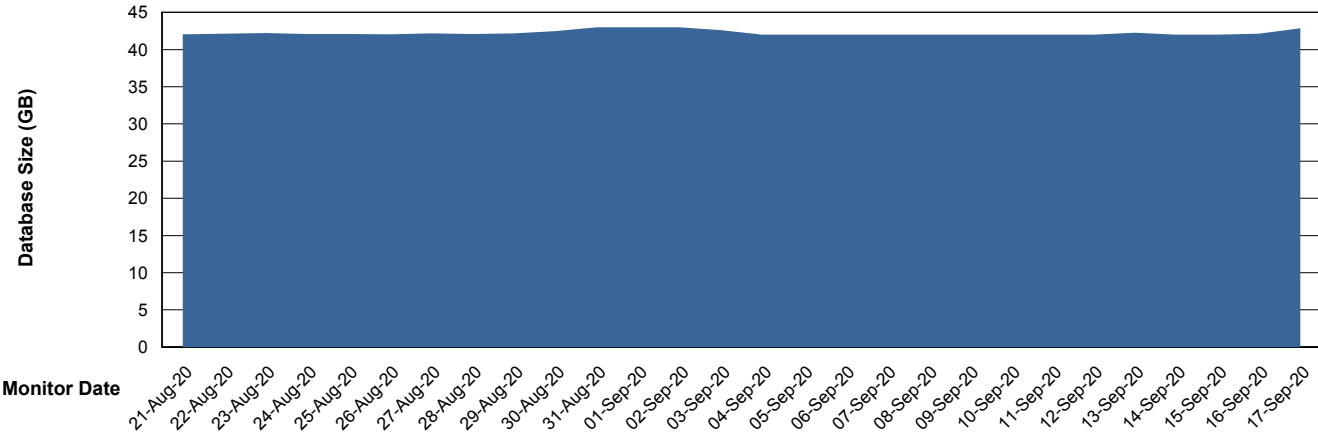

Weekly SLA Customer Report

Customer CIW Production
Database ID 45

Database Performance CIWDB_Production

Weekly SLA Customer Report

Customer CIW Production
Database ID 45

Database Performance CIWDB_Standby

Weekly SLA Customer Report

Customer CIW Production
 Database ID 45

DATABASE SIZE CIWDB_Production

Database growth over last month

Database Tablespace CIWDB_Production

Date	Tablespace Name	Filesize (Gb)	Usedsize (Gb)	Percentage free
17-Sep-20	ABSDATA	44	37	16
	INDX	5	4	20
16-Sep-20	ABSDATA	44	37	16
	INDX	5	4	20
15-Sep-20	ABSDATA	44	37	16
	INDX	5	4	20
14-Sep-20	ABSDATA	44	37	16
	INDX	5	4	20
13-Sep-20	ABSDATA	44	37	16
	INDX	5	4	20