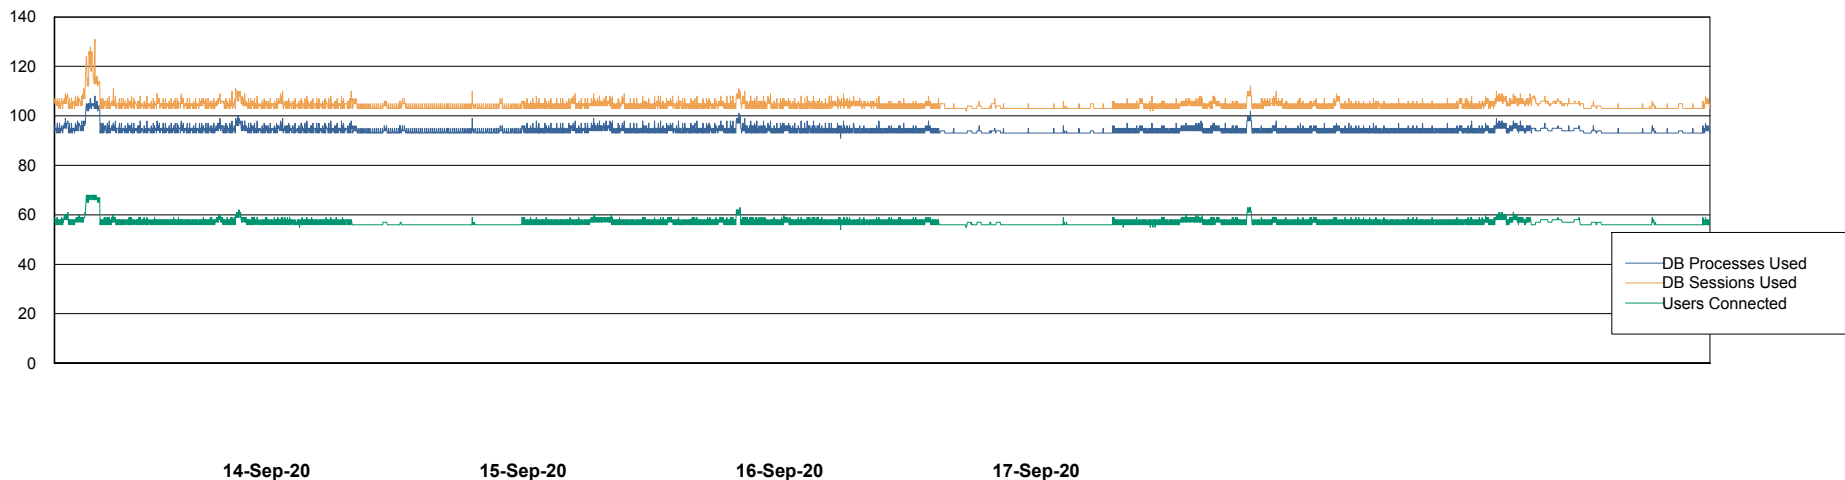

Harddisk Usage CIW_PRD_ORACLE2

	Free disk space on c: (%)	Total disk space on c: (Gb)	Free disk space on d: (%)	Total disk space on d: (Gb)	Free disk space on e: (%)	Total disk space on e: (Gb)
17-Sep-20	93	701	55	700	100	830
16-Sep-20	93	701	55	700	100	830
15-Sep-20	93	701	55	700	100	830
14-Sep-20	93	701	55	700	100	830
13-Sep-20	93	701	55	700	100	830

Weekly SLA Customer Report

Customer CIW Production
Database ID 45

Database Performance CIWDB_Production

Weekly SLA Customer Report

Customer CIW Production
Database ID 45

Database Performance CIWDB_Standby

Weekly SLA Customer Report