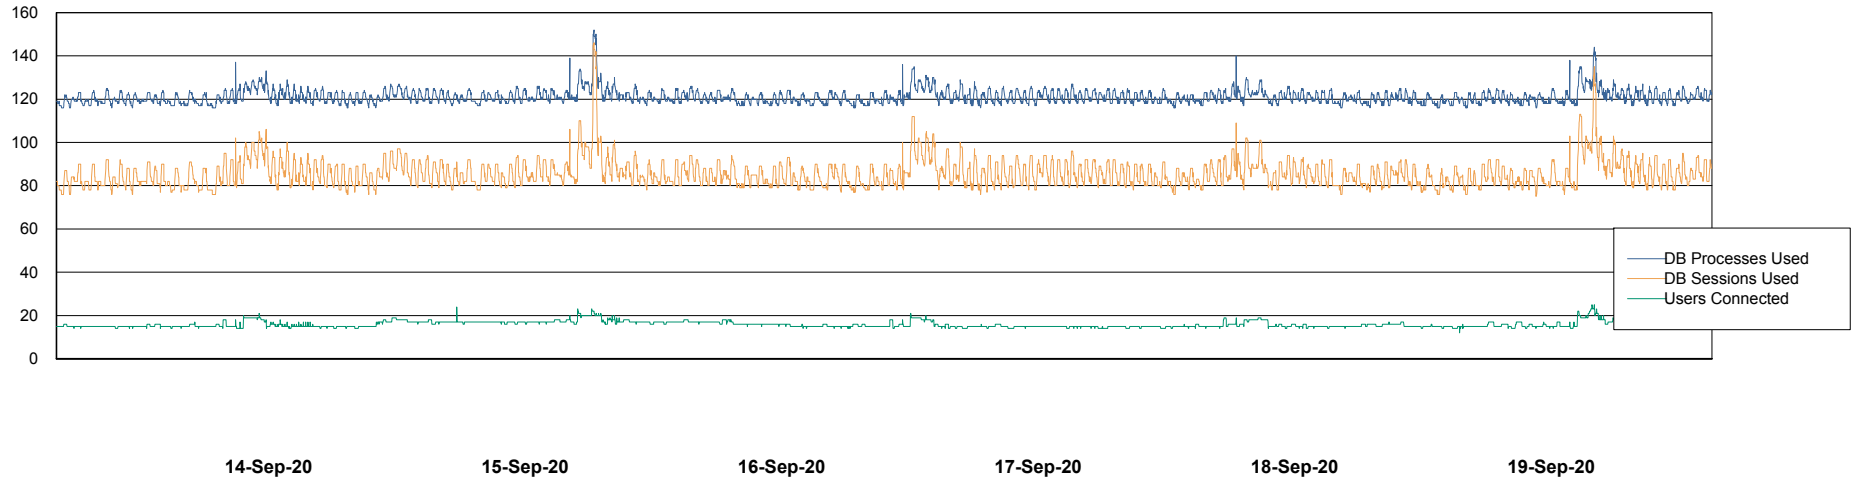

Database Performance BNLDB_FUT_FutureLive