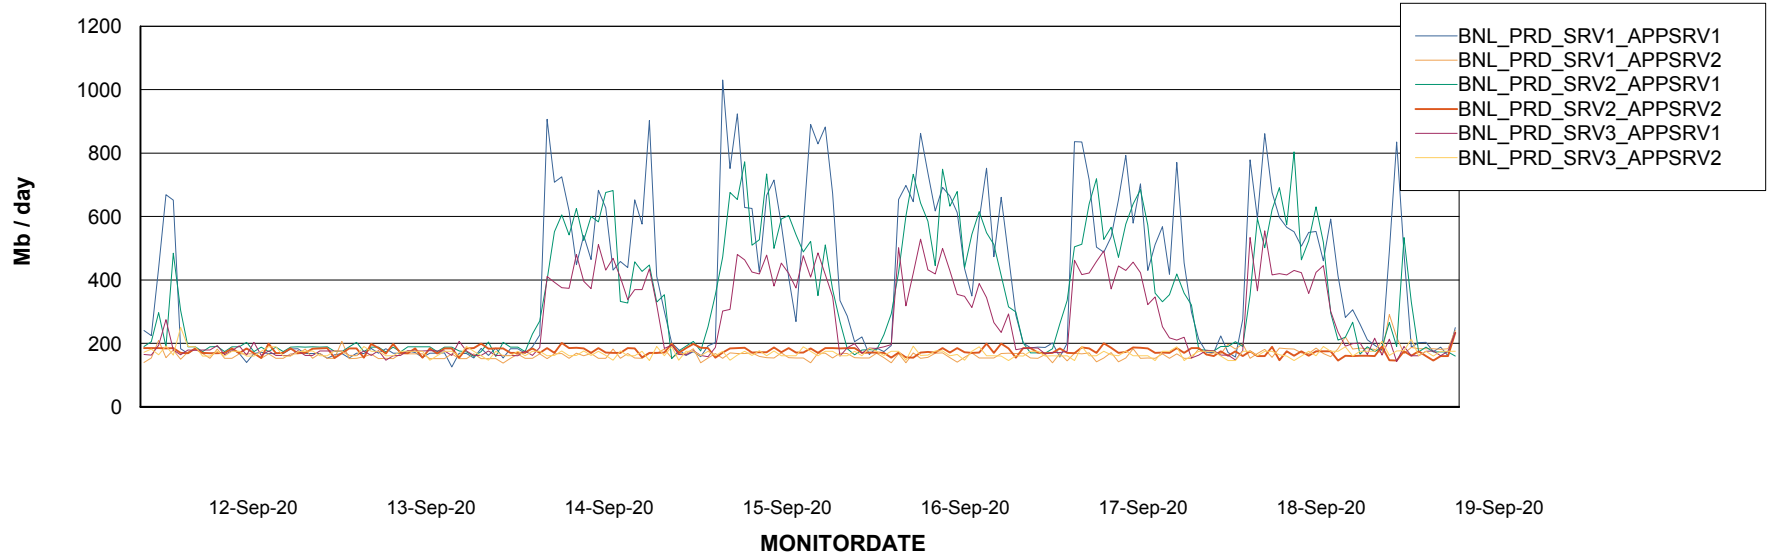

ABSSolute Application Server Services

Avg memory used per ABS Server Service