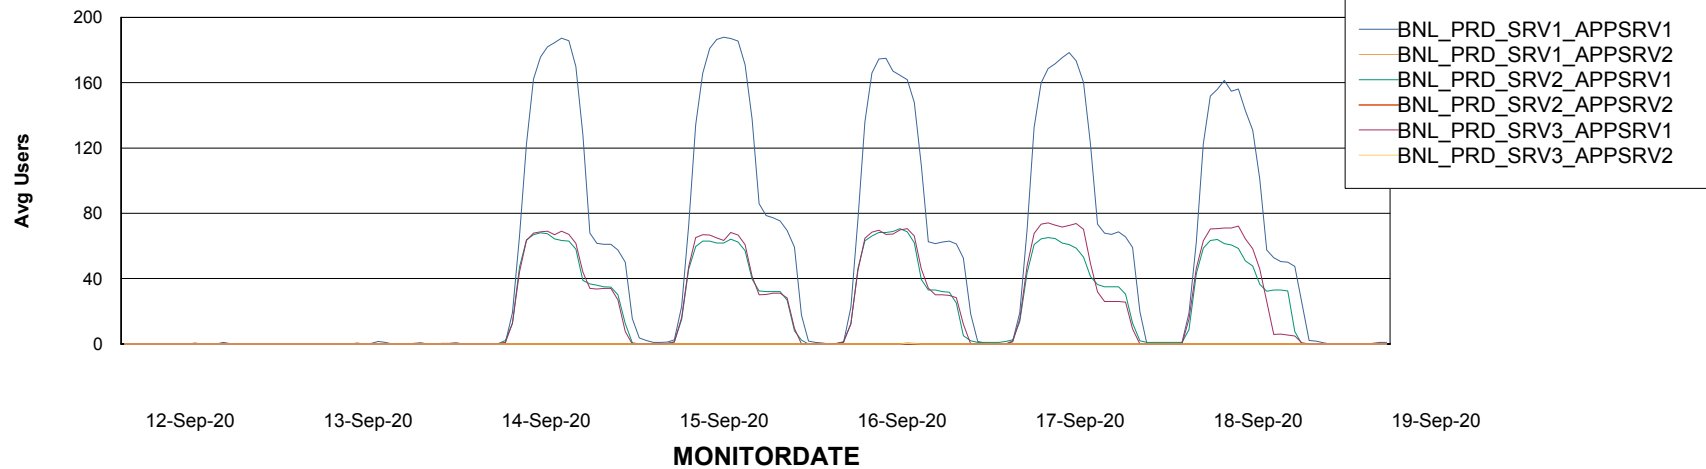

Avg users per day per ABS server