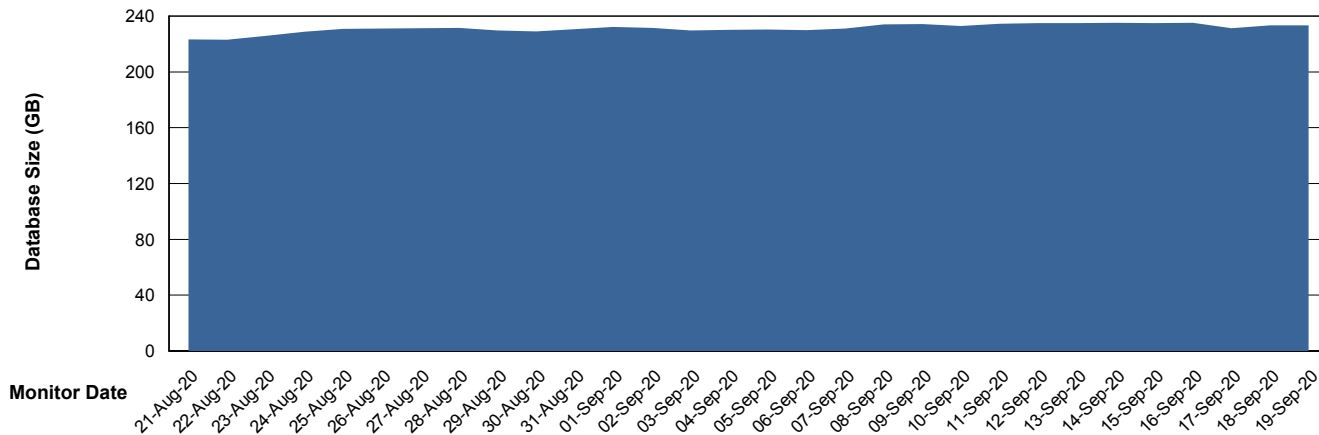

DATABASE SIZE BNLDB_Production

Database growth over last month