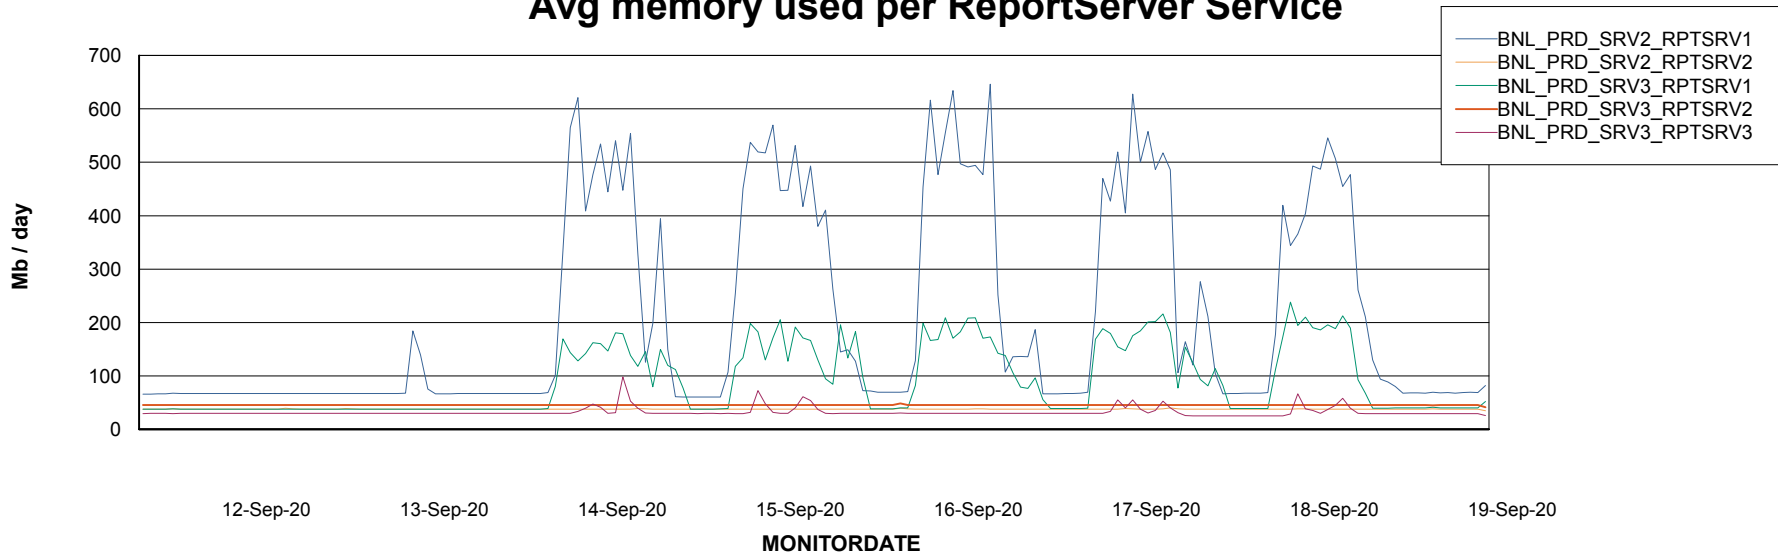

ABSSolute Web Component Services

Avg memory used per ReportServer Service