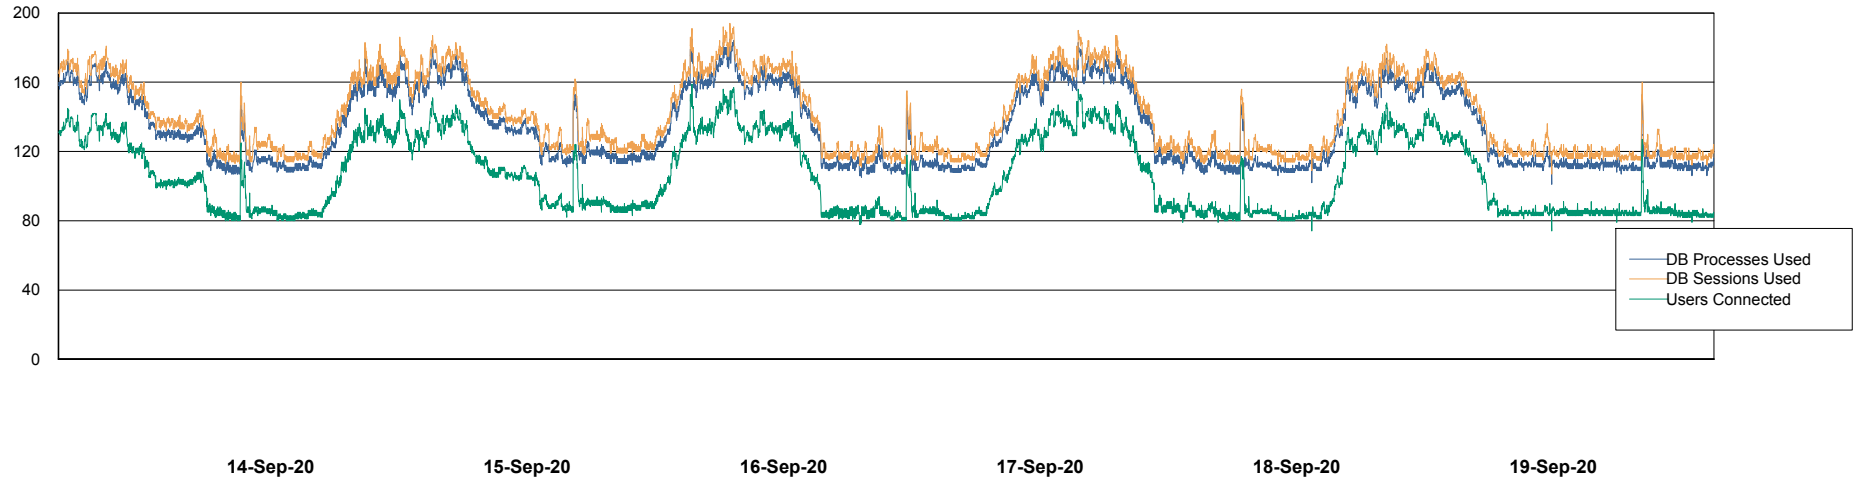

Database Performance BNLDB_Production