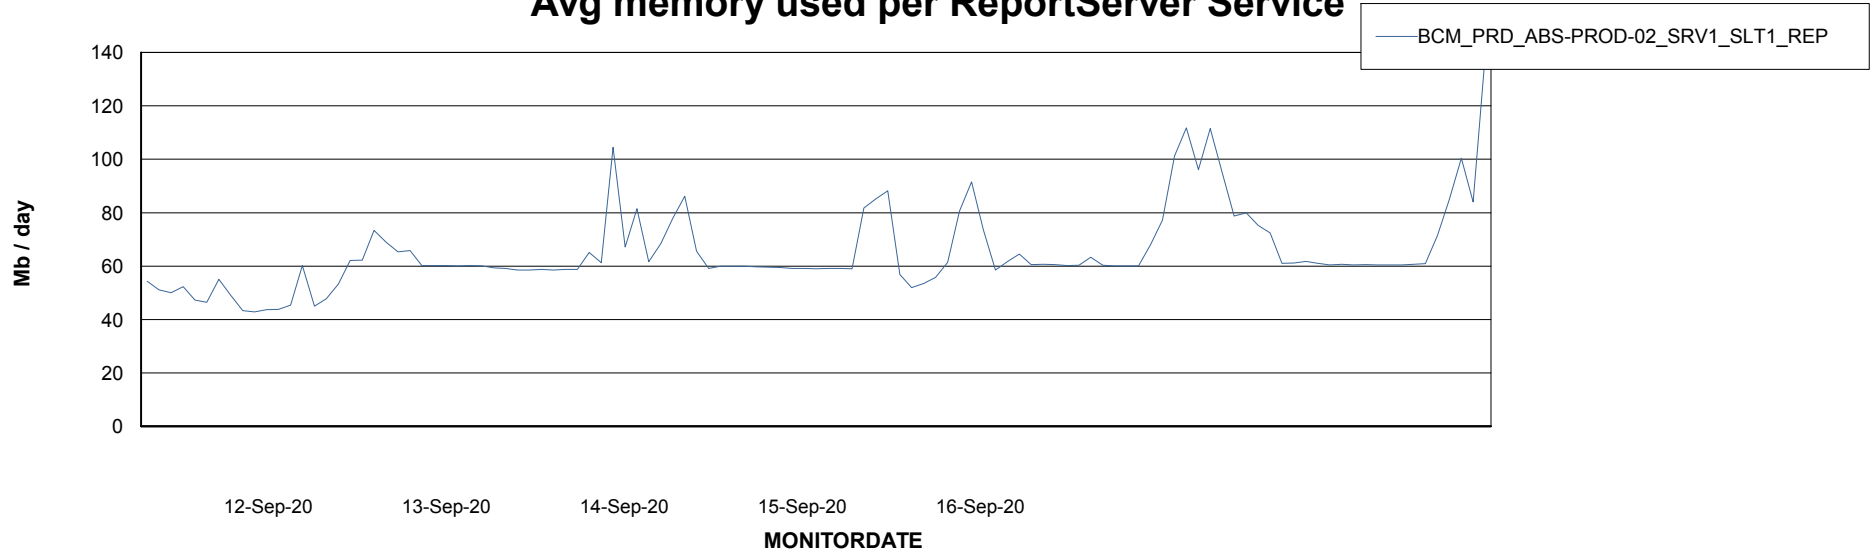

Avg memory used per ABS Server Service

Avg users per day per ABS server

Weekly SLA Customer Report

Customer BCM_Production
Database ID 81

ABSSolute Application ReportServer Services

Avg memory used per ReportServer Service