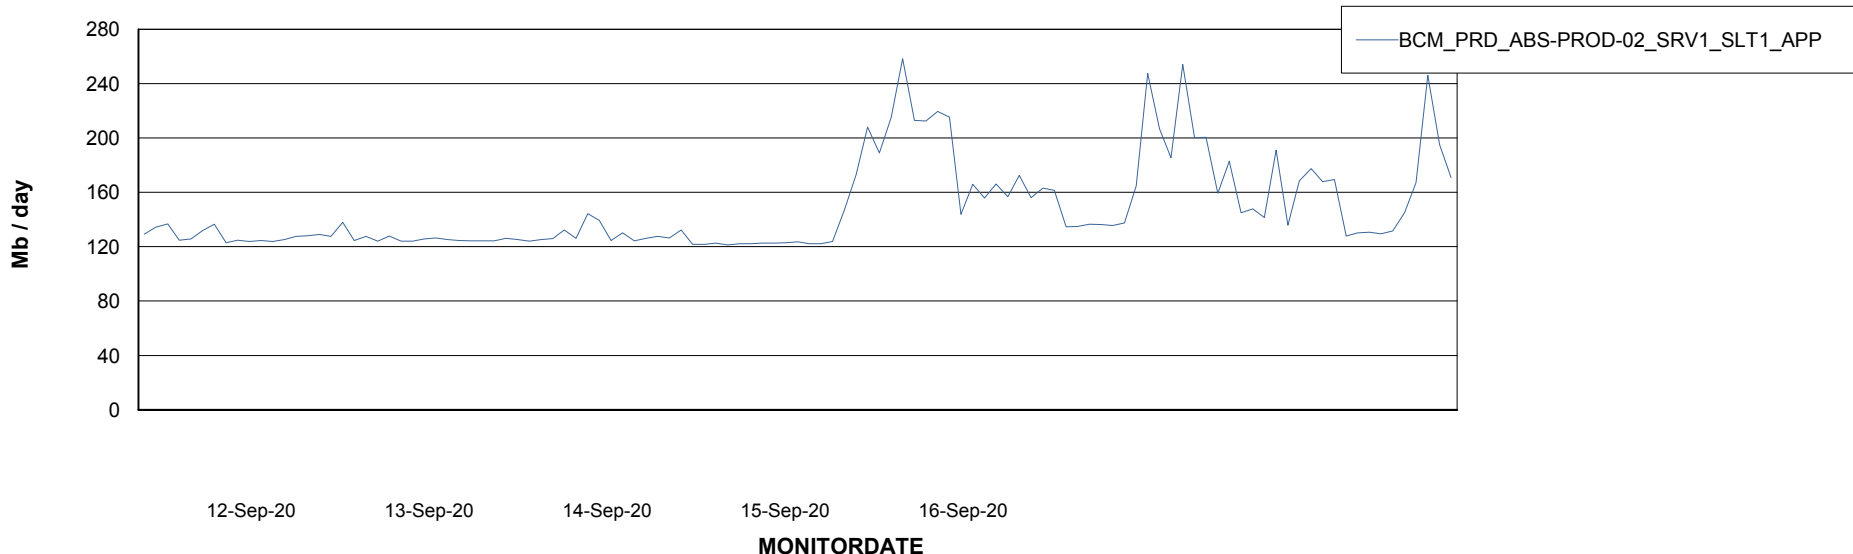

Weekly SLA Customer Report

Customer BCM_Production
Database ID 81

Standby Database Health BCM_Production

Recovery lag for last 7 days

Weekly SLA Customer Report

Customer BCM_Production
Database ID 81

ABSSolute Application Server Services

Avg memory used per ABS Server Service

Avg users per day per ABS server

Weekly SLA Customer Report

Customer BCM_Production
Database ID 81

ABSSolute Application ReportServer Services

Avg memory used per ReportServer Service