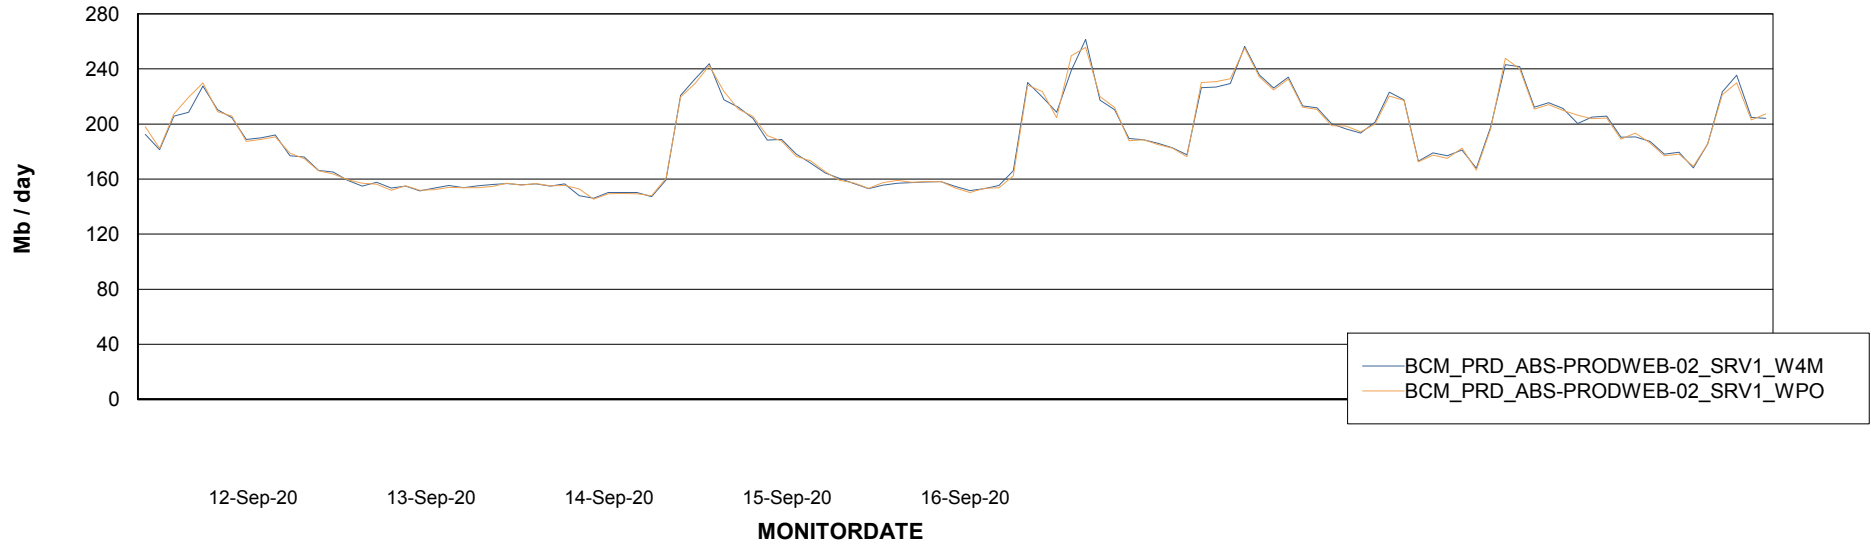

ABSSolute Web Component Services

Avg memory used per ABS Web component