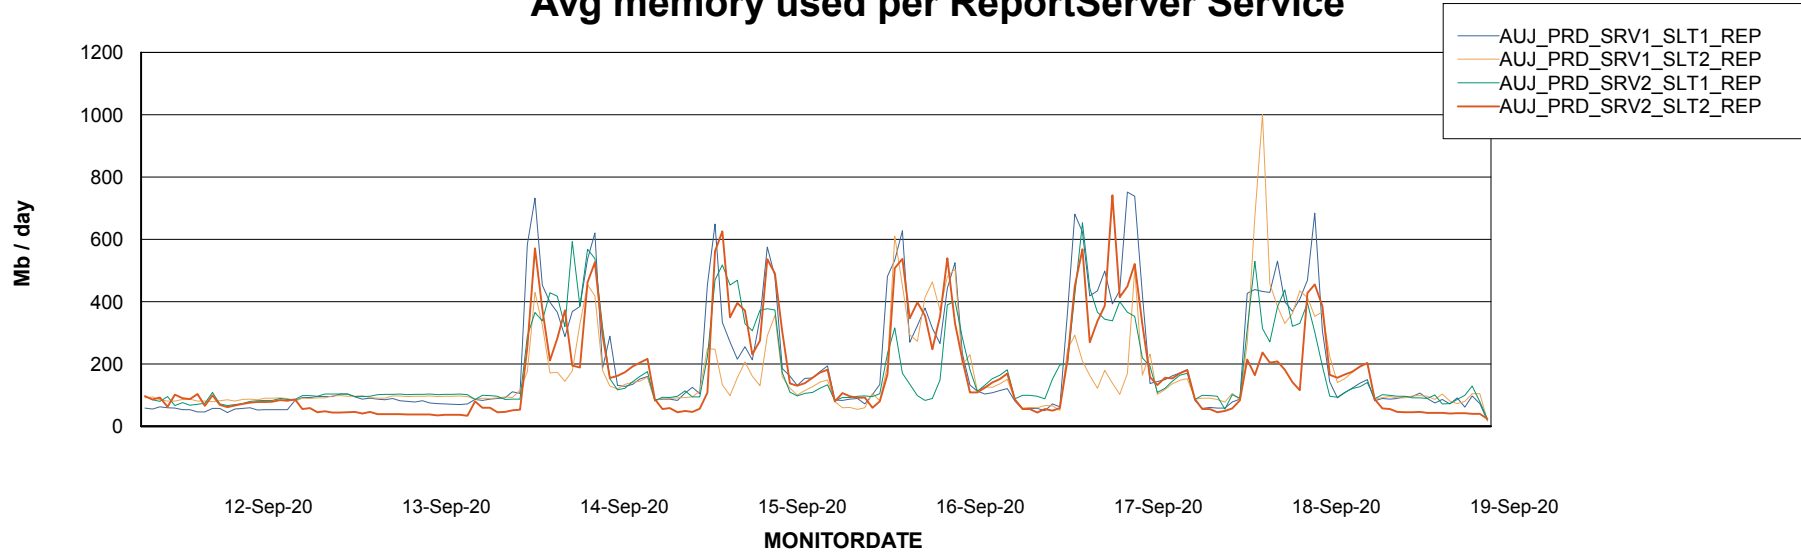

ABSSolute Application ReportServer Services

Avg memory used per ReportServer Service