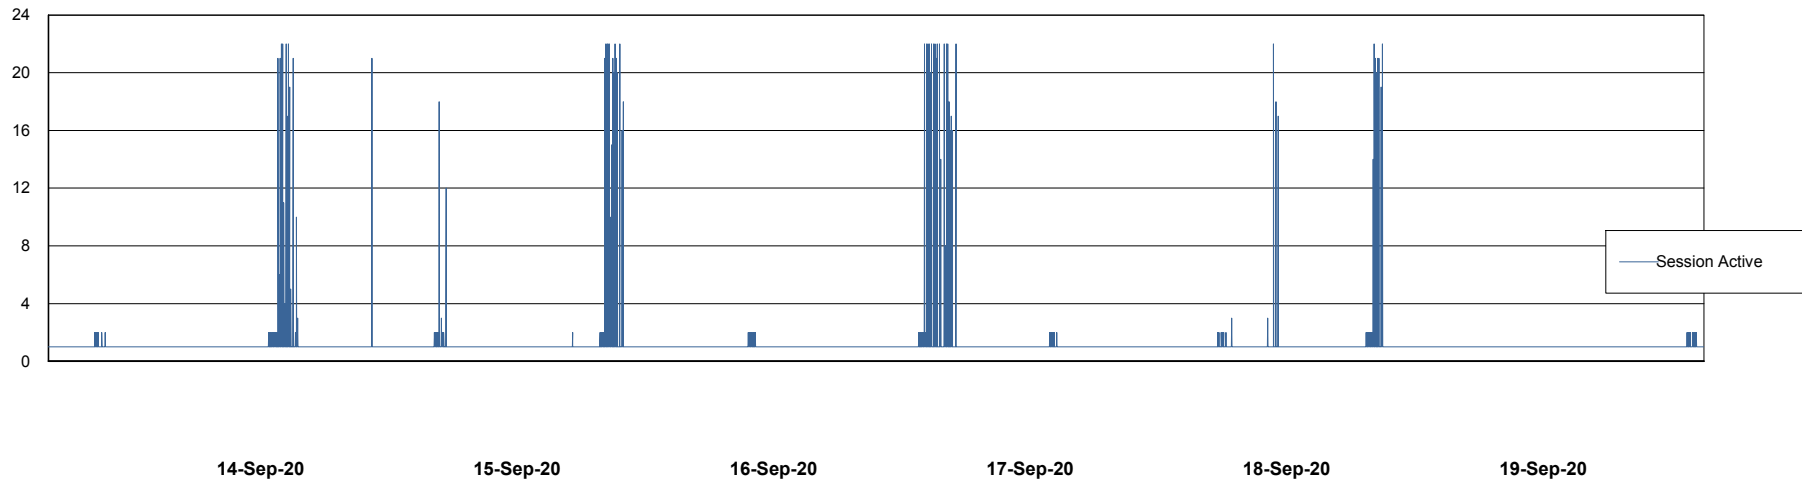

Database Performance AUJ_DB6_Standby2