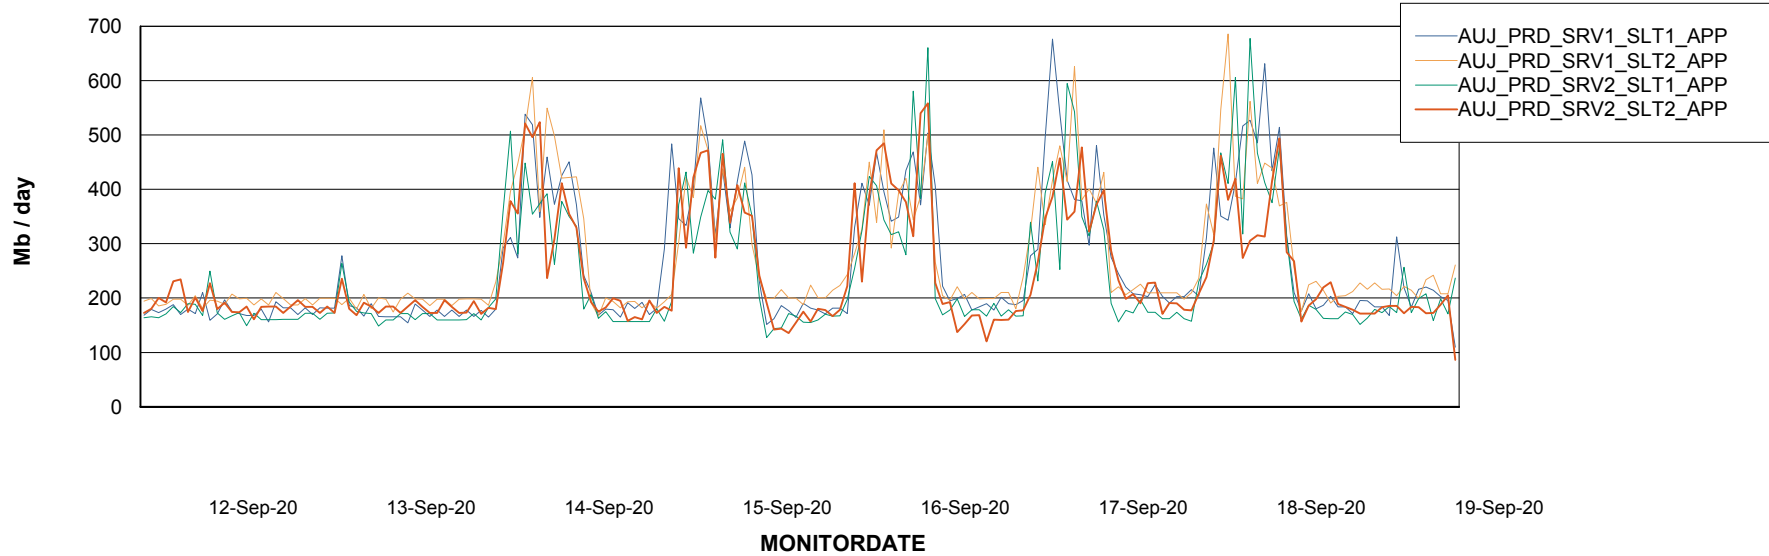

ABSSolute Application Server Services

Avg memory used per ABS Server Service