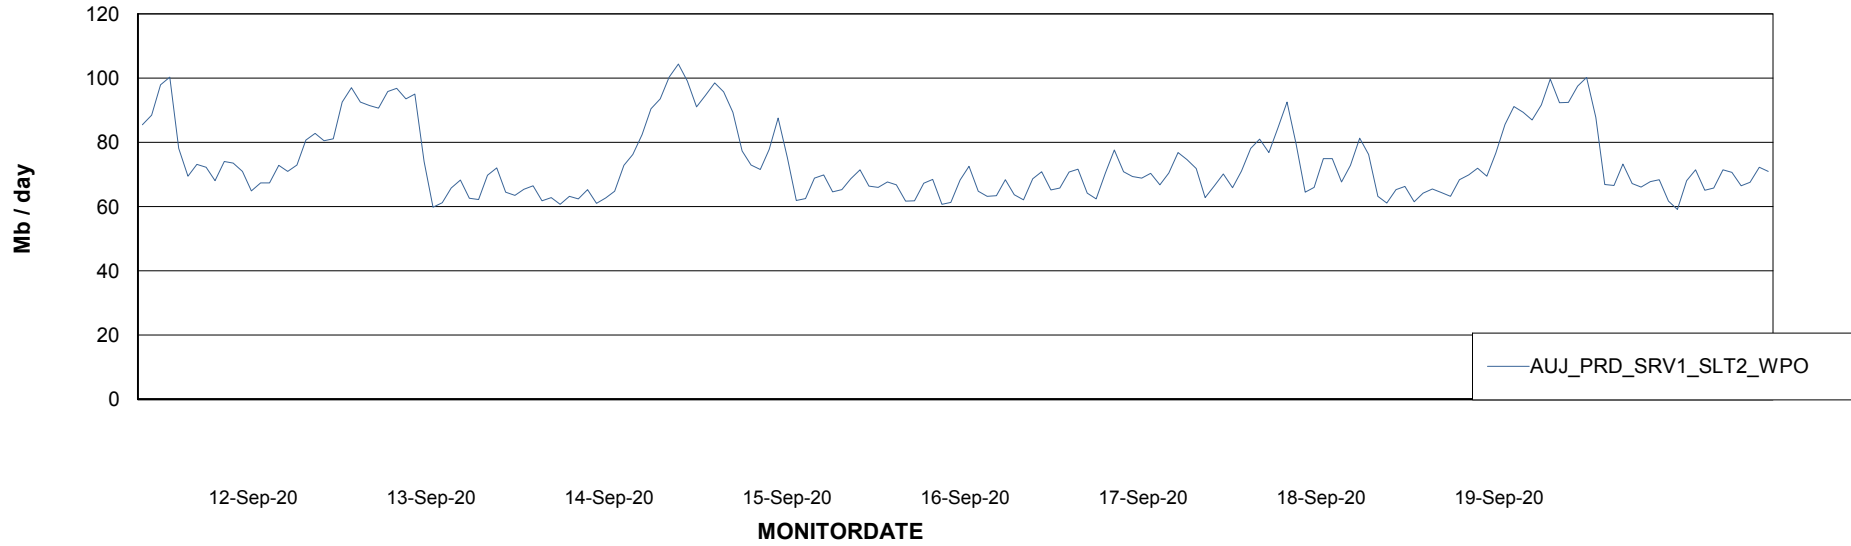

ABSSolute Web Component Services

Avg memory used per ABS Web component