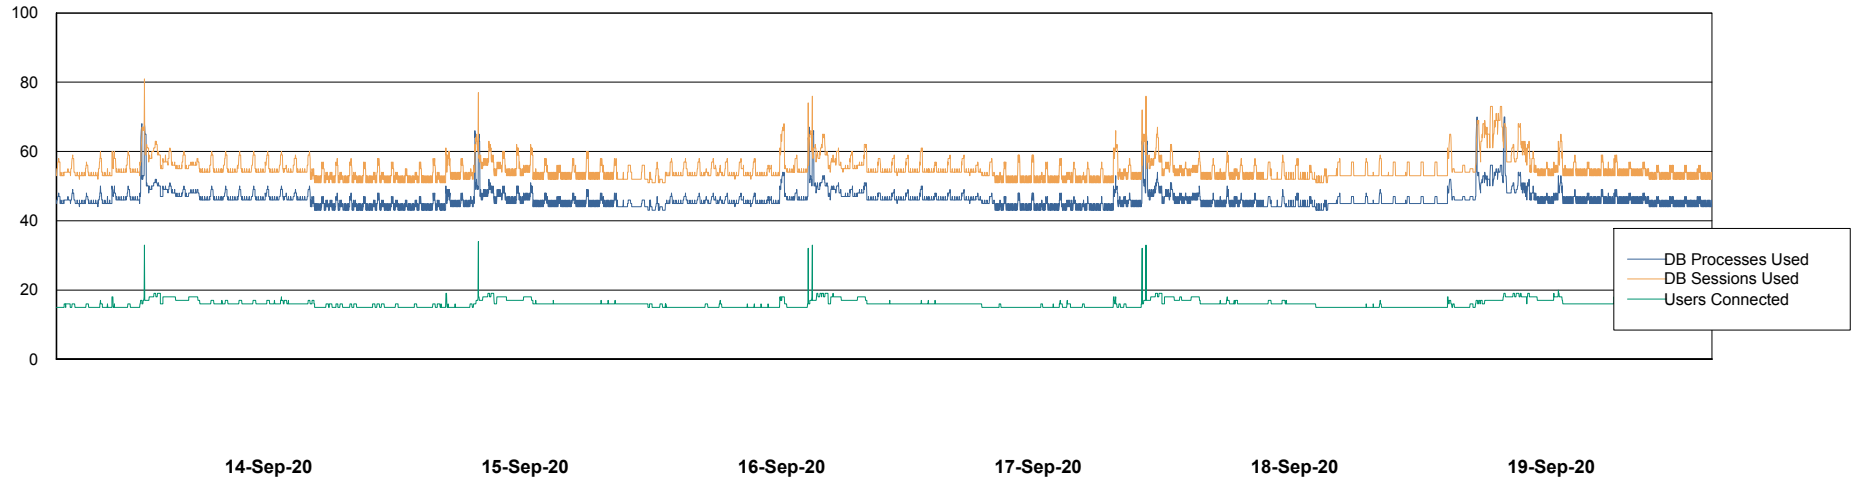

Database Performance AUJDB_BI