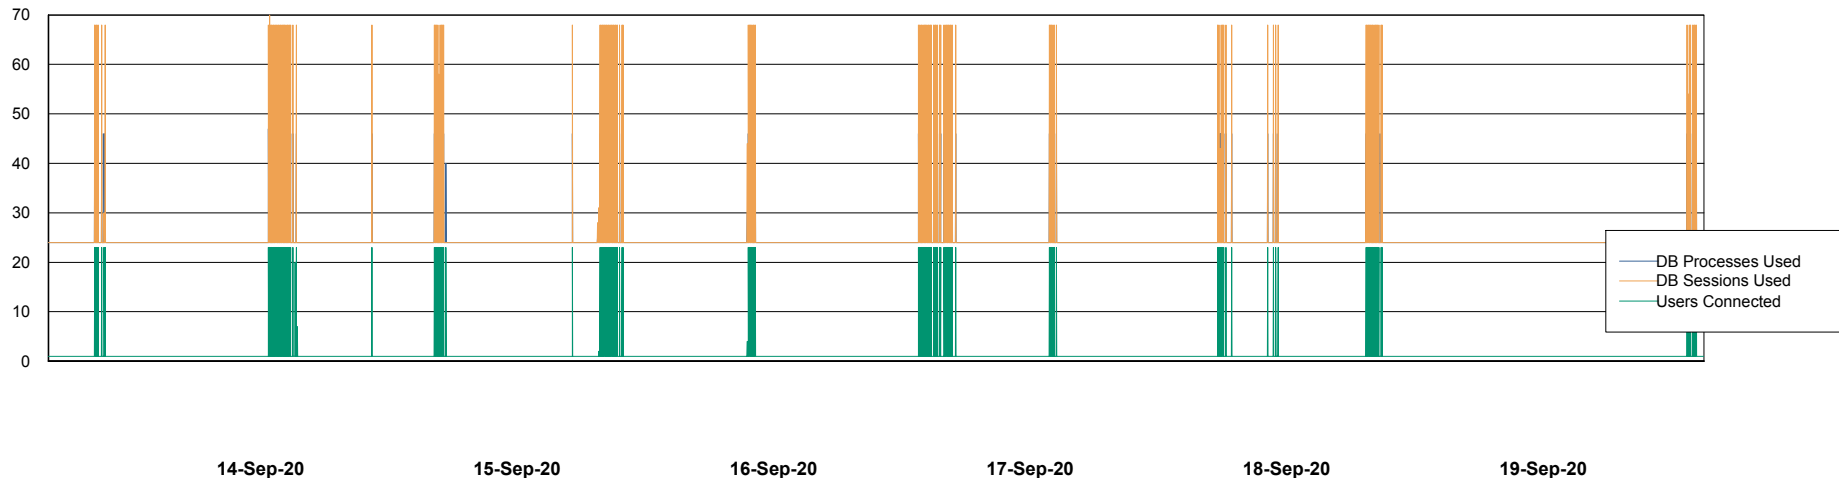

Database Performance AUJ_DB6_Standby2