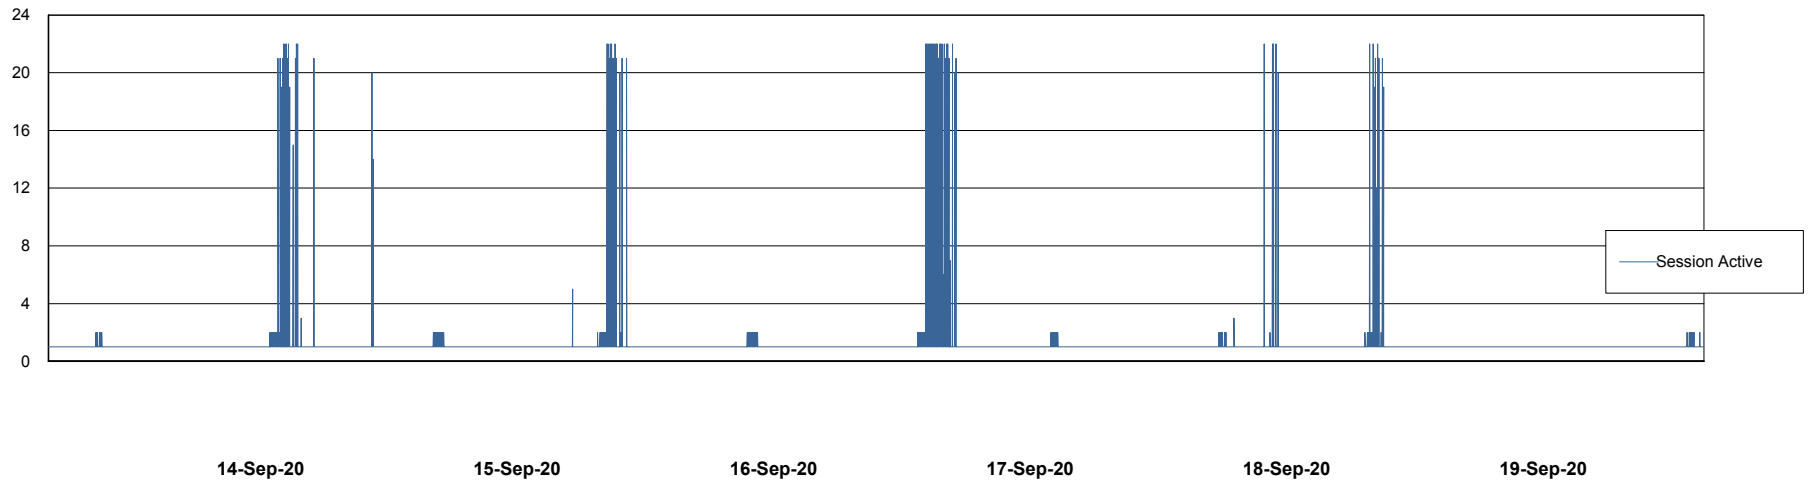

Database Performance AUJ_DB5_Standby