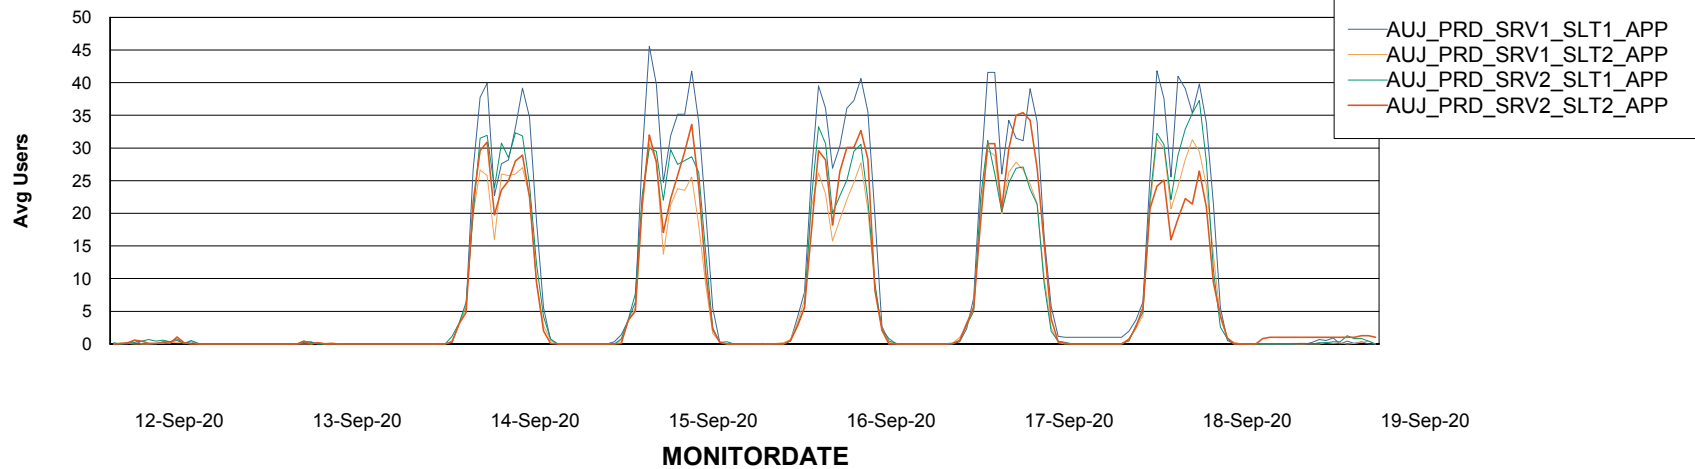

Avg users per day per ABS server