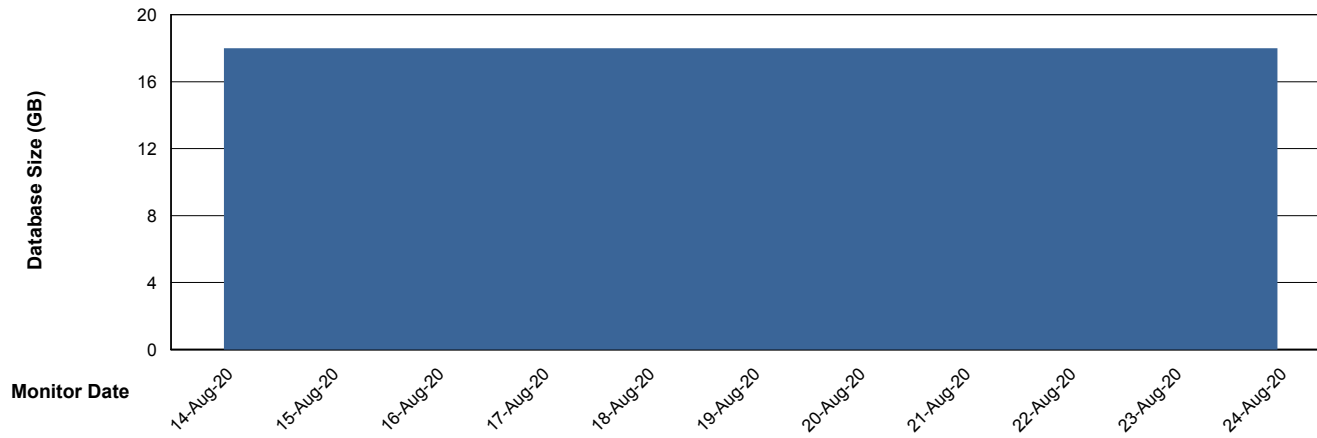

Weekly SLA Customer Report

Customer WBL_Production
Database ID 40

DATABASE SIZE WBLDB_Production

Database growth over last month

Weekly SLA Customer Report

Customer WBL_Production
Database ID 40

Standby Database Health WBL_Production

Recovery lag for last 7 days