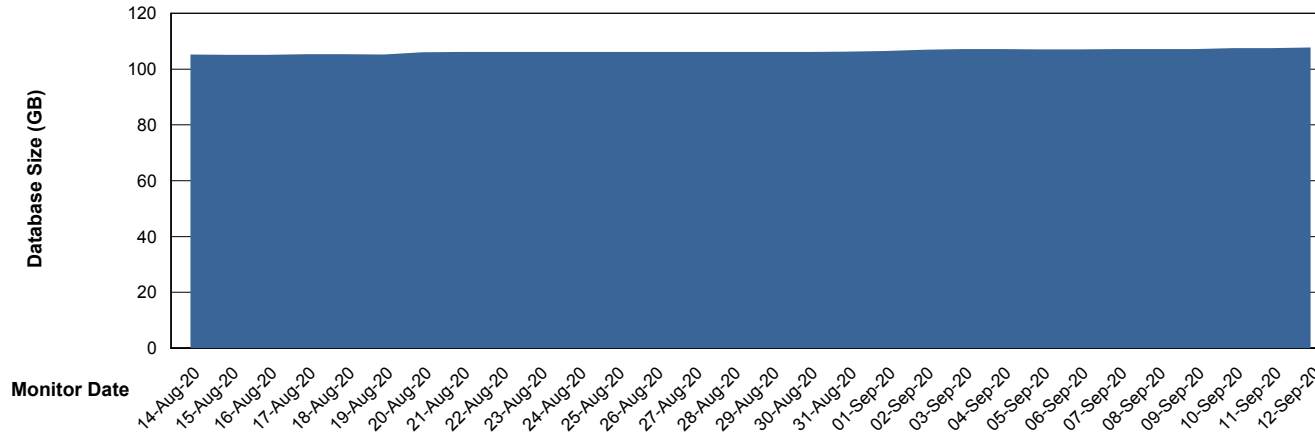

Weekly SLA Customer Report

Customer VOS_Production
Database ID 68

Database Performance VOSDB_Standby

Weekly SLA Customer Report

Customer VOS_Production
Database ID 68

DATABASE SIZE VOSBIDB_Production

Database growth over last month