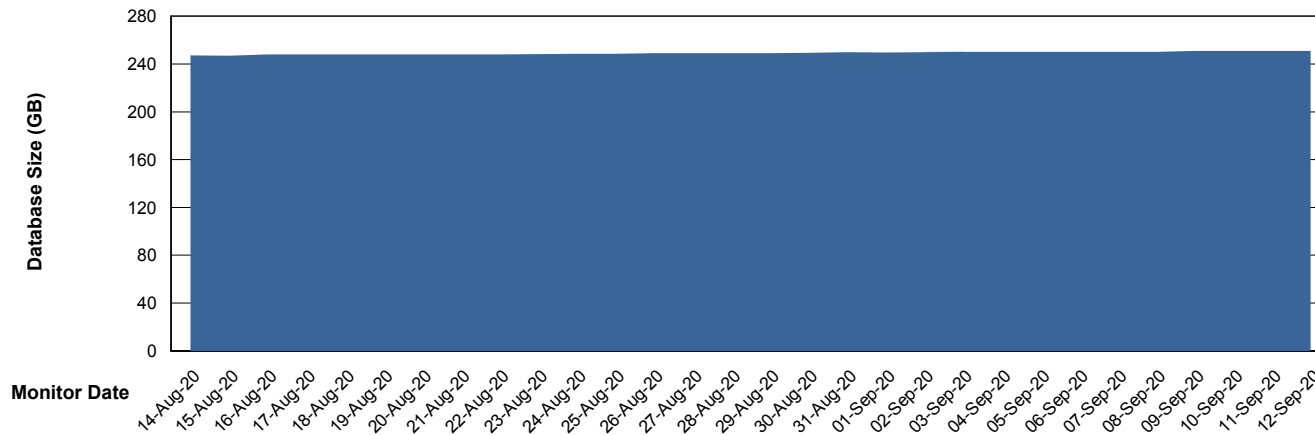

DATABASE SIZE VOSDB_Production

Database growth over last month