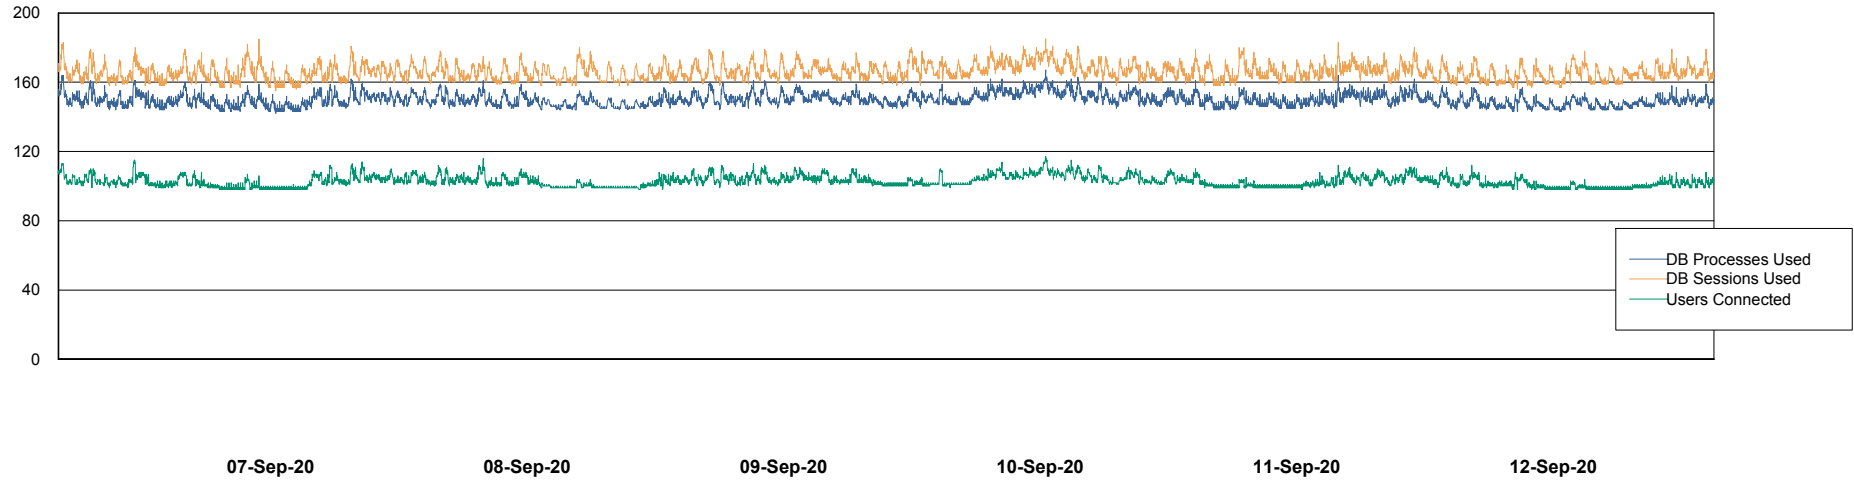

Weekly SLA Customer Report

Customer VOS_Production
Database ID 68

Database Performance VOSBIDB_Production

Weekly SLA Customer Report

Customer VOS_Production
Database ID 68

Database Performance VOSDB_Production