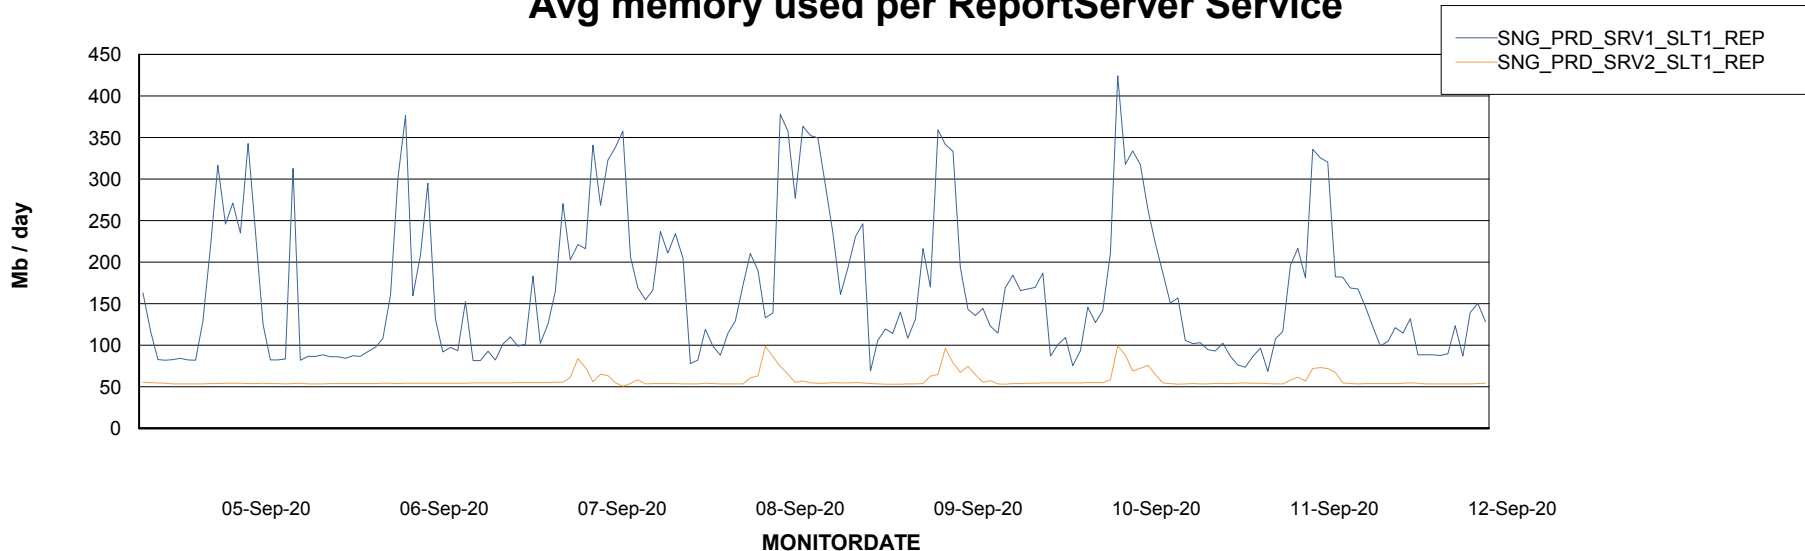

ABSSolute Application ReportServer Services

Avg memory used per ReportServer Service