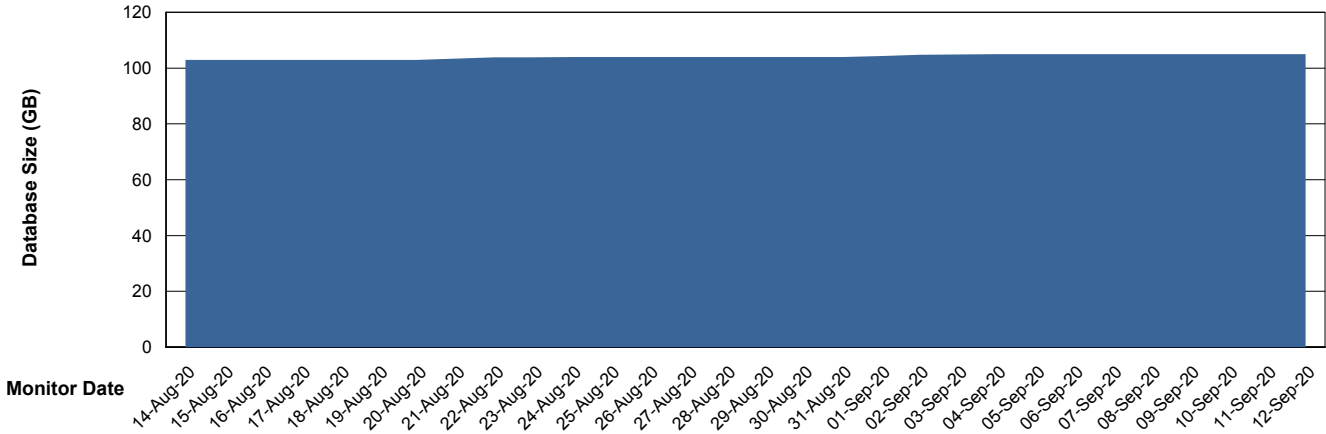

Weekly SLA Customer Report

Customer SNG_Production
Database ID 70

Database Performance SNGDB_Production

Weekly SLA Customer Report

Customer SNG_Production
 Database ID 70

DATABASE SIZE SNGDB_Production

Database growth over last month