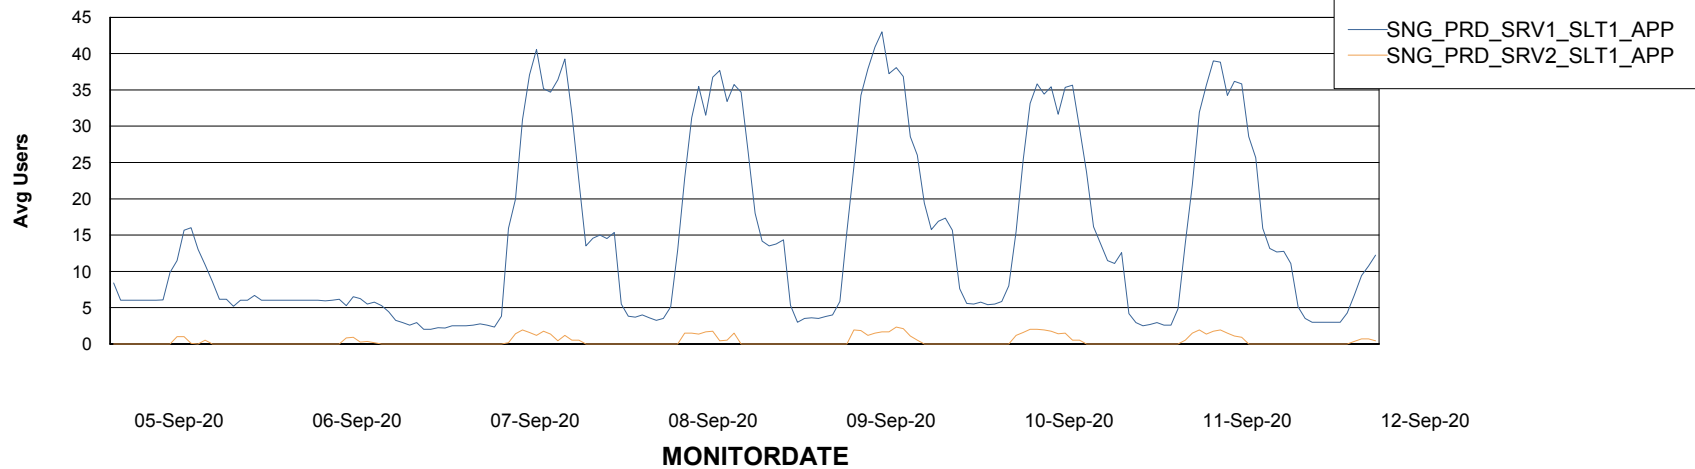

Weekly SLA Customer Report

Customer SNG_Production
Database ID 70

ABSSolute Application Server Services

Avg memory used per ABS Server Service

Avg users per day per ABS server

Weekly SLA Customer Report

Customer SNG_Production
Database ID 70