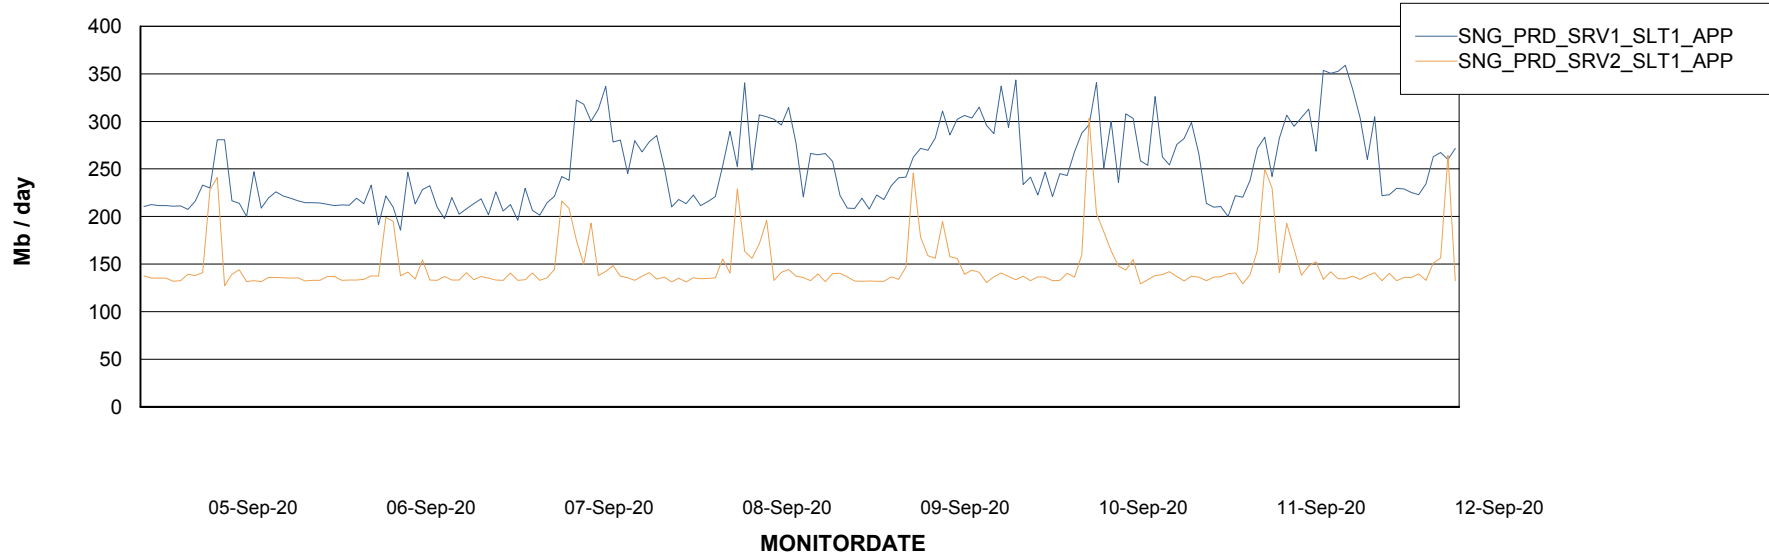

ABSSolute Application Server Services

Avg memory used per ABS Server Service