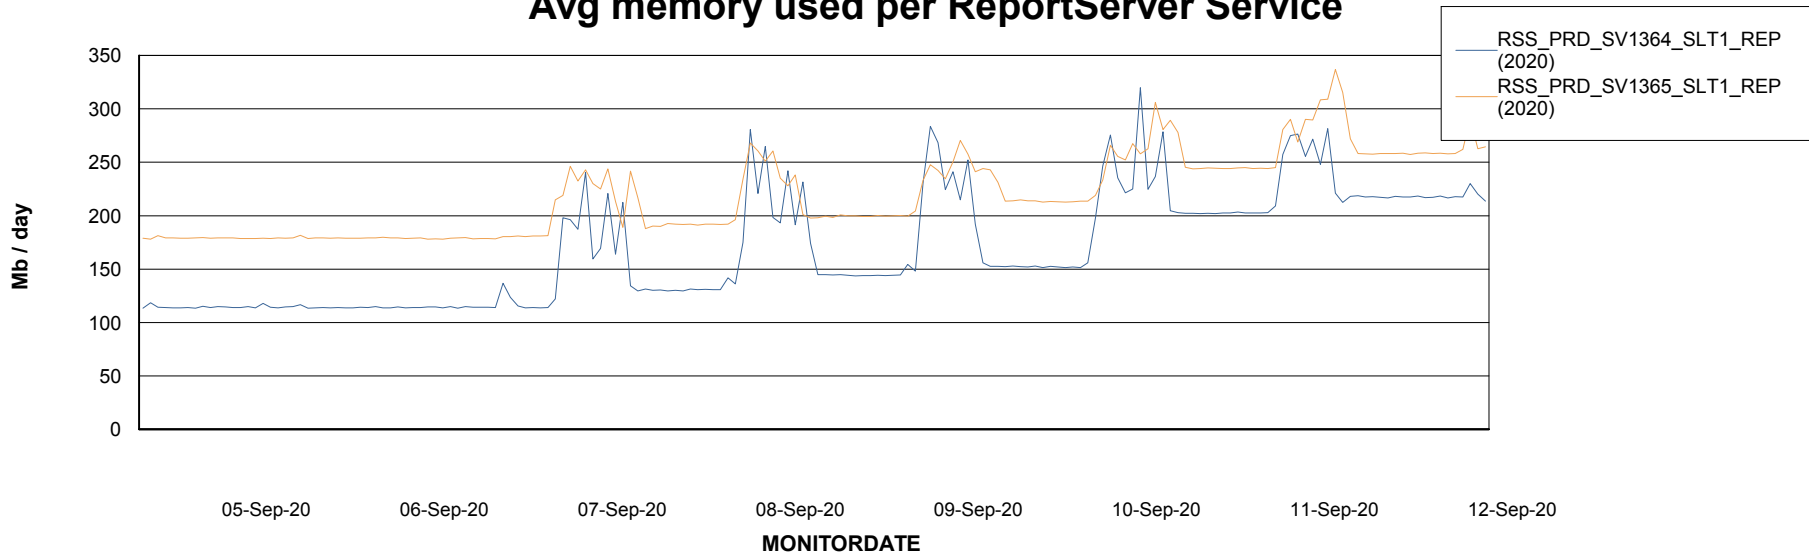

ABSSolute Application ReportServer Services

Avg memory used per ReportServer Service