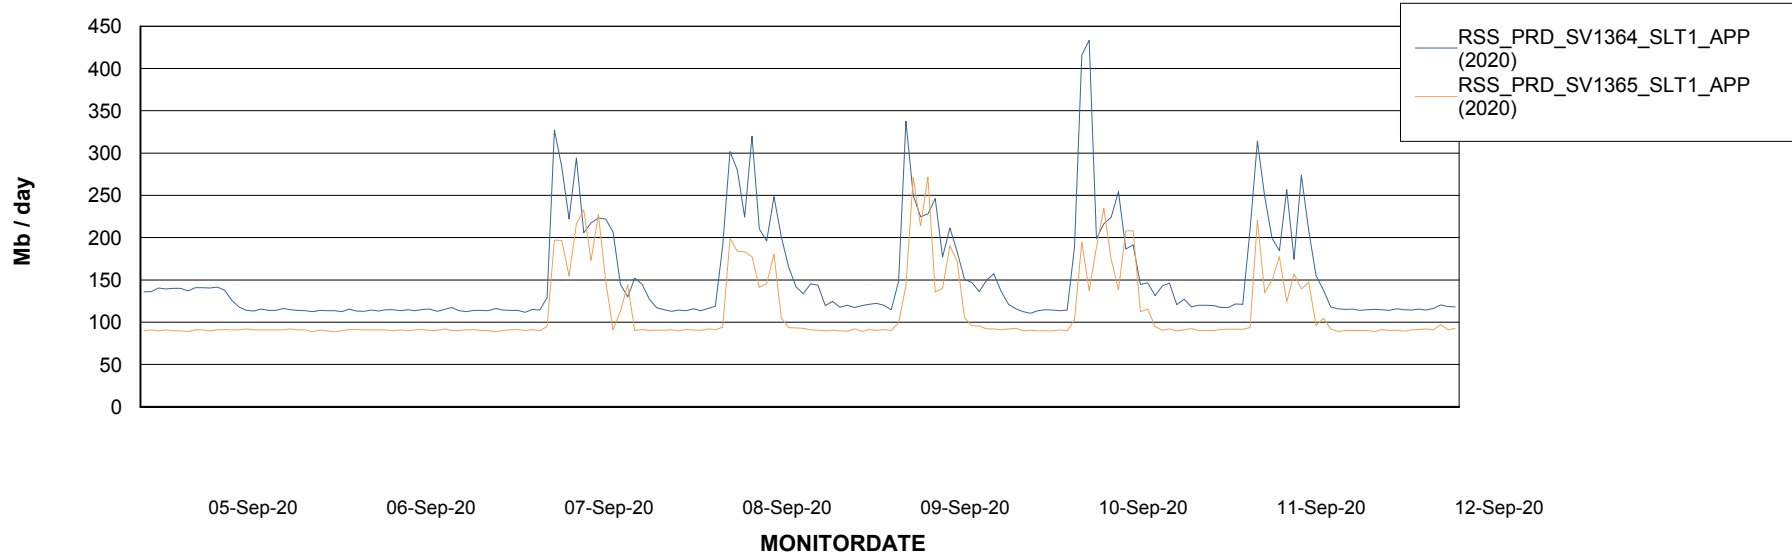

ABSSolute Application Server Services

Avg memory used per ABS Server Service