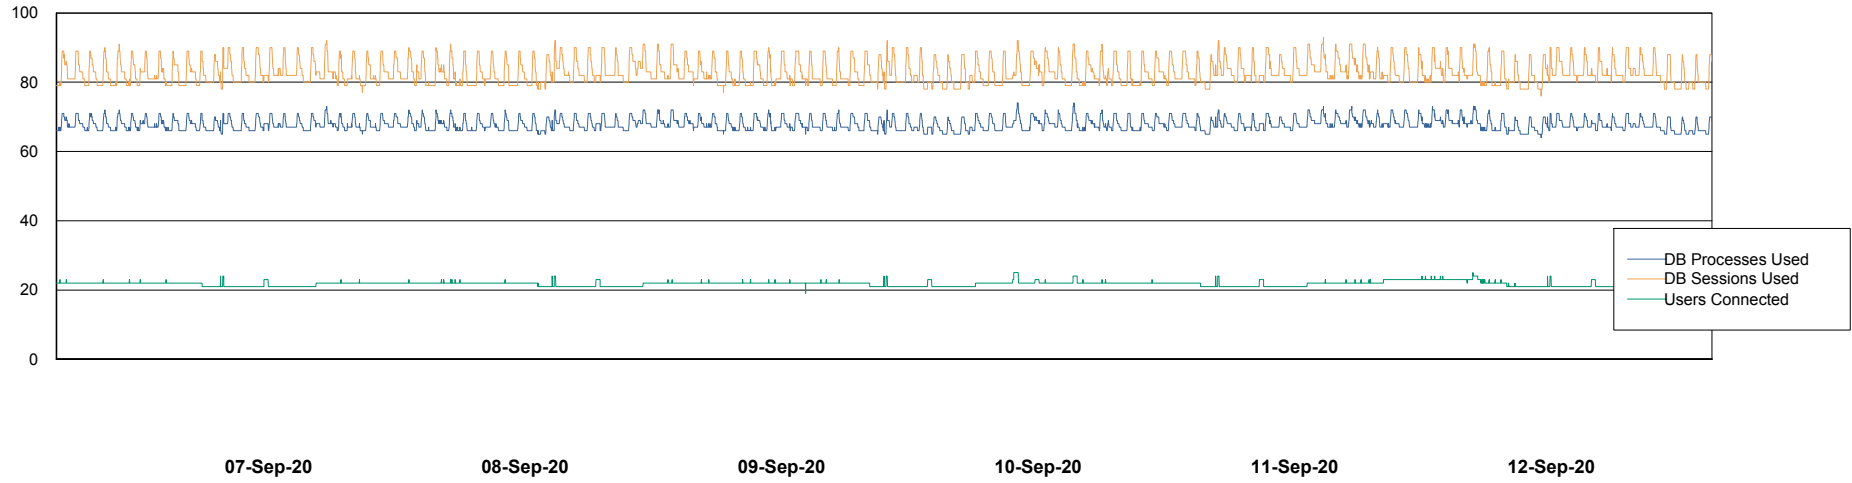

Database Performance RSS_DB_Primary (2020)