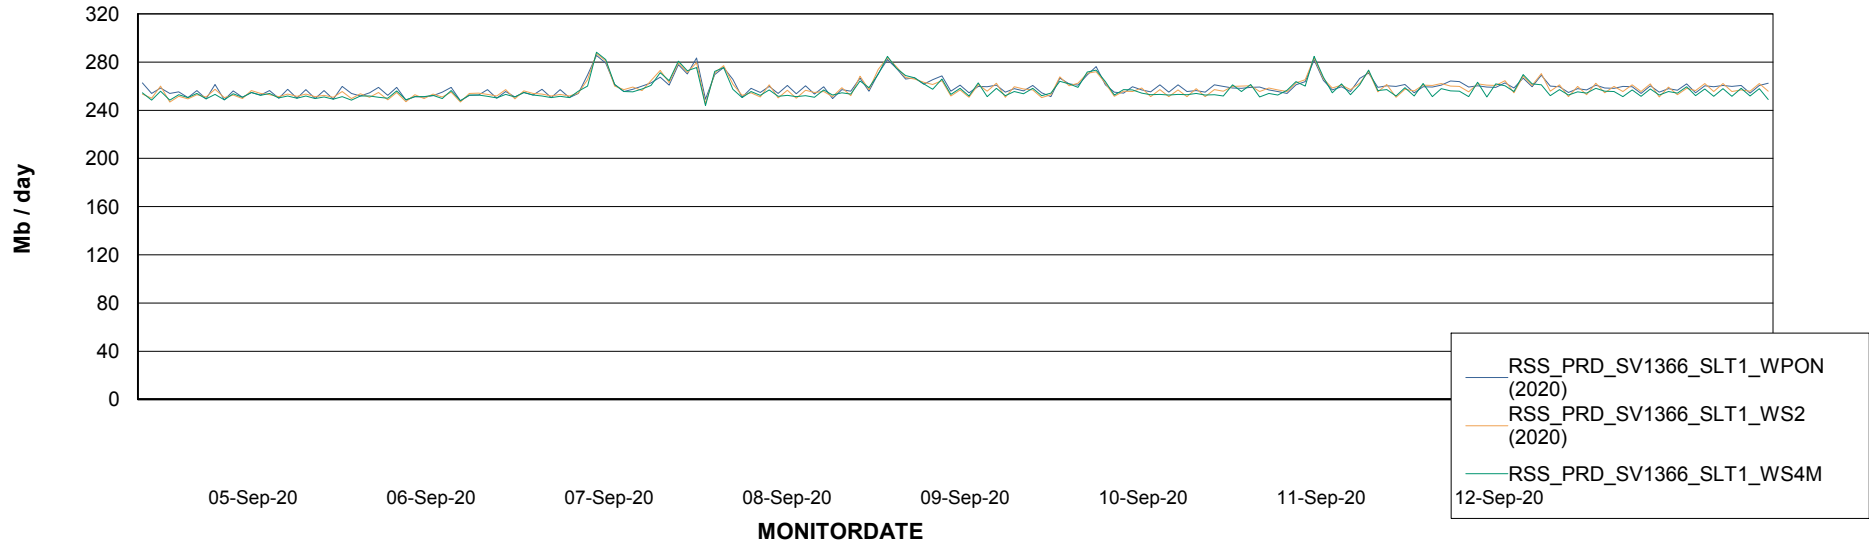

ABSSolute Web Component Services

Avg memory used per ABS Web component