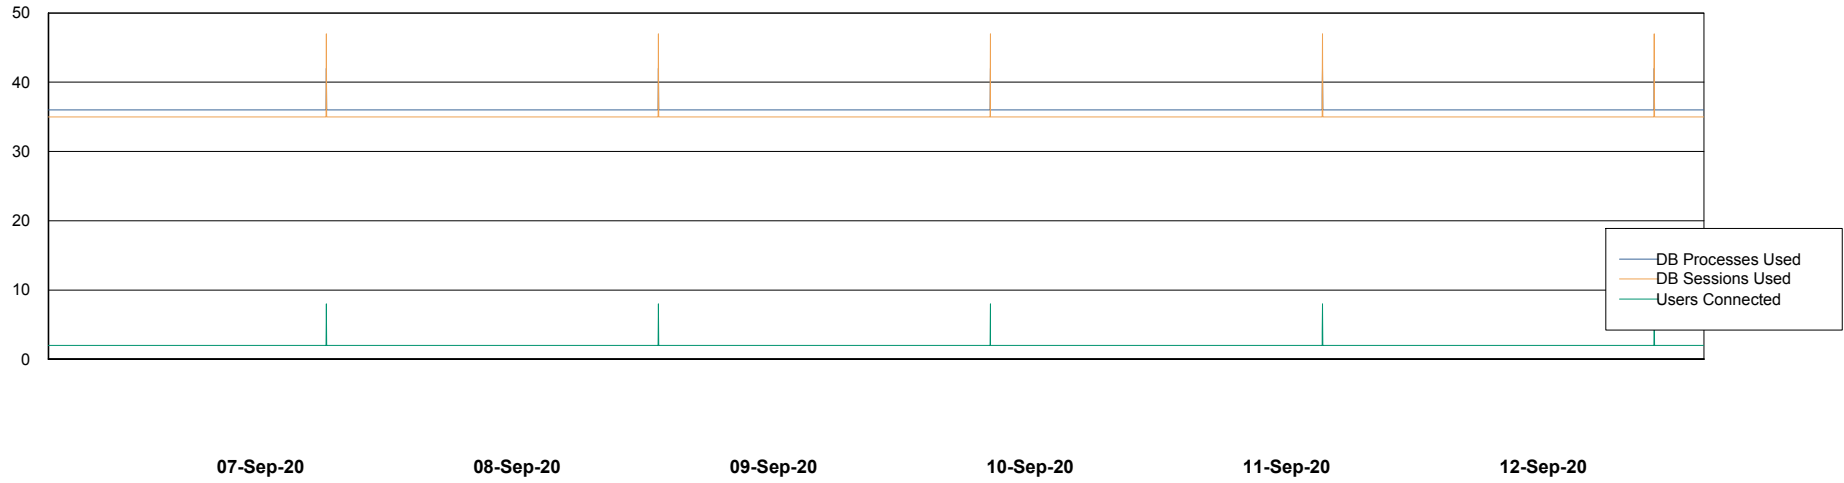

Database Performance RSS_DB_Standby (2020)