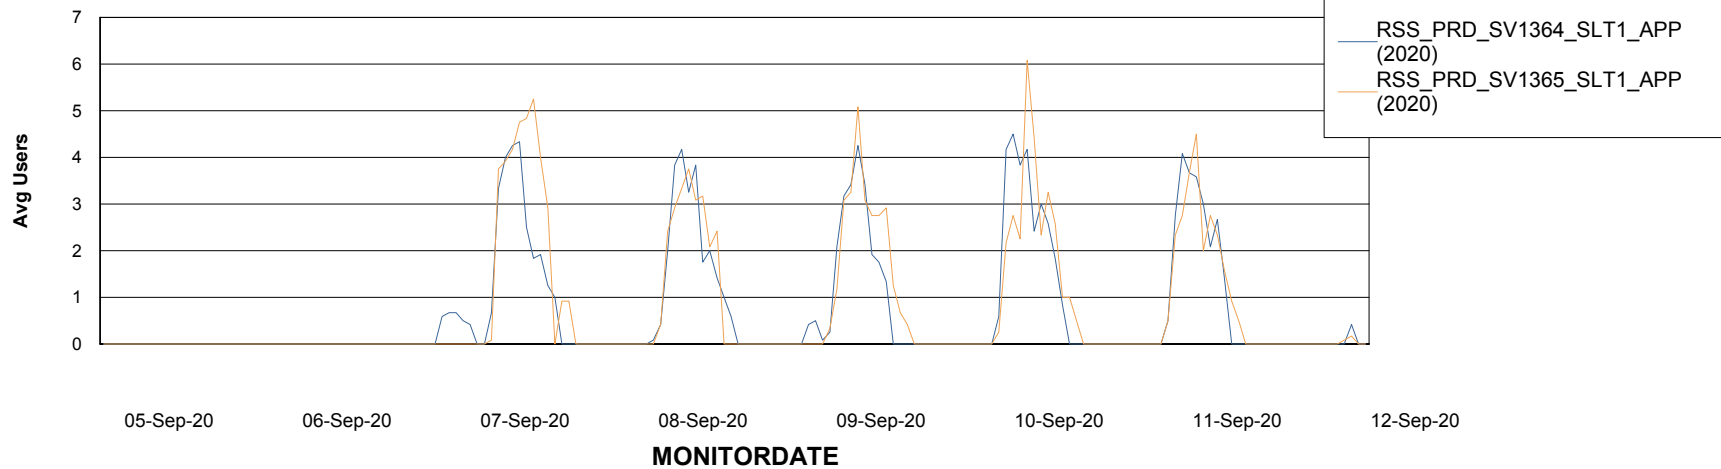

Avg users per day per ABS server