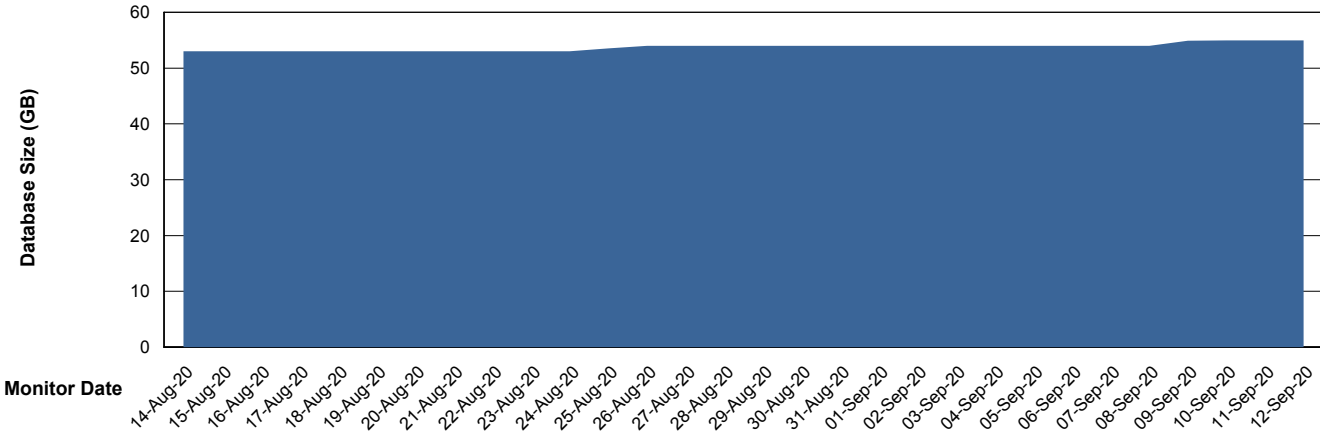

DATABASE SIZE RSS_DB_Primary (2020)

Database growth over last month

Database Tablespace RSS_DB_Primary (2020)

Date	Tablespace Name	Filesize (Gb)	Usedsize (Gb)	Percentage free
12-Sep-20	ABSDATA	37	28	24
	INDX	30	25	17
11-Sep-20	ABSDATA	37	28	24
	INDX	30	25	17
10-Sep-20	ABSDATA	37	28	24
	INDX	30	25	17
09-Sep-20	ABSDATA	37	28	24
	INDX	30	25	17
08-Sep-20	ABSDATA	37	28	24
	INDX	30	25	17
07-Sep-20	ABSDATA	37	28	24
	INDX	30	25	17
06-Sep-20	ABSDATA	37	28	24
	INDX	30	25	17