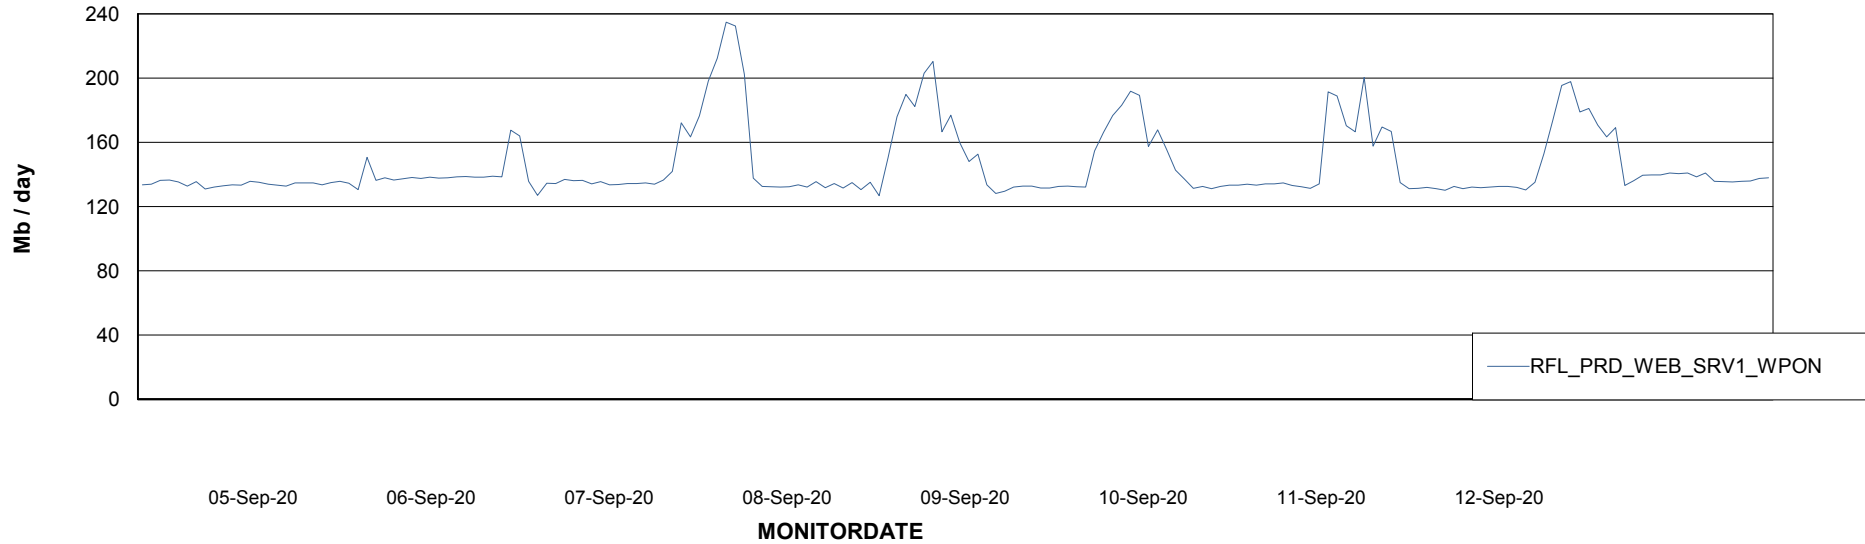

ABSSolute Application ReportServer Services

Avg memory used per ReportServer Service

Weekly SLA Customer Report

Customer RFL_Production
Database ID 36

ABSSolute Web Component Services

Avg memory used per ABS Web component