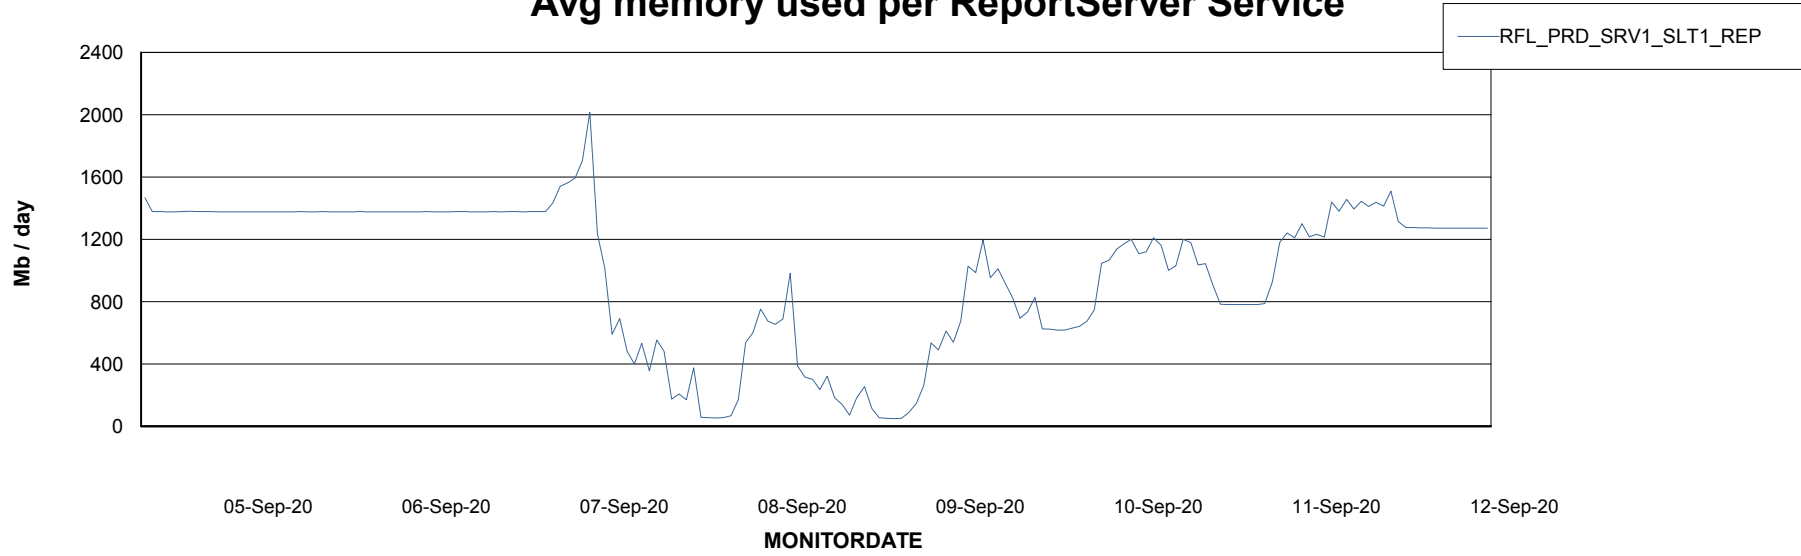

ABSSolute Application ReportServer Services

Avg memory used per ReportServer Service