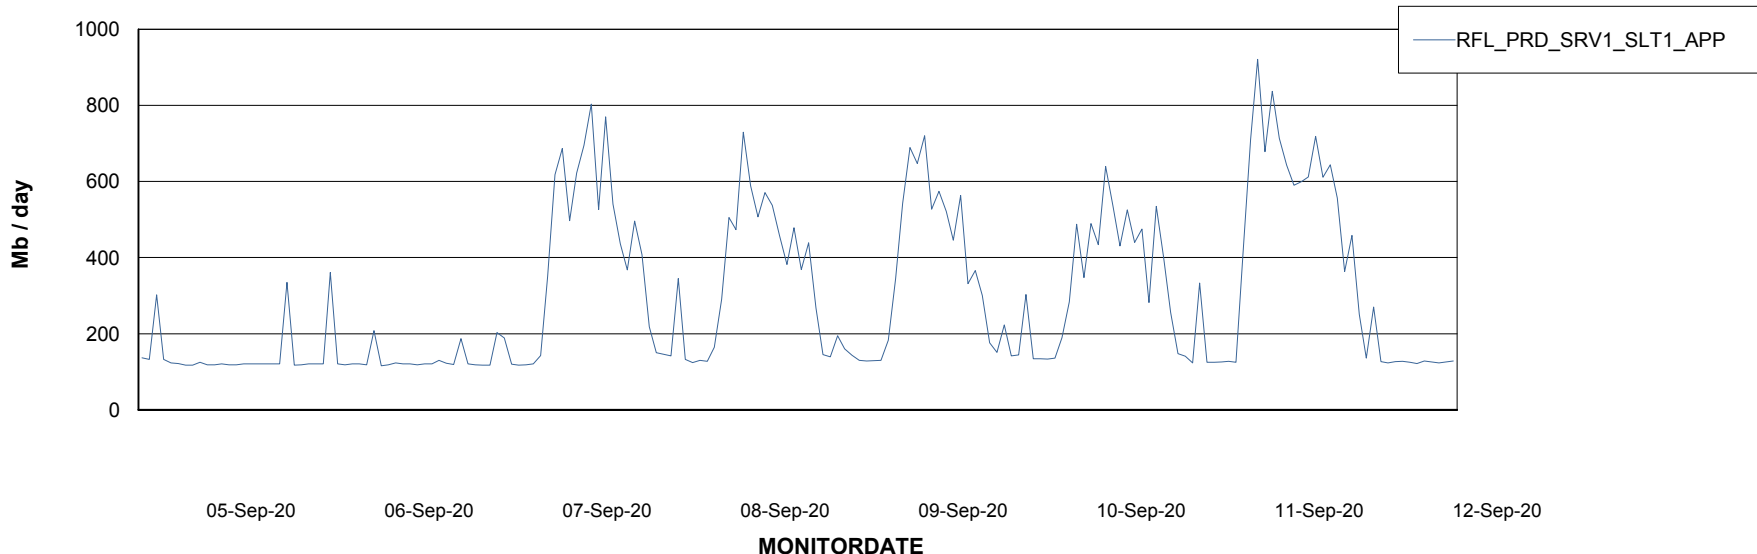

DB Processes Max 500

Weekly SLA Customer Report

Customer RFL_Production
 Database ID 36

DATABASE SIZE RFLDB_Production

Database growth over last month

Database Tablespace RFLDB_Production

Date	Tablespace Name	Filesize (Gb)	Usedsize (Gb)	Percentage free
12-Sep-20	ABSDATA	72	54	24
	INDX	186	125	33
11-Sep-20	ABSDATA	72	54	24
	INDX	186	125	33
10-Sep-20	ABSDATA	72	54	24
	INDX	186	124	33
09-Sep-20	ABSDATA	72	54	25
	INDX	186	124	33
08-Sep-20	ABSDATA	72	54	25
	INDX	186	124	33
07-Sep-20	ABSDATA	72	54	25
	INDX	186	124	33
06-Sep-20	ABSDATA	72	54	25
	INDX	186	124	34

Weekly SLA Customer Report

Customer RFL_Production
Database ID 36

ABSSolute Application Server Services

Avg memory used per ABS Server Service

Avg users per day per ABS server

Weekly SLA Customer Report

Customer RFL_Production
Database ID 36