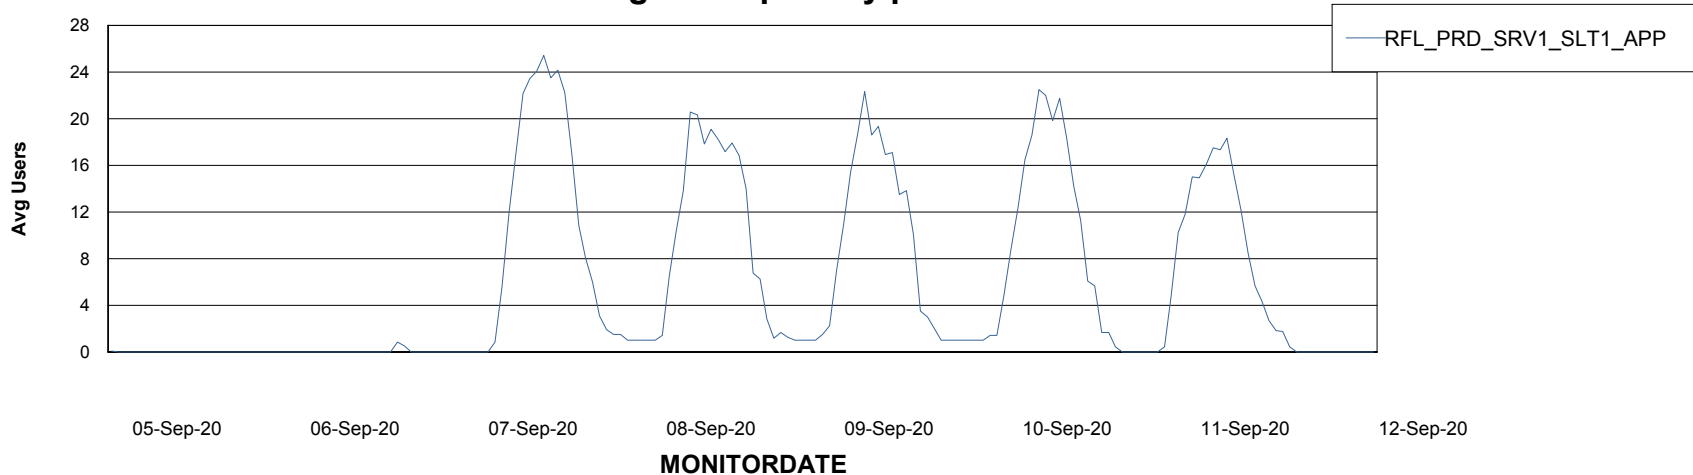

Weekly SLA Customer Report

Customer RFL_Production
Database ID 36

ABSSolute Application Server Services

Avg memory used per ABS Server Service

Avg users per day per ABS server

Weekly SLA Customer Report

Customer RFL_Production
Database ID 36