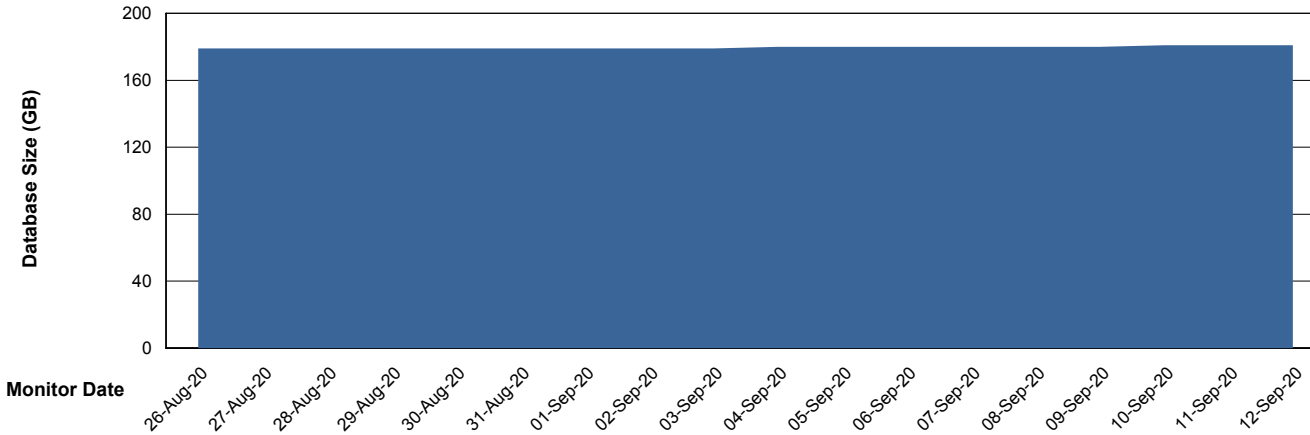

DB Processes Max 500

Weekly SLA Customer Report

Customer RFL_Production
 Database ID 36

DATABASE SIZE RFLDB_Production

Database growth over last month

Database Tablespace RFLDB_Production

Date	Tablespace Name	Filesize (Gb)	Usedsize (Gb)	Percentage free
12-Sep-20	ABSDATA	72	54	24
	INDX	186	125	33
11-Sep-20	ABSDATA	72	54	24
	INDX	186	125	33
10-Sep-20	ABSDATA	72	54	24
	INDX	186	124	33
09-Sep-20	ABSDATA	72	54	25
	INDX	186	124	33
08-Sep-20	ABSDATA	72	54	25
	INDX	186	124	33
07-Sep-20	ABSDATA	72	54	25
	INDX	186	124	33
06-Sep-20	ABSDATA	72	54	25
	INDX	186	124	34

Weekly SLA Customer Report

Customer RFL_Production
Database ID 36

ABSSolute Application Server Services

Avg memory used per ABS Server Service

Avg users per day per ABS server

Weekly SLA Customer Report

Customer RFL_Production
Database ID 36