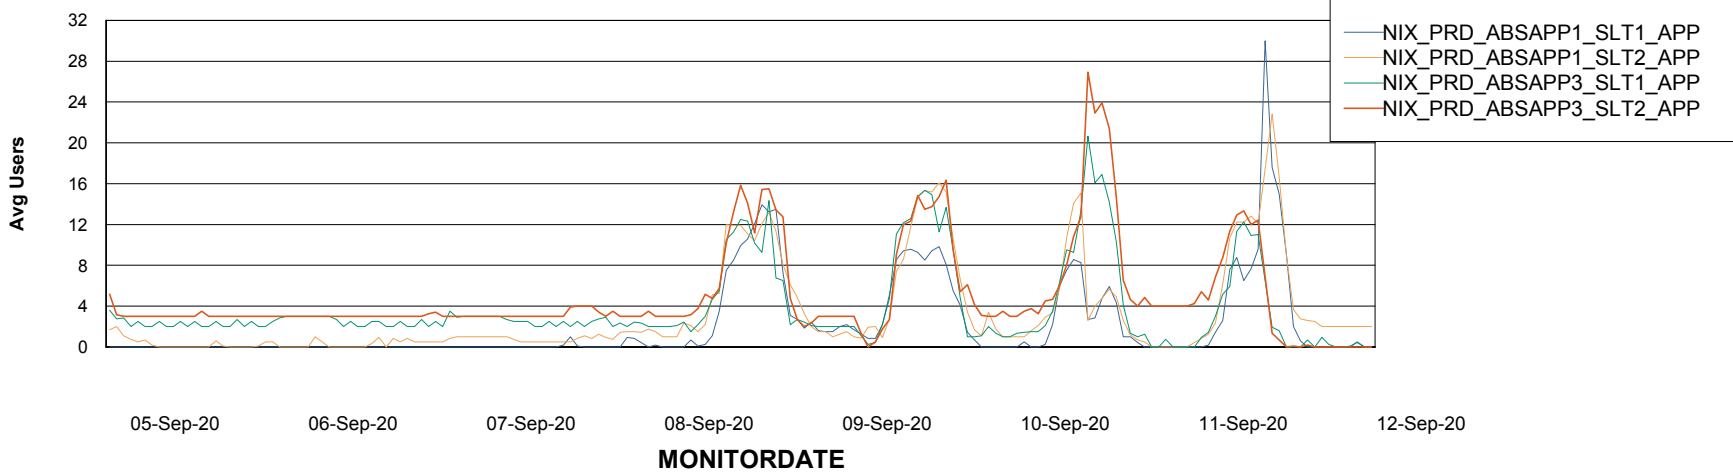

Avg users per day per ABS server