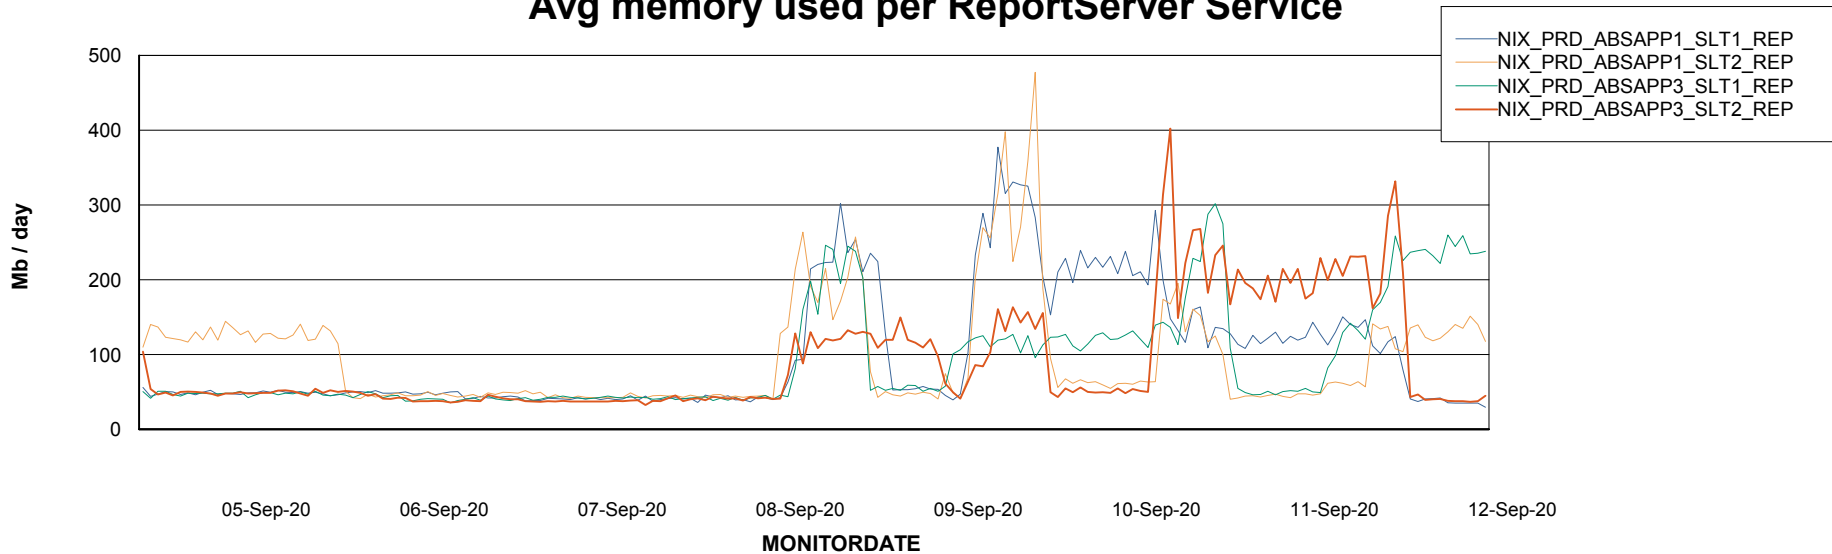

Avg users per day per ABS server

Weekly SLA Customer Report

Customer NIX_Production
Database ID 51

ABSSolute Application ReportServer Services

Avg memory used per ReportServer Service

Weekly SLA Customer Report