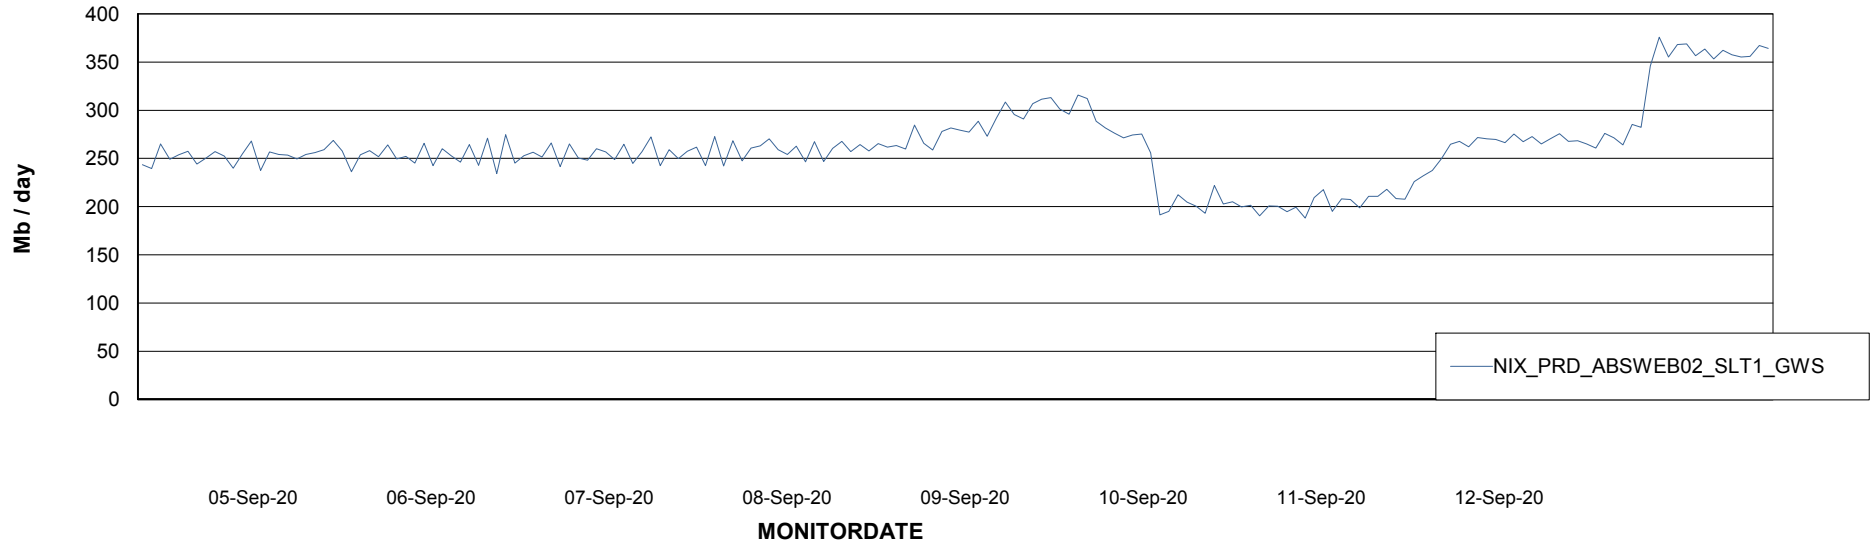

ABSSolute Web Component Services

Avg memory used per ABS Web component