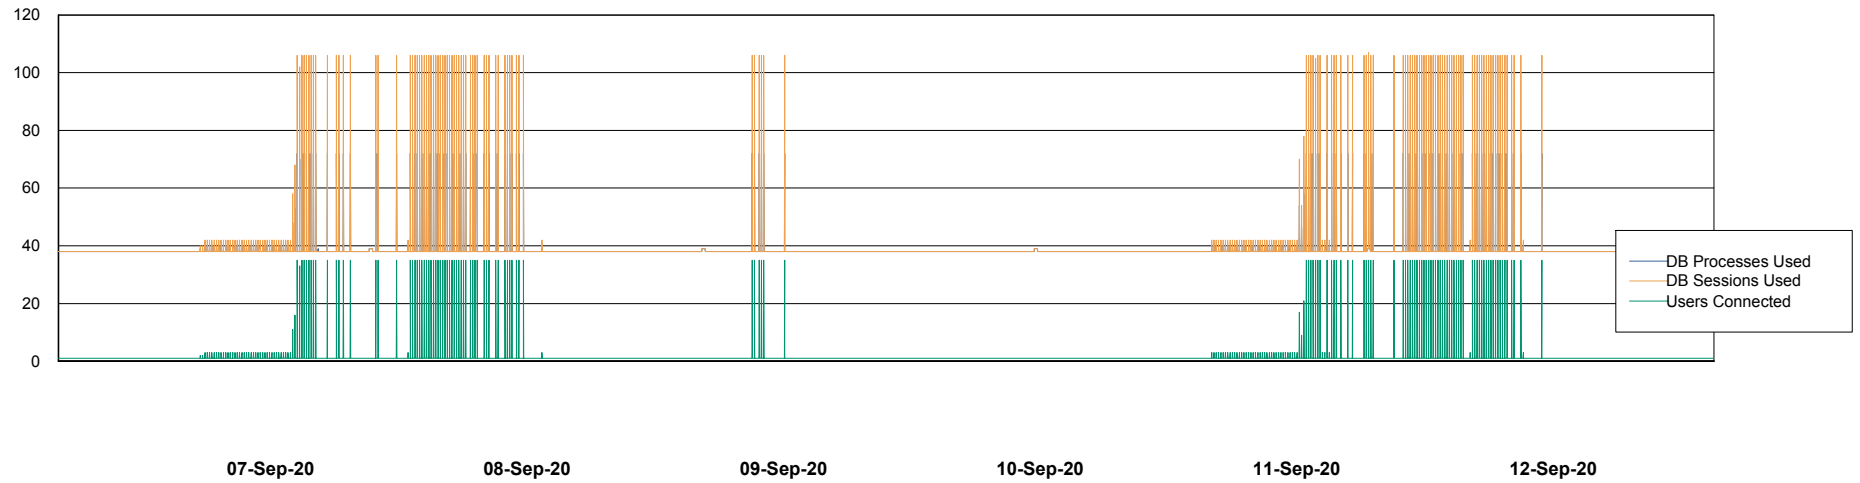

Database Performance NIXDB_Standby