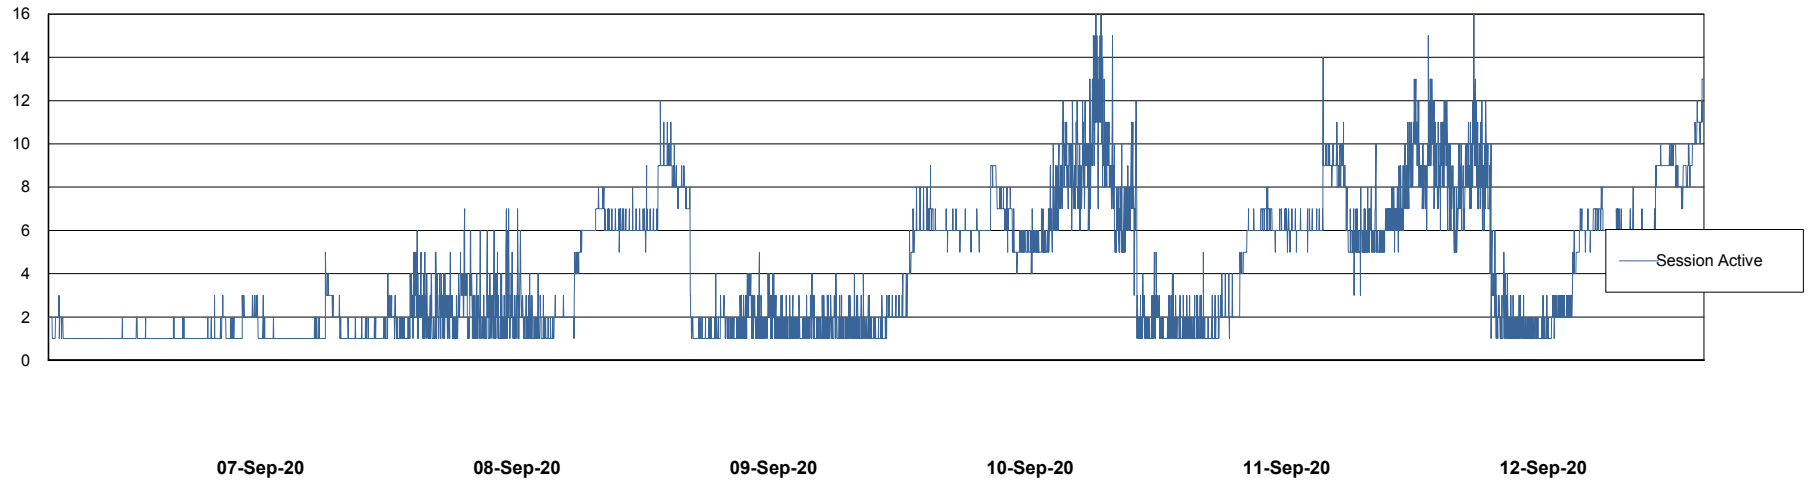

Weekly SLA Customer Report

Customer NIX_Production
Database ID 51

Database Performance NIXDB_BI

Weekly SLA Customer Report

Customer NIX_Production
Database ID 51

Database Performance NIXDB_Production

Weekly SLA Customer Report