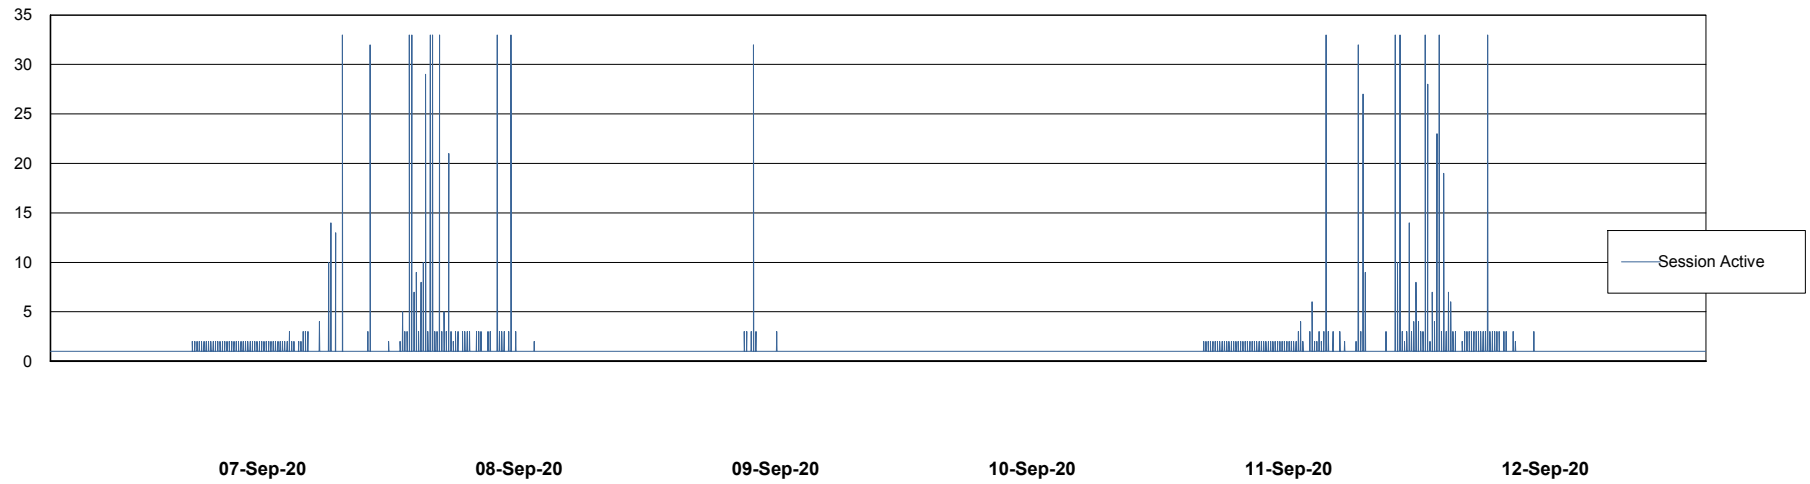

Database Performance NIXDB_Standby