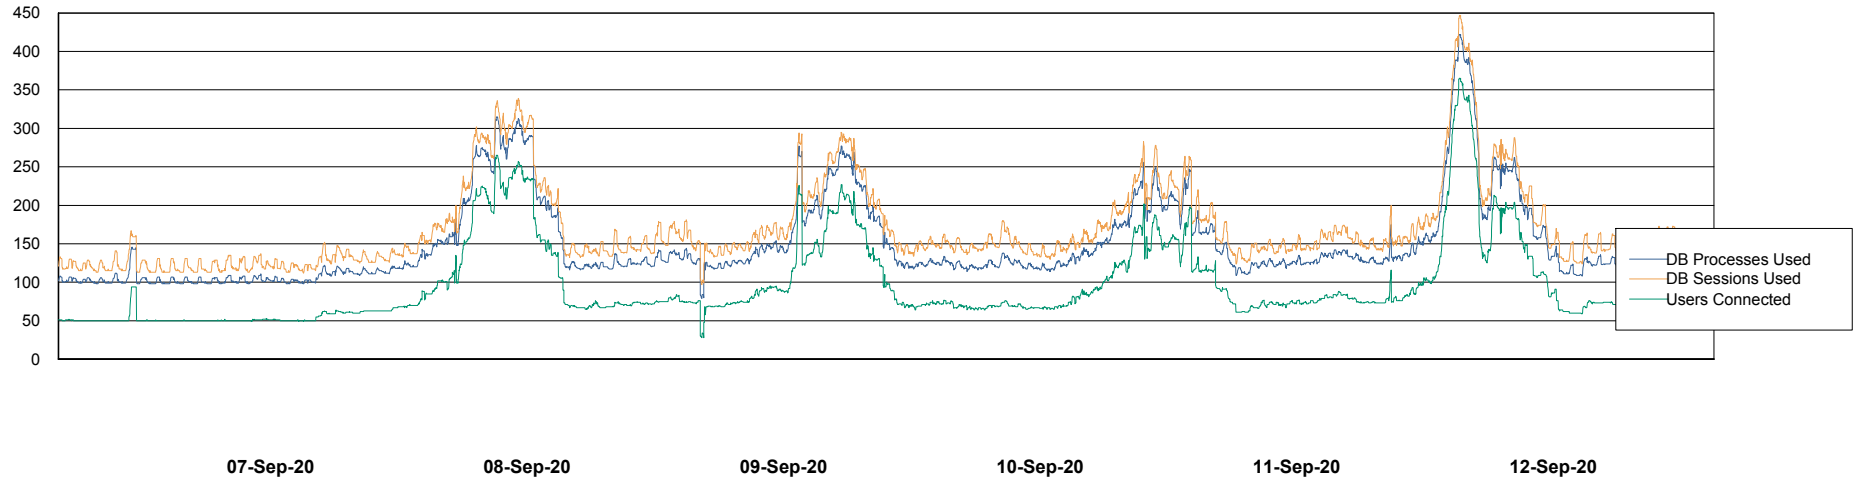

Weekly SLA Customer Report

Customer NIX_Production
Database ID 51

Database Performance NIXDB_BI

Weekly SLA Customer Report

Customer NIX_Production
Database ID 51

Database Performance NIXDB_Production

Weekly SLA Customer Report