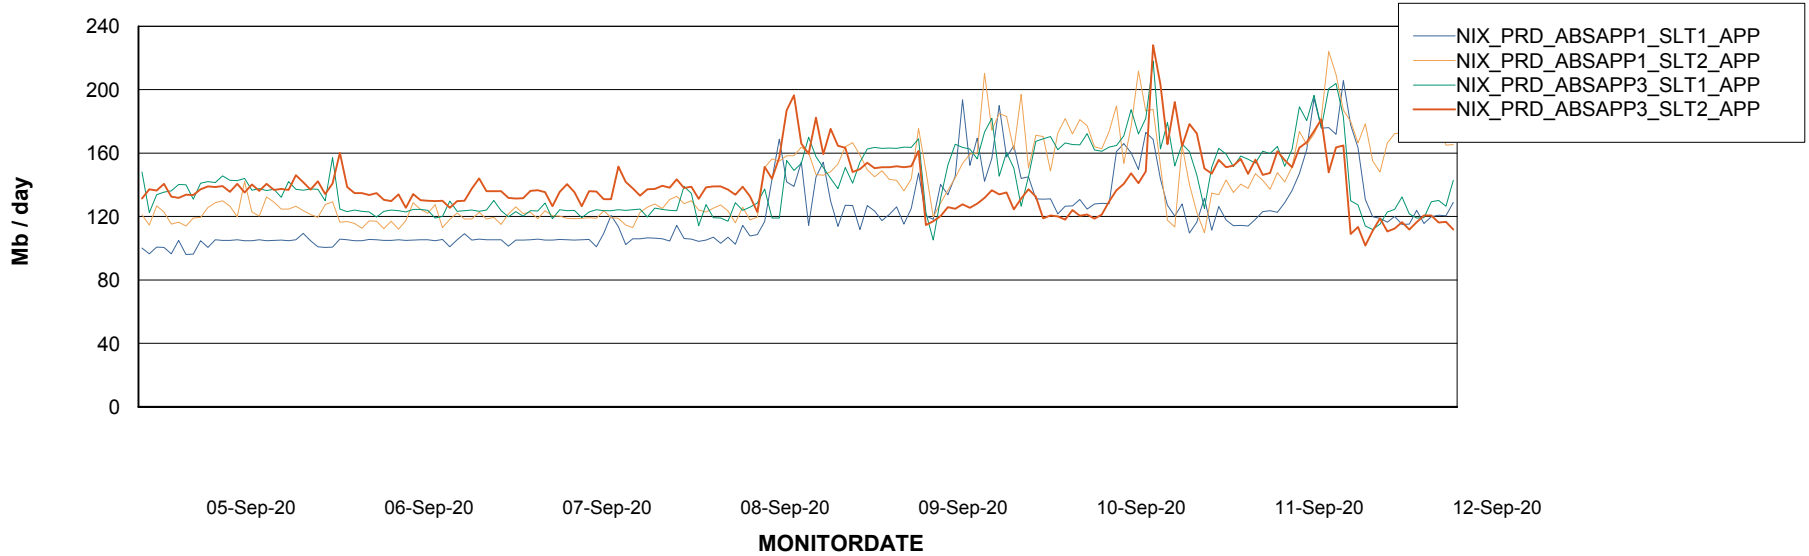

Standby Database Health NIX_Production

Recovery lag for last 7 days

Weekly SLA Customer Report

Customer NIX_Production
Database ID 51

ABSSolute Application Server Services

Avg memory used per ABS Server Service