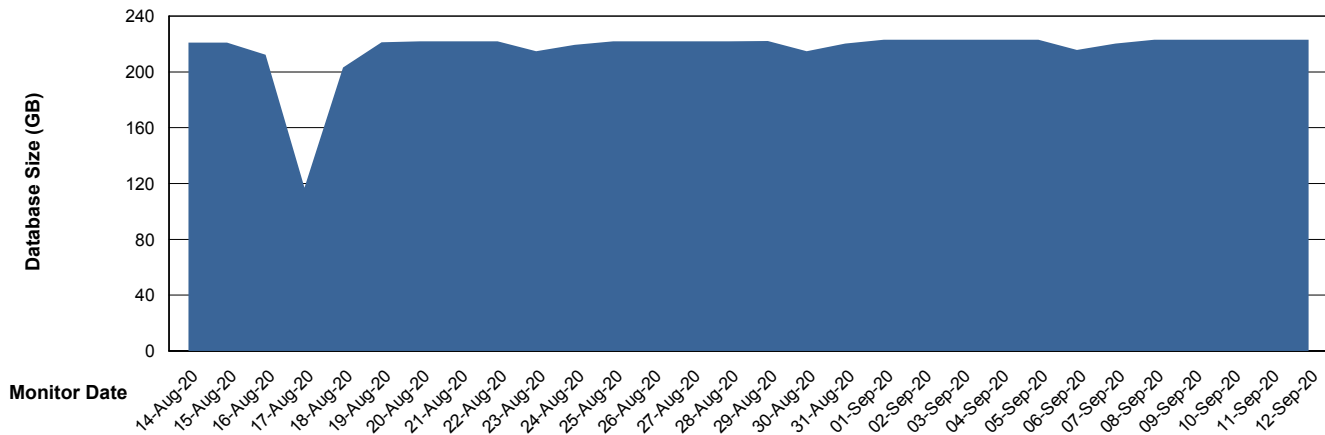

Customer LLG_Production
Database ID 53

Database Performance LLGDB_Standby

Weekly SLA Customer Report

Customer LLG_Production
Database ID 53

DATABASE SIZE LLGDB_BI02

Database growth over last month

DATABASE SIZE LLGDB_Production

Database growth over last month

Weekly SLA Customer Report

Customer LLG_Production
 Database ID 53

Database Tablespace LLGDB_BI02

Date	Tablespace Name	Filesize (Gb)	Usedsize (Gb)	Percentage free
12-Sep-20	ABSDATA	100	41	59
	INDX	100	43	57
11-Sep-20	ABSDATA	100	41	59
	INDX	100	43	57
10-Sep-20	ABSDATA	100	41	59
	INDX	100	43	57
09-Sep-20	ABSDATA	100	41	59
	INDX	100	43	57
08-Sep-20	ABSDATA	100	41	59
	INDX	100	43	57
07-Sep-20	ABSDATA	100	41	59
	INDX	100	43	57
06-Sep-20	ABSDATA	100	41	59
	INDX	100	43	57