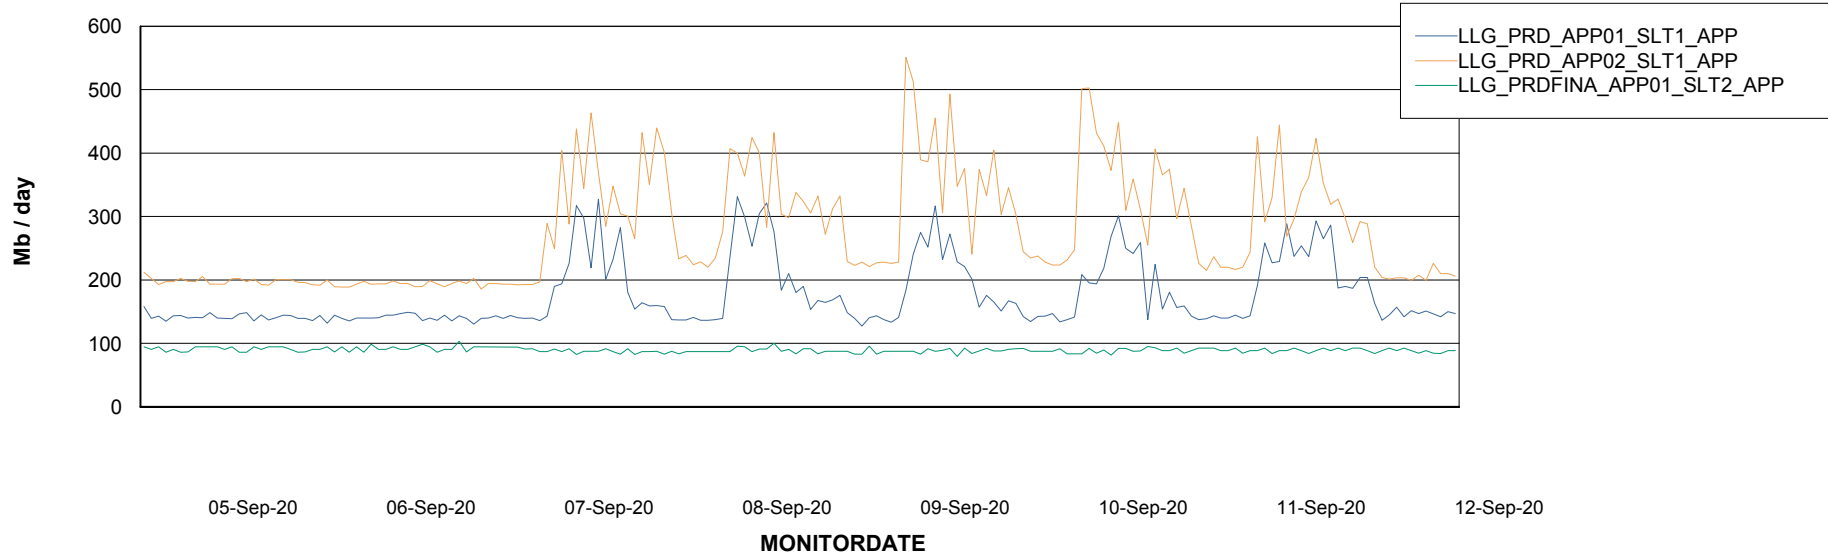

ABSSolute Application Server Services

Avg memory used per ABS Server Service