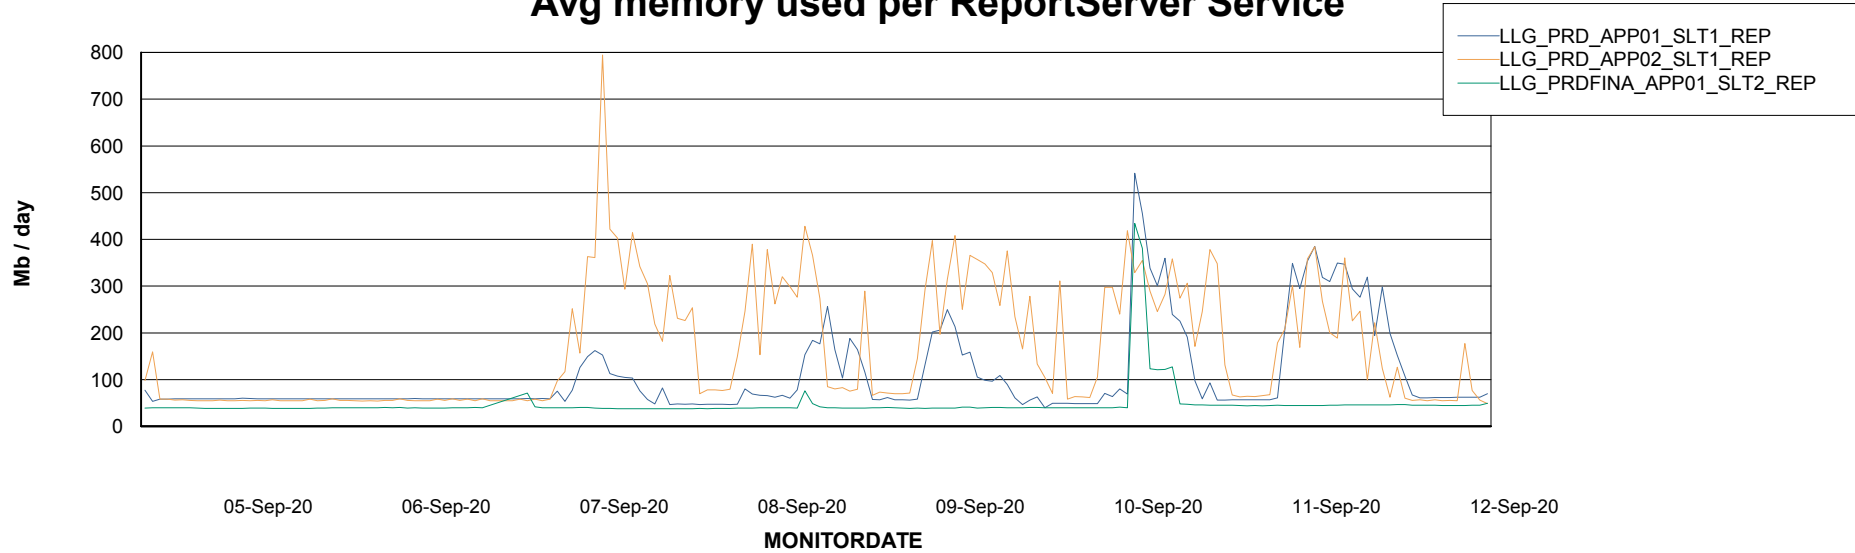

ABSolute Application Server Services

Avg memory used per ReportServer Service