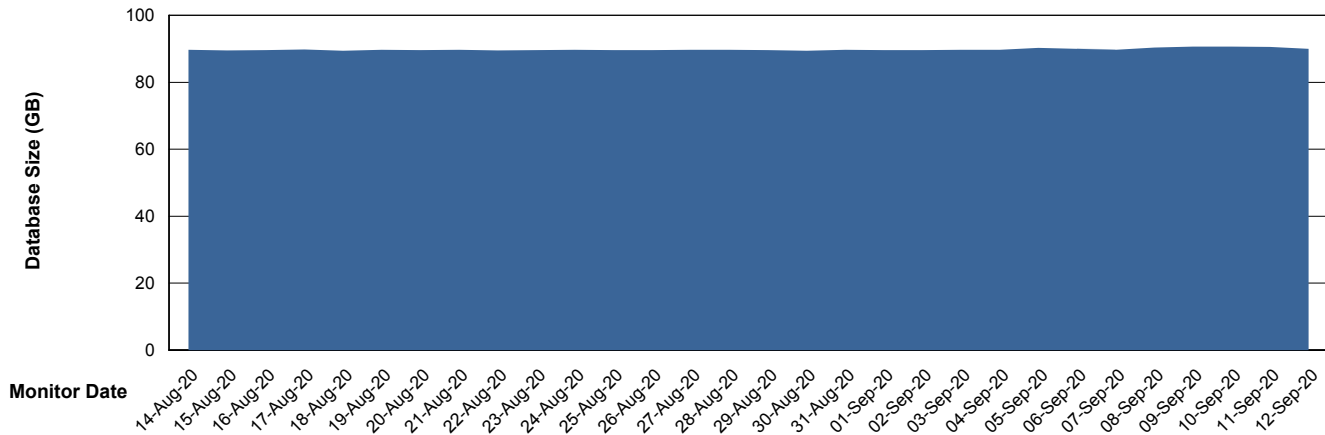

Customer LLG_Production
Database ID 53

Database Performance LLGDB_Standby

Weekly SLA Customer Report

Customer LLG_Production
Database ID 53

DATABASE SIZE LLGDB_BI02

Database growth over last month

DATABASE SIZE LLGDB_Production

Database growth over last month

Weekly SLA Customer Report

Customer LLG_Production
 Database ID 53

Database Tablespace LLGDB_BI02

Date	Tablespace Name	Filesize (Gb)	Usedsize (Gb)	Percentage free
12-Sep-20	ABSDATA	100	41	59
	INDX	100	43	57
11-Sep-20	ABSDATA	100	41	59
	INDX	100	43	57
10-Sep-20	ABSDATA	100	41	59
	INDX	100	43	57
09-Sep-20	ABSDATA	100	41	59
	INDX	100	43	57
08-Sep-20	ABSDATA	100	41	59
	INDX	100	43	57
07-Sep-20	ABSDATA	100	41	59
	INDX	100	43	57
06-Sep-20	ABSDATA	100	41	59
	INDX	100	43	57