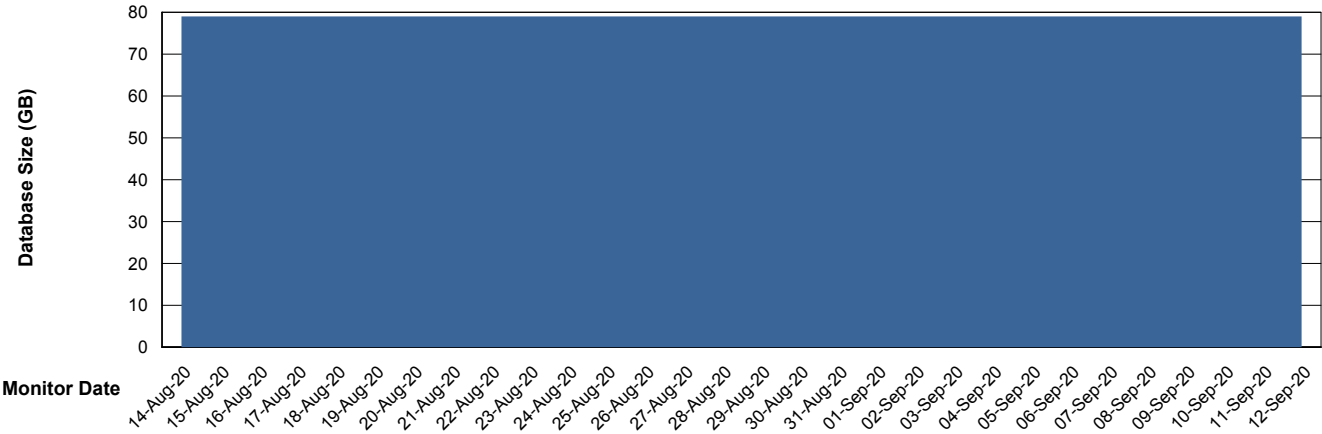

Weekly SLA Customer Report

Customer KLA_Production
Database ID 65

Database Performance KLADB_Production

Weekly SLA Customer Report

Customer KLA_Production
Database ID 65

Database Performance KLADB_Standby

Weekly SLA Customer Report

Customer KLA_Production
 Database ID 65

DATABASE SIZE KLADB_Production

Database growth over last month

Database Tablespace KLADB_Production

Date	Tablespace Name	Filesize (Gb)	Usedsize (Gb)	Percentage free
12-Sep-20	ABSDATA	48	40	17
	INDX	45	36	20
11-Sep-20	ABSDATA	48	40	17
	INDX	45	36	20
10-Sep-20	ABSDATA	48	40	17
	INDX	45	36	20
09-Sep-20	ABSDATA	48	40	17
	INDX	45	36	20
08-Sep-20	ABSDATA	48	40	17
	INDX	45	36	20
07-Sep-20	ABSDATA	48	40	17
	INDX	45	36	20
06-Sep-20	ABSDATA	48	40	17
	INDX	45	36	20