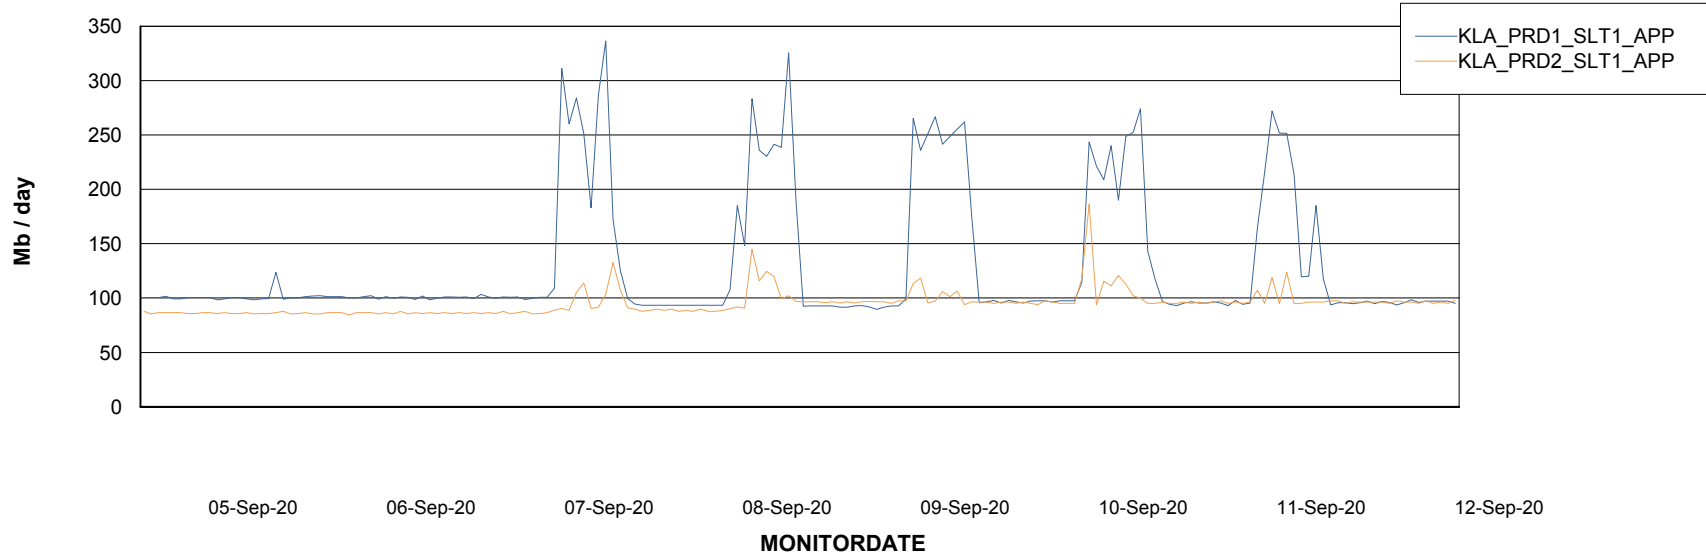

ABSSolute Application Server Services

Avg memory used per ABS Server Service