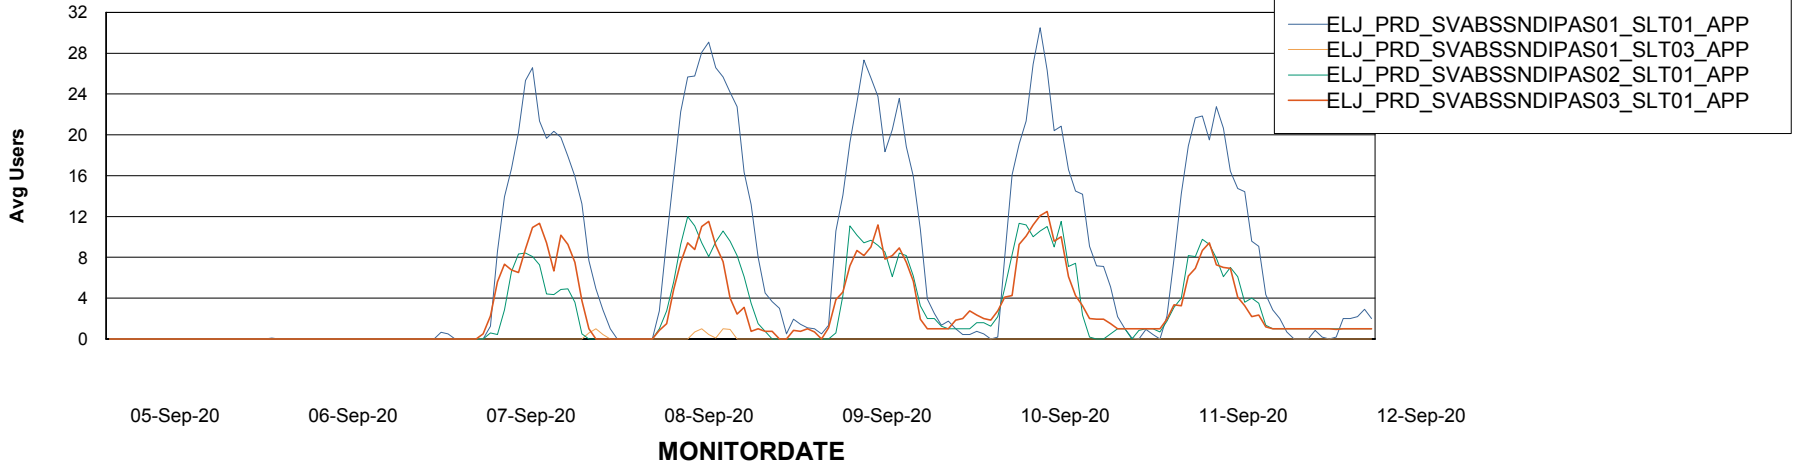

Weekly SLA Customer Report

Customer ELJ Production
Database ID 72

ABSSolute Application Server Services

Avg memory used per ABS Server Service

Avg users per day per ABS server

Weekly SLA Customer Report

Customer ELJ Production
Database ID 72