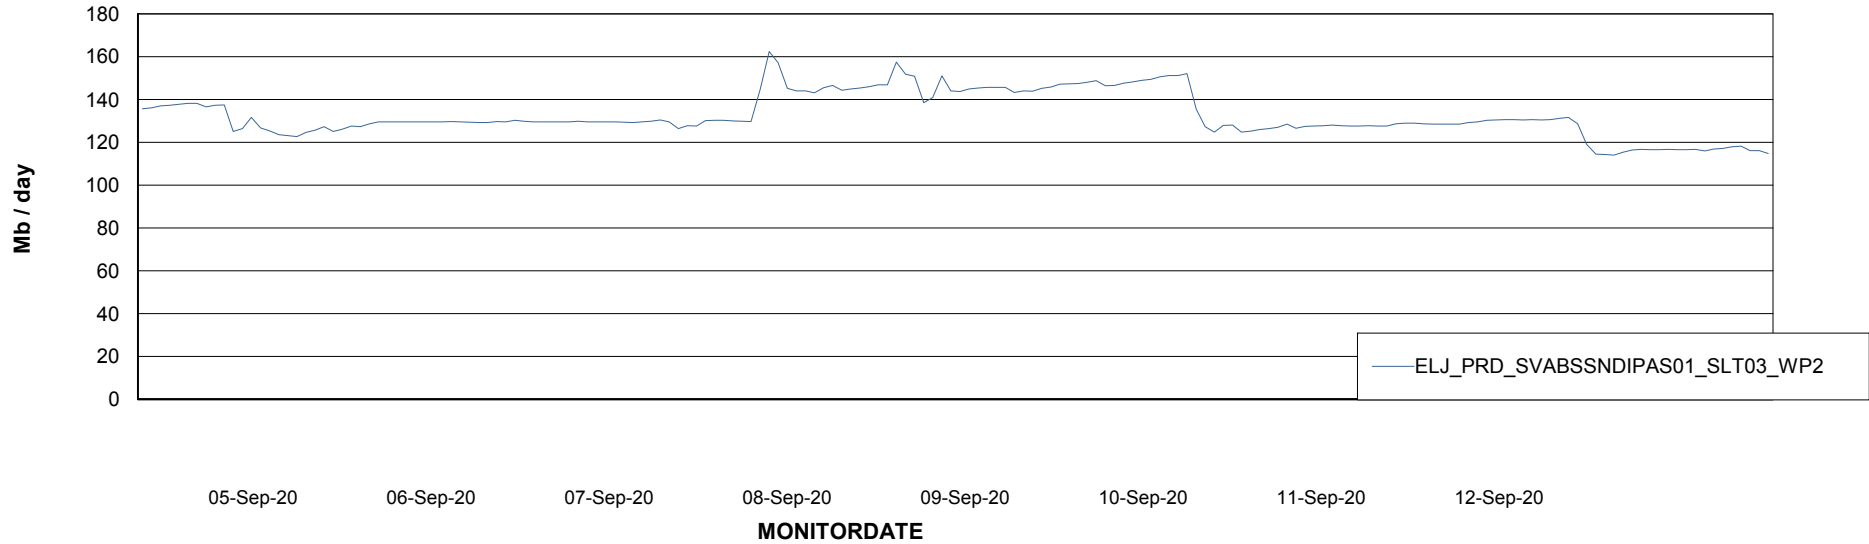

ABSSolute Application ReportServer Services

Avg memory used per ReportServer Service

Weekly SLA Customer Report

Customer ELJ Production
Database ID 72

ABSSolute Web Component Services

Avg memory used per ABS Web component