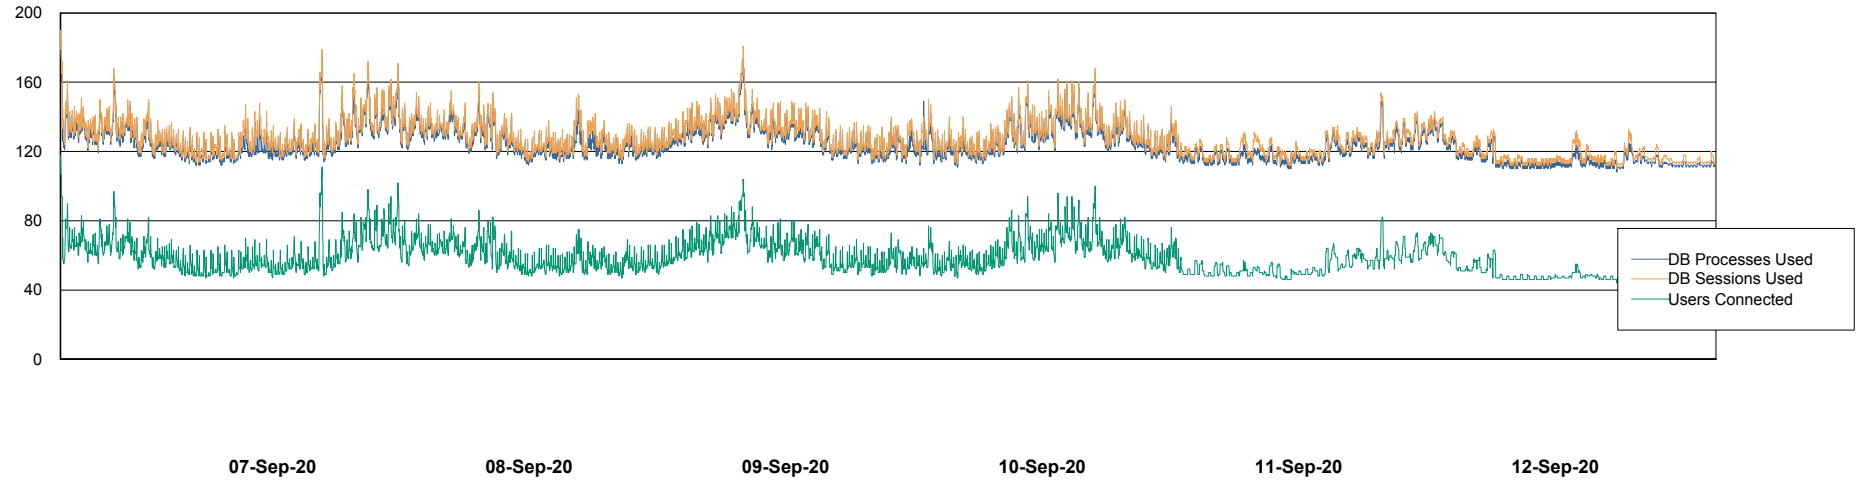

Weekly SLA Customer Report

Customer ELJ Production
Database ID 72

Database Performance ELJDB_PRD_BI

Weekly SLA Customer Report

Customer ELJ Production
Database ID 72

Database Performance ELJDB_Production

Weekly SLA Customer Report