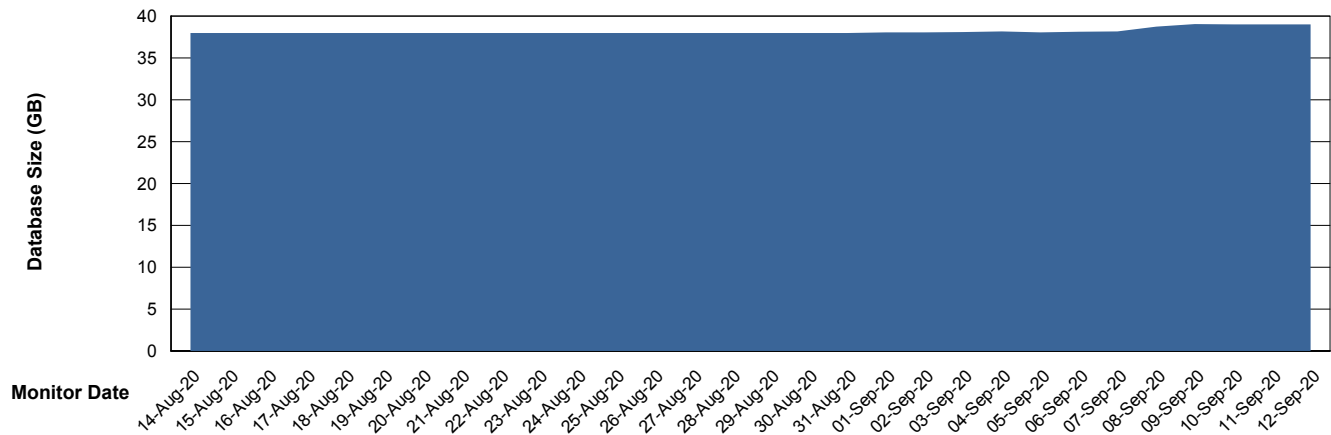

DATABASE SIZE ELJDB_Production

Database growth over last month