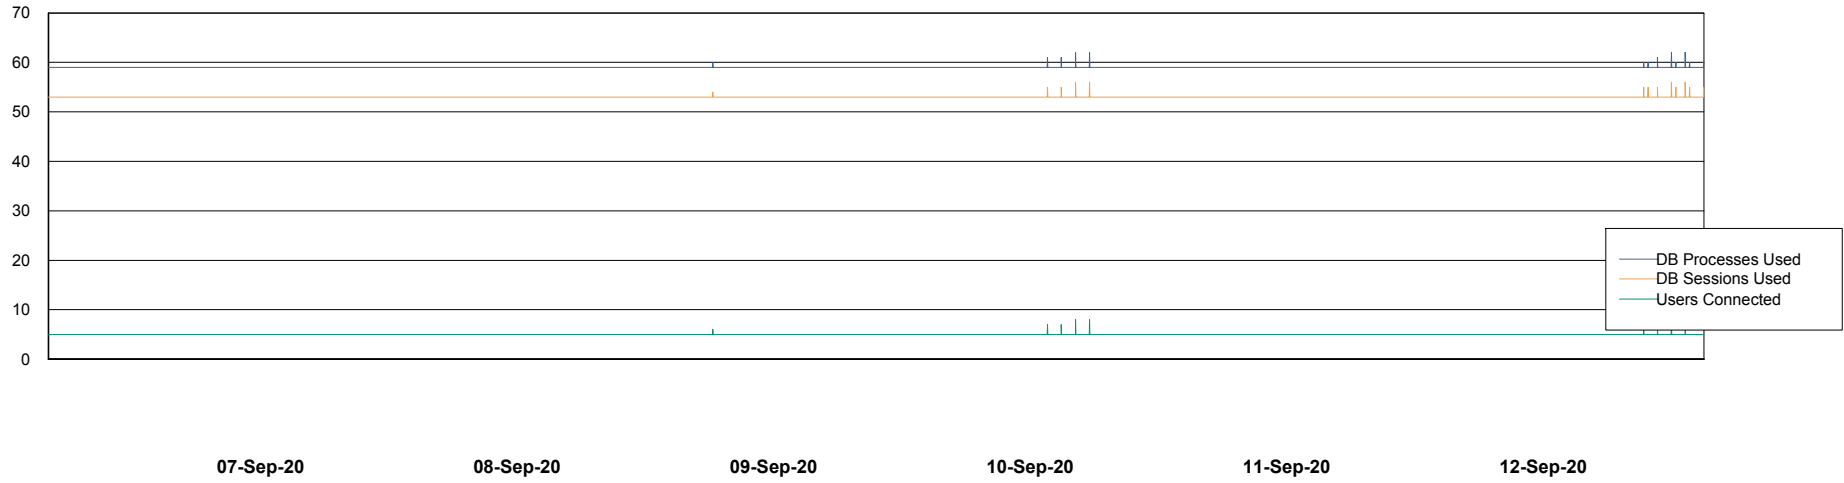

Database Performance ELJDB_Standby