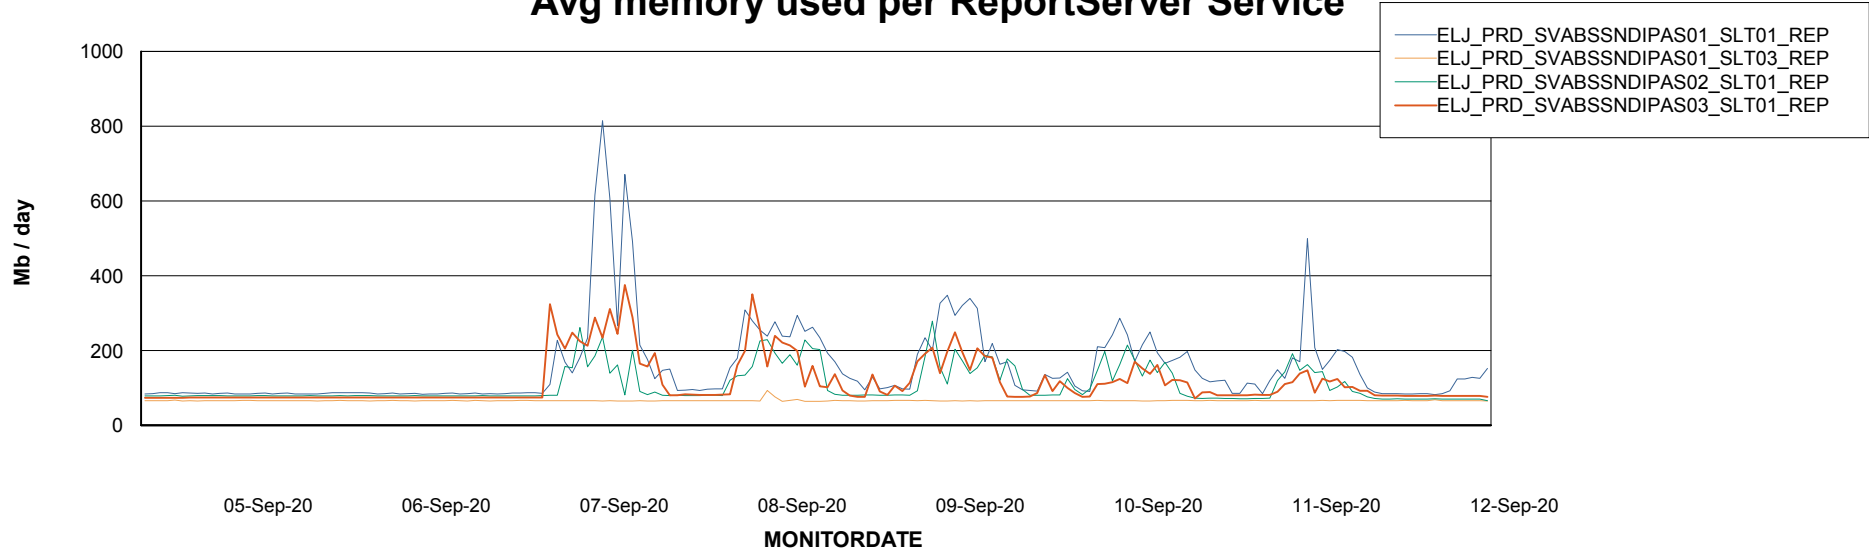

ABSSolute Application ReportServer Services

Avg memory used per ReportServer Service