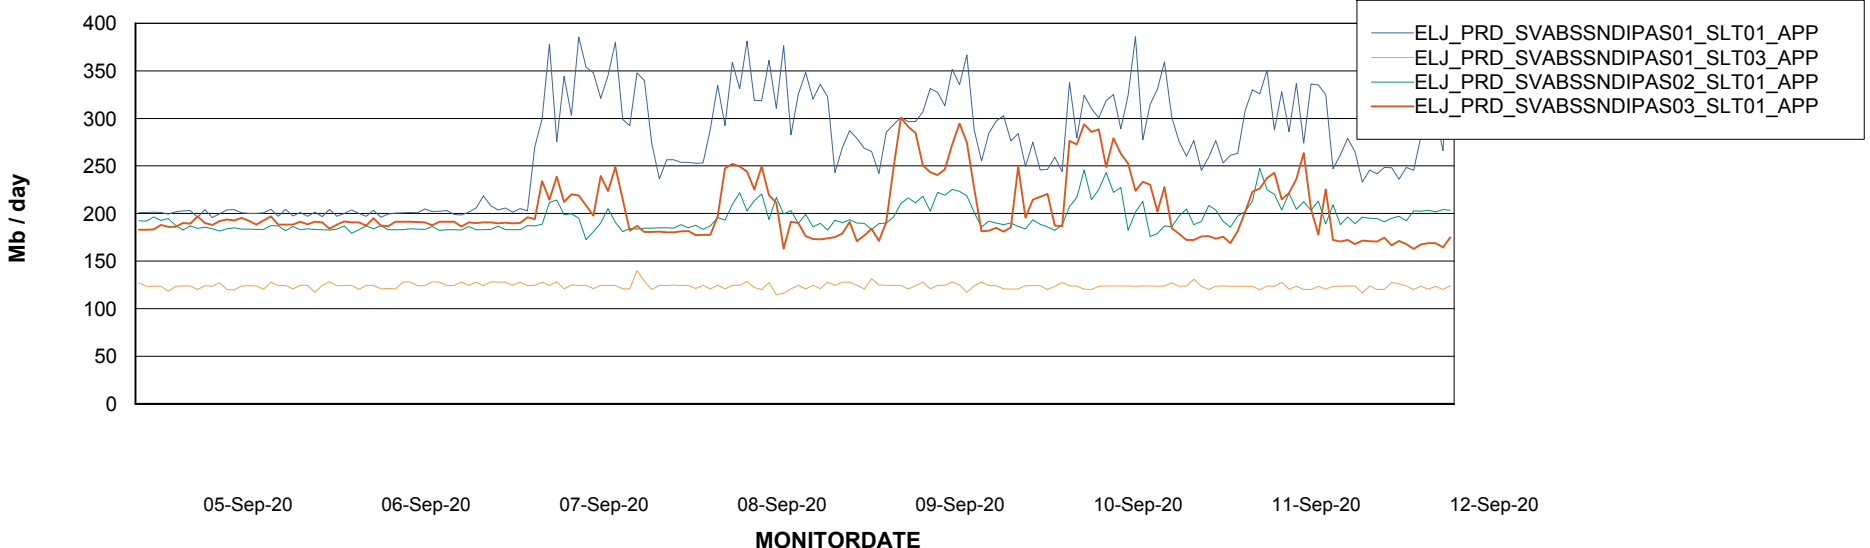

ABSSolute Application Server Services

Avg memory used per ABS Server Service