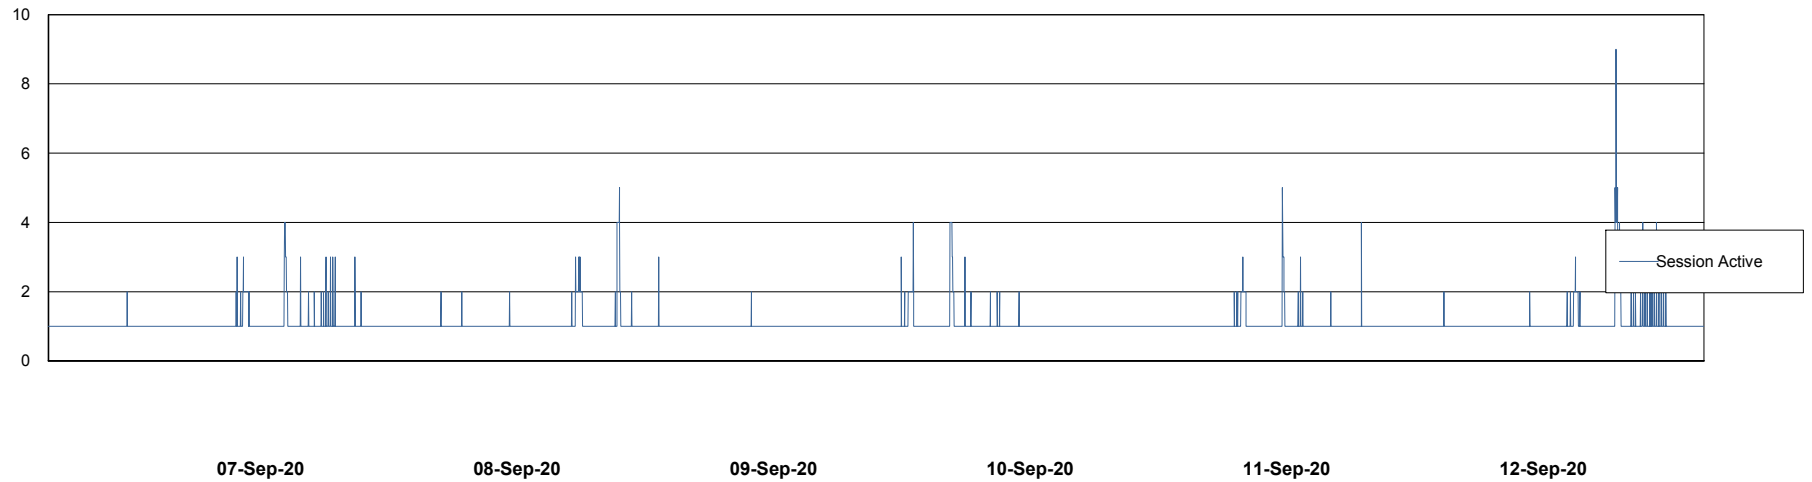

Database Performance ELJDB_PRD_BI