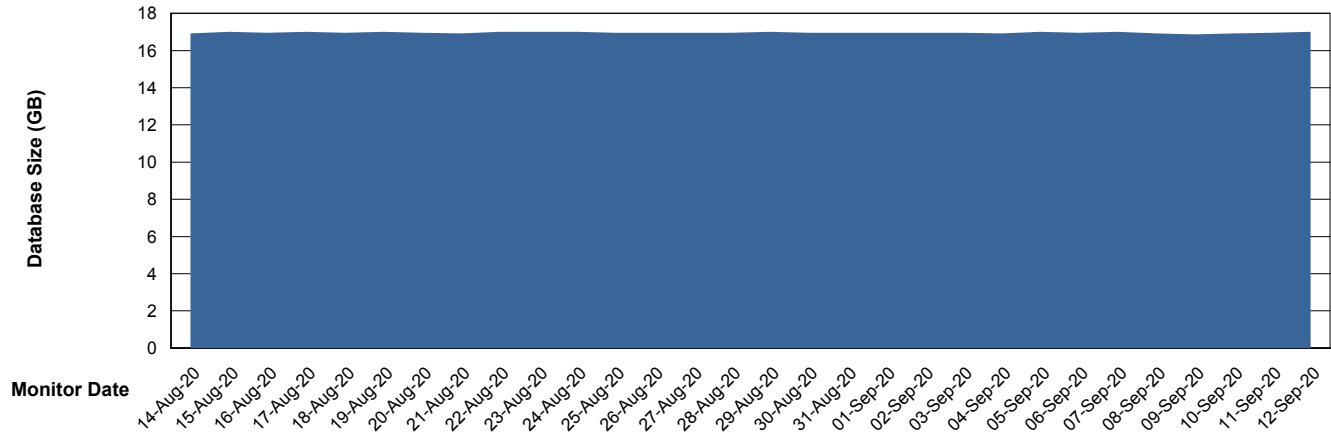

Customer ELJ Production
Database ID 72

Database Performance ELJDB_Standby

Weekly SLA Customer Report

Customer ELJ Production
Database ID 72

DATABASE SIZE ELJDB_PRD_BI

Database growth over last month

DATABASE SIZE ELJDB_Production