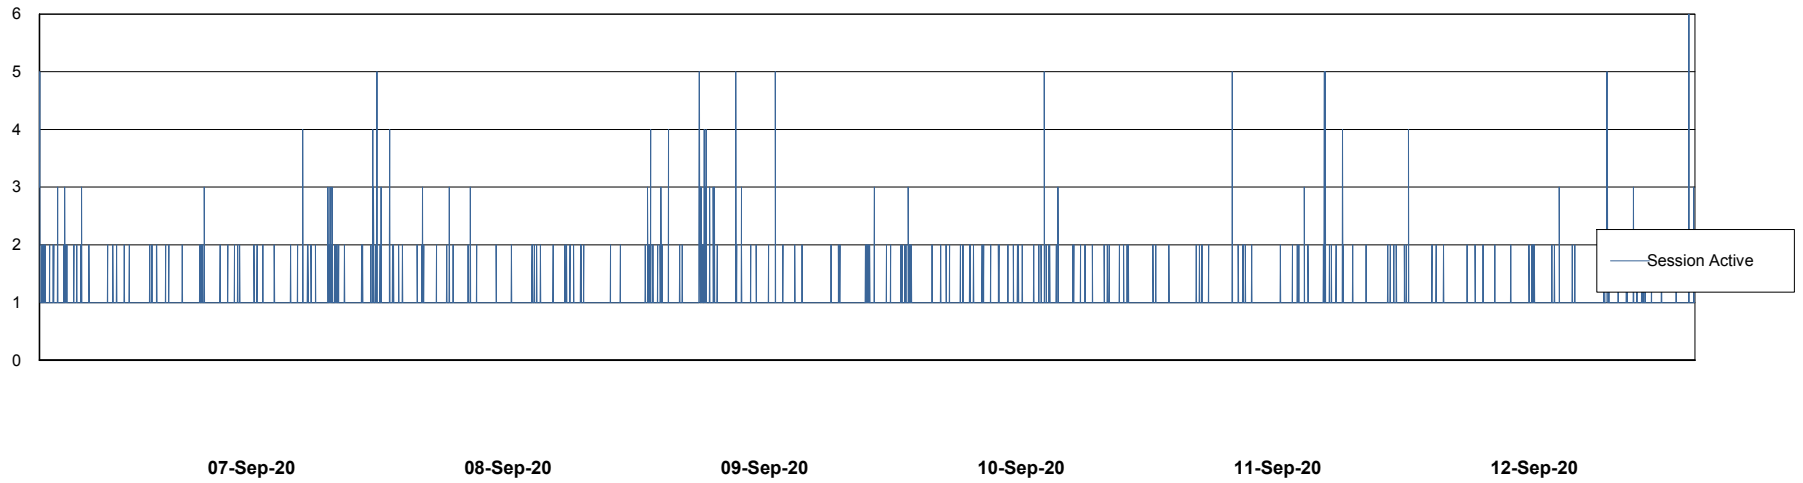

Database Performance ELJDB_Standby