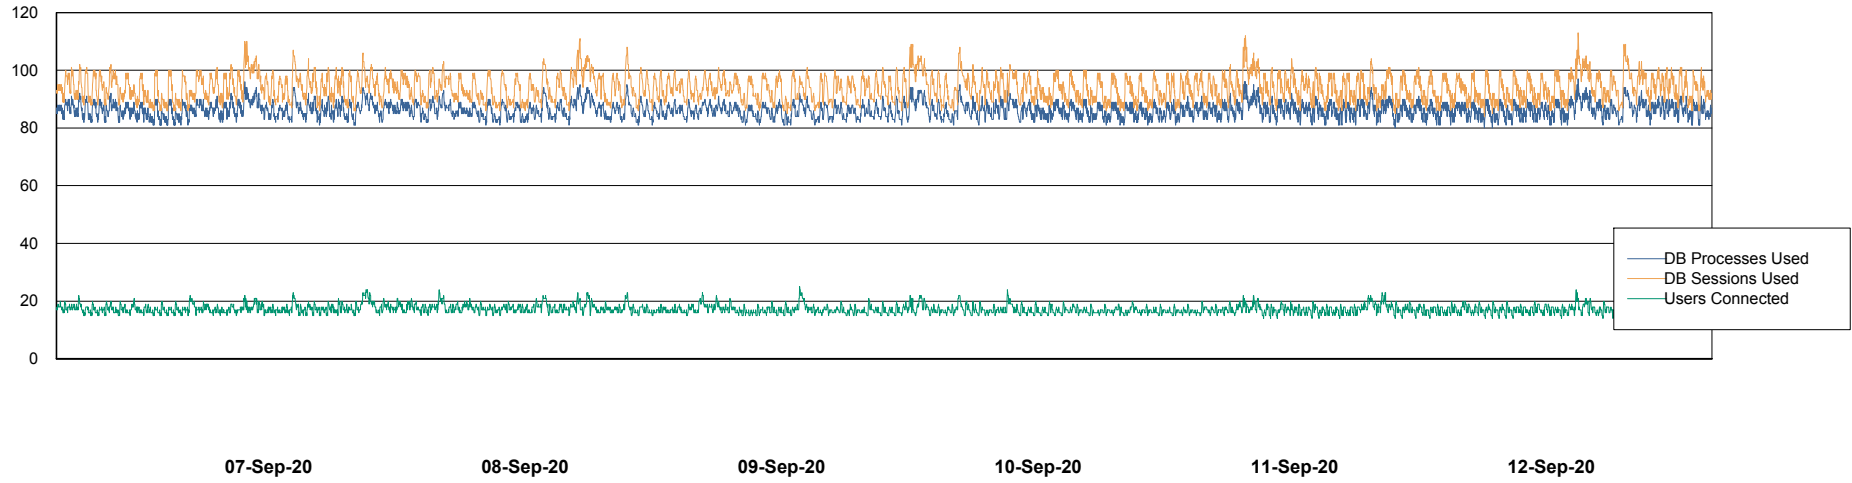

Database Performance ELJDB_PRD_BI