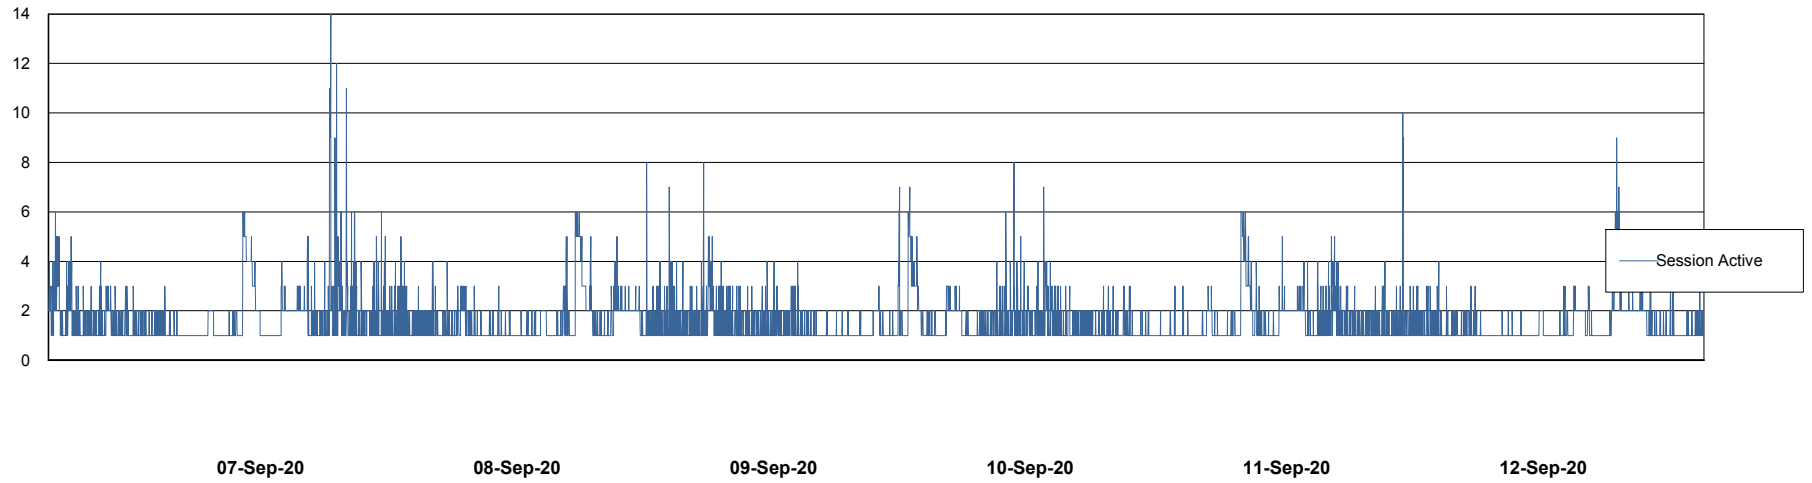

Weekly SLA Customer Report

Customer ELJ Production
Database ID 72

Database Performance ELJDB_PRD_BI

Weekly SLA Customer Report

Customer ELJ Production
Database ID 72

Database Performance ELJDB_Production

Weekly SLA Customer Report