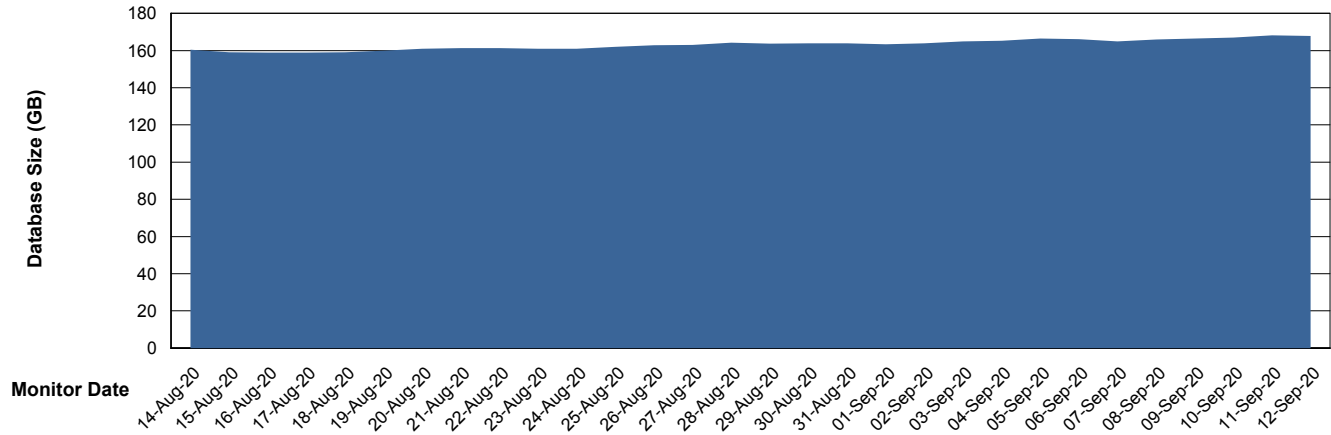

Weekly SLA Customer Report

Customer BNL_Production
Database ID 83

Database Performance BNLDB_FUT_FutureLive

Weekly SLA Customer Report

Customer BNL_Production
Database ID 83

Database Performance BNLDB_FUT_Standby

Weekly SLA Customer Report

Customer BNL_Production
Database ID 83

Database Performance BNLDB_Production

Weekly SLA Customer Report

Customer BNL_Production
Database ID 83

DATABASE SIZE BNLDB_FUT_FutureLive

Database growth over last month

DATABASE SIZE BNLDB_Production

Database growth over last month

Weekly SLA Customer Report

Customer BNL_Production
Database ID 83

Database Tablespace BNLDB_FUT_FutureLive

Date	Tablespace Name	Filesize (Gb)	Usedsize (Gb)	Percentage free
12-Sep-20	ABSDATA	116	63	46
	INDX	172	81	53
11-Sep-20	ABSDATA	116	62	47
	INDX	172	81	53
10-Sep-20	ABSDATA	116	62	47
	INDX	172	81	53
09-Sep-20	ABSDATA	116	62	47
	INDX	172	81	53
08-Sep-20	ABSDATA	116	62	47
	INDX	172	81	53
07-Sep-20	ABSDATA	116	62	47
	INDX	172	81	53
06-Sep-20	ABSDATA	116	62	47
	INDX	172	81	53