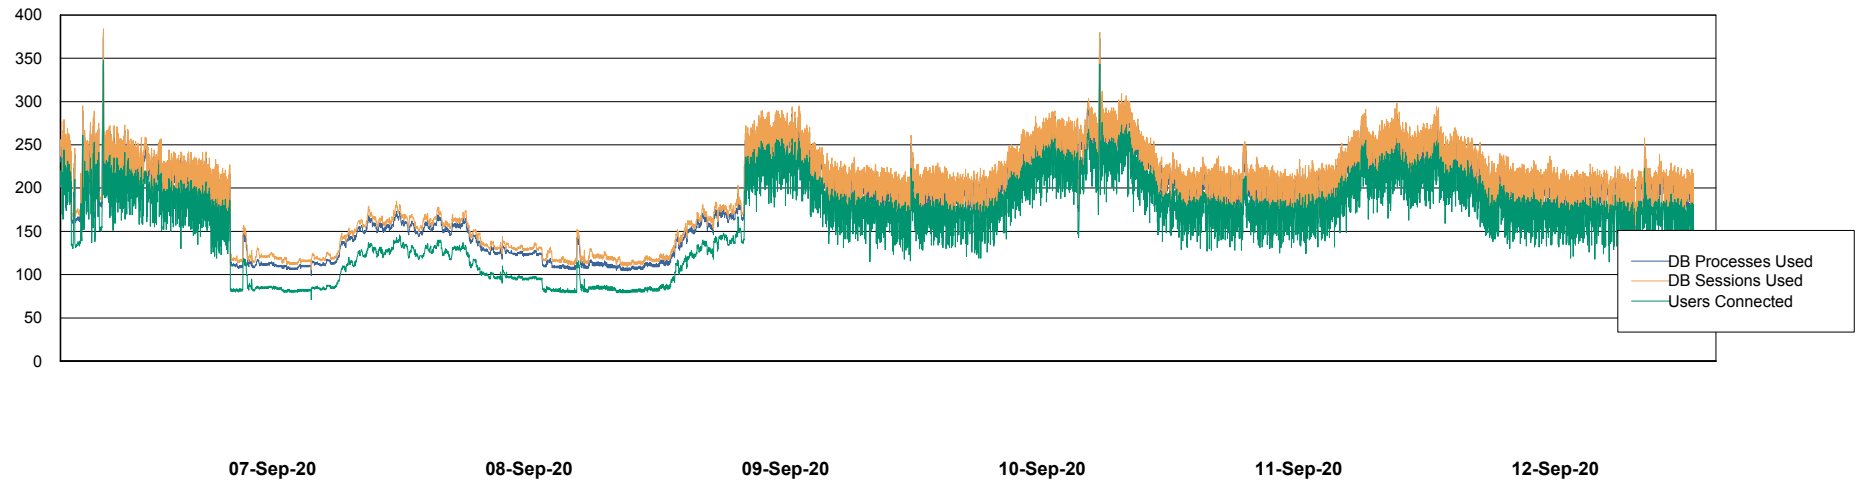

Weekly SLA Customer Report

Customer BNL_Production
Database ID 83

Database Performance BNLDB_FUT_FutureLive

Weekly SLA Customer Report

Customer BNL_Production
Database ID 83

Database Performance BNLDB_FUT_Standby

Weekly SLA Customer Report

Customer BNL_Production
Database ID 83

Database Performance BNLDB_Production

Weekly SLA Customer Report

Customer BNL_Production
Database ID 83

DATABASE SIZE BNLDB_FUT_FutureLive

Database growth over last month