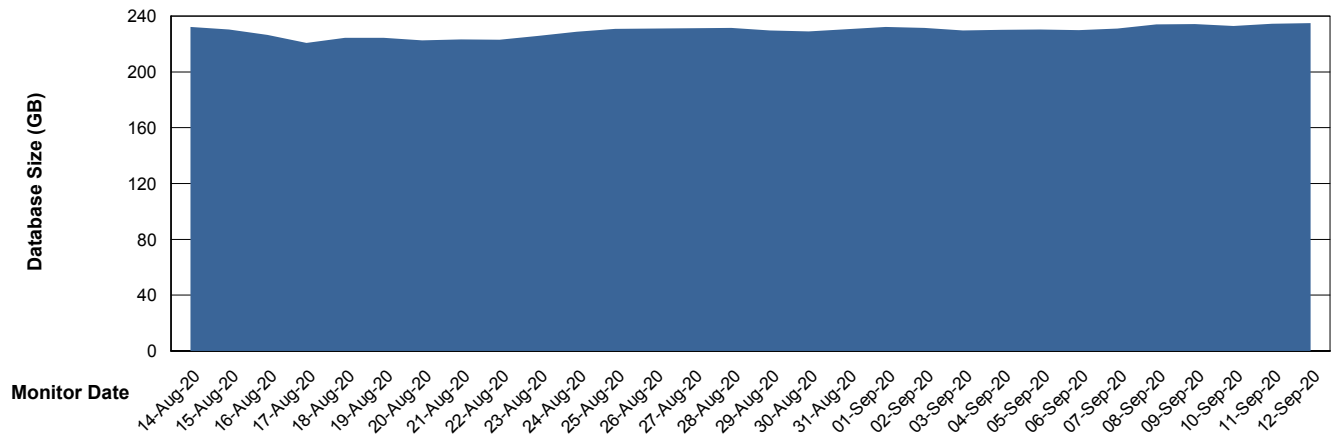

Weekly SLA Customer Report

Customer BNL_Production
Database ID 83

Database Performance BNLDB_FUT_FutureLive

Weekly SLA Customer Report

Customer BNL_Production
Database ID 83

Database Performance BNLDB_FUT_Standby

Weekly SLA Customer Report

Customer BNL_Production
Database ID 83

Database Performance BNLDB_Production

Weekly SLA Customer Report

Customer BNL_Production
Database ID 83

DATABASE SIZE BNLDB_FUT_FutureLive

Database growth over last month

DATABASE SIZE BNLDB_Production

Database growth over last month

Weekly SLA Customer Report

Customer BNL_Production
Database ID 83

Database Tablespace BNLDB_FUT_FutureLive

Date	Tablespace Name	Filesize (Gb)	Usedsize (Gb)	Percentage free
12-Sep-20	ABSDATA	116	63	46
	INDX	172	81	53
11-Sep-20	ABSDATA	116	62	47
	INDX	172	81	53
10-Sep-20	ABSDATA	116	62	47
	INDX	172	81	53
09-Sep-20	ABSDATA	116	62	47
	INDX	172	81	53
08-Sep-20	ABSDATA	116	62	47
	INDX	172	81	53
07-Sep-20	ABSDATA	116	62	47
	INDX	172	81	53
06-Sep-20	ABSDATA	116	62	47
	INDX	172	81	53