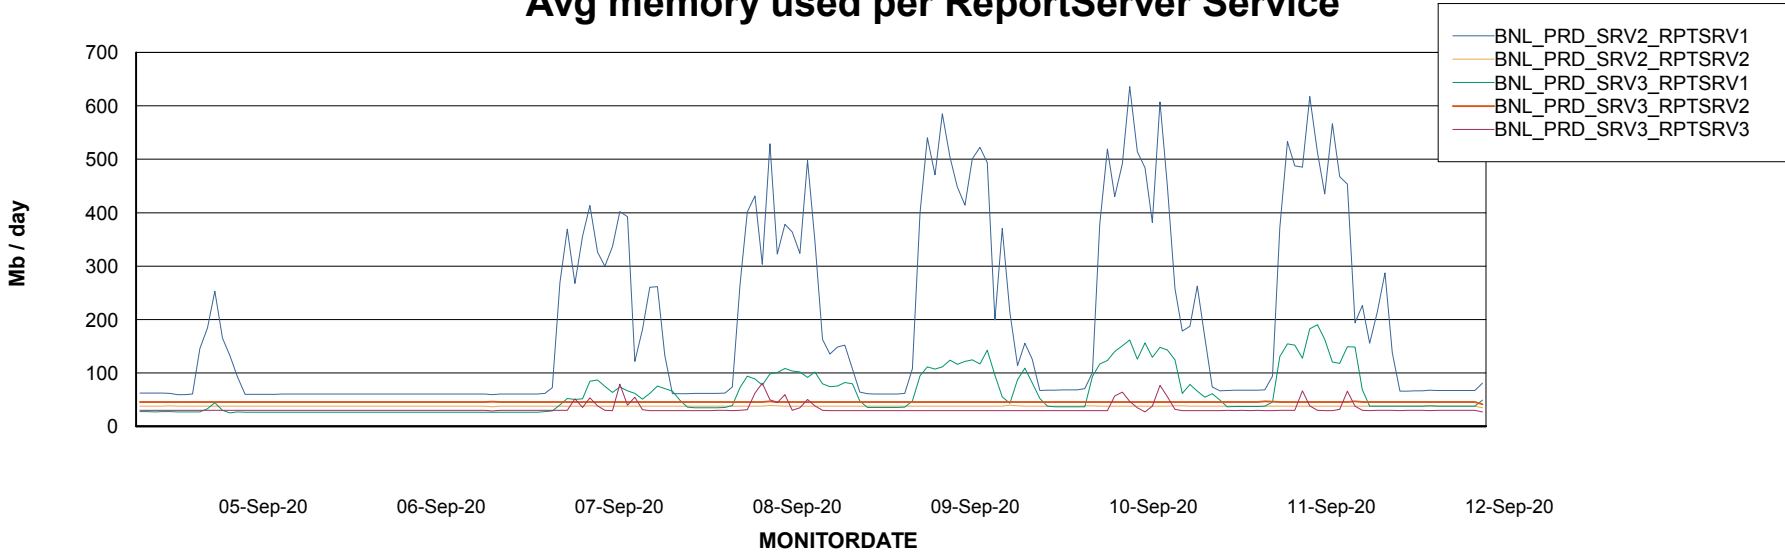

Avg users per day per ABS server

Weekly SLA Customer Report

Customer BNL_Production
Database ID 83

ABSSolute Web Component Services

Avg memory used per ReportServer Service

Disaster per ABS component