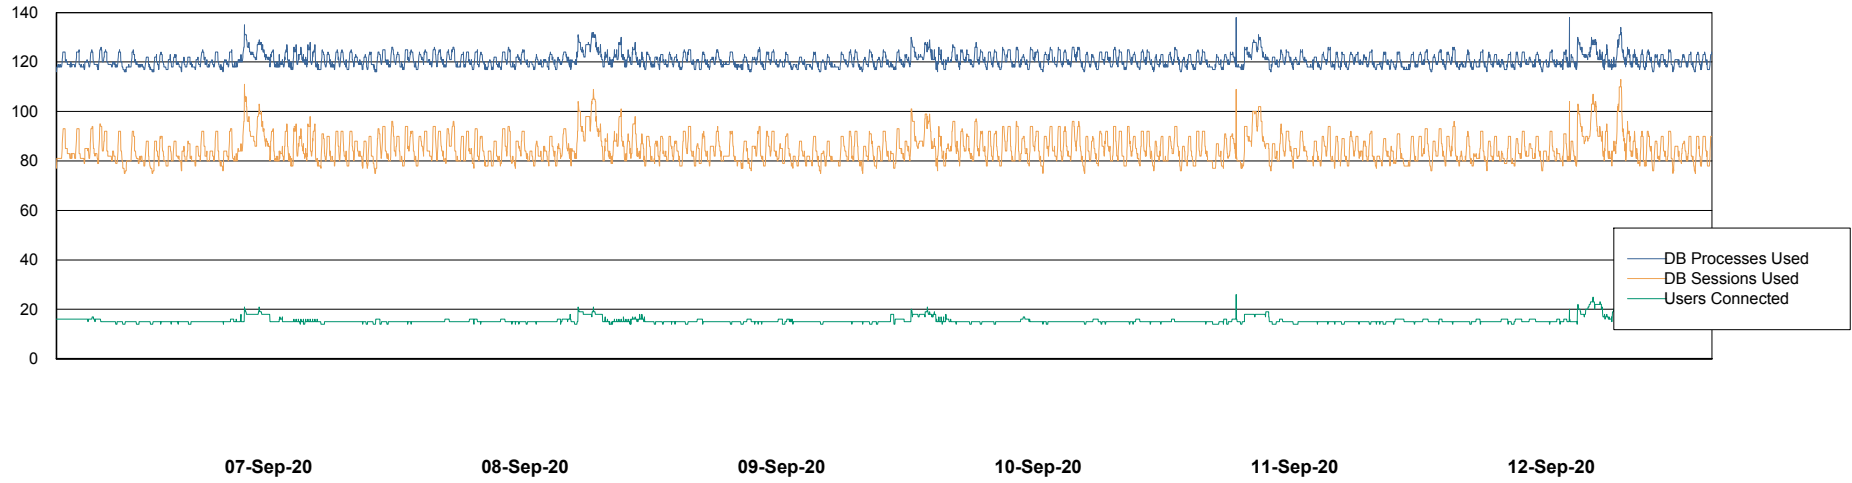

Database Performance BNLDB_FUT_FutureLive