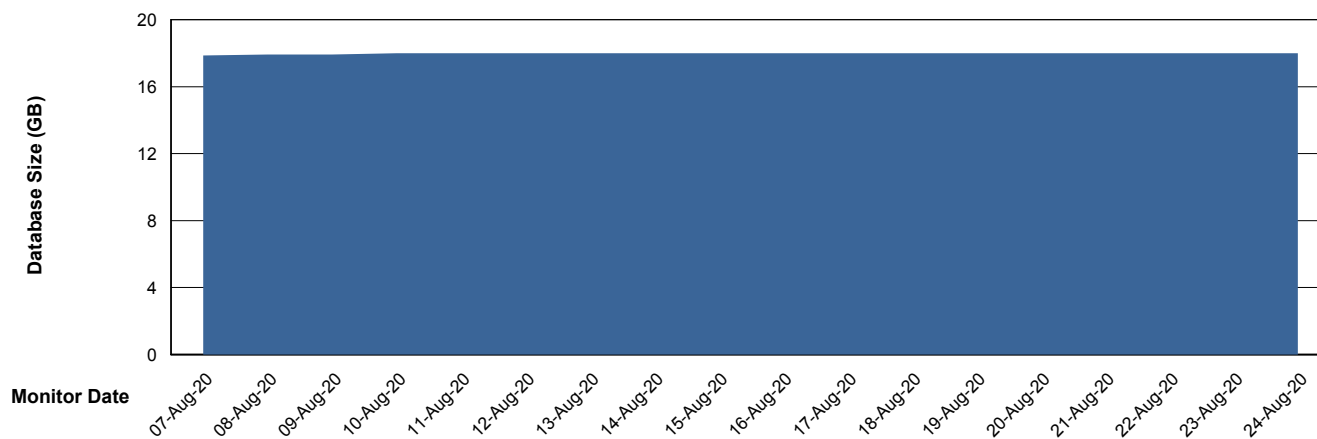

Weekly SLA Customer Report

Customer WBL_Production
Database ID 40

DATABASE SIZE WBLDB_Production

Database growth over last month

Weekly SLA Customer Report

Customer WBL_Production
Database ID 40

Standby Database Health WBL_Production

Recovery lag for last 7 days