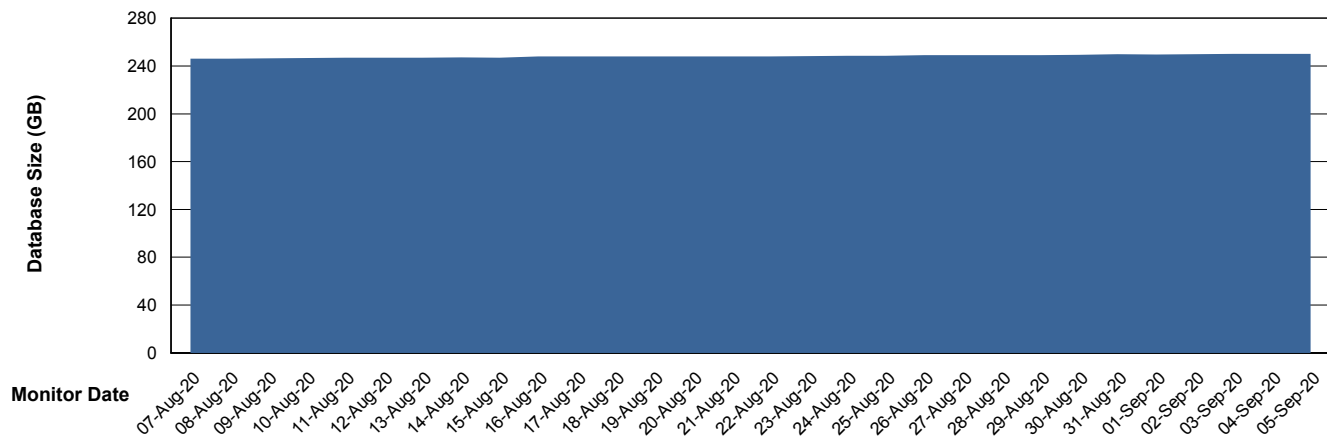

# Weekly SLA Customer Report

Customer VOS\_Production  
 Database ID 68

DATABASE SIZE VOSBIDB\_Production

Database growth over last month

DATABASE SIZE VOSDB\_Production

Database growth over last month