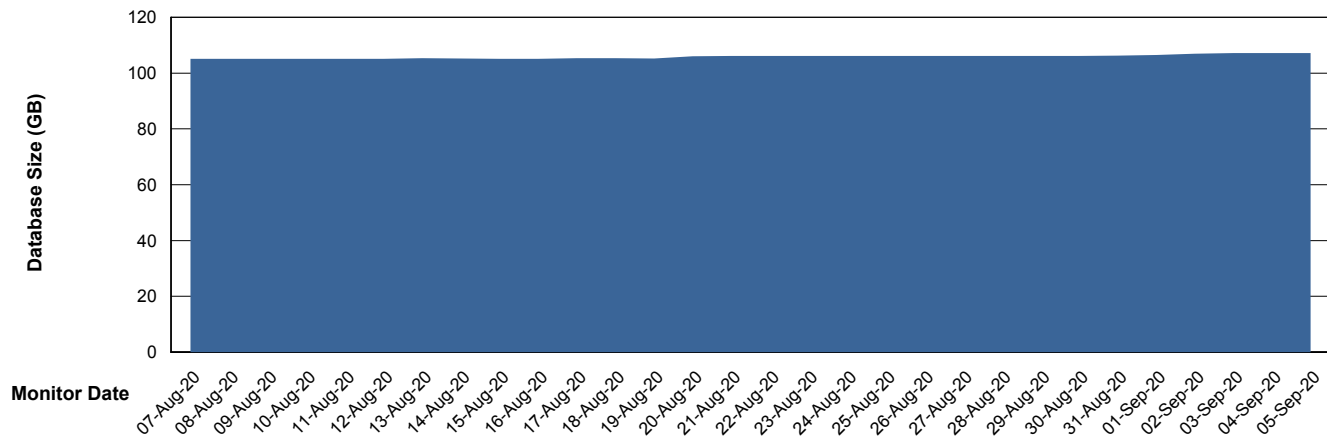

DATABASE SIZE VOSBIDB_Production

Database growth over last month