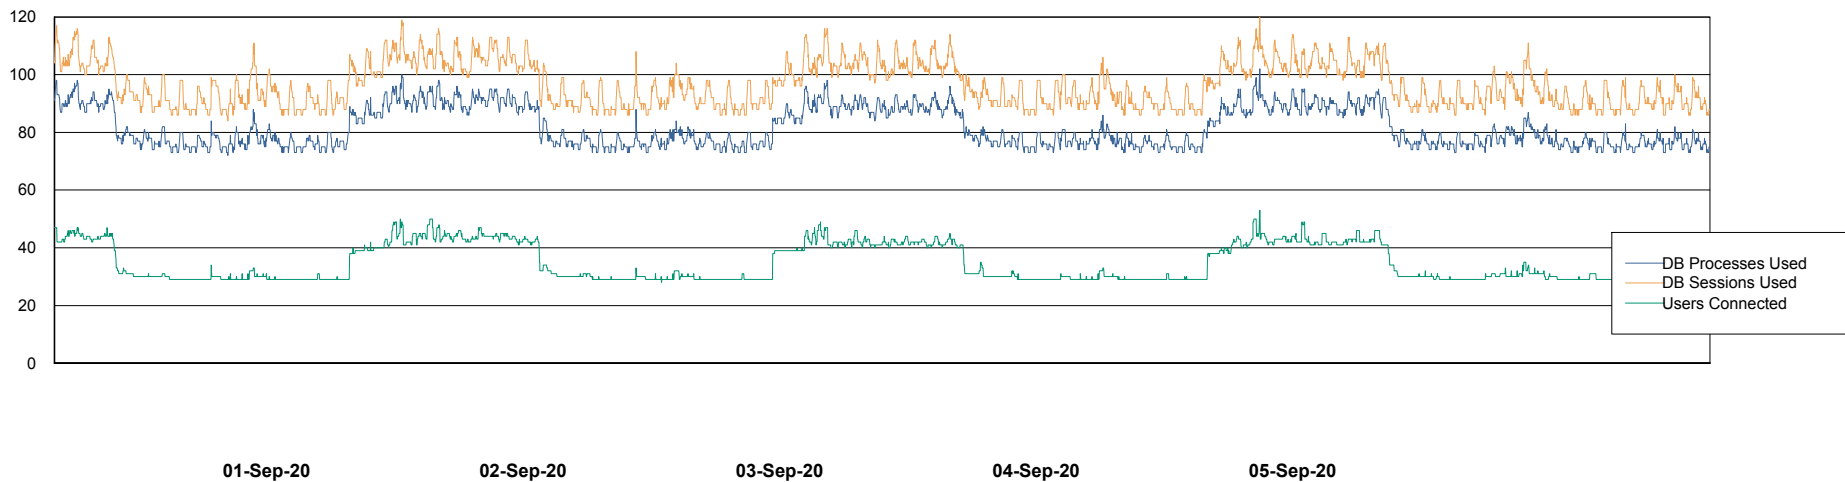

Database Performance ABSVEN06 Primary DB 2019