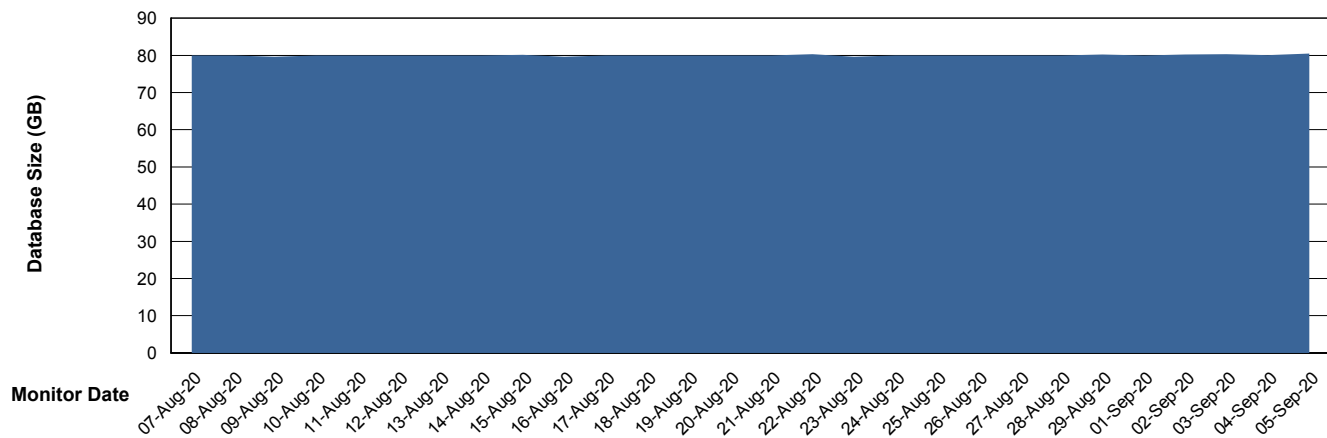

DATABASE SIZE VENDB_BI

Database growth over last month