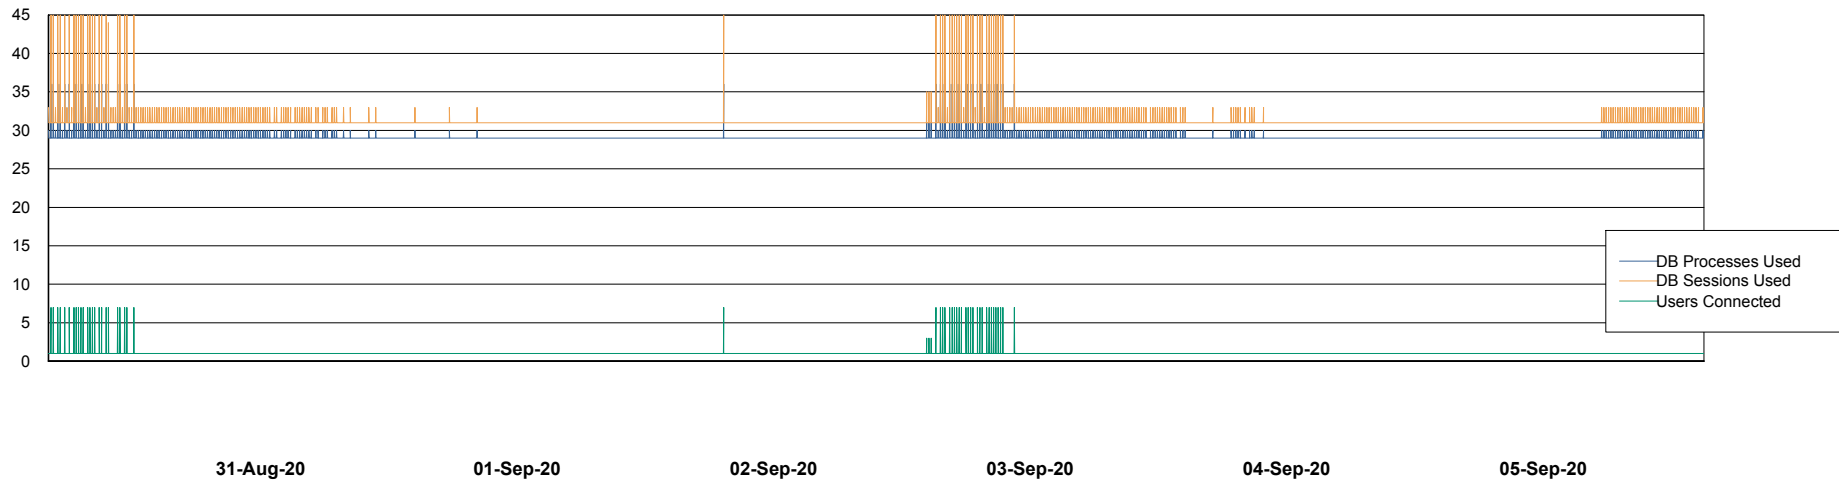

Weekly SLA Customer Report

Customer SPO_Production Silver
Database ID 57

Database Performance SPODB_BI

Weekly SLA Customer Report

Customer SPO_Production Silver
Database ID 57

Database Performance SPODB_Production

Weekly SLA Customer Report

Customer SPO_Production Silver
Database ID 57

Database Performance SPODB_Standby

Weekly SLA Customer Report

Customer SPO_Production Silver
 Database ID 57

DATABASE SIZE SPODB_BI

Database growth over last month