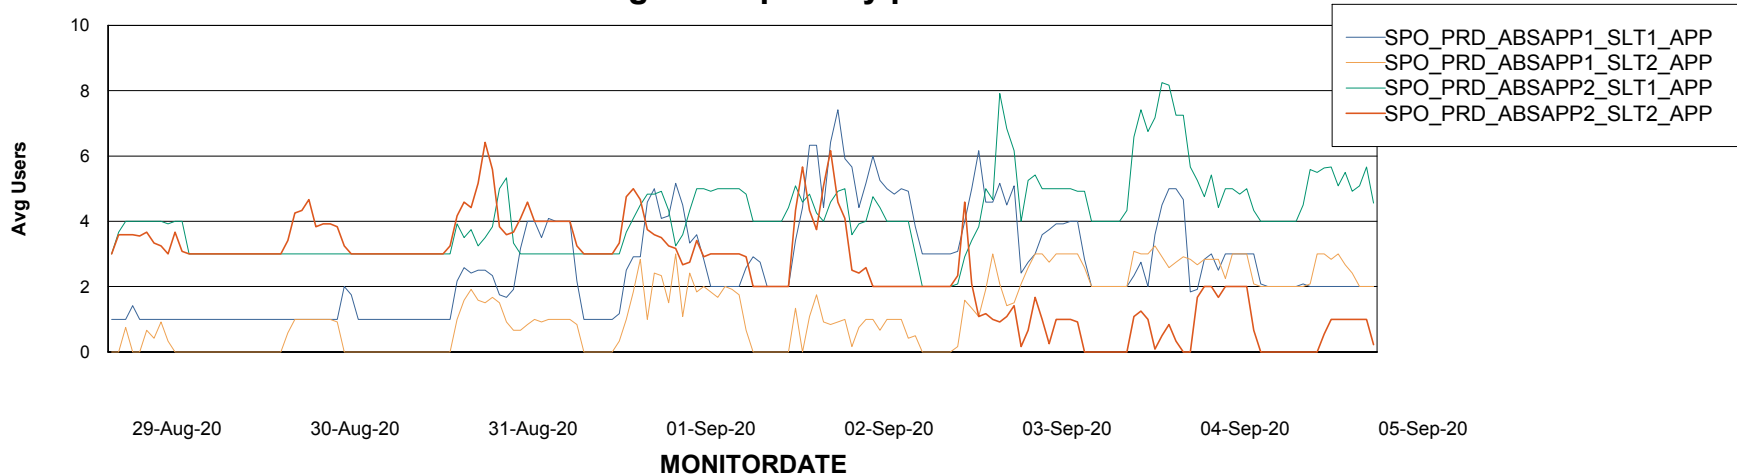

Avg users per day per ABS server