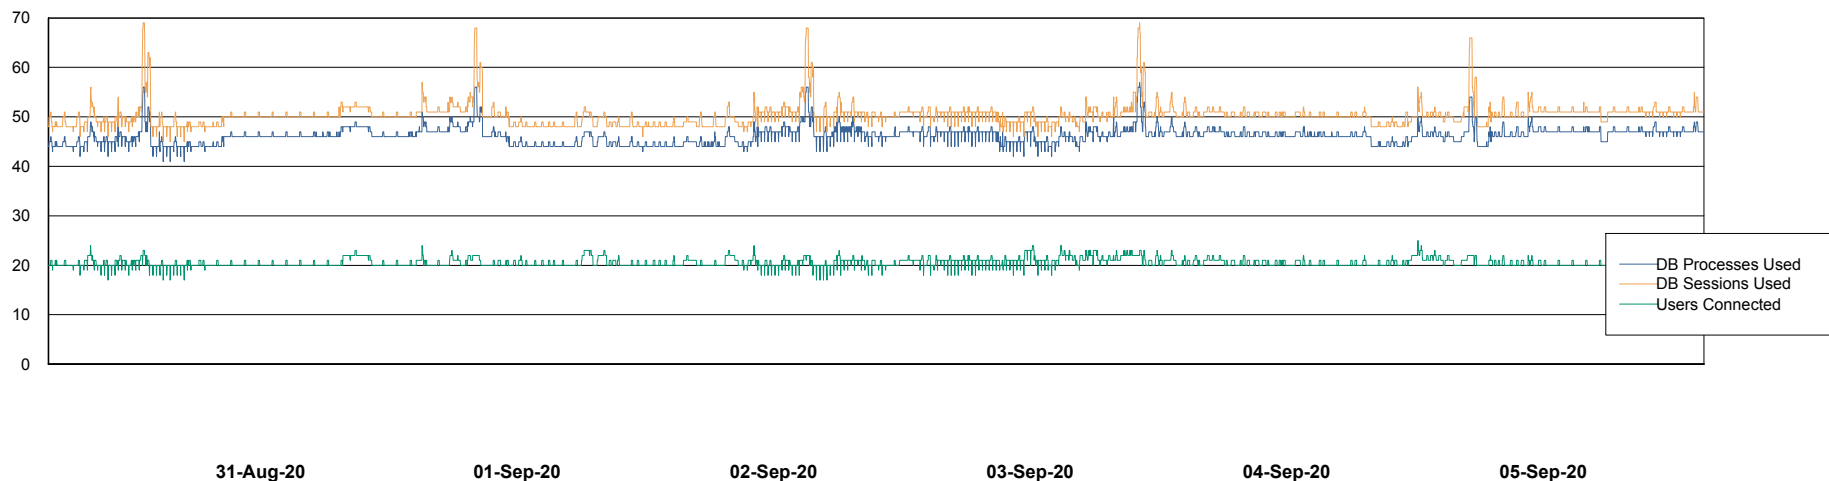

Database Performance SPODB_BI