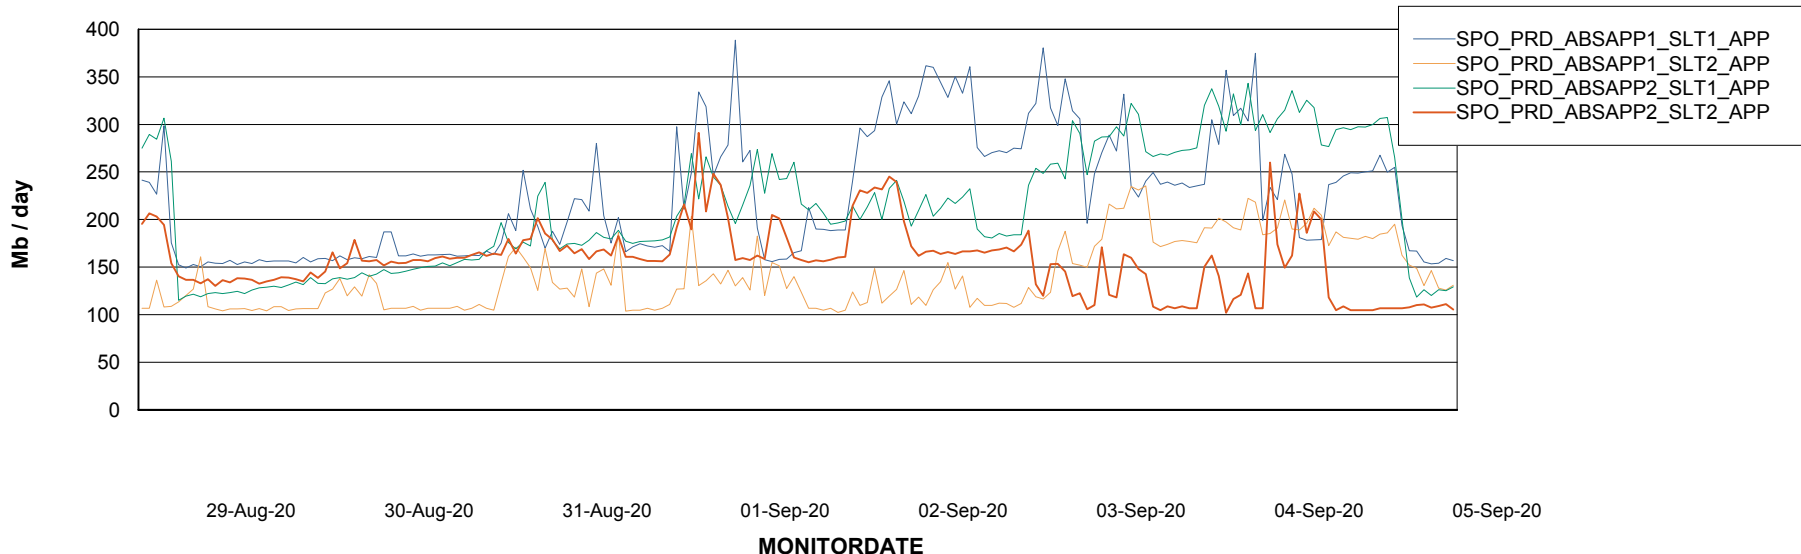

Standby Database Health SPO_Production Silver

Recovery lag for last 7 days

Weekly SLA Customer Report

Customer SPO_Production Silver
Database ID 57

ABSSolute Application Server Services

Avg memory used per ABS Server Service