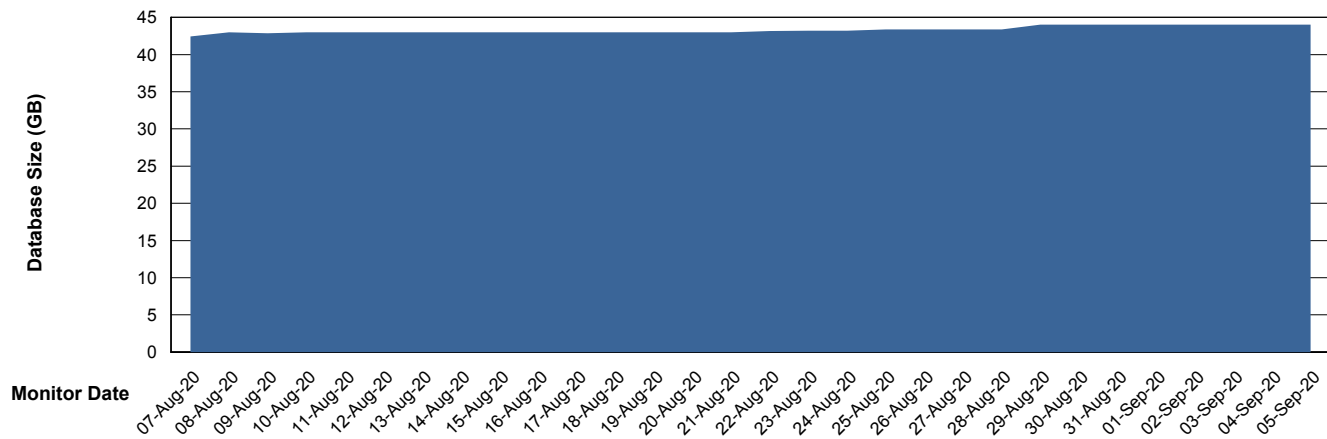

Weekly SLA Customer Report

Customer SPO_Production Silver
Database ID 57

Database Performance SPODB_Standby

Weekly SLA Customer Report

Customer SPO_Production Silver
 Database ID 57

DATABASE SIZE SPODB_BI

Database growth over last month

DATABASE SIZE SPODB_Production

Database growth over last month

Weekly SLA Customer Report

Customer SPO_Production Silver
Database ID 57

Database Tablespace SPODB_BI

Date	Tablespace Name	Filesize (Gb)	Usedsize (Gb)	Percentage free
05-Sep-20	ABSDATA	28	18	36
	INDX	32	24	25
04-Sep-20	ABSDATA	28	18	36
	INDX	32	24	25
03-Sep-20	ABSDATA	28	18	36
	INDX	32	24	25
02-Sep-20	ABSDATA	28	18	36
	INDX	32	24	25
01-Sep-20	ABSDATA	28	18	36
	INDX	32	24	25
31-Aug-20	ABSDATA	28	18	36
	INDX	32	24	25
30-Aug-20	ABSDATA	28	18	36
	INDX	32	24	25