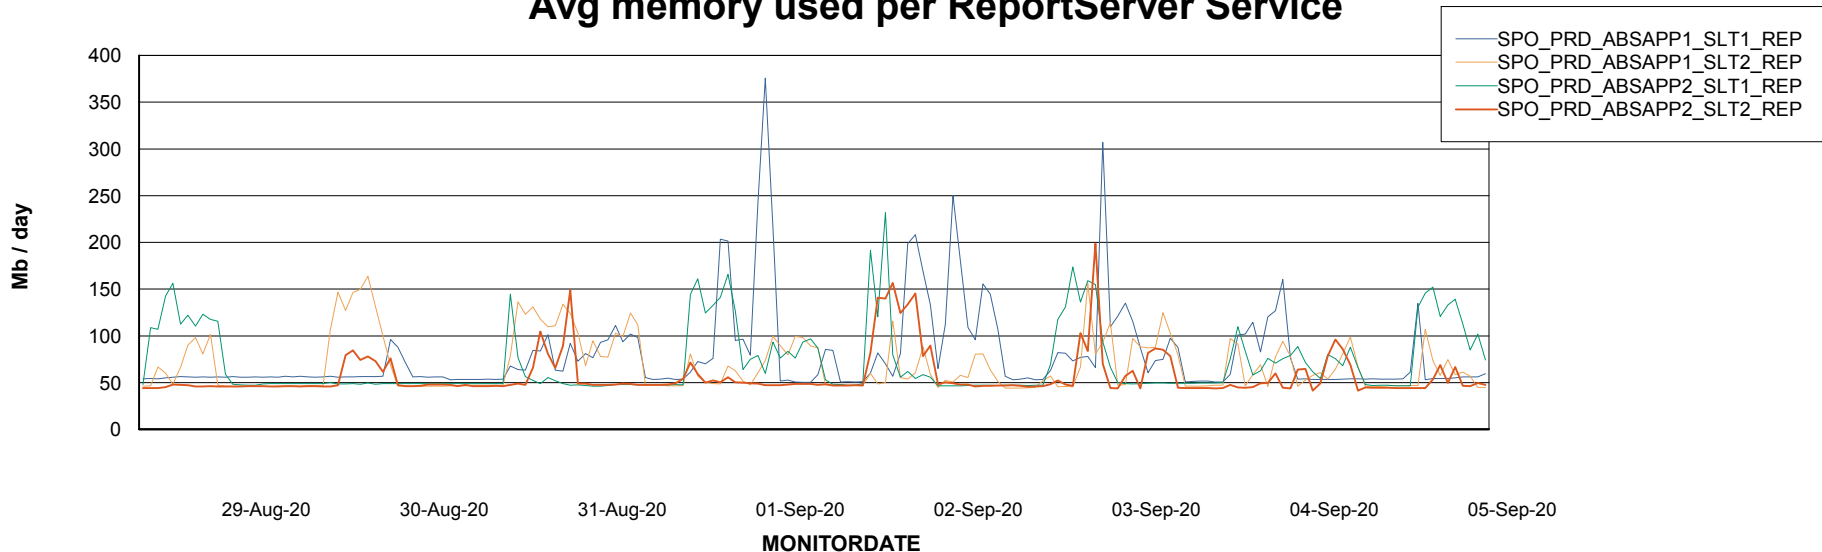

Avg users per day per ABS server

Weekly SLA Customer Report

Customer SPO_Production Silver
Database ID 57

ABSSolute Application ReportServer Services

Avg memory used per ReportServer Service

Disaster per ABS component