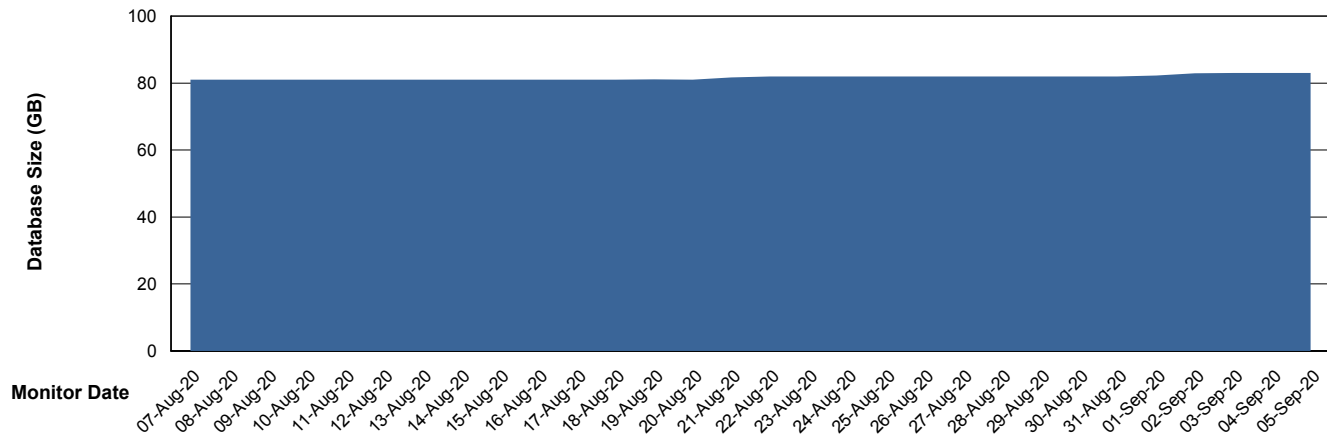

Weekly SLA Customer Report

Customer SPO_Production Silver
Database ID 57

Database Performance SPODB_BI

Weekly SLA Customer Report

Customer SPO_Production Silver
Database ID 57

Database Performance SPODB_Production

Weekly SLA Customer Report

Customer SPO_Production Silver
Database ID 57

Database Performance SPODB_Standby

Weekly SLA Customer Report

Customer SPO_Production Silver
 Database ID 57

DATABASE SIZE SPODB_BI

Database growth over last month

DATABASE SIZE SPODB_Production

Database growth over last month

Weekly SLA Customer Report

Customer SPO_Production Silver
Database ID 57

Database Tablespace SPODB_BI

Date	Tablespace Name	Filesize (Gb)	Usedsize (Gb)	Percentage free
05-Sep-20	ABSDATA	28	18	36
	INDX	32	24	25
04-Sep-20	ABSDATA	28	18	36
	INDX	32	24	25
03-Sep-20	ABSDATA	28	18	36
	INDX	32	24	25
02-Sep-20	ABSDATA	28	18	36
	INDX	32	24	25
01-Sep-20	ABSDATA	28	18	36
	INDX	32	24	25
31-Aug-20	ABSDATA	28	18	36
	INDX	32	24	25
30-Aug-20	ABSDATA	28	18	36
	INDX	32	24	25