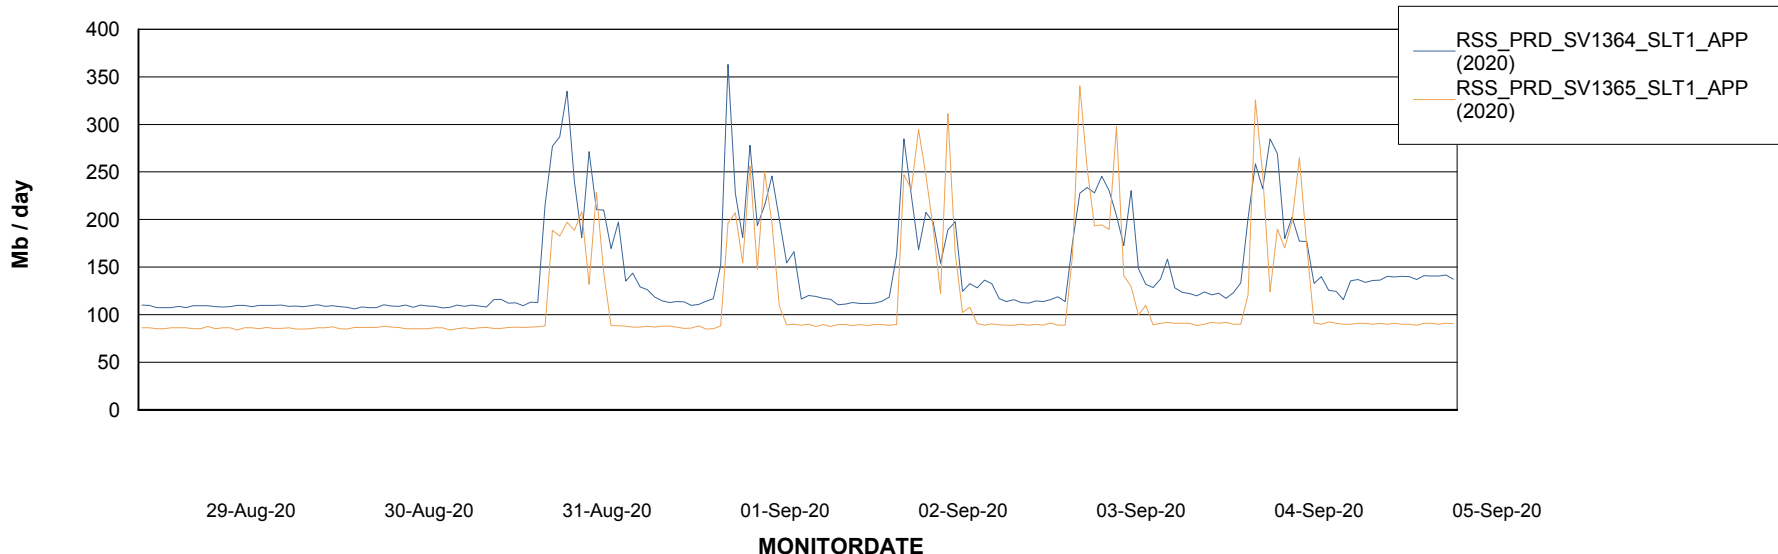

ABSSolute Application Server Services

Avg memory used per ABS Server Service