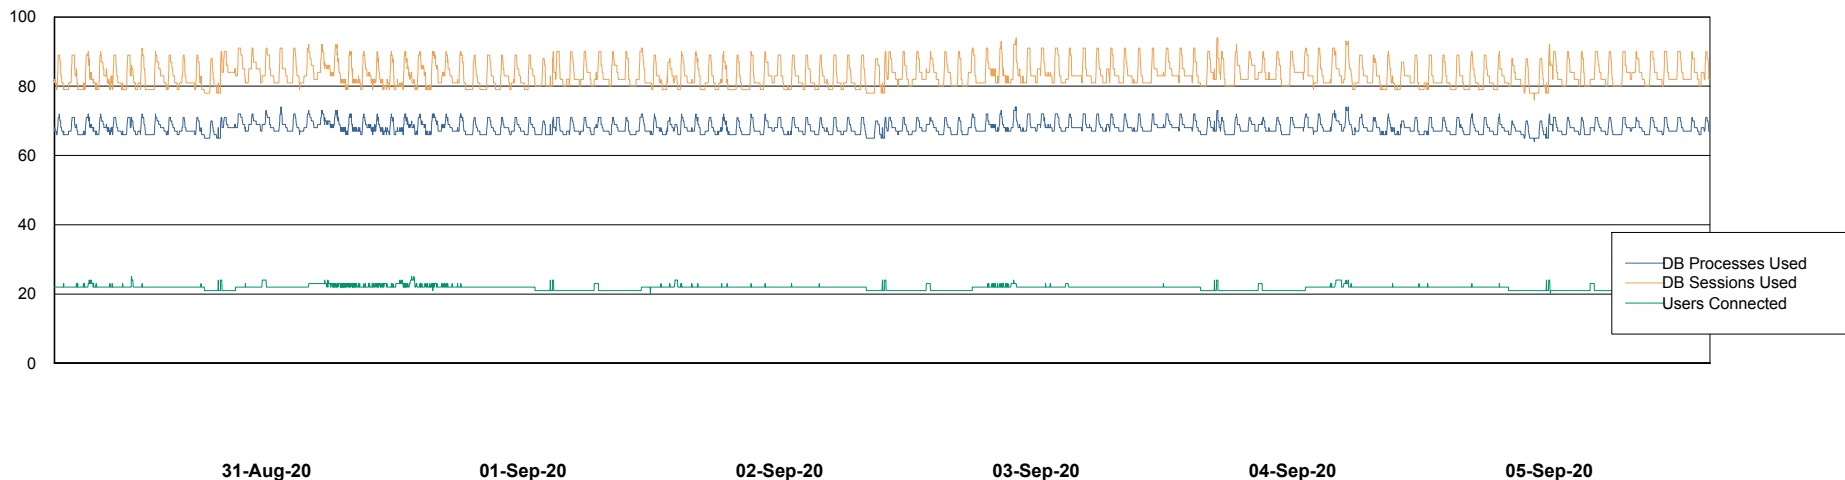

Database Performance RSS_DB_Primary (2020)