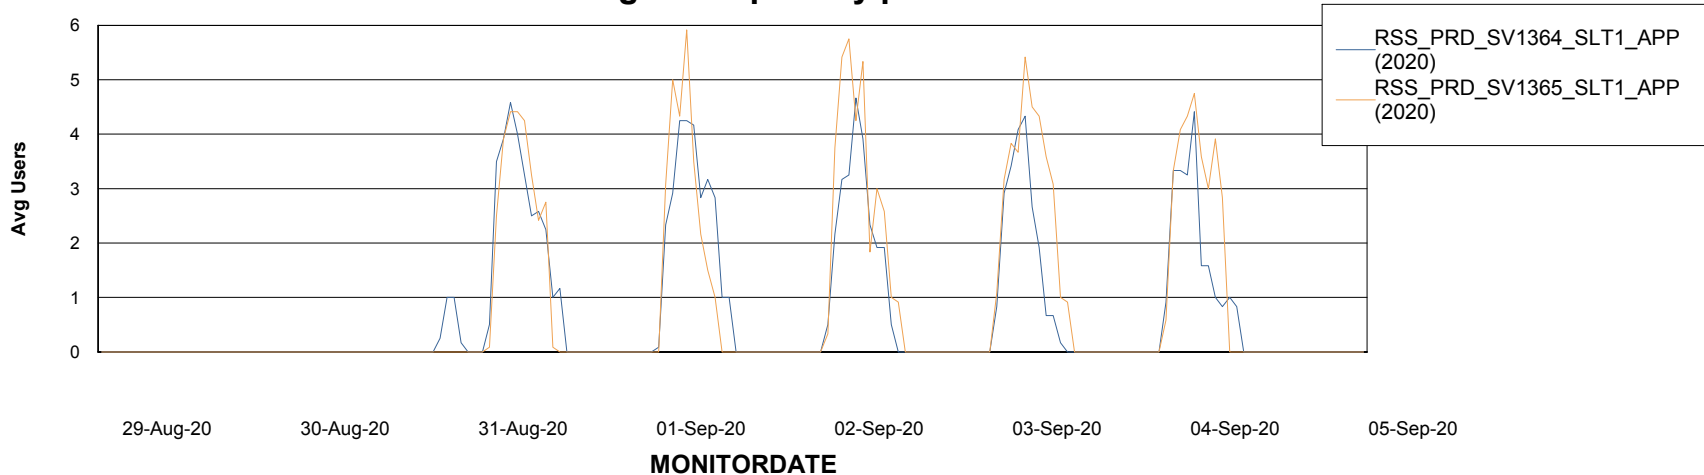

Avg users per day per ABS server