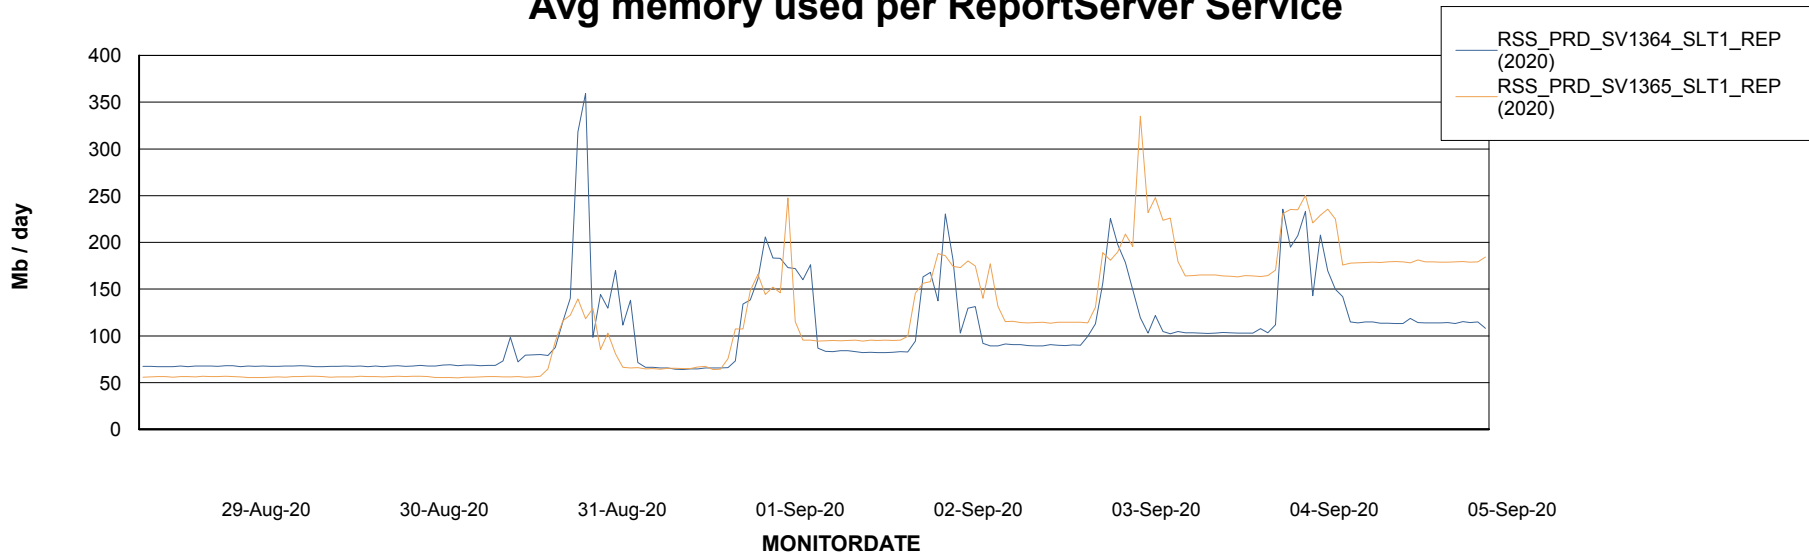

ABSSolute Application ReportServer Services

Avg memory used per ReportServer Service