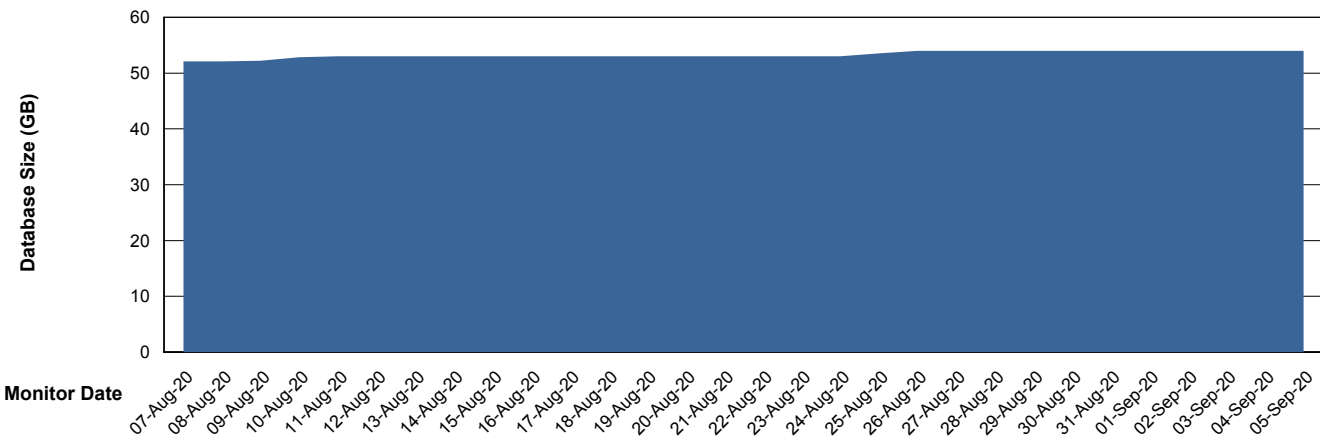

Database growth over last month

Database Tablespace RSS_DB_Primary (2020)

Date	Tablespace Name	Filesize (Gb)	Usedsize (Gb)	Percentage free
05-Sep-20	ABSDATA	37	28	24
	INDX	30	25	17
04-Sep-20	ABSDATA	37	28	24
	INDX	30	25	17
03-Sep-20	ABSDATA	37	28	24
	INDX	30	25	17
02-Sep-20	ABSDATA	37	28	24
	INDX	30	25	17
01-Sep-20	ABSDATA	37	28	24
	INDX	30	25	17
31-Aug-20	ABSDATA	37	28	24
	INDX	30	25	17
30-Aug-20	ABSDATA	37	28	24
	INDX	30	25	17