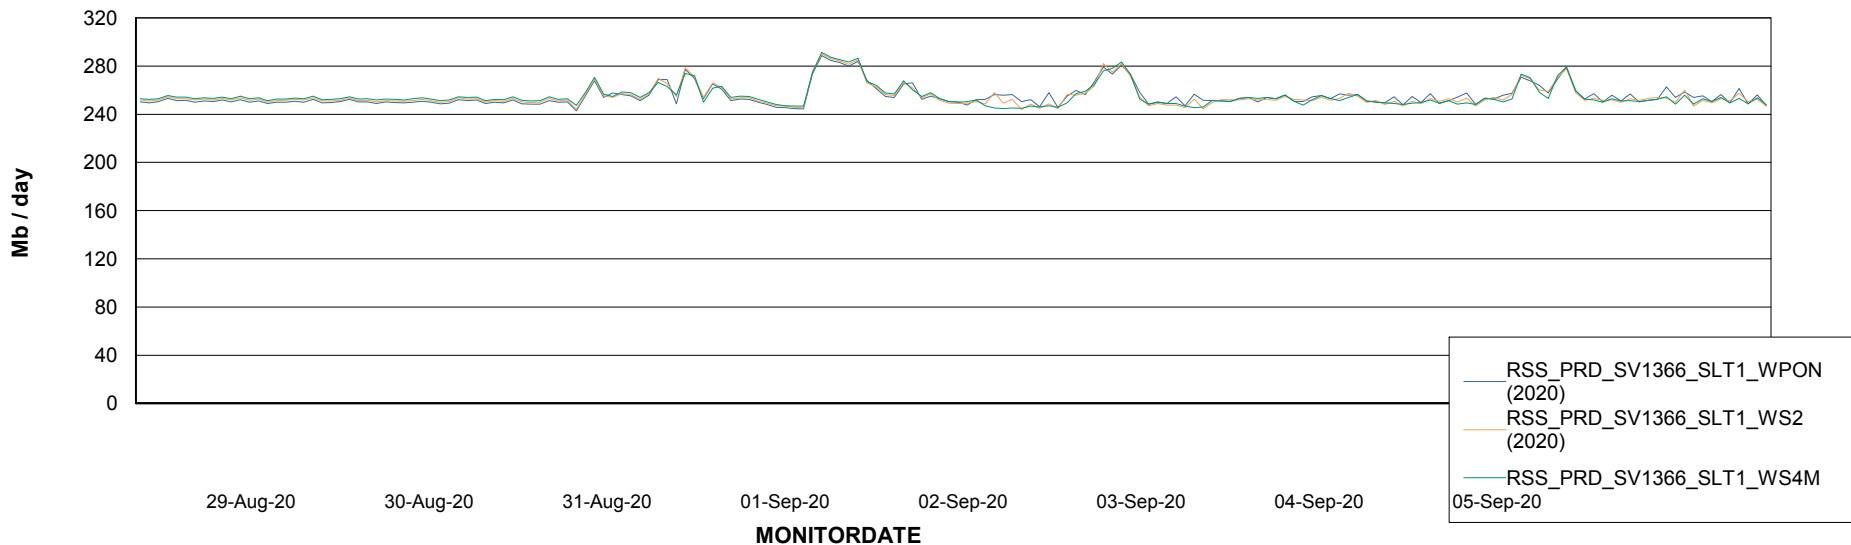

ABSSolute Web Component Services

Avg memory used per ABS Web component