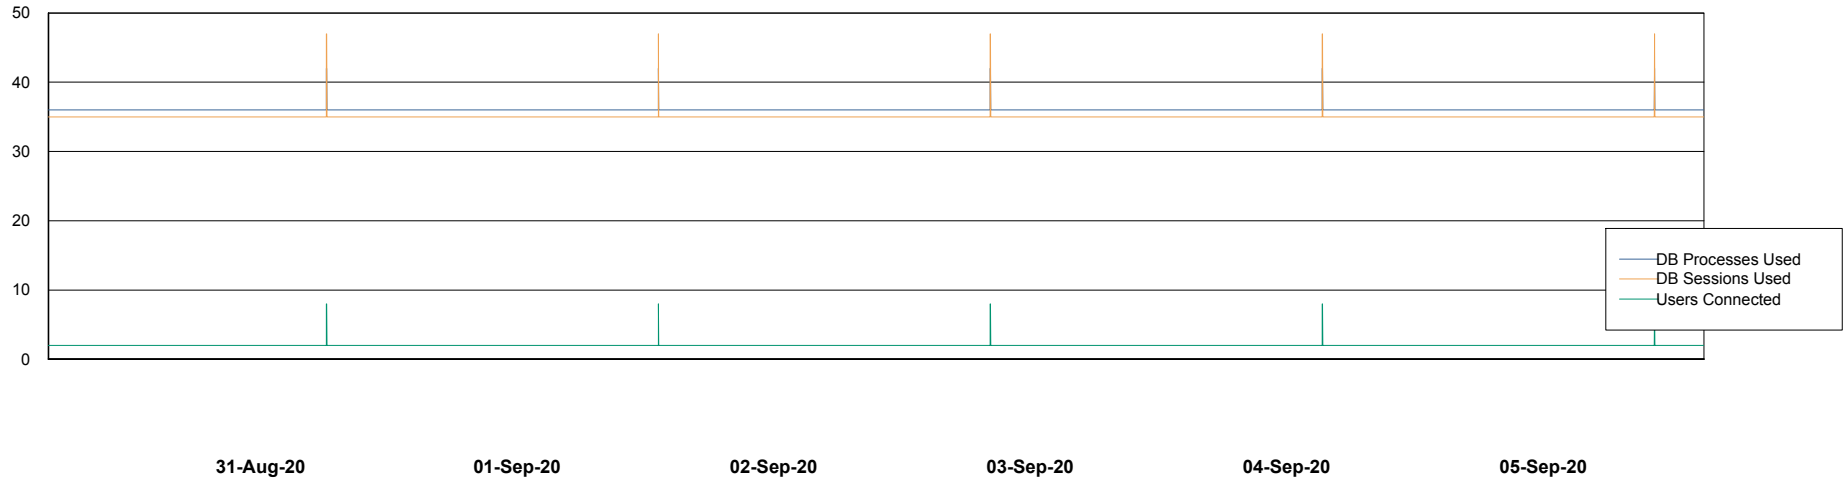

Database Performance RSS_DB_Standby (2020)