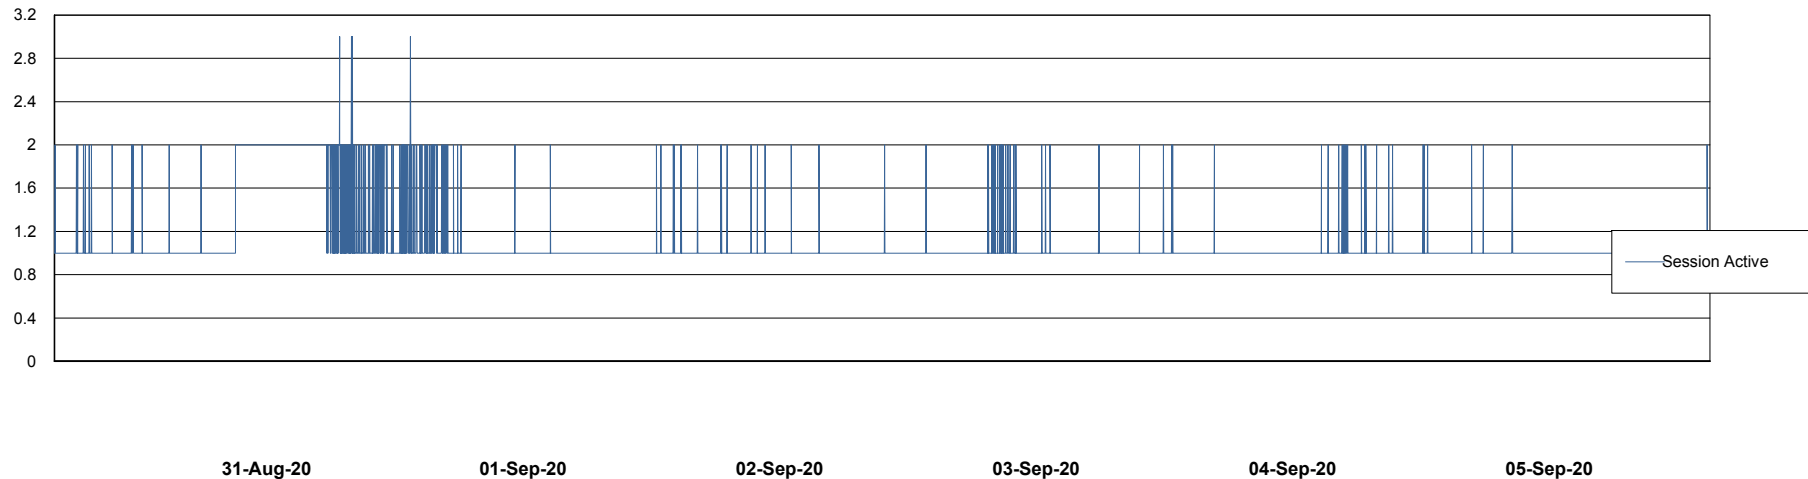

Database Performance RSS_DB_Primary (2020)