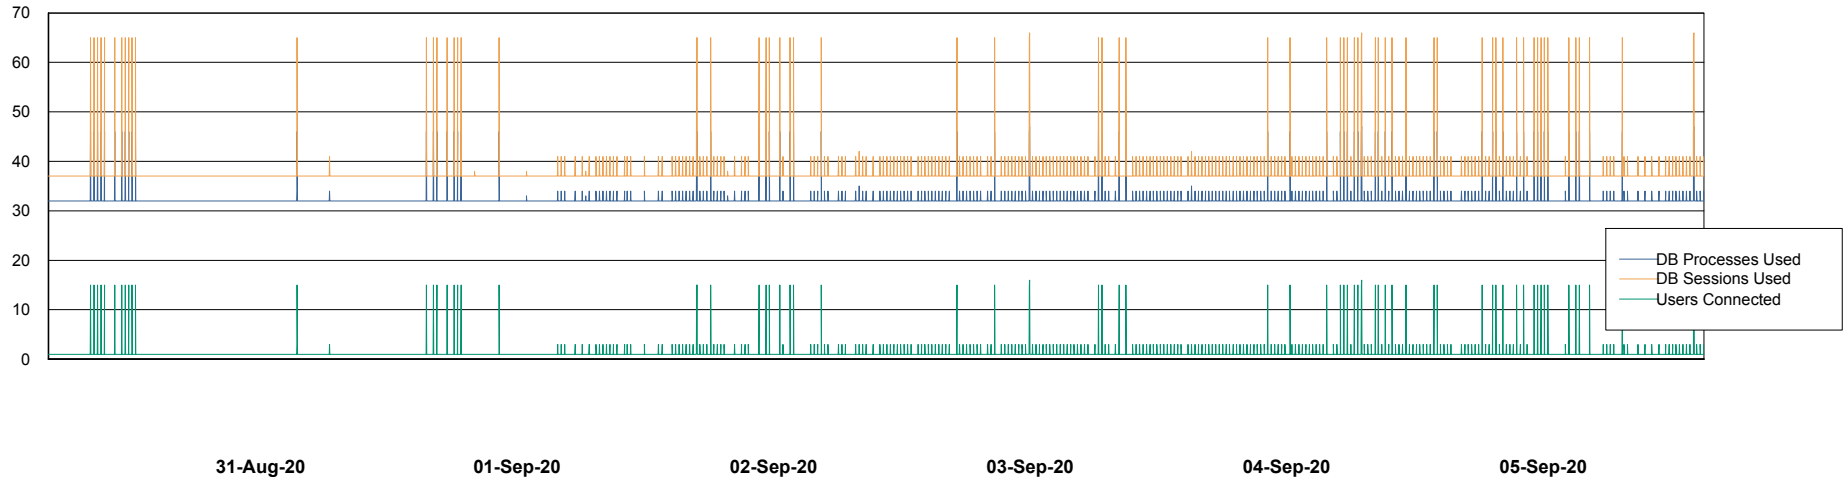

Weekly SLA Customer Report

Customer PCO Production
Database ID 44

Database Performance PCODB_Production

Weekly SLA Customer Report

Customer PCO Production
Database ID 44

Database Performance PCODB_Standby

Weekly SLA Customer Report