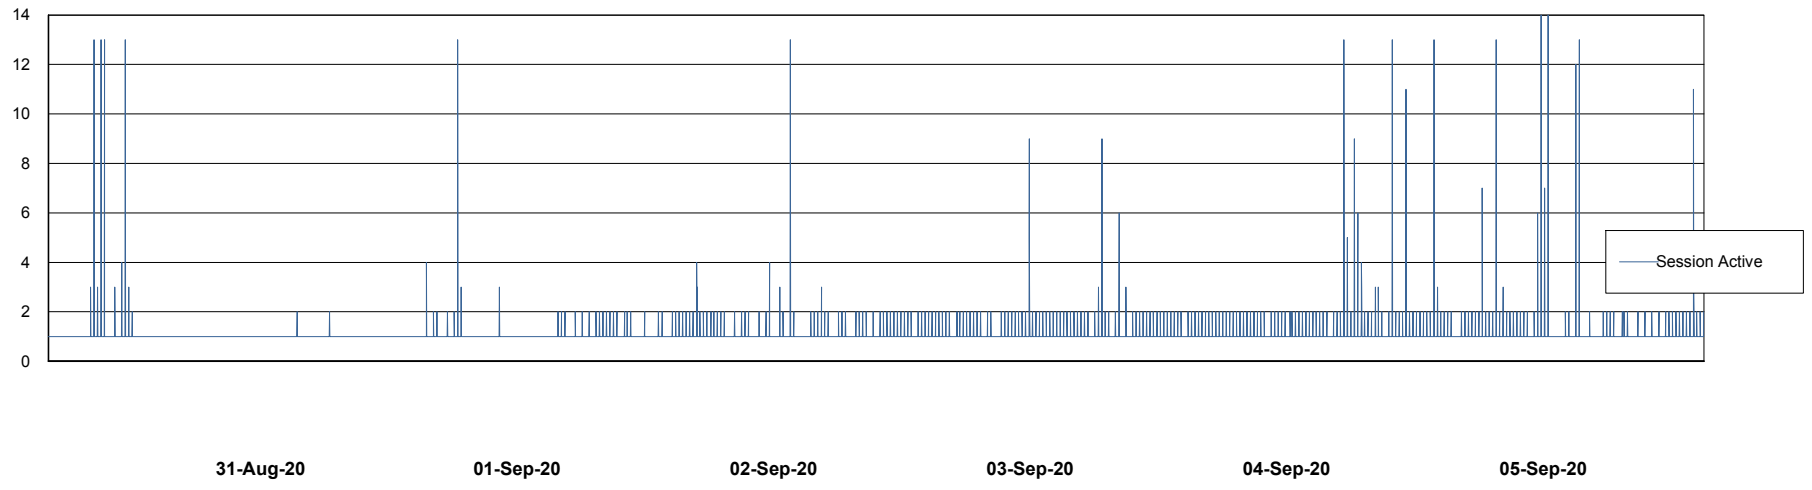

Weekly SLA Customer Report

Customer PCO Production
Database ID 44

Database Performance PCODB_Production

Weekly SLA Customer Report

Customer PCO Production
Database ID 44

Database Performance PCODB_Standby

Weekly SLA Customer Report