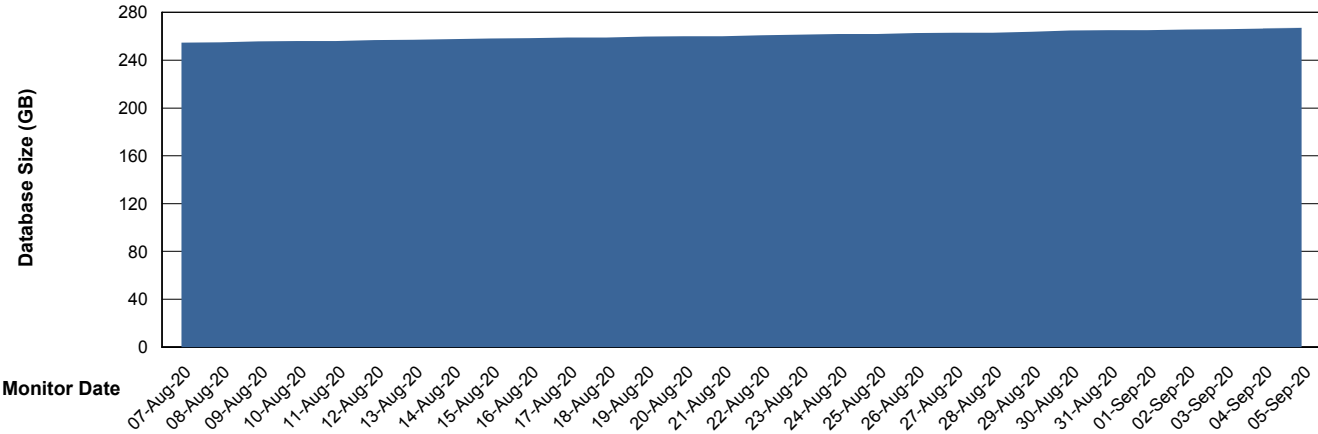

DATABASE SIZE PCODB_Production

Database growth over last month

Database Tablespace PCODB_Production

Date	Tablespace Name	Filesize (Gb)	Usedsize (Gb)	Percentage free
05-Sep-20	ABSDATA	238	100	58
	INDX	329	148	55
04-Sep-20	ABSDATA	238	100	58
	INDX	329	148	55
03-Sep-20	ABSDATA	238	100	58
	INDX	329	148	55
02-Sep-20	ABSDATA	238	100	58
	INDX	329	148	55
01-Sep-20	ABSDATA	238	100	58
	INDX	329	148	55
31-Aug-20	ABSDATA	238	100	58
	INDX	329	148	55
30-Aug-20	ABSDATA	238	100	58
	INDX	329	148	55