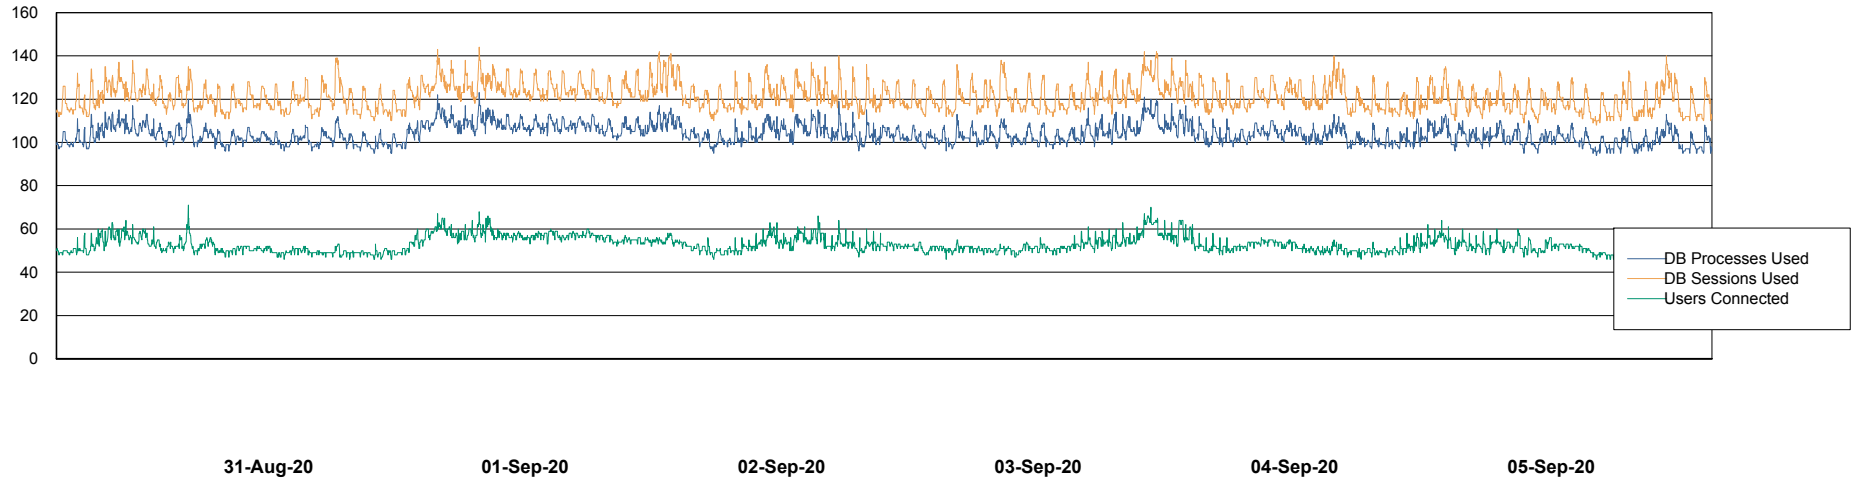

Database Performance PCODB_Production