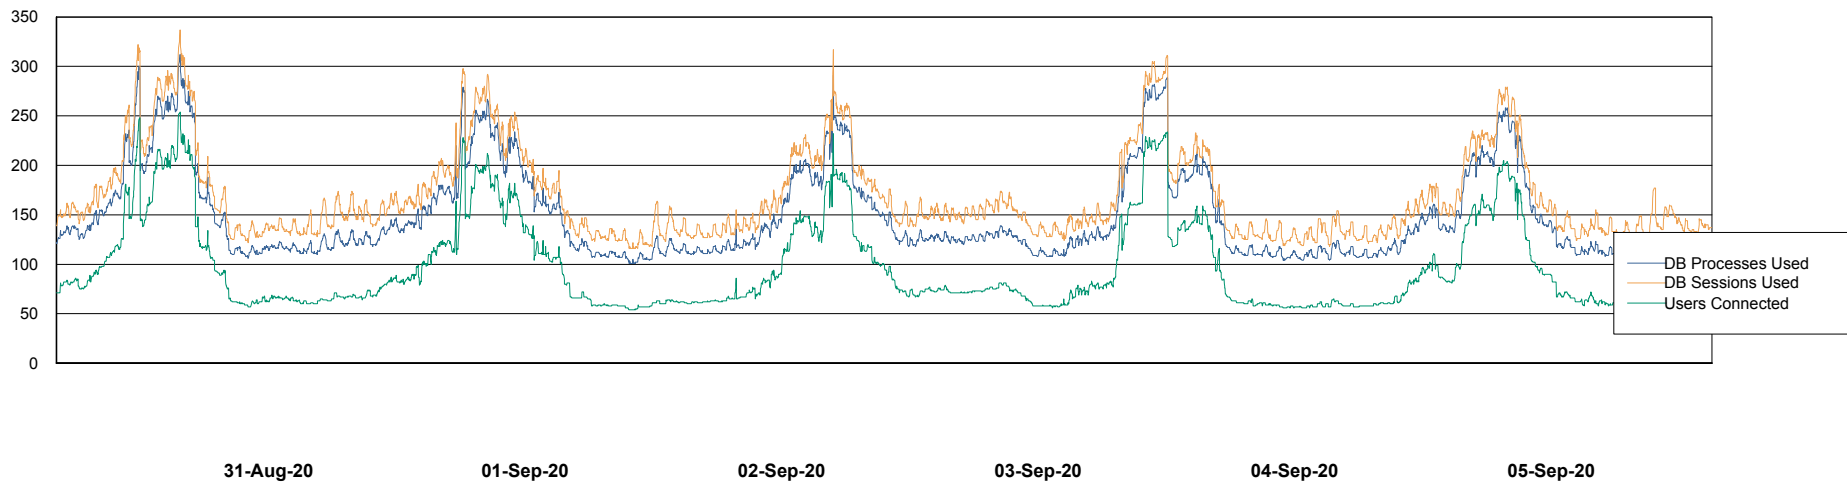

Weekly SLA Customer Report

Customer NIX_Production
Database ID 51

Database Performance NIXDB_BI

Weekly SLA Customer Report

Customer NIX_Production
Database ID 51

Database Performance NIXDB_Production

Weekly SLA Customer Report