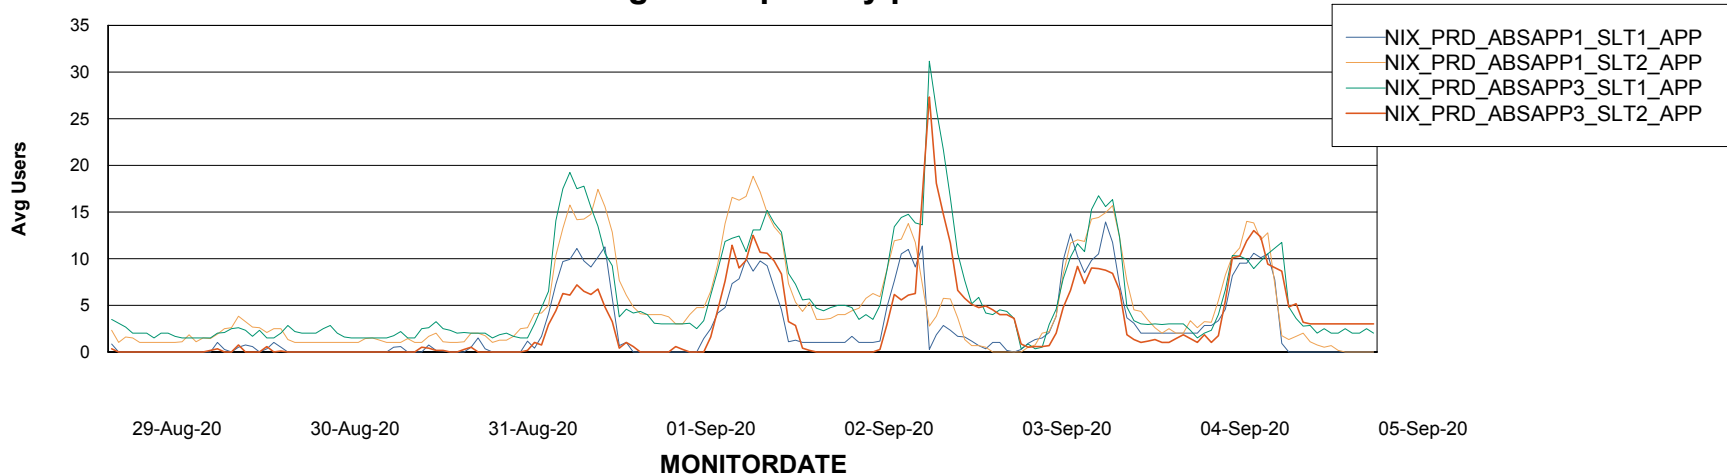

Avg users per day per ABS server