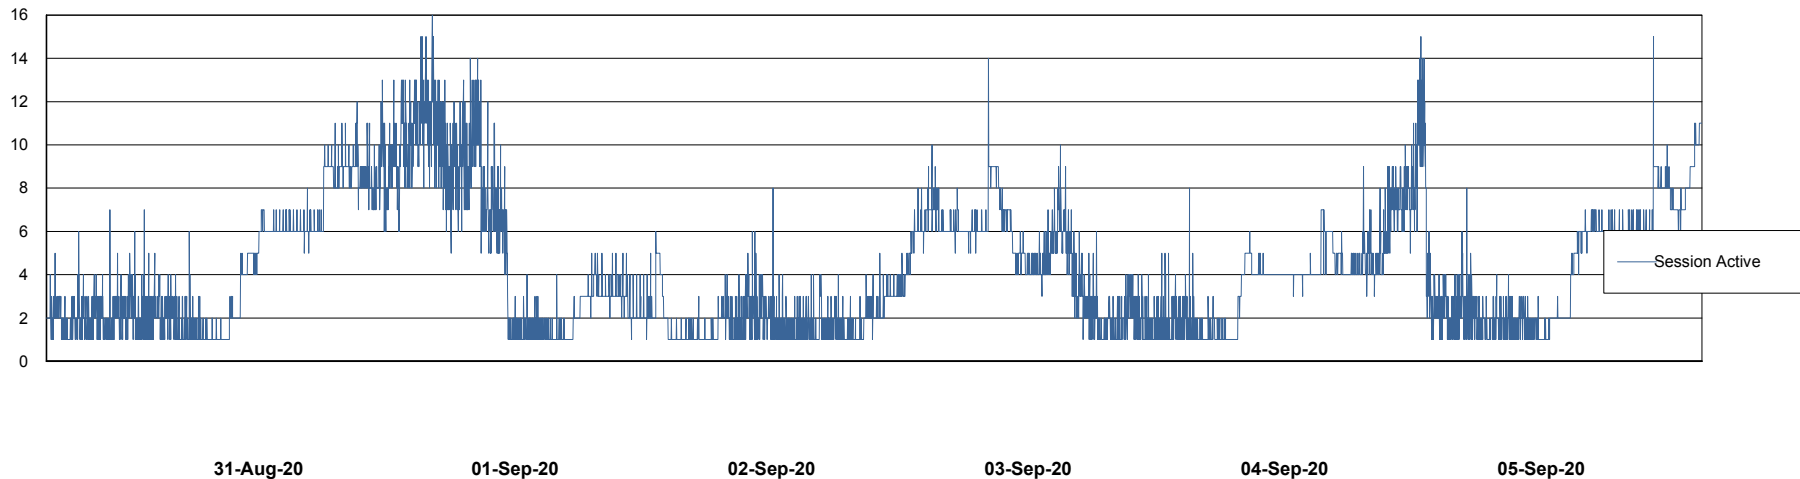

Weekly SLA Customer Report

Customer NIX_Production
Database ID 51

Database Performance NIXDB_BI

Weekly SLA Customer Report

Customer NIX_Production
Database ID 51

Database Performance NIXDB_Production

Weekly SLA Customer Report

Customer NIX_Production
Database ID 51

Database Performance NIXDB_Standby

Weekly SLA Customer Report

Customer NIX_Production
 Database ID 51

DATABASE SIZE NIXDB_BI

Database growth over last month

DATABASE SIZE NIXDB_Production