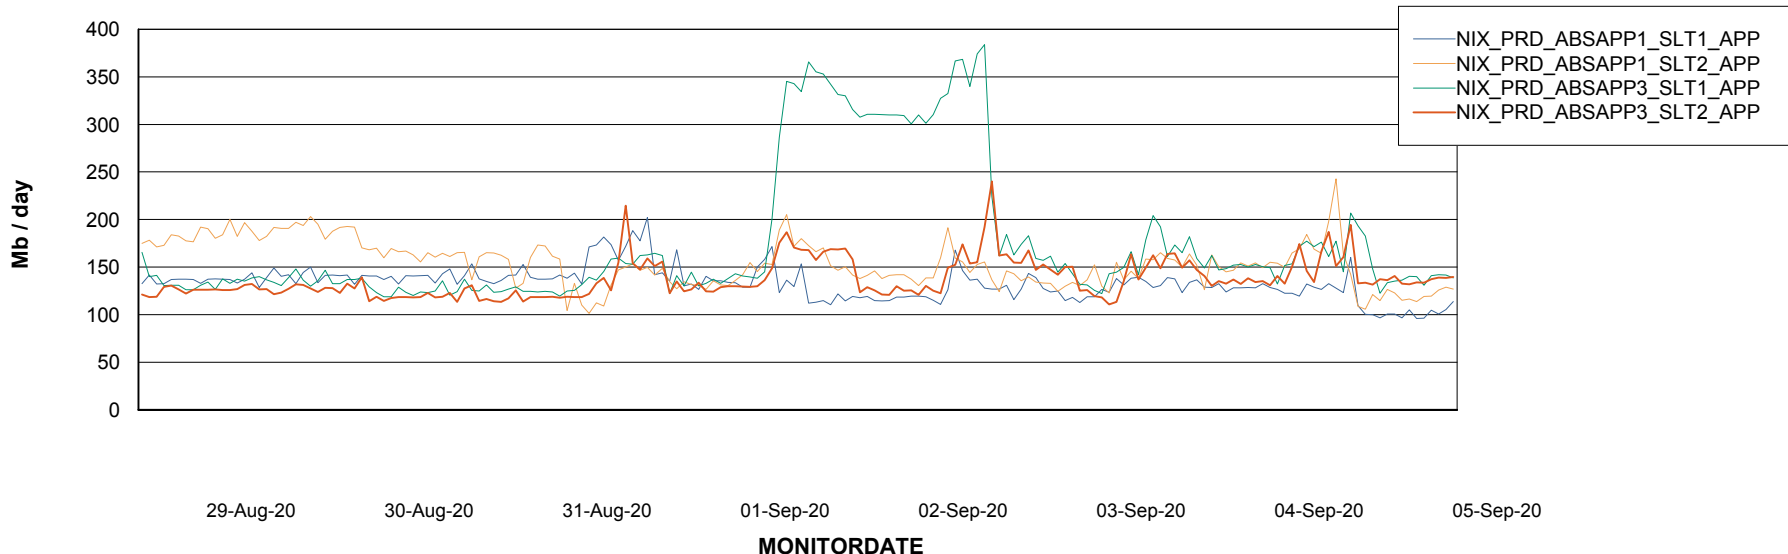

Standby Database Health NIX_Production

Recovery lag for last 7 days

Weekly SLA Customer Report

Customer NIX_Production
Database ID 51

ABSSolute Application Server Services

Avg memory used per ABS Server Service