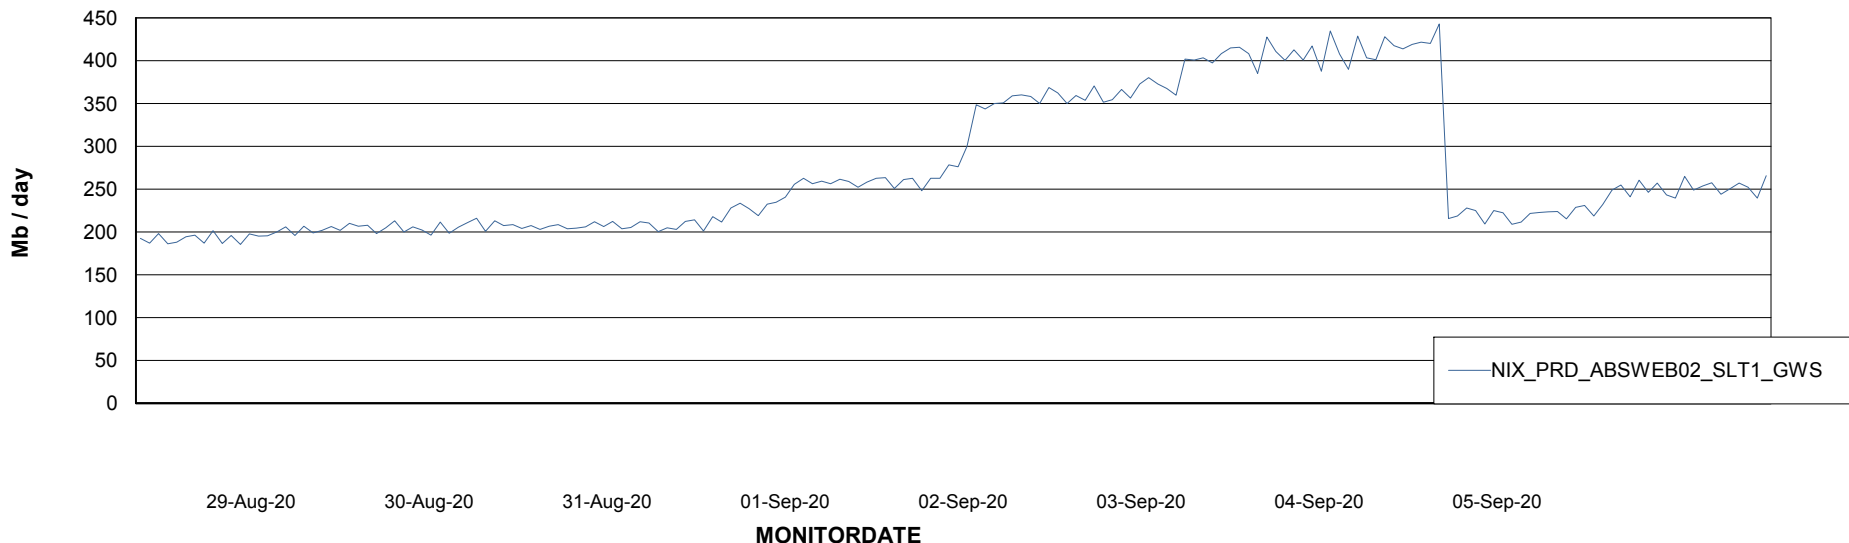

ABSSolute Web Component Services

Avg memory used per ABS Web component