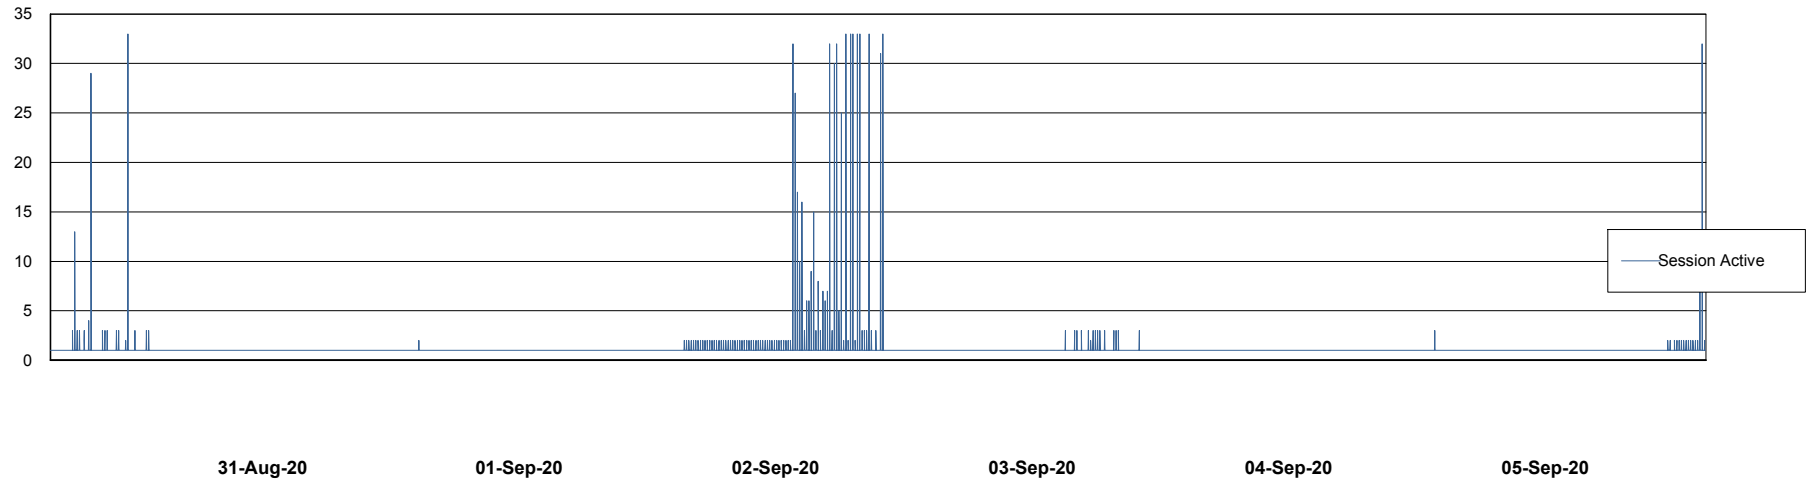

Database Performance NIXDB_Standby