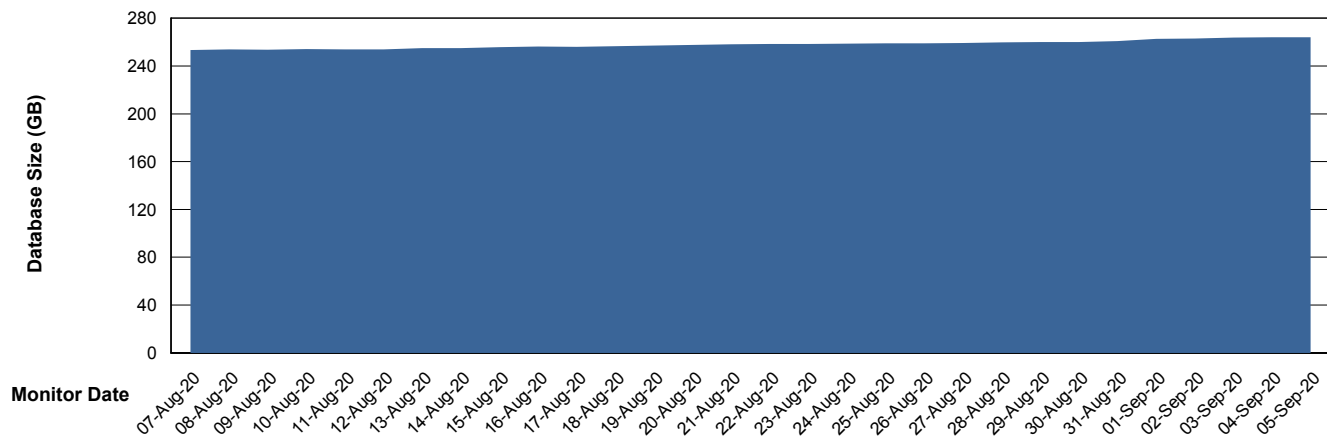

DATABASE SIZE NIXDB_Production

Database growth over last month