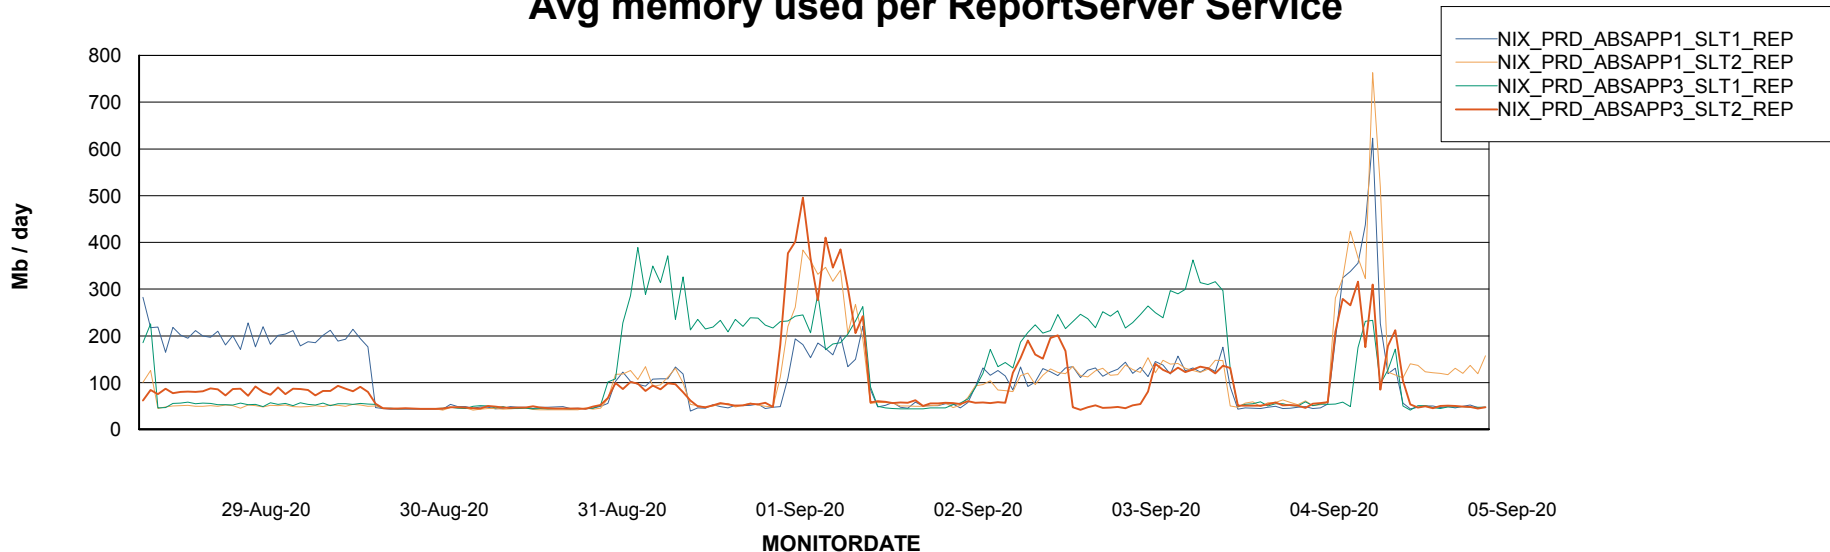

Avg users per day per ABS server

Weekly SLA Customer Report

Customer NIX_Production
Database ID 51

ABSSolute Application ReportServer Services

Avg memory used per ReportServer Service

Weekly SLA Customer Report