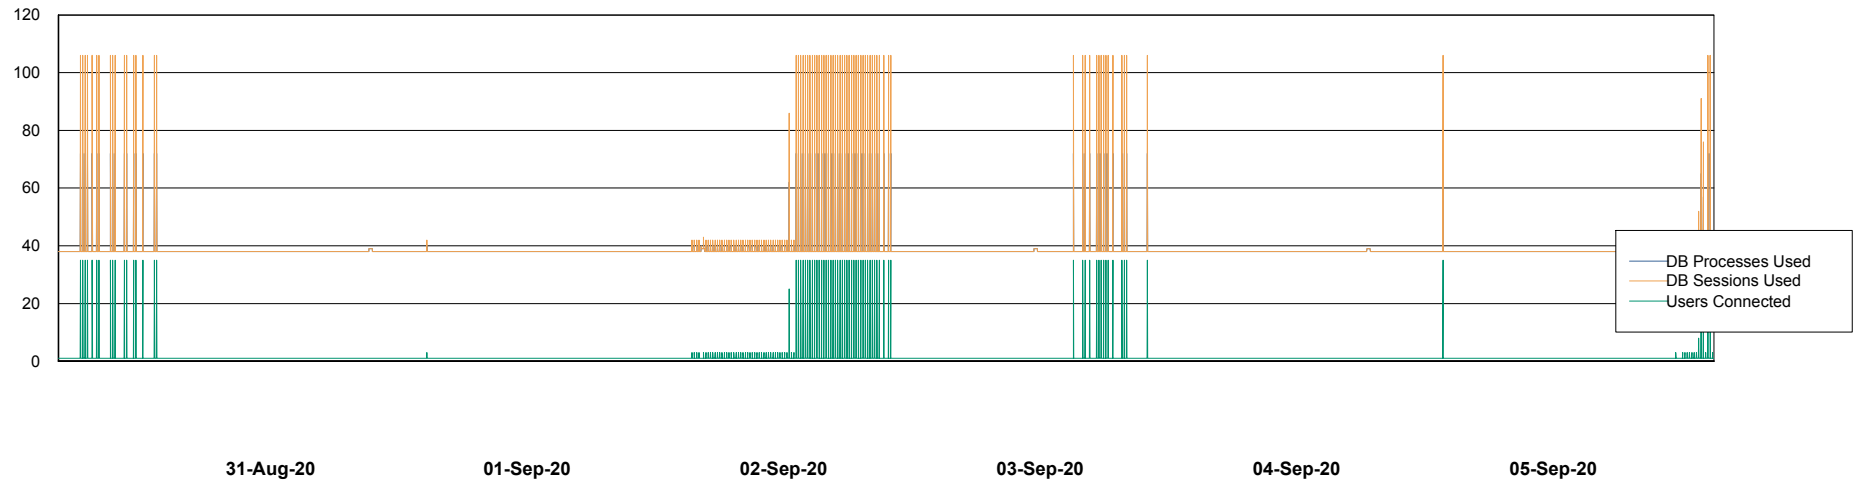

Database Performance NIXDB_Standby