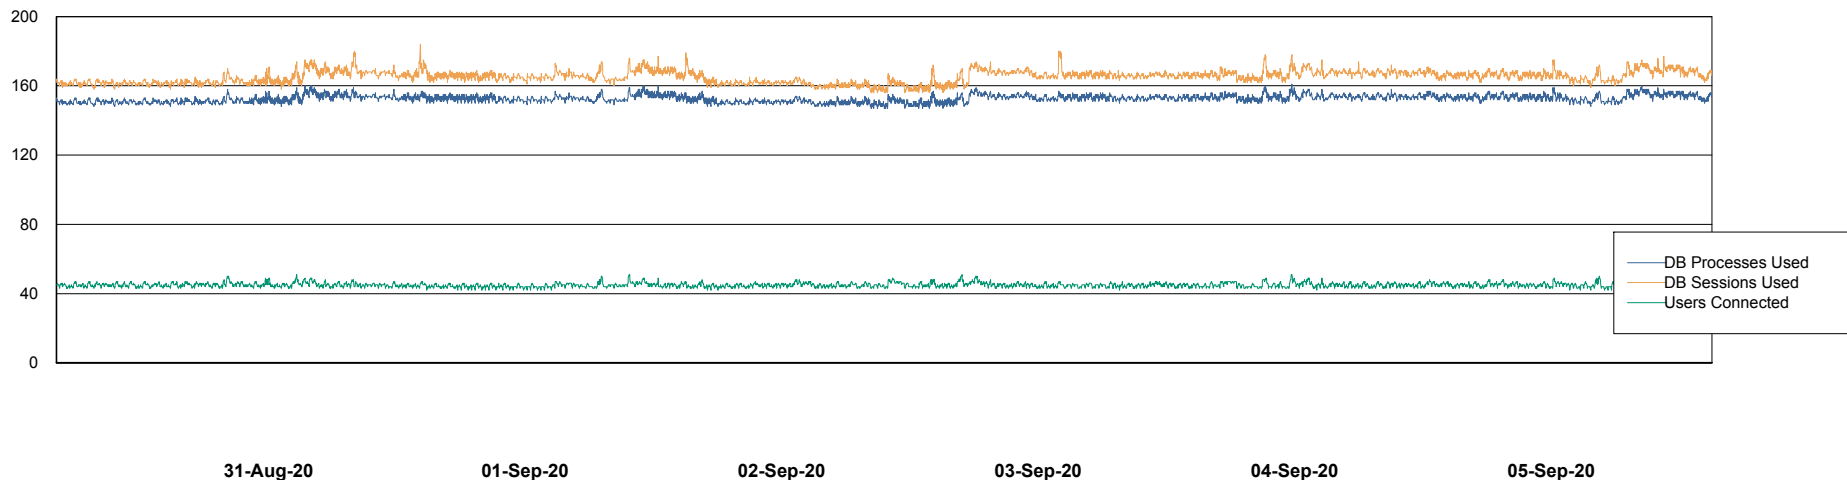

Database Performance LLGDB_BI02