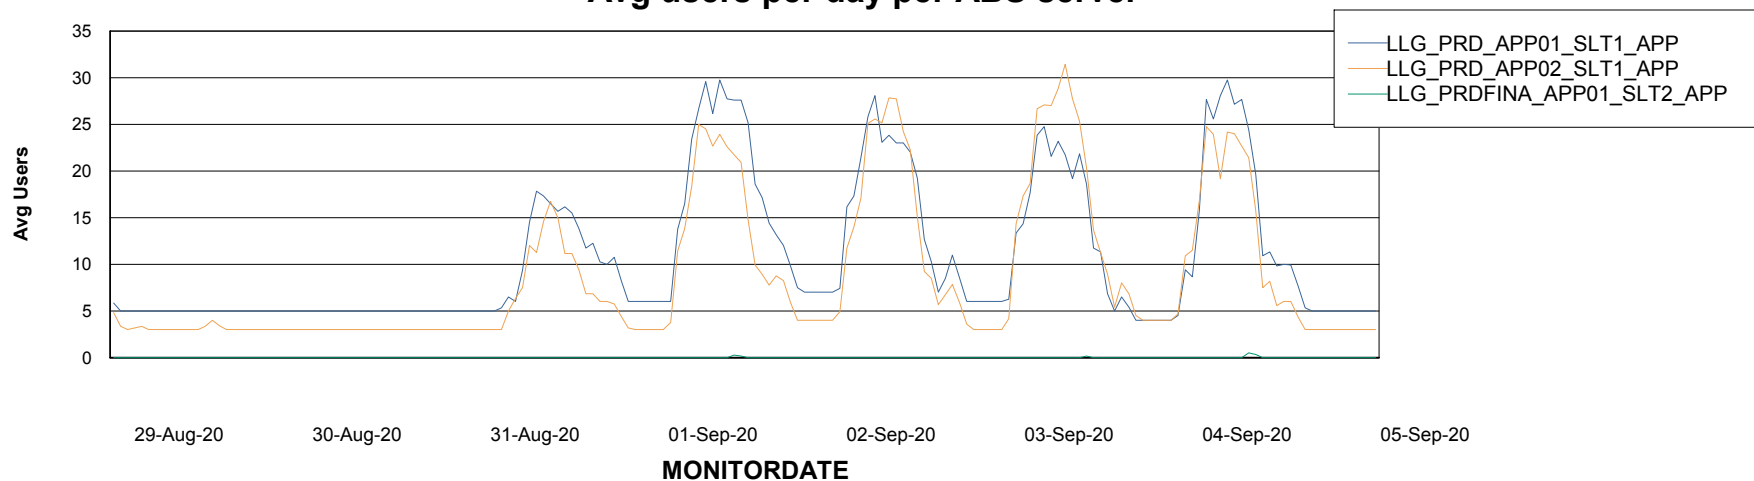

Avg users per day per ABS server