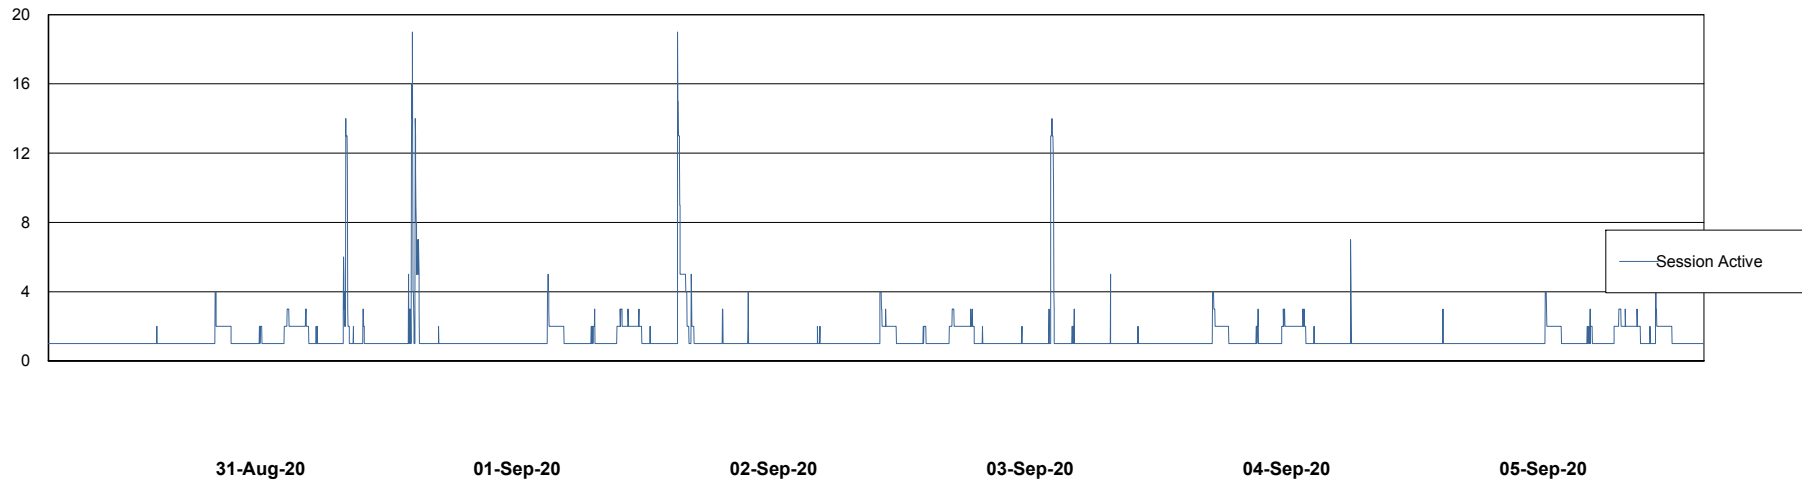

Database Performance LLGDB_BI02