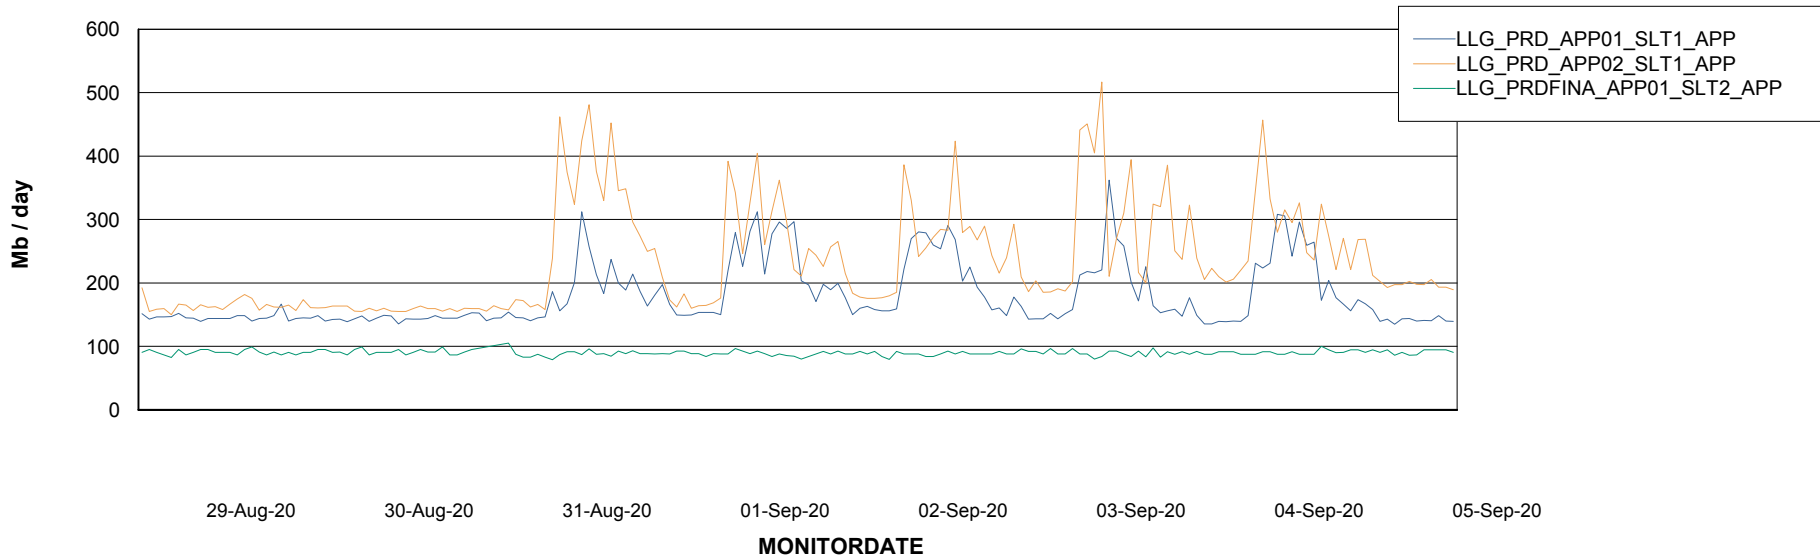

ABSSolute Application Server Services

Avg memory used per ABS Server Service