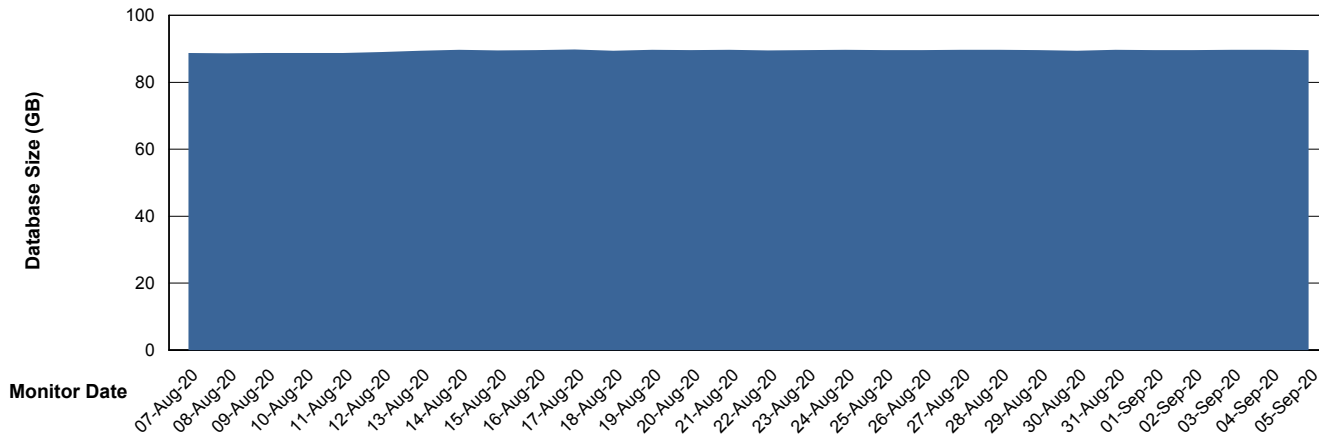

DATABASE SIZE LLGDB_BI02

Database growth over last month