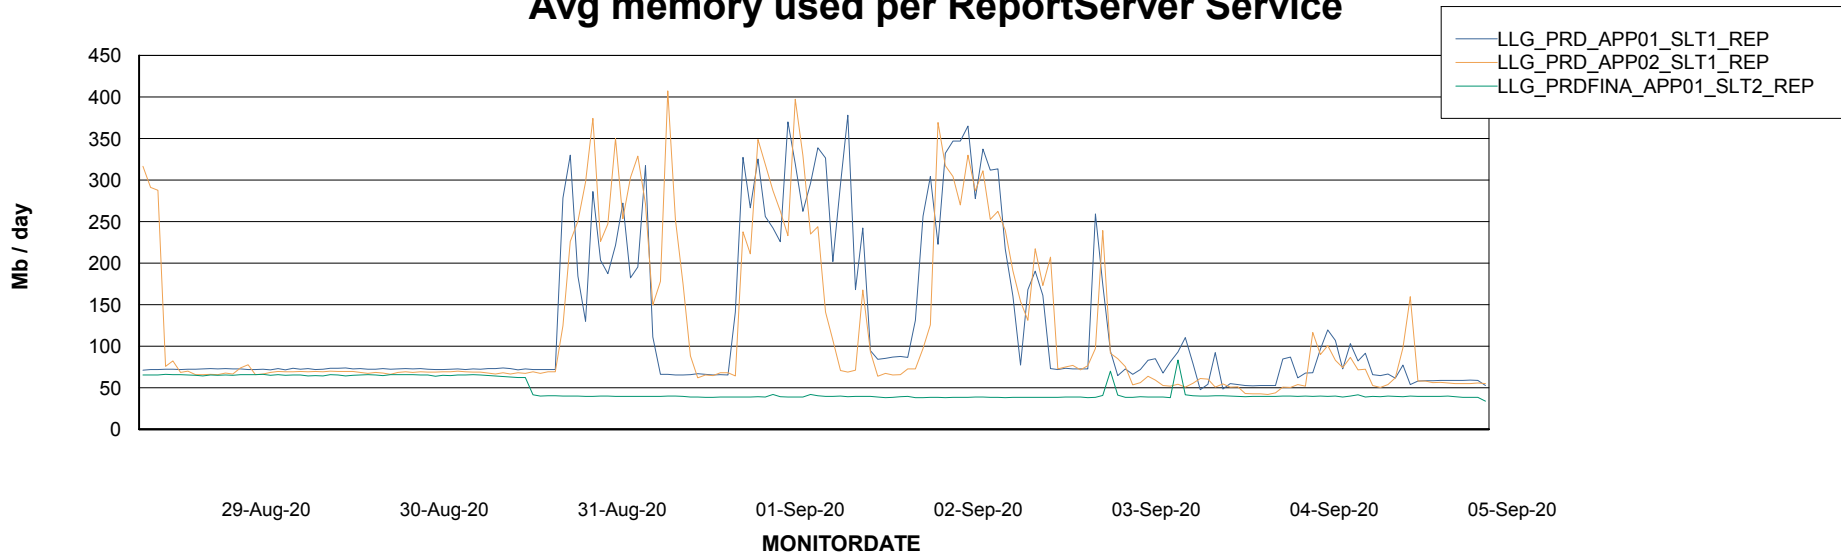

ABSSolute Application Server Services

Avg memory used per ReportServer Service