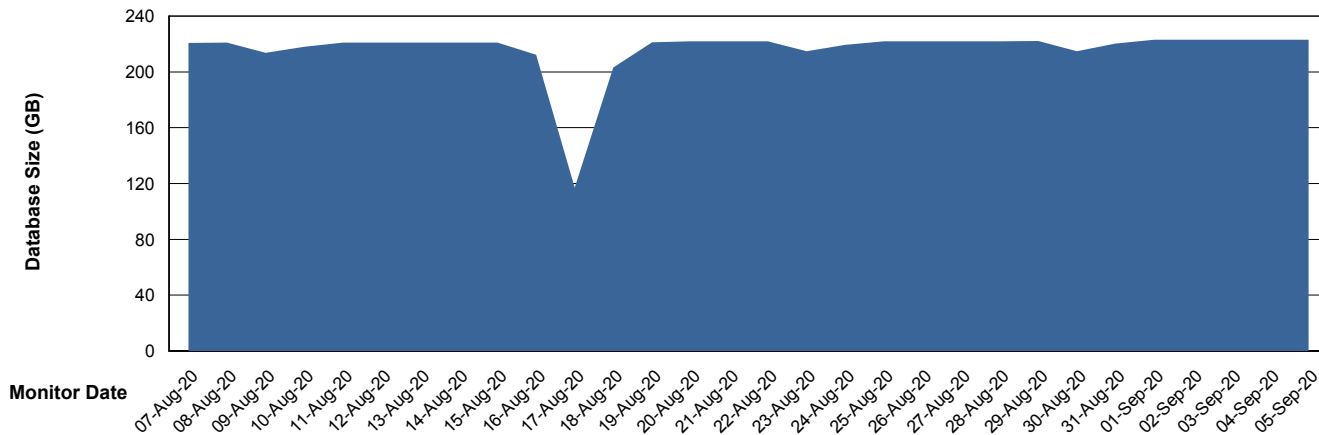

DATABASE SIZE LLGDB_Production

Database growth over last month