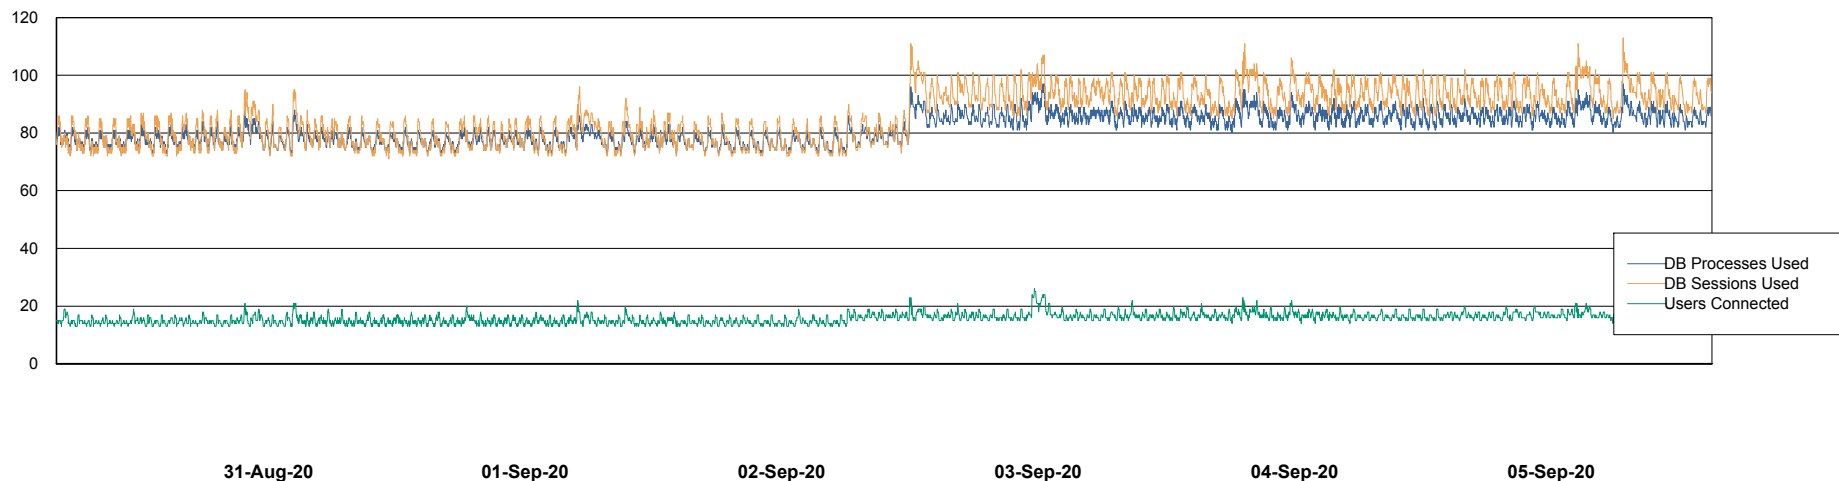

Database Performance ELJDB_PRD_BI