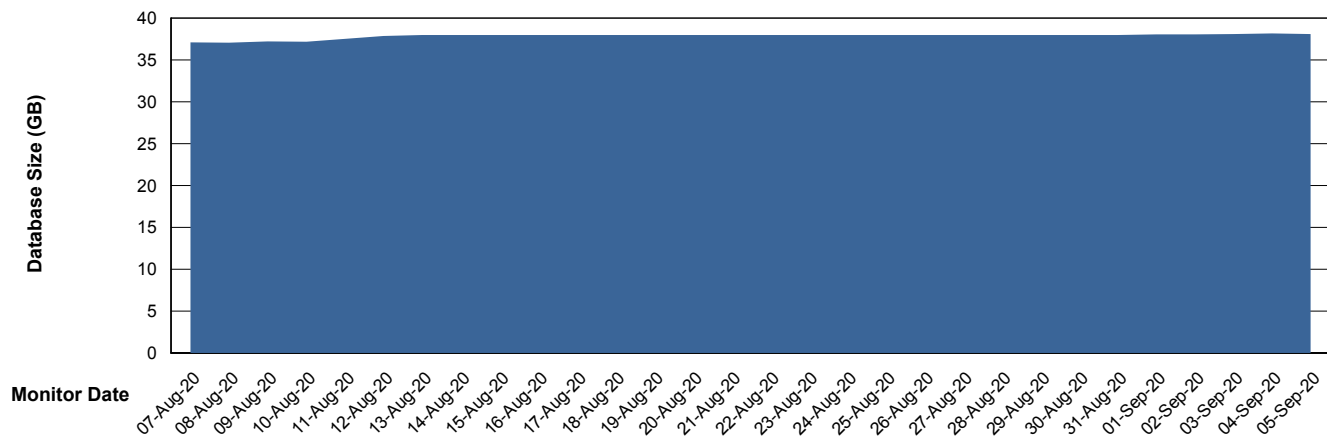

DATABASE SIZE ELJDB_Production

Database growth over last month