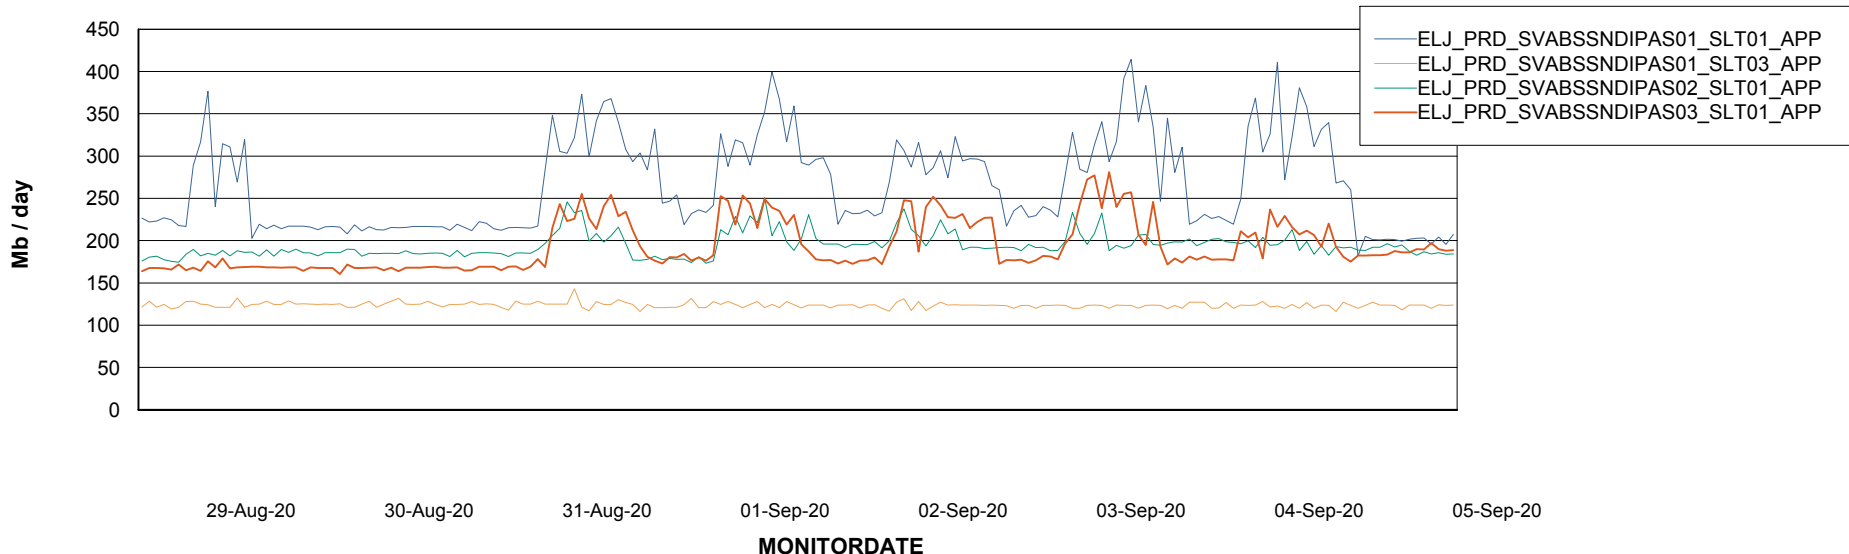

ABSSolute Application Server Services

Avg memory used per ABS Server Service