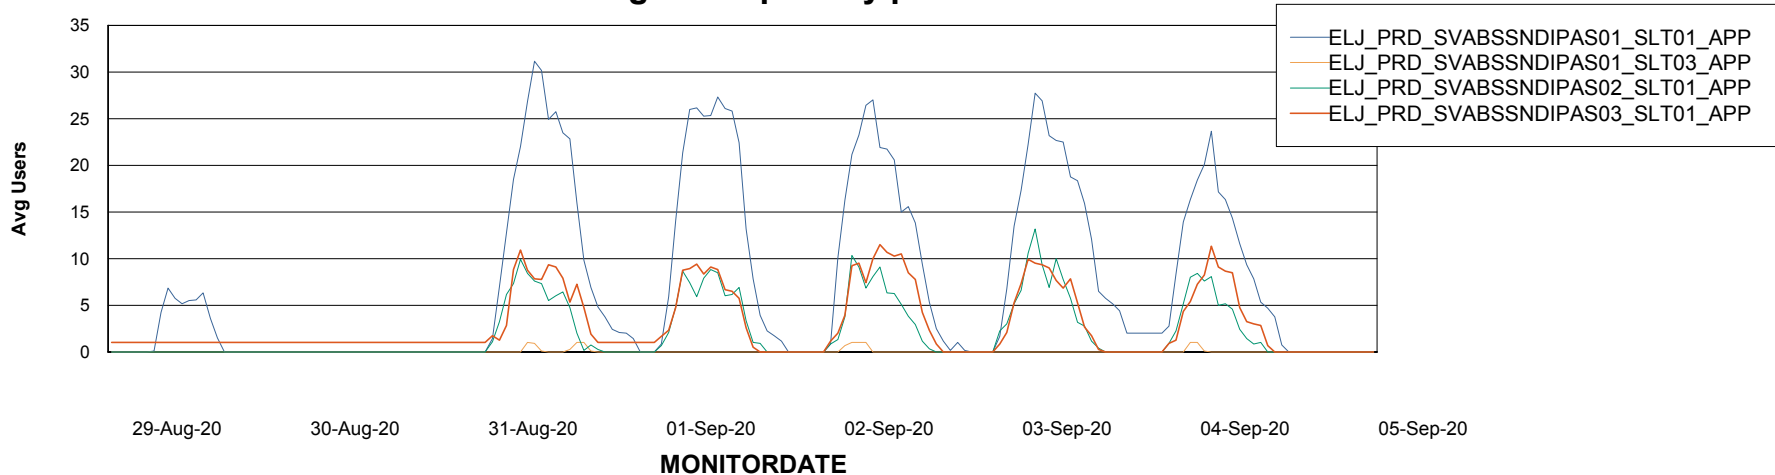

Avg users per day per ABS server