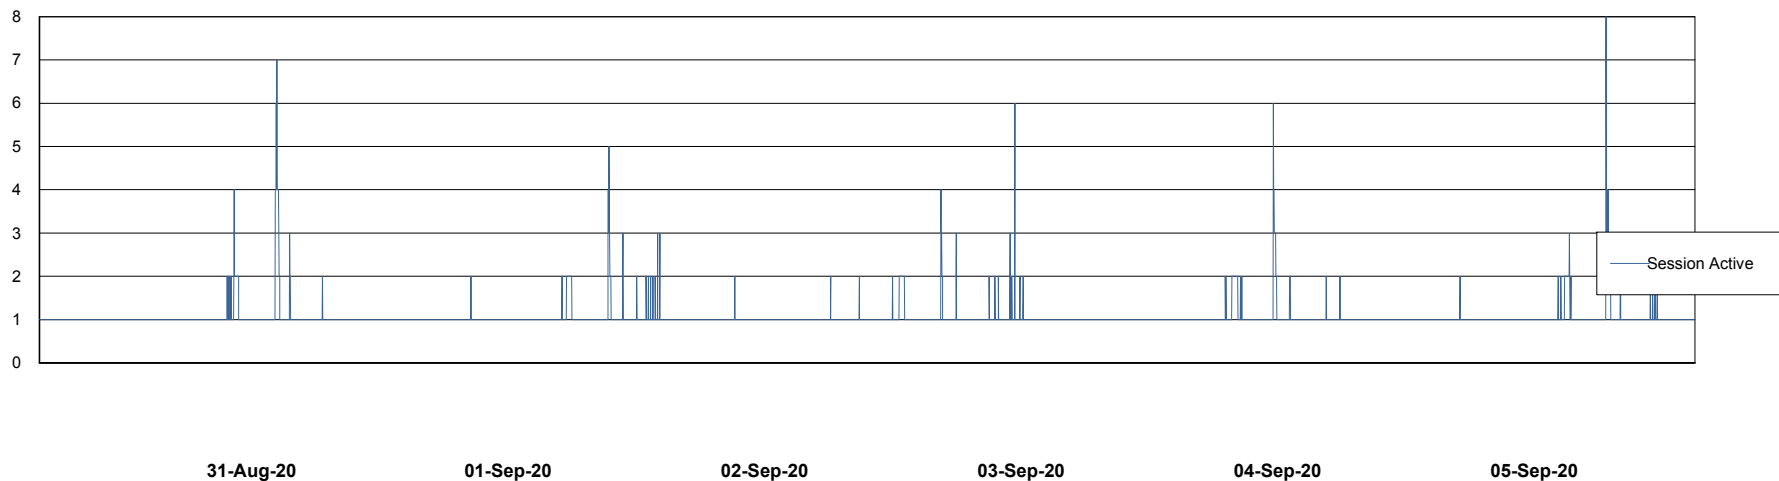

Database Performance ELJDB_PRD_BI