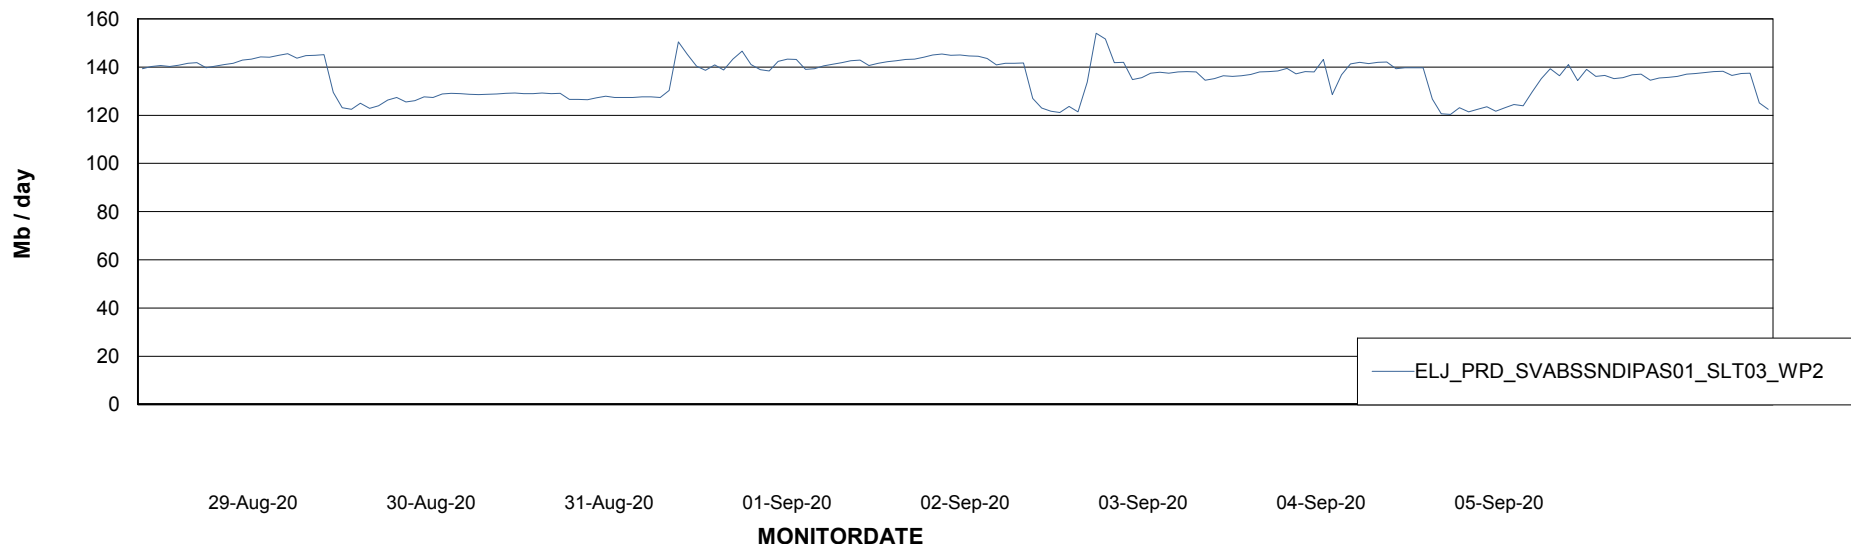

ABSSolute Web Component Services

Avg memory used per ABS Web component