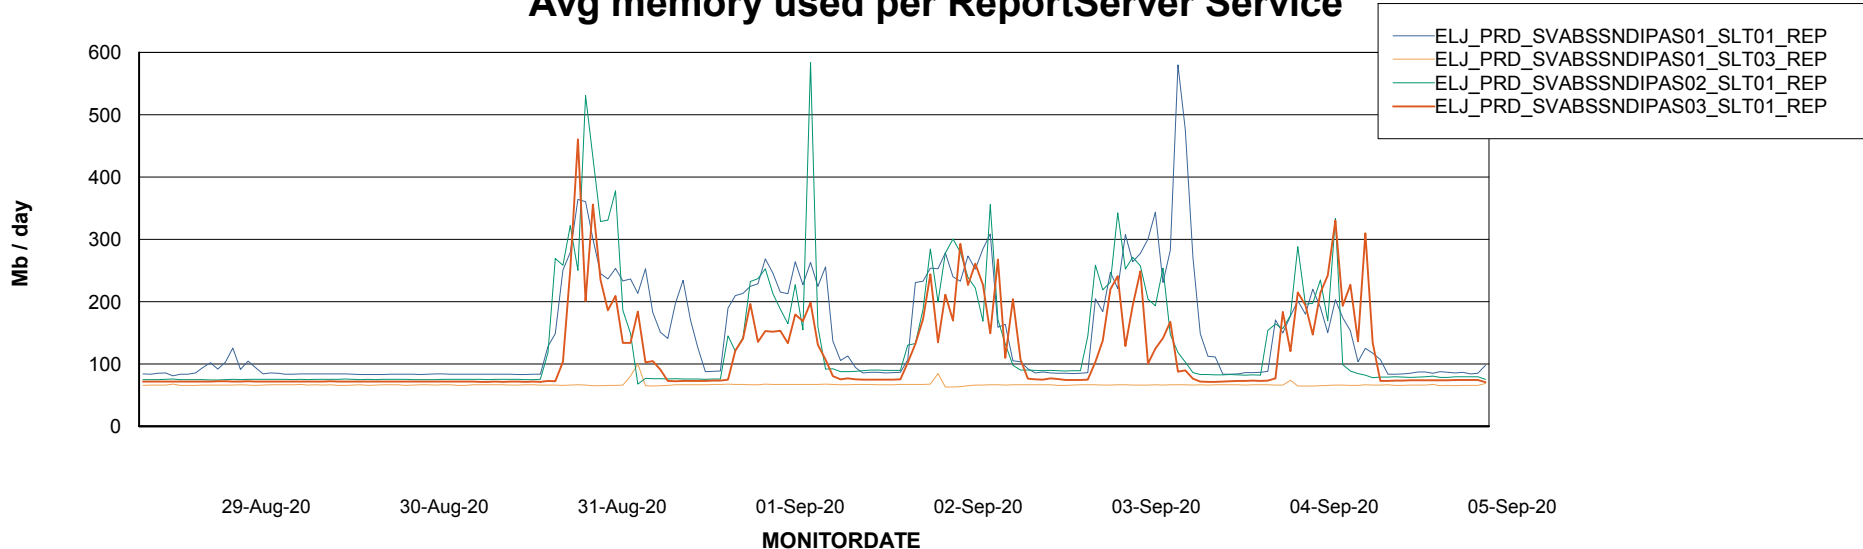

ABSSolute Application ReportServer Services

Avg memory used per ReportServer Service