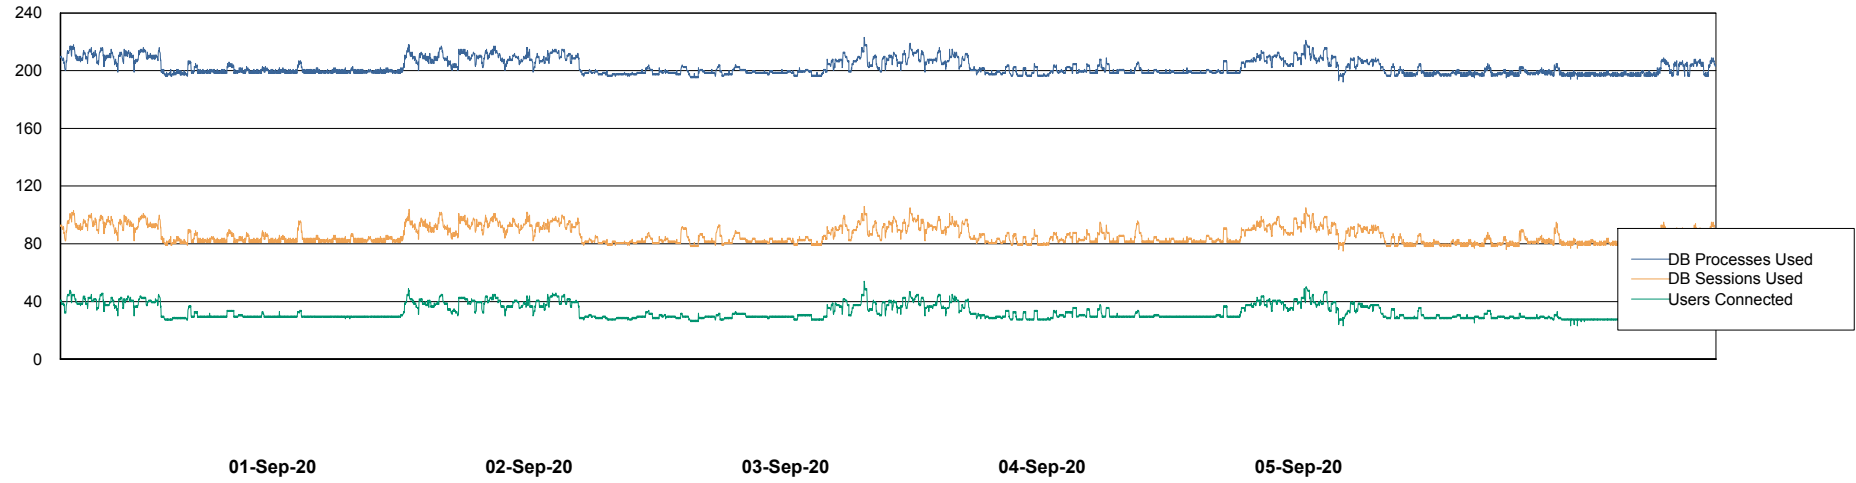

Weekly SLA Customer Report

Customer ECL Production
Database ID 77

Harddisk Usage ECL_PRD_ECL-ABS-WEB

	Free disk space on c: (%)	Total disk space on c: (Gb)
05-Sep-20	79	127
04-Sep-20	79	127
03-Sep-20	79	127
02-Sep-20	79	127
01-Sep-20	79	127
31-Aug-20	79	127
30-Aug-20	79	127

Weekly SLA Customer Report

Customer ECL Production
Database ID 77

Database Performance ECLDB_Production

Weekly SLA Customer Report

Customer ECL Production
Database ID 77

Database Performance ECLDB_Standby

Weekly SLA Customer Report