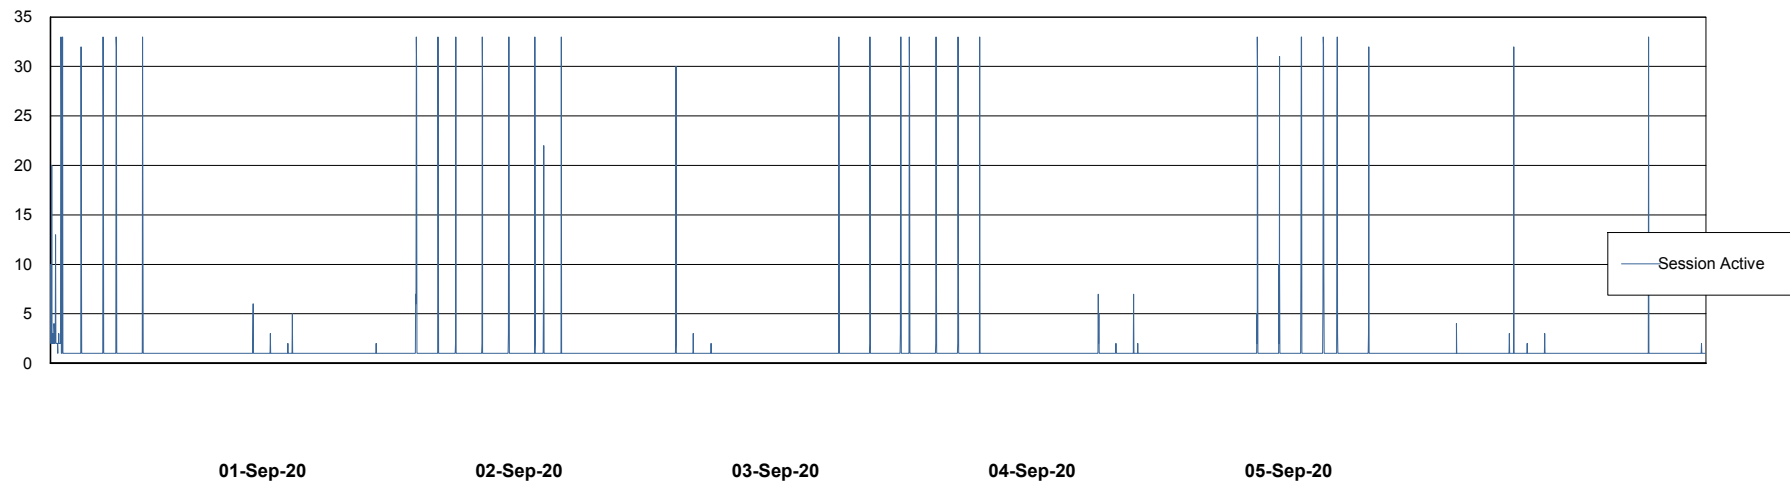

Weekly SLA Customer Report

Customer ECL Production
Database ID 77

Database Performance ECLDB_Production

Weekly SLA Customer Report

Customer ECL Production
Database ID 77

Database Performance ECLDB_Standby

Weekly SLA Customer Report