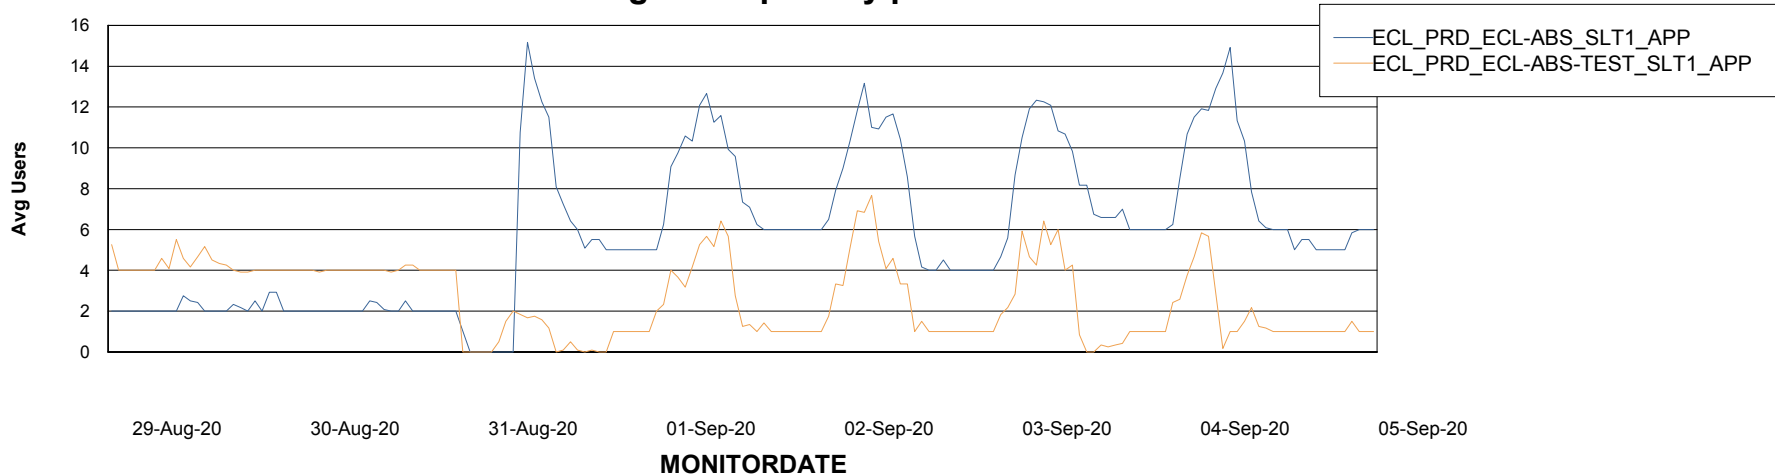

Avg users per day per ABS server