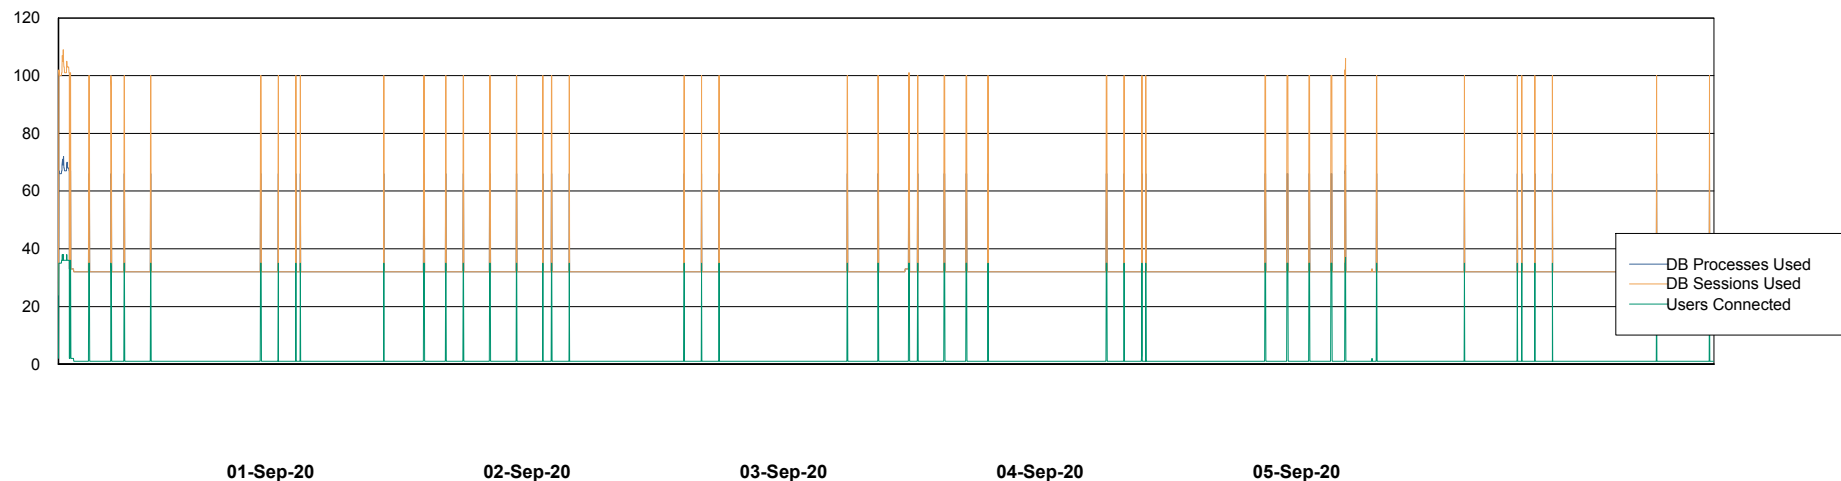

Weekly SLA Customer Report

Customer ECL Production
Database ID 77

Database Performance ECLDB_Production

Weekly SLA Customer Report

Customer ECL Production
Database ID 77

Database Performance ECLDB_Standby

Weekly SLA Customer Report