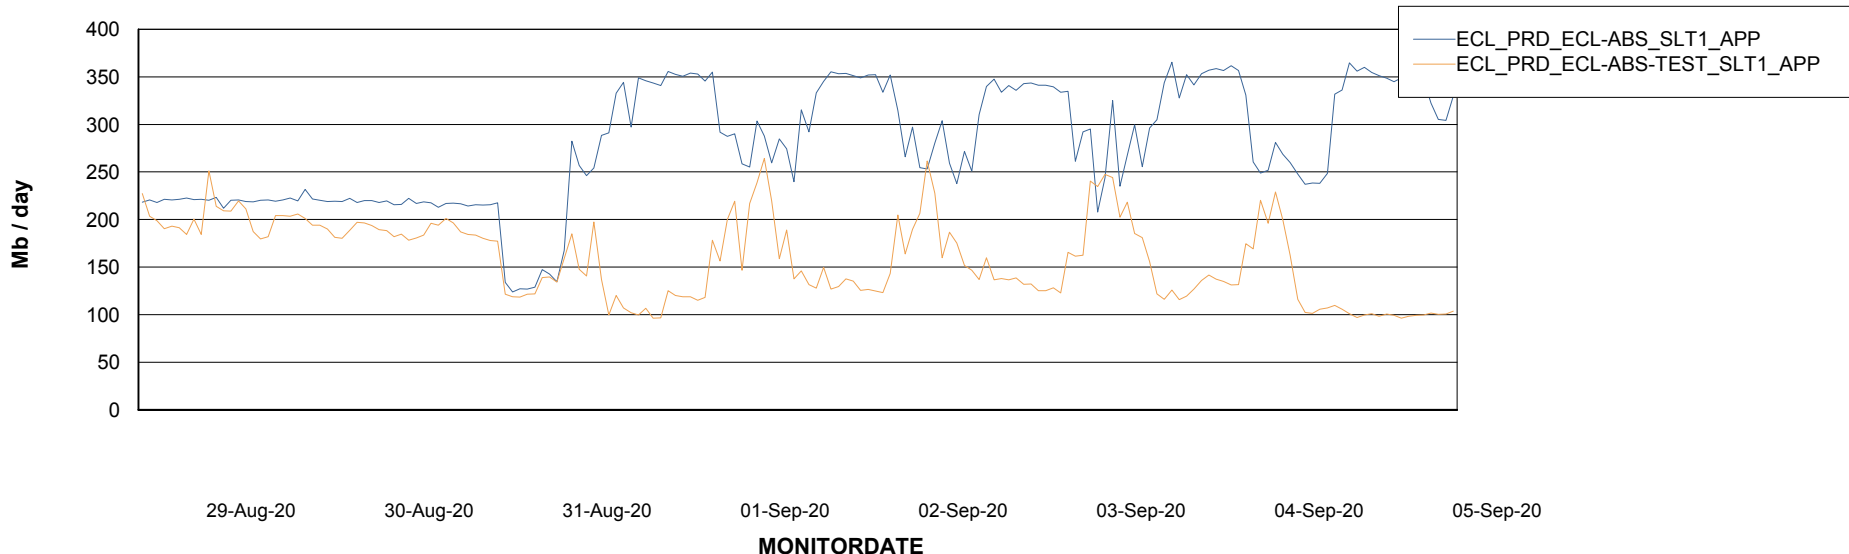

ABSSolute Application Server Services

Avg memory used per ABS Server Service