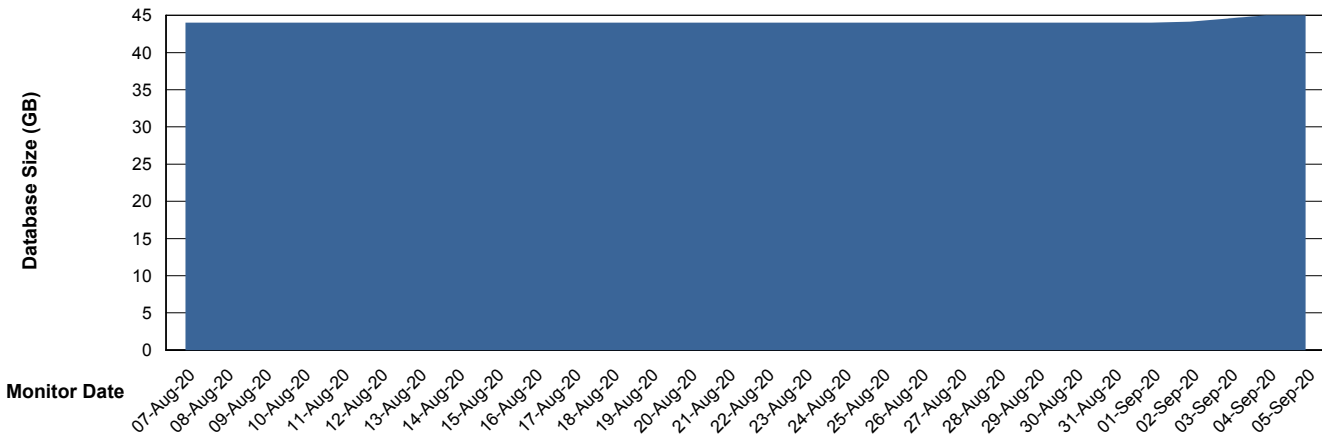

Weekly SLA Customer Report

Customer ECL Production
Database ID 77

Database Performance ECLDB_Production

Weekly SLA Customer Report

Customer ECL Production
Database ID 77

Database Performance ECLDB_Standby

Weekly SLA Customer Report

Customer ECL Production
 Database ID 77

DATABASE SIZE ECLDB_Production

Database growth over last month

Database Tablespace ECLDB_Production

Date	Tablespace Name	Filesize (Gb)	Usedsize (Gb)	Percentage free
05-Sep-20	ABSDATA	46	41	11
	INDX	8	2	75
04-Sep-20	ABSDATA	46	41	11
	INDX	8	2	75
03-Sep-20	ABSDATA	46	41	11
	INDX	8	2	75
02-Sep-20	ABSDATA	46	41	11
	INDX	8	2	75
01-Sep-20	ABSDATA	46	40	13
	INDX	8	2	75
31-Aug-20	ABSDATA	46	40	13
	INDX	8	2	75
30-Aug-20	ABSDATA	46	40	13
	INDX	8	2	75