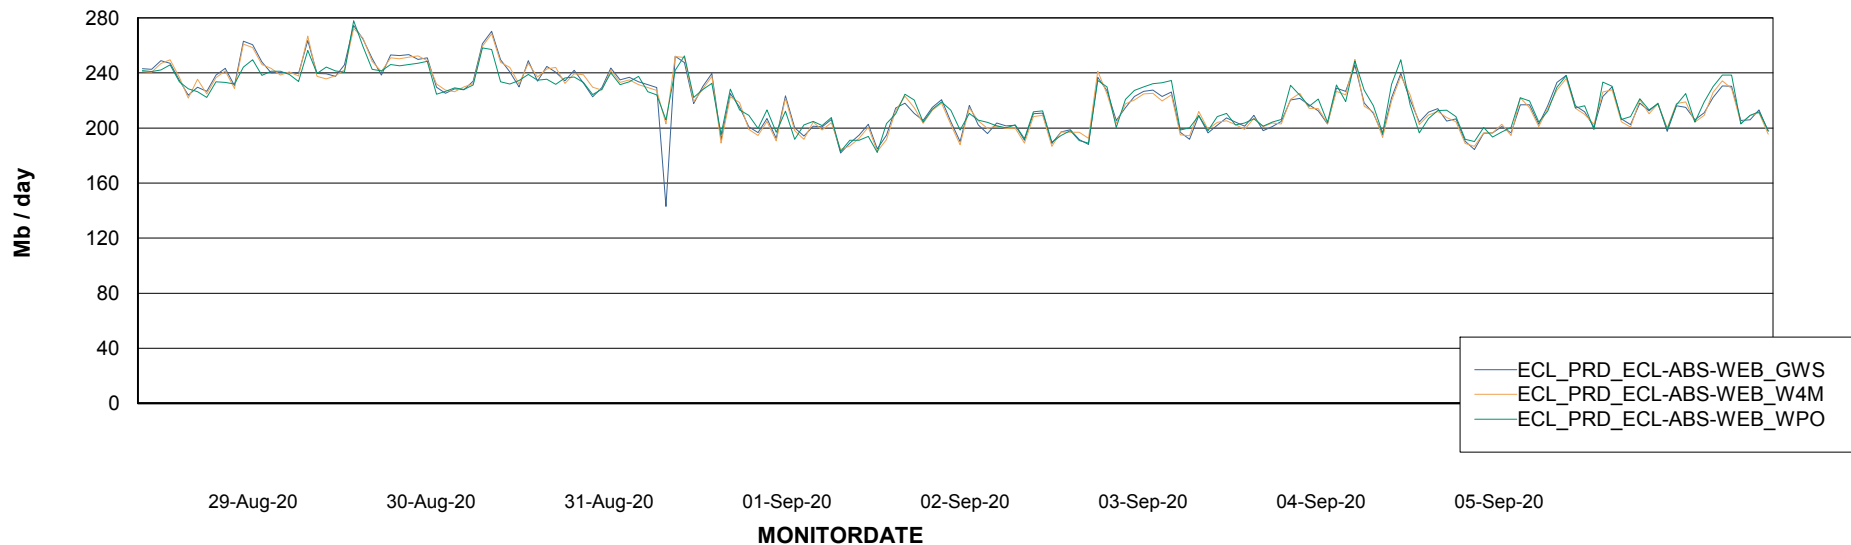

ABSSolute Web Component Services

Avg memory used per ABS Web component