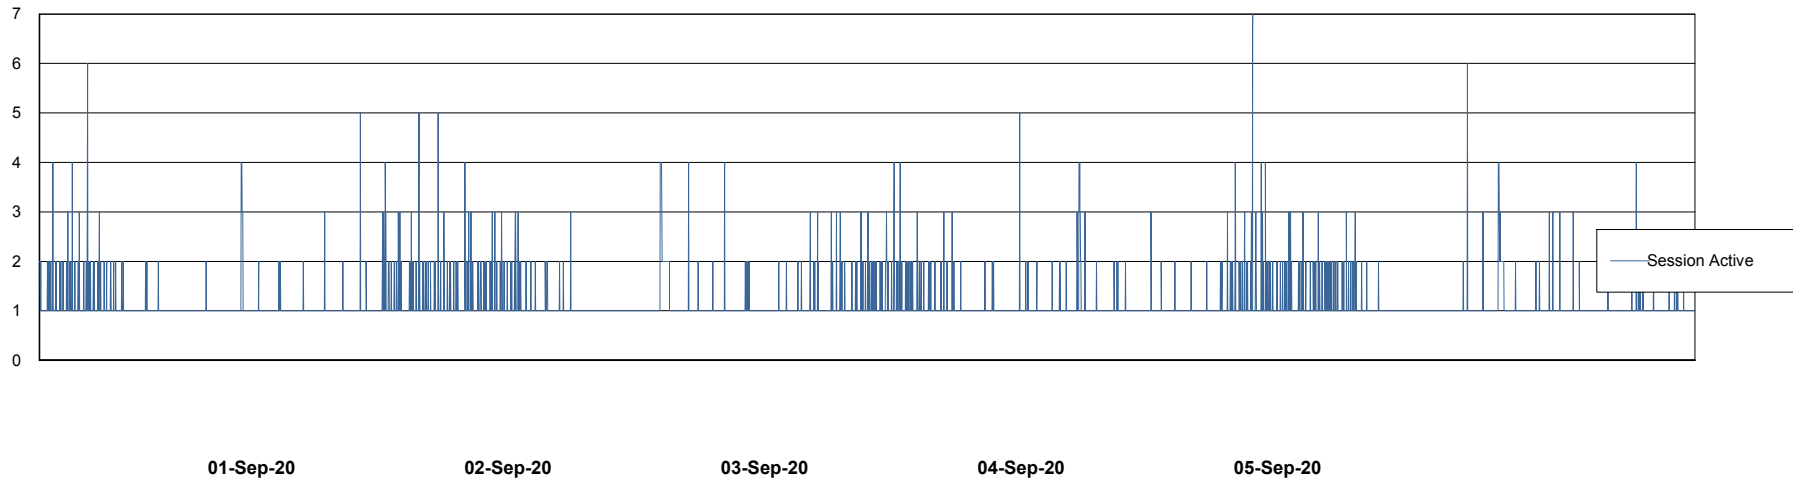

Weekly SLA Customer Report

Customer ECL Production
Database ID 77

Harddisk Usage ECL_PRD_ECL-ABS-WEB

	Free disk space on c: (%)	Total disk space on c: (Gb)
05-Sep-20	79	127
04-Sep-20	79	127
03-Sep-20	79	127
02-Sep-20	79	127
01-Sep-20	79	127
31-Aug-20	79	127
30-Aug-20	79	127

Weekly SLA Customer Report

Customer ECL Production
Database ID 77

Database Performance ECLDB_Production

Weekly SLA Customer Report

Customer ECL Production
Database ID 77

Database Performance ECLDB_Standby

Weekly SLA Customer Report