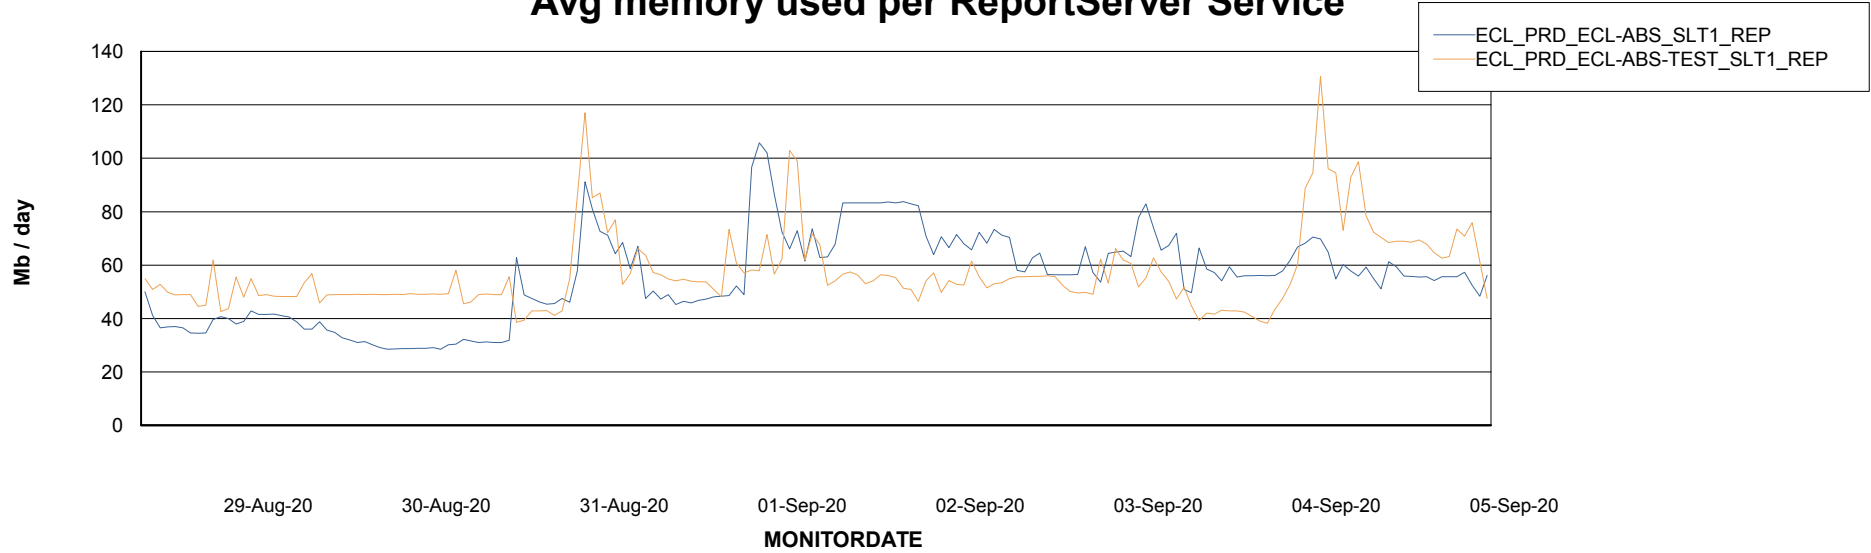

Avg memory used per ABS Server Service

Avg users per day per ABS server

Weekly SLA Customer Report

Customer ECL Production
Database ID 77

ABSSolute Application ReportServer Services

Avg memory used per ReportServer Service